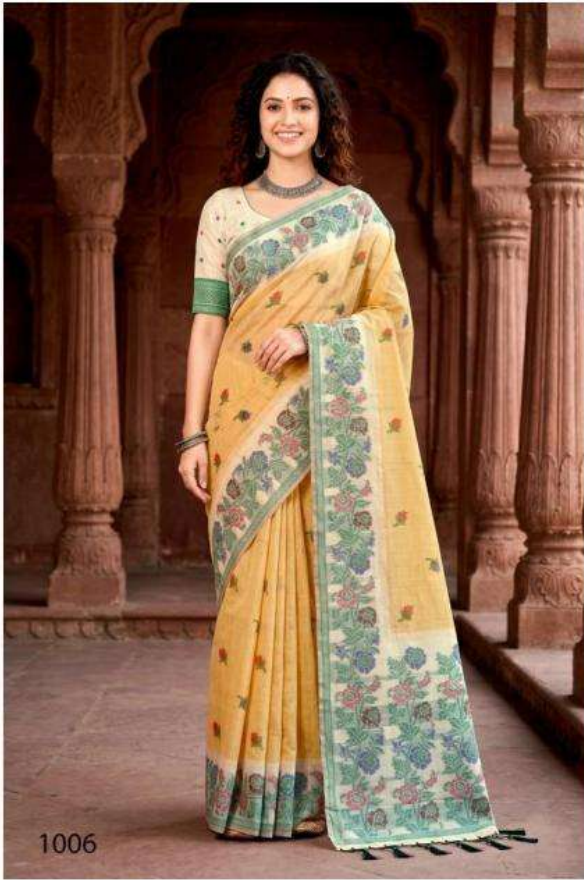

❧ No.- 1001 ❧

FABRIC
Linen

WORK
Weaving

COLOURS
Yellow

1002

FABRIC:
Linen

WORK:
Weaving

COLOURS:
Green

No- 1003

1003

FABRIC
Linen

WORK
Weaving

COLOURS
Peach

No-1004

1004

FABRIC
Linen

WORK
Weaving

COLOURS
Sea Green

No- 1005

1005

FABRIC
Linen

WORK
Weaving

COLOURS
Lavender

No- 1006