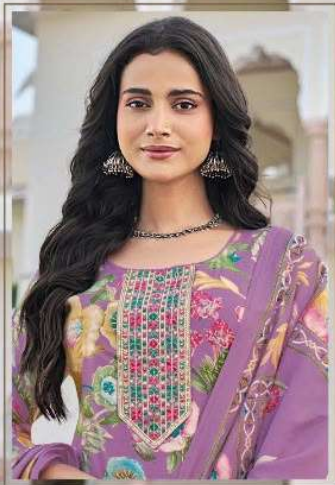

Kavya^{TM}
Premium Product by kanika
Swati

3009