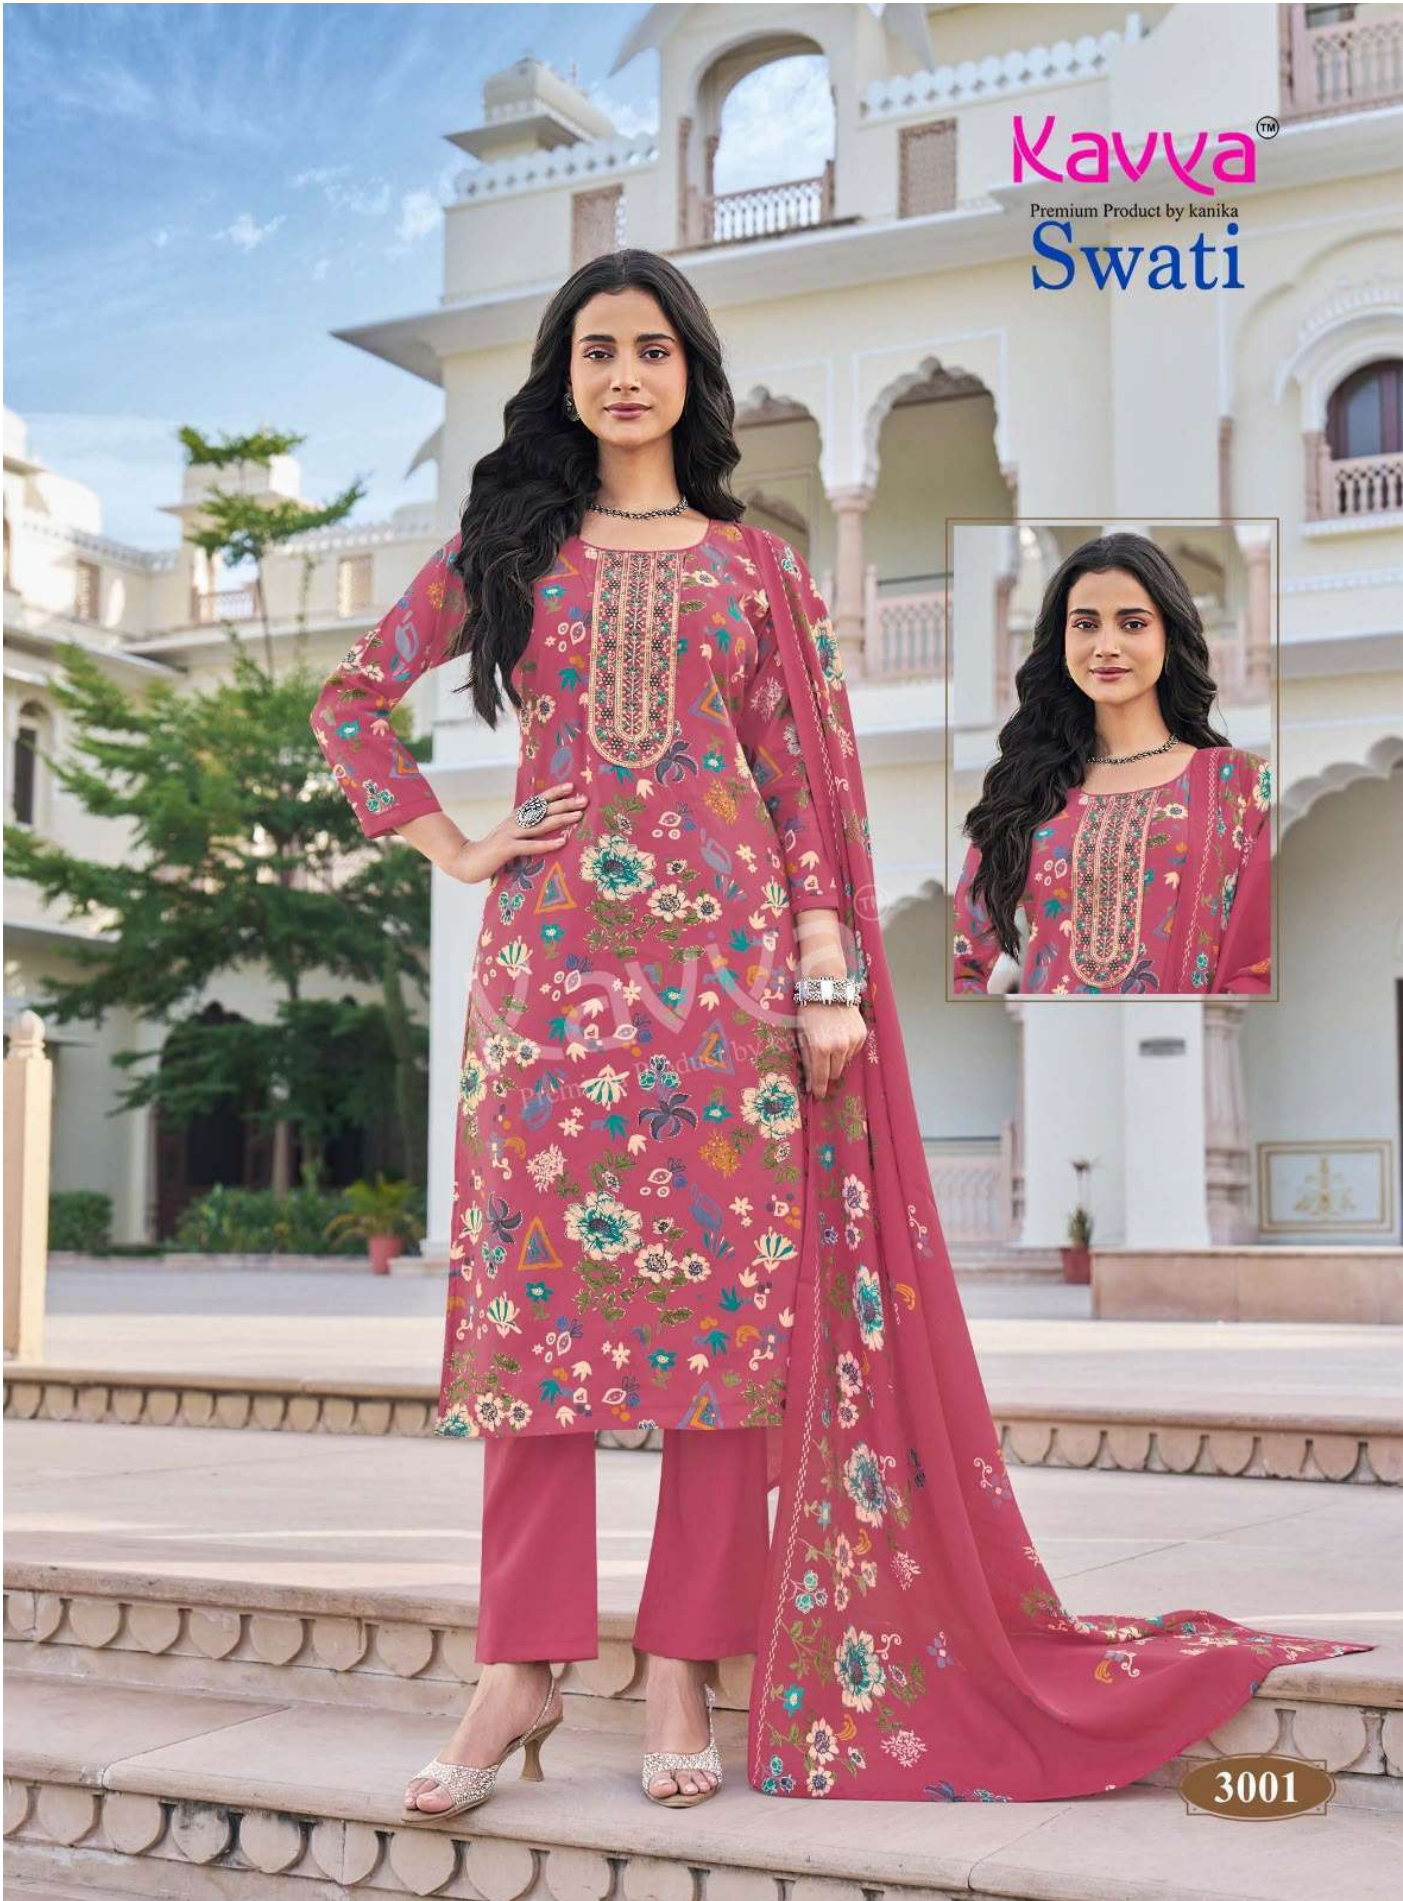

3001

KavyaTM
Premium Product by kanika
Swati

3004

KavyaTM
 Premium Product by kanika
Swati

STYLE - Straight Cut

<p>TOP DISCHARGE PRINTED CHANDERI WITH HEAVY QUALITY REED PICK TOP AND EMBROIDERY ON NECK WITH LINING.</p>	<p>BOTTOM SAME HEAVY QUALITY DYED ROMAN STITCHED PANTS WITH POCKET.</p>	<p>DUPATTA DISCHARGE PRINT CHANDERI COTTON DUPATTA.</p>	<p>SIZE M L XL XXL 3XL</p>
--	--	---	--