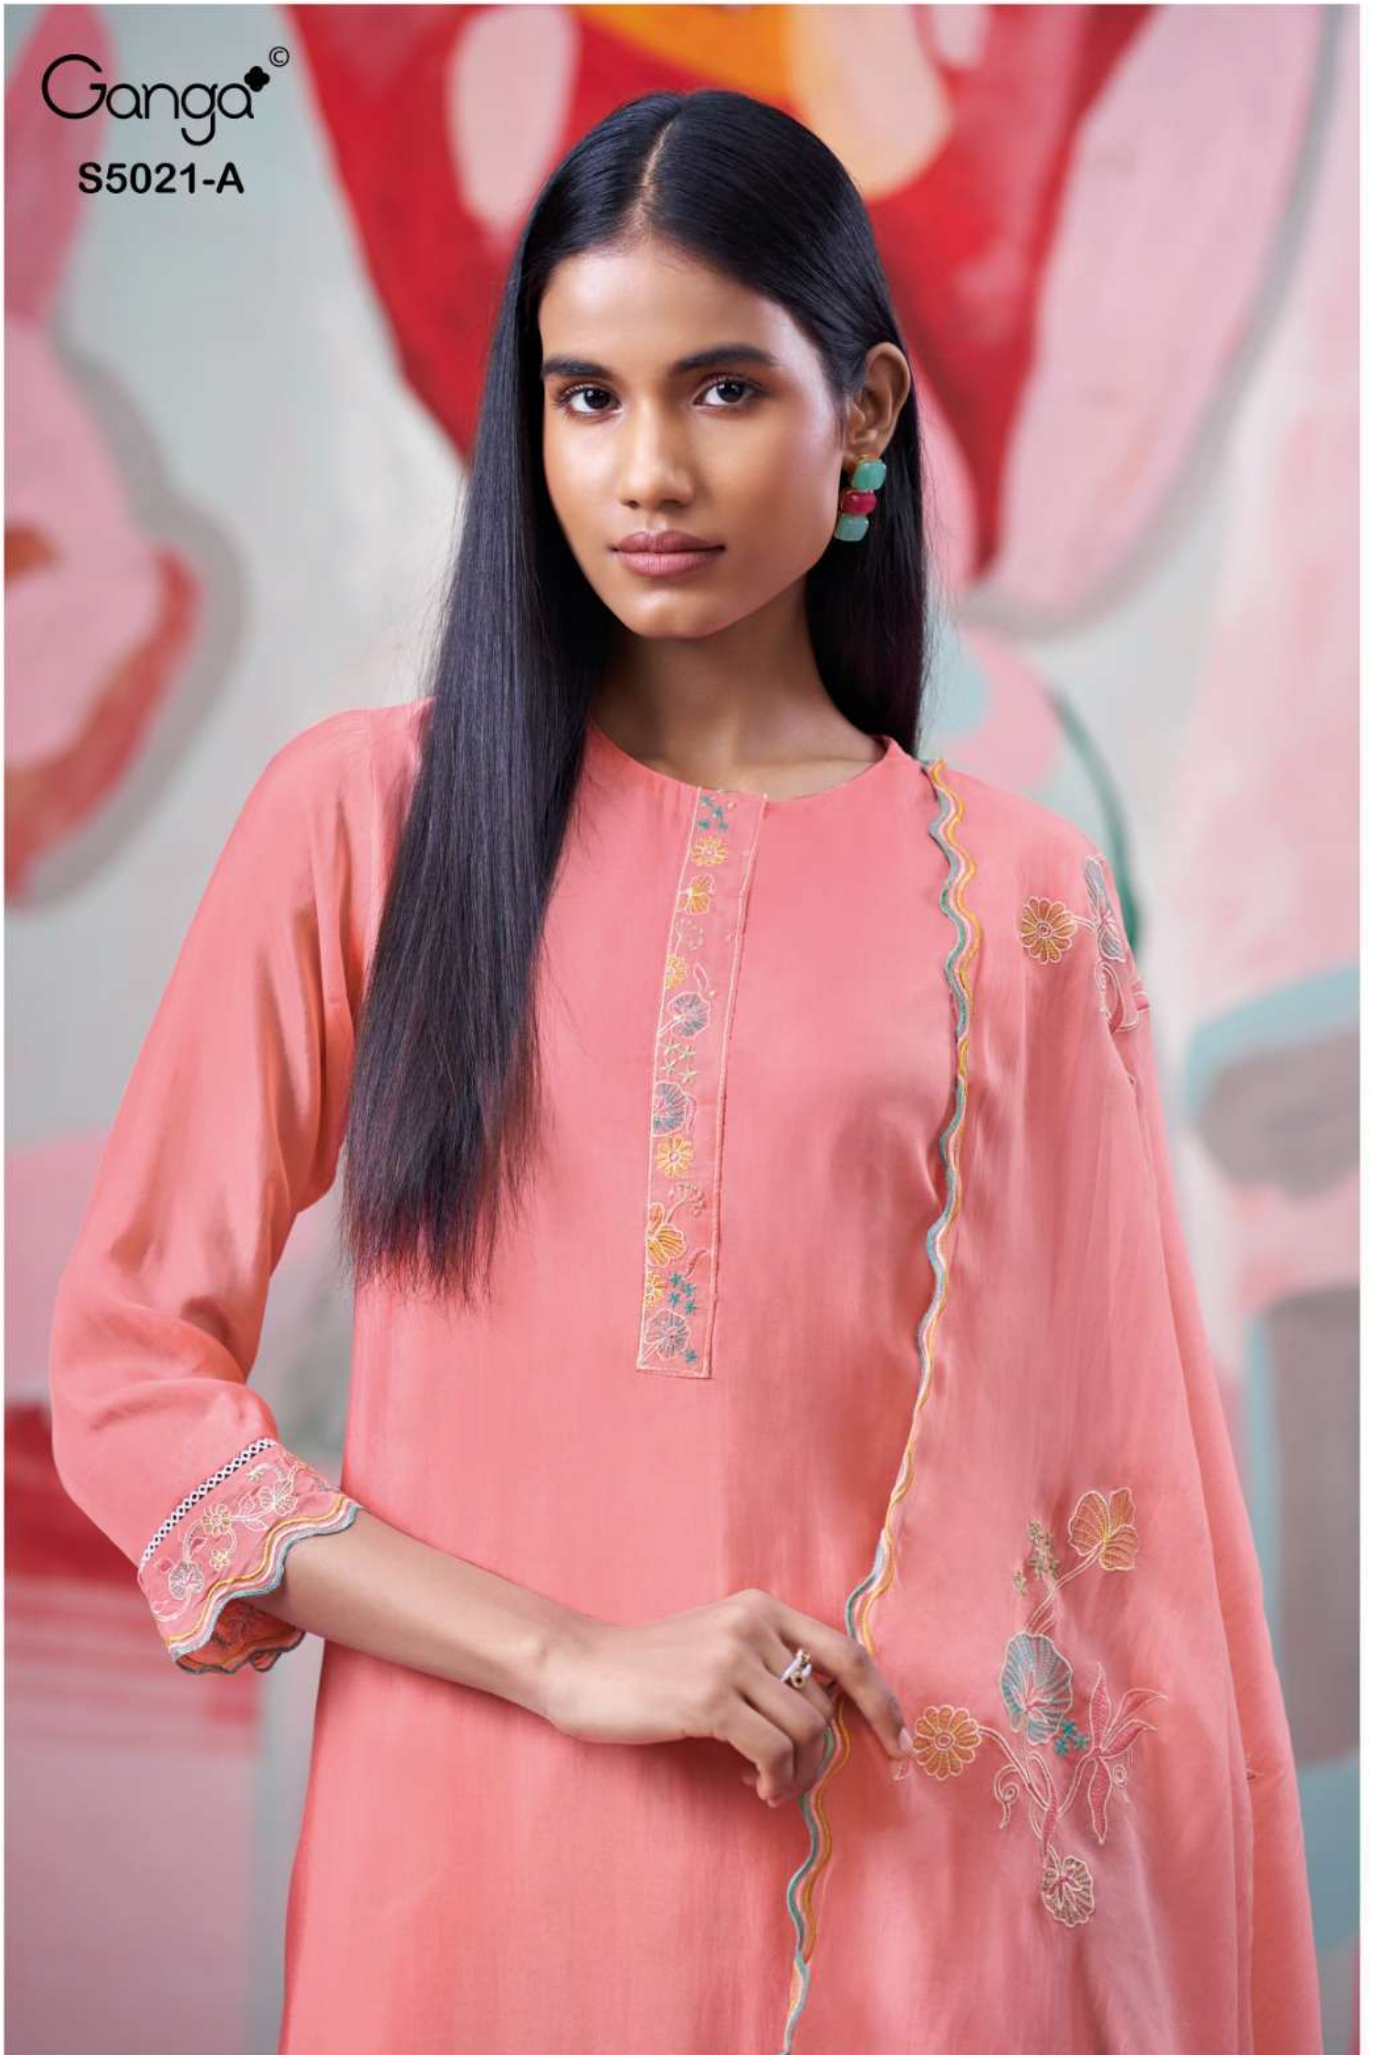

Ganga®

S5021-A