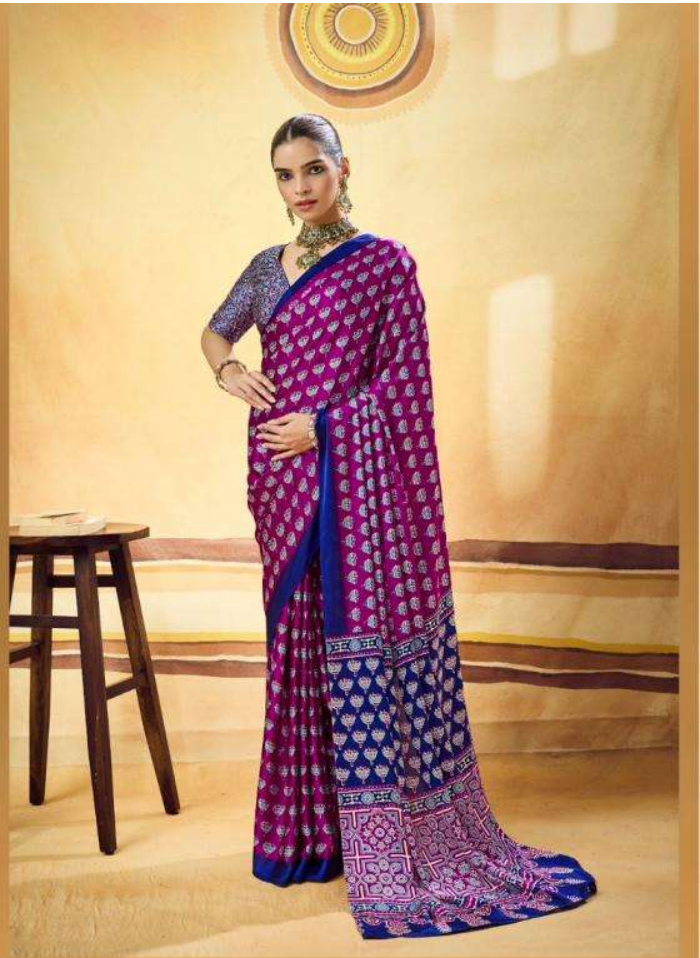

RAJTEX
Rajasthan
100% Cotton | 100% Pure | 100% Natural

PURE AJRAKH-045
प्योर अजरख - 045
MODAL SATIN PRINT SAREES

045-F