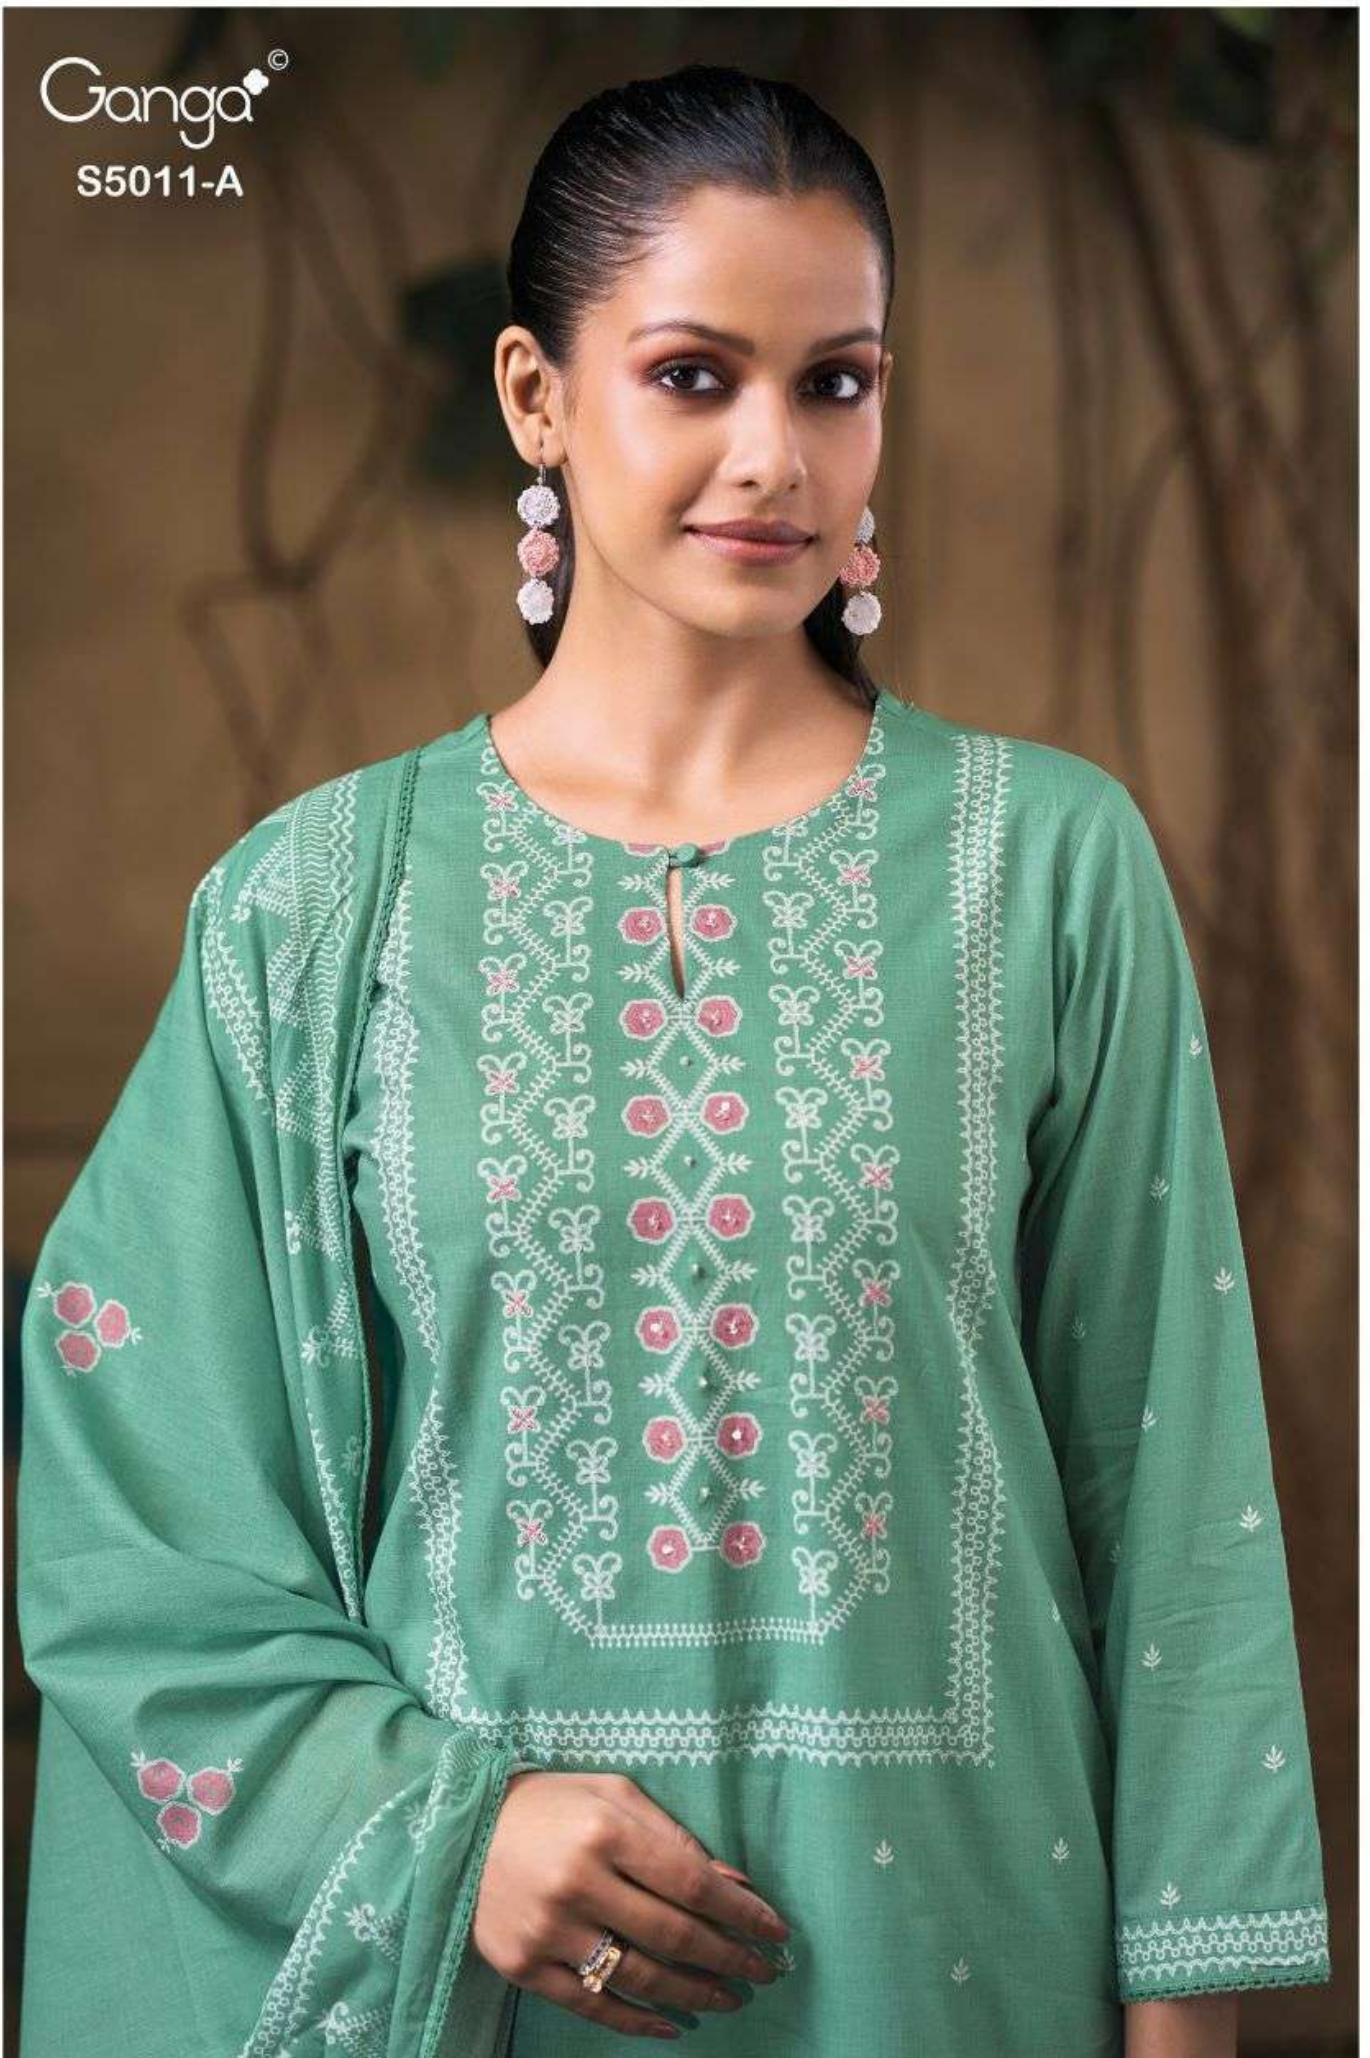

Ganga®

S5011-A