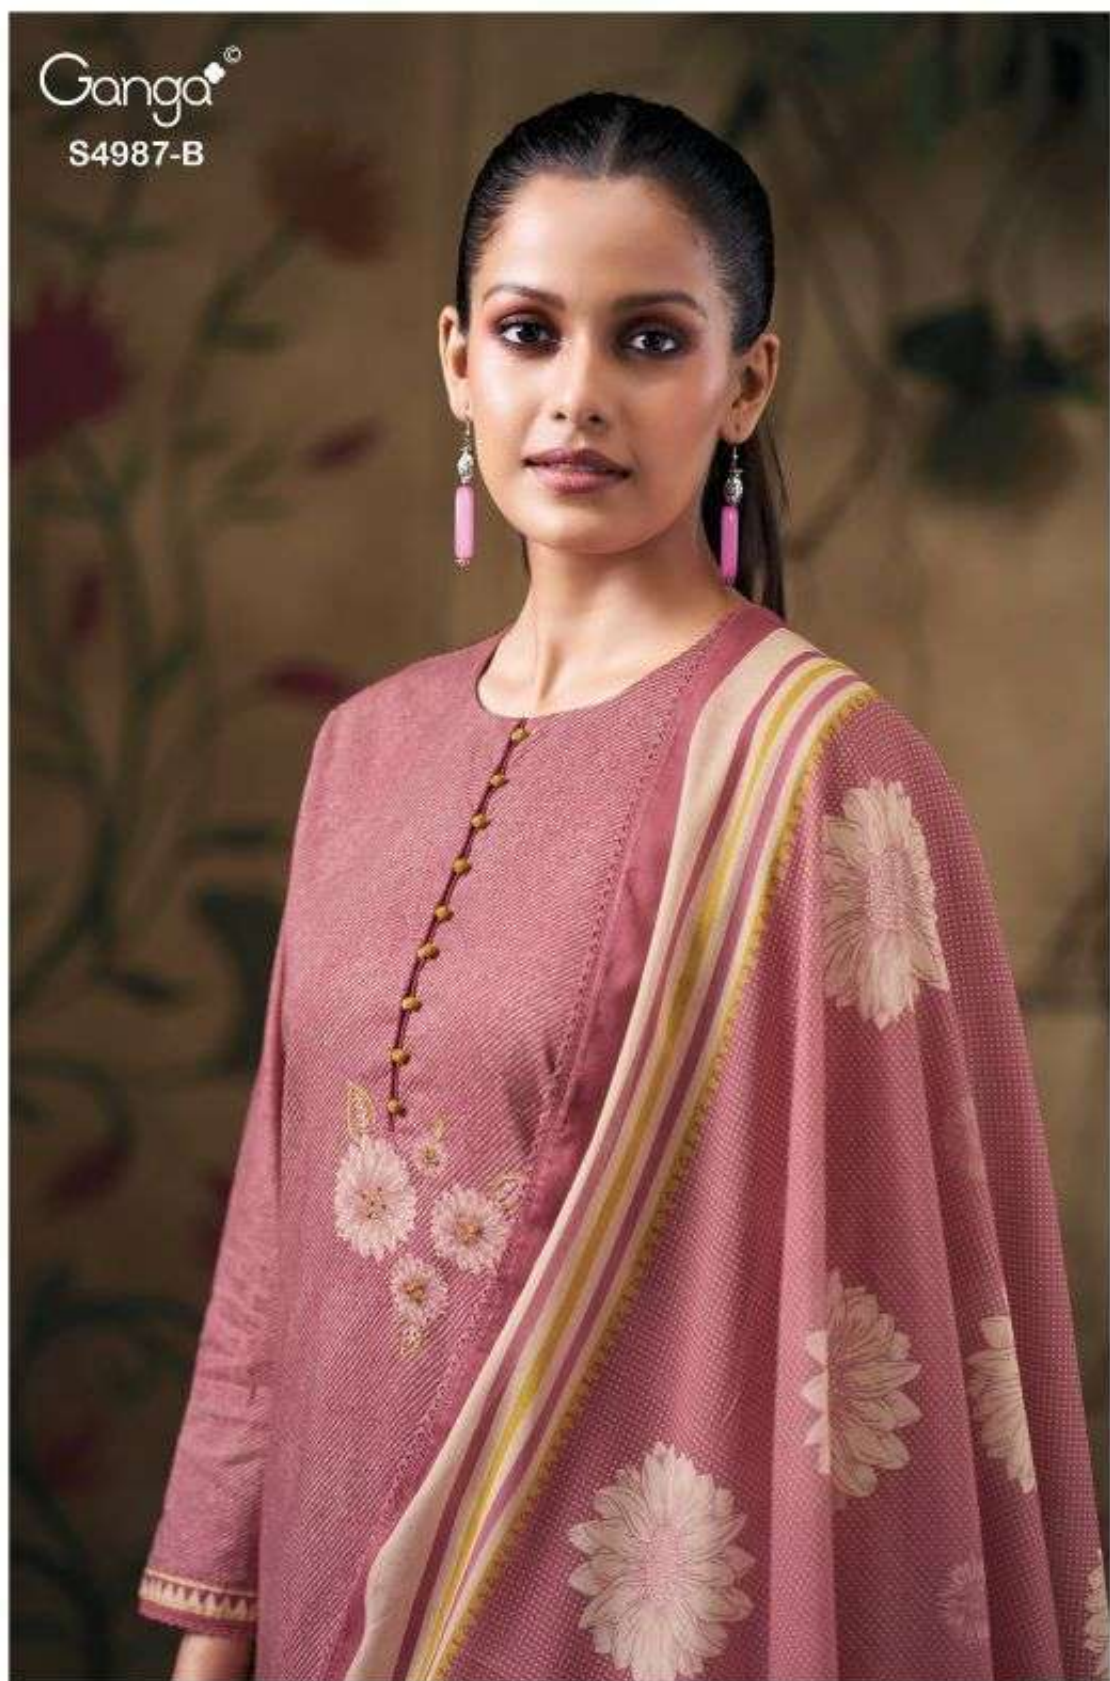

Ganga[®]
S4987-A

Ganga[®]
S4987-C

S4987-A

S4987-B

S4987-C

S4987-D

Ganga[®]
Meliora
S4987- A/B/C/D

Ganga[®]
S4987-D

Ganga[®]
S4987-A

Ganga[®]
S4987-A

Ganga[®]
S4987-C

Ganga[®]
S4987-B

Ganga[®]
Meliora
S4987

DESCRIPTION

~TOP~

PREMIUM COTTON PRINTED WITH HAND EMBROIDERY,
HAND WORK, SOLID & CROCHET LACE ON
DAMAN & SLEEVES.

~BOTTOM~

PREMIUM COTTON SOLID COLOR.

~DUPATTA~

PREMIUM COTTON MUL PRINTED WITH CROCHET
LACE BORDER.

Ganga[®]
S4987-B

Ganga[®]
S4987-D