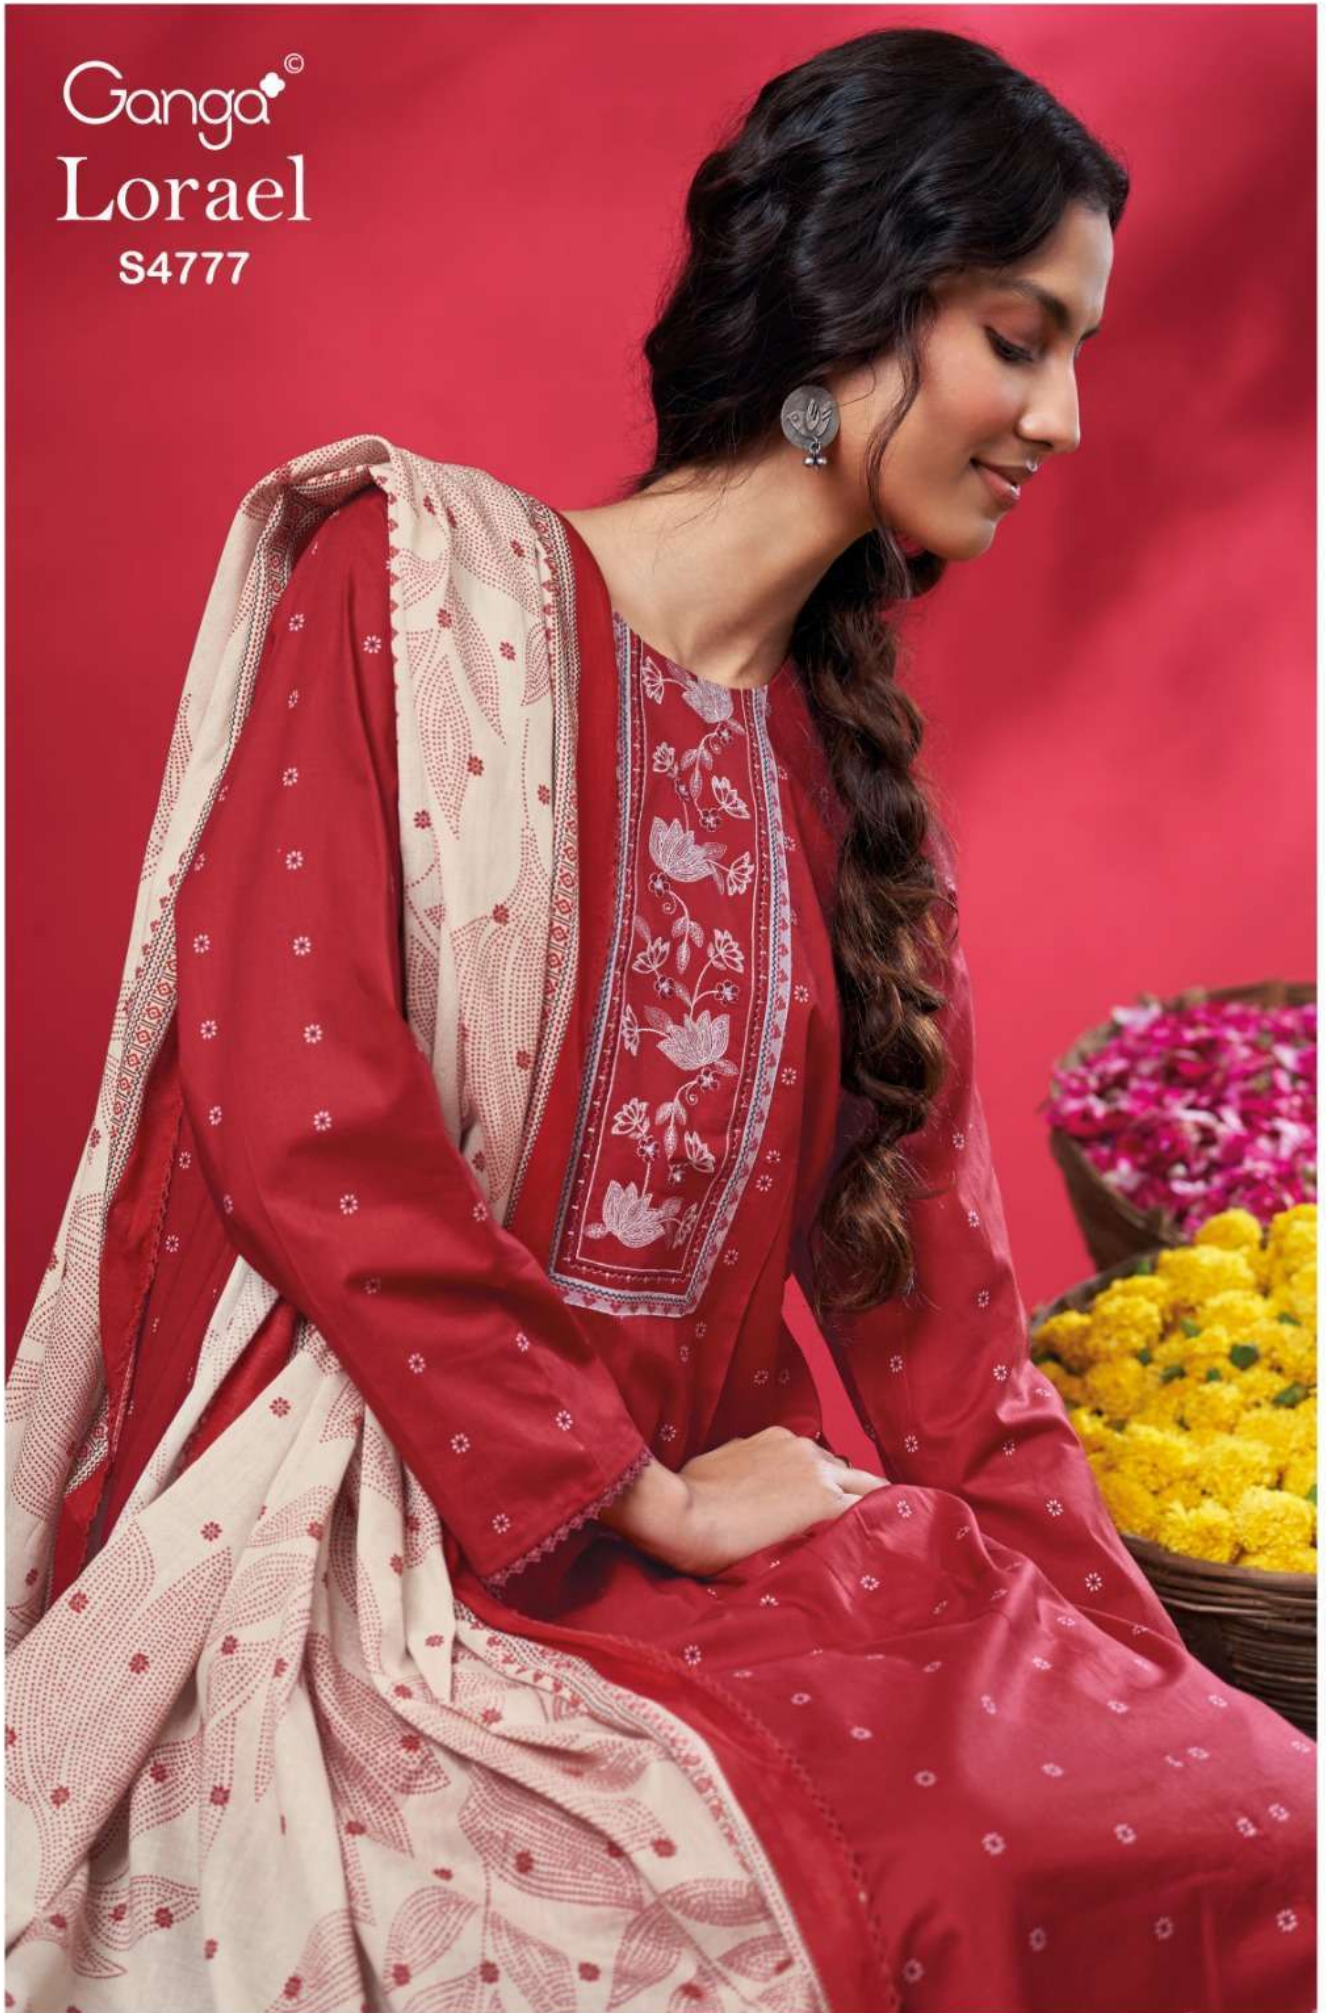

S4777-B

S4777-A

S4777-B

S4777-C

S4777-D

Ganga®
Lorael
S4777- A/B/C/D

Ganga[®]
S4777-C

Ganga[®]

S4777-D

Ganga[®]
Lorael
S4777

Ganga®

Ganga®
Lorael
S4777

Lorael
S4777

DESCRIPTION

~TOP~

PREMIUM COTTON PRINTED WITH EMBROIDERY NECK, HAND WORK, SOLID & PRINTED LACE ON NECK, DAMAN & SLEEVES WITH SCHIFFLI EMBROIDERY LACE.

~BOTTOM~

PREMIUM COTTON SOLID COLOR.

~DUPATTA~

PREMIUM COTTON MUL PRINTED WITH CROCHET LACE BORDER.

Ganga[®]

S4777-A

Ganga[®]

S4777-A