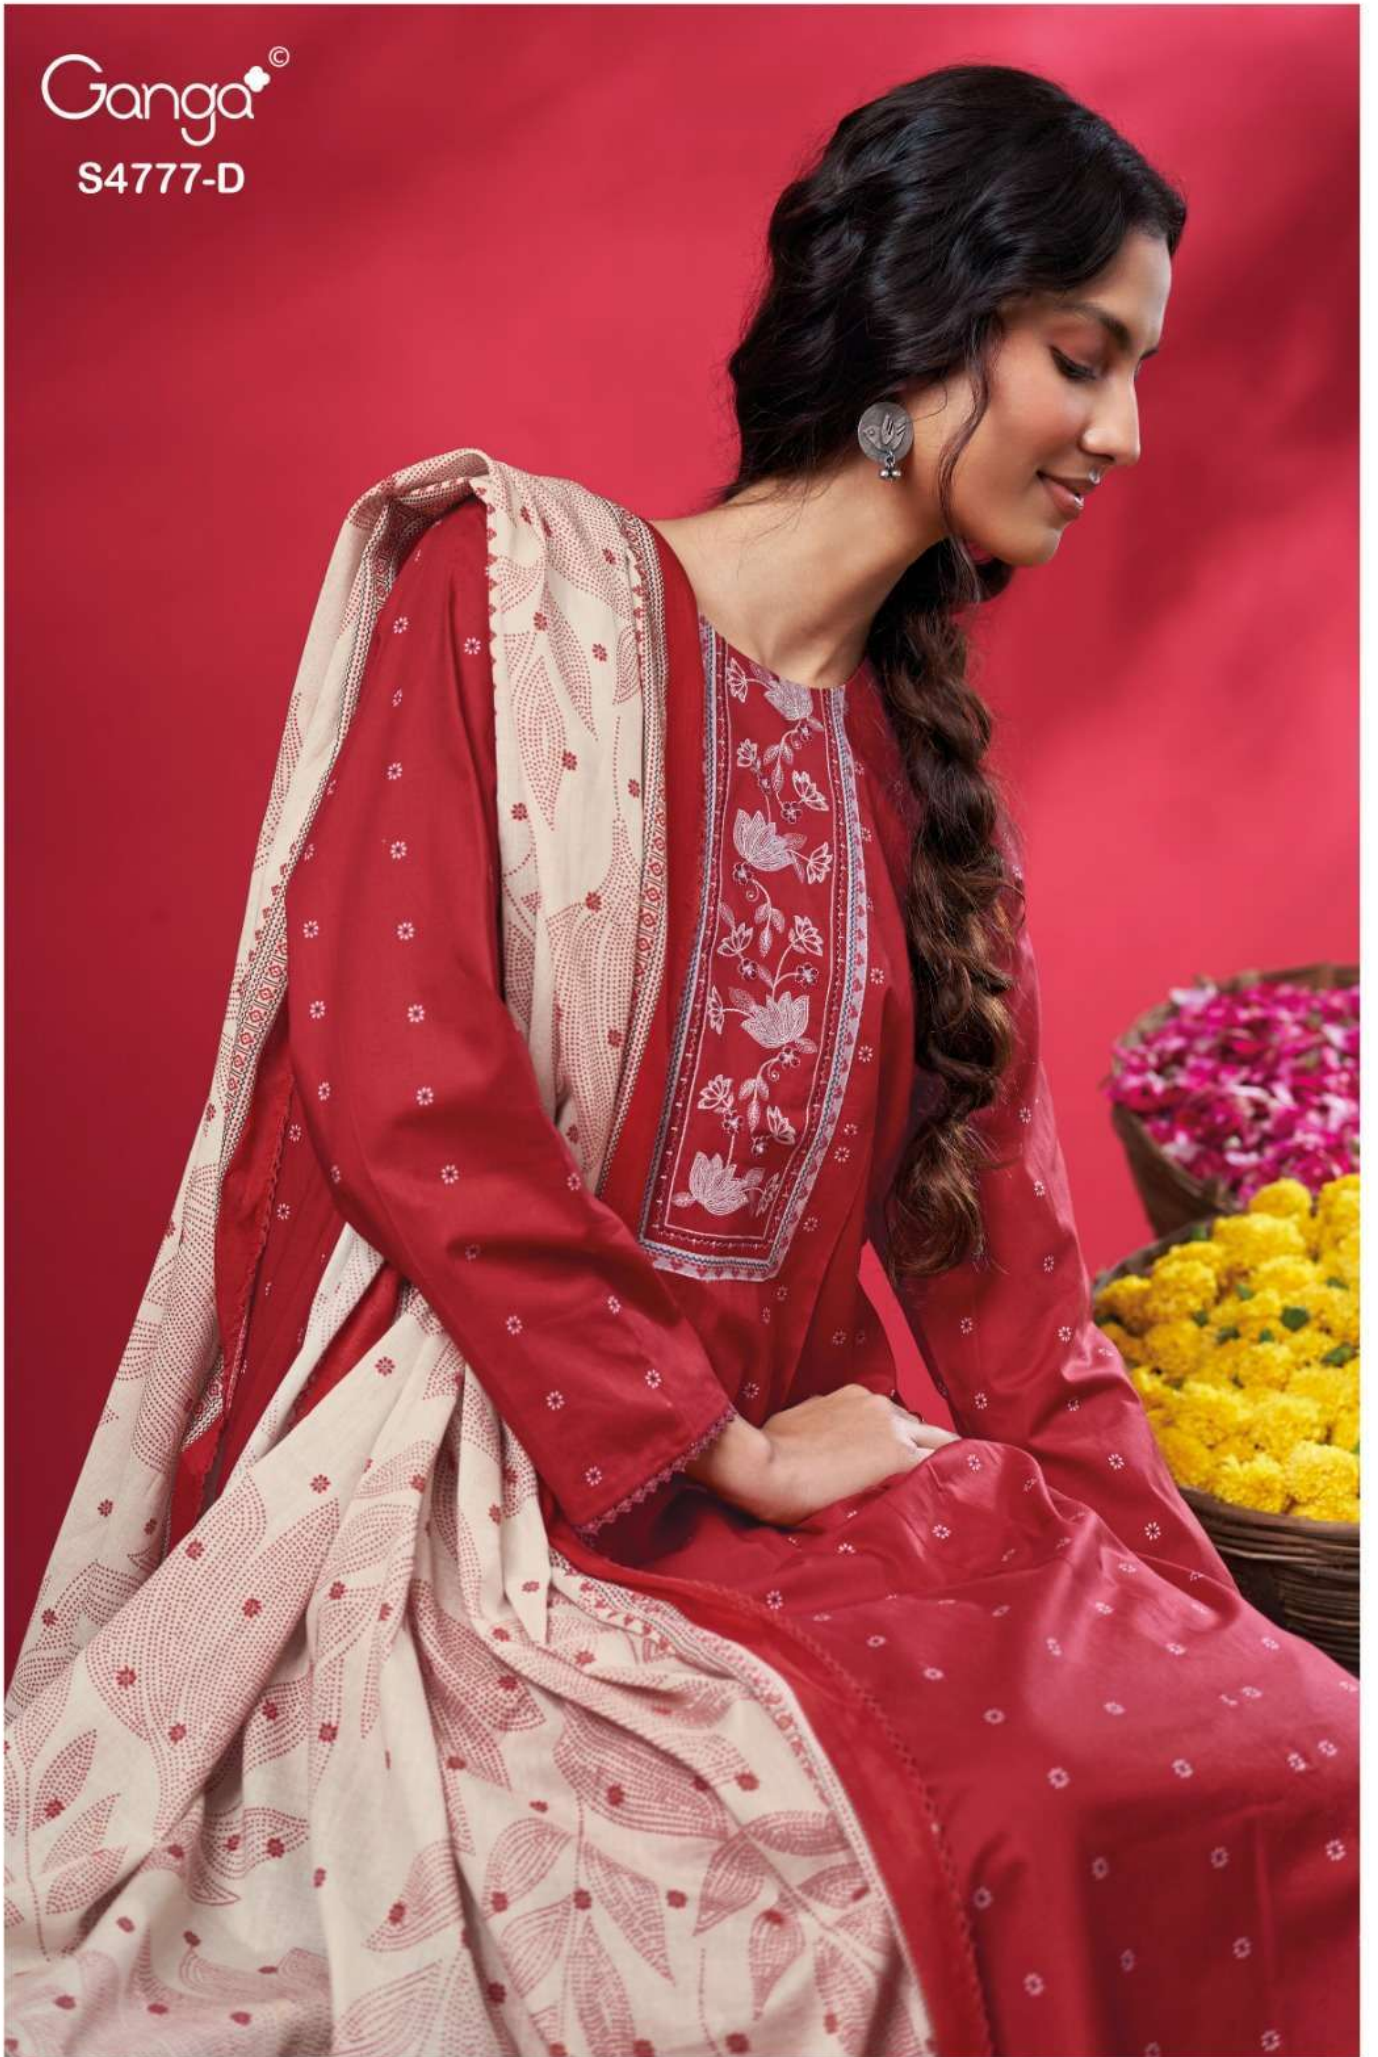

S4777-B

S4777-A

S4777-B

S4777-C

S4777-D

Ganga®
Lorael
S4777- A/B/C/D

Ganga[®]
S4777-C

Ganga[®]

S4777-D

Ganga[®]
Lorael
S4777

Ganga®

Ganga®
Lorael
S4777

Lorael
S4777

DESCRIPTION

~TOP~

PREMIUM COTTON PRINTED WITH EMBROIDERY NECK, HAND WORK, SOLID & PRINTED LACE ON NECK, DAMAN & SLEEVES WITH SCHIFFLI EMBROIDERY LACE.

~BOTTOM~

PREMIUM COTTON SOLID COLOR.

~DUPATTA~

PREMIUM COTTON MUL PRINTED WITH CROCHET LACE BORDER.

Ganga[®]

S4777-A

Ganga[®]

S4777-A