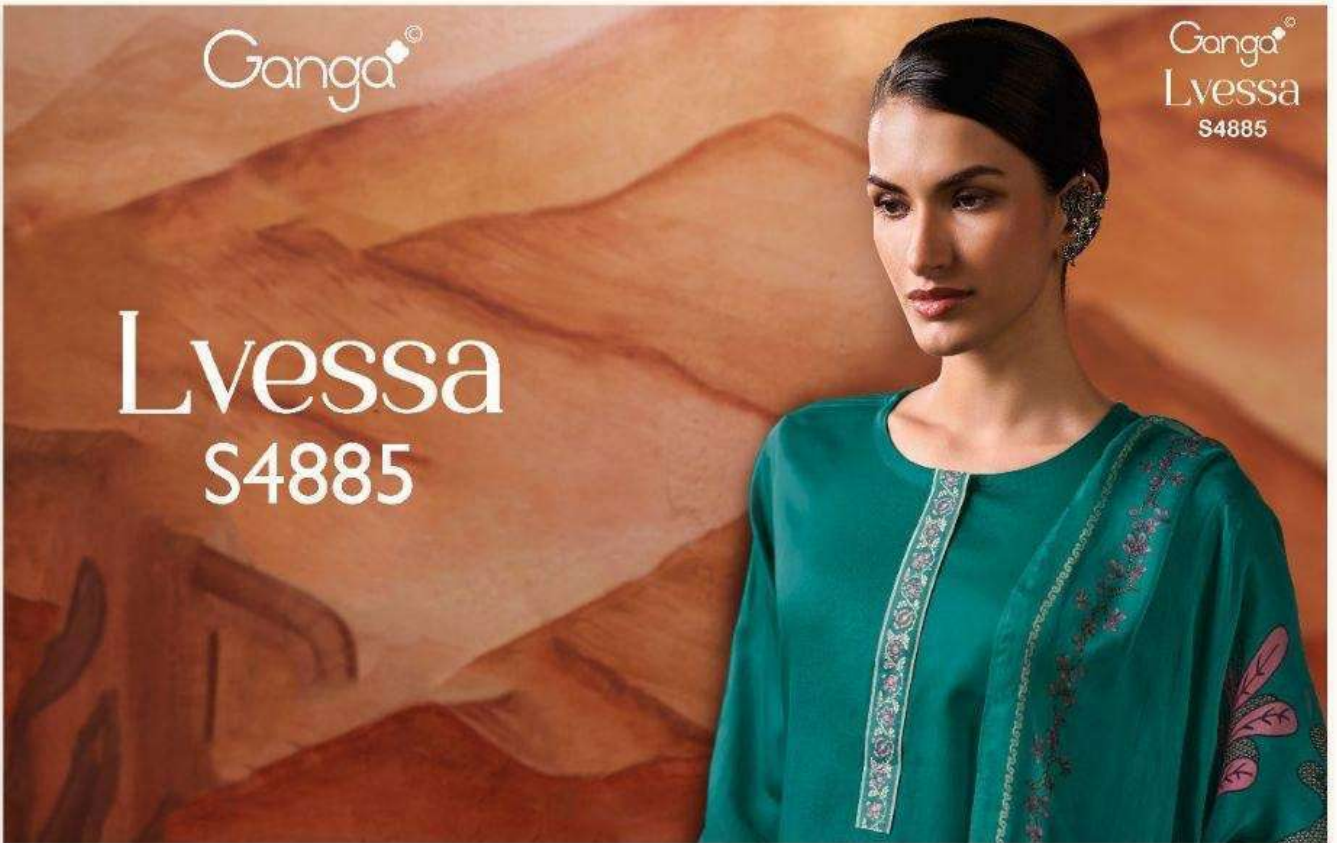

Ganga[®]
S4885-C

S4885-A

S4885-B

S4885-C

S4885-D

Ganga®
Lvessa
S4885- A/B/C/D

Ganga®
S4885-D

Ganga[®]
S4885-D

Ganga[®]

S4885-B

Ganga[®]
S4885-C

Ganga®

Ganga®
Lvessa
S4885

Lvessa
S4885

—DESCRIPTION—

~TOP~

PREMIUM PURE COTTON SATIN SOLID COLOR WITH
PRINTED NECK AND DAMAN.

~BOTTOM~

PREMIUM COTTON SATIN SOLID COLOR.

~DUPATTA~

PREMIUM PURE CHIFFON PRINTED.