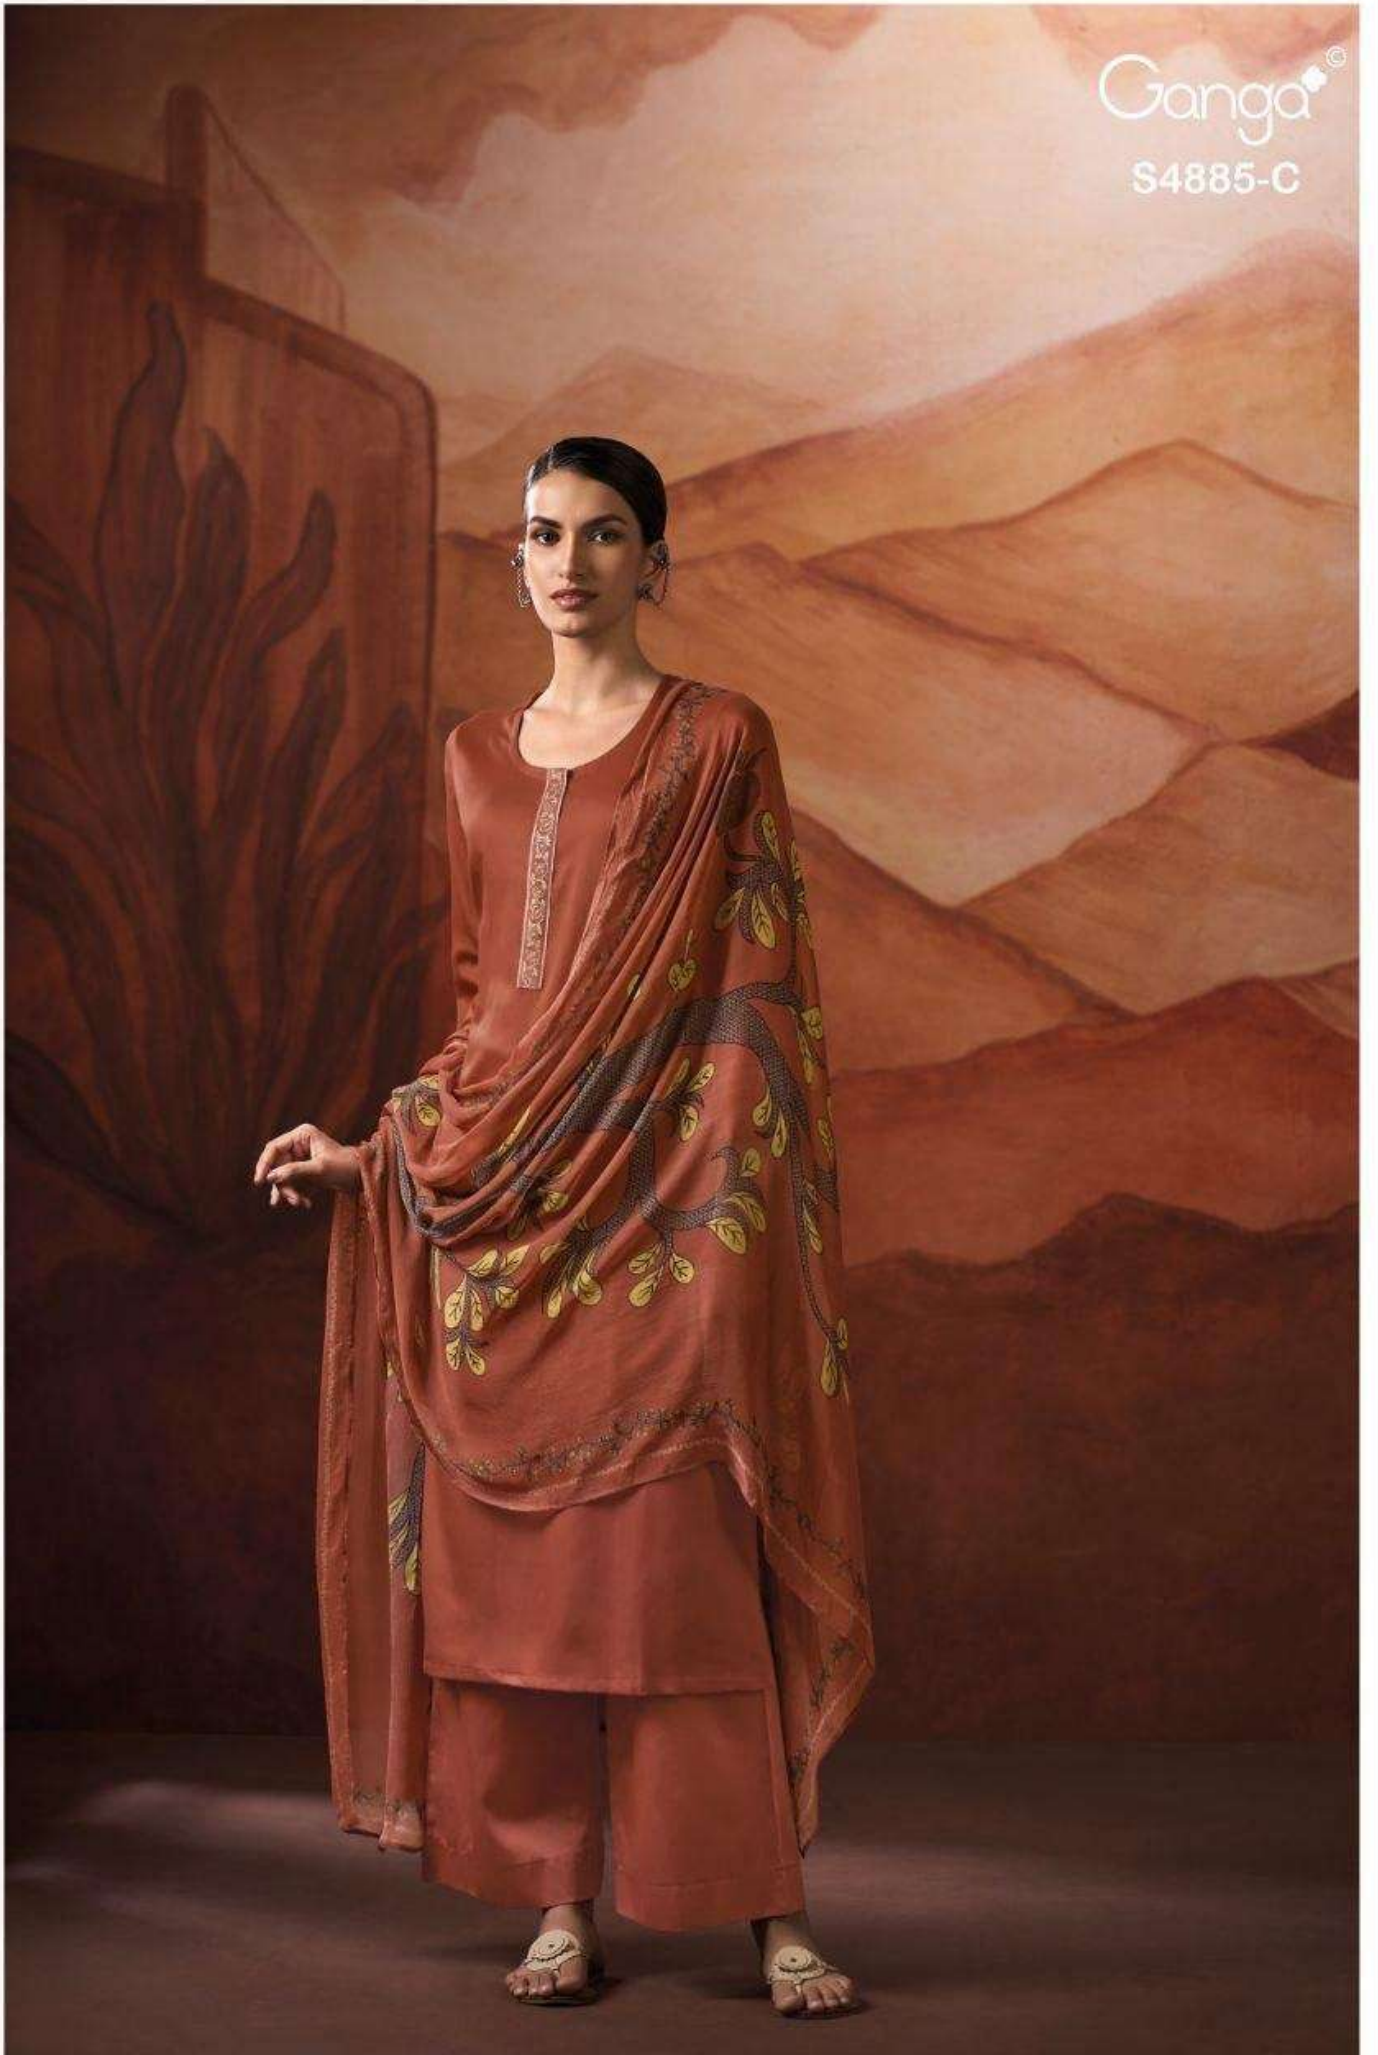

Ganga[®]
S4885-C

S4885-A

S4885-B

S4885-C

S4885-D

Ganga®
Lvessa
S4885- A/B/C/D

Ganga®
S4885-D

Ganga[®]
S4885-D

Ganga[®]
S4885-C

Ganga[®]

S4885-B

Ganga[®]
Lvessa
S4885

Ganga[®]

S4885-A

Ganga[®]

S4885-A

PREMIUM PURE COTTON SATIN SOLID COLOR WITH
PRINTED NECK AND DAMAN.

~BOTTOM~

PREMIUM COTTON SATIN SOLID COLOR.

~DUPATTA~

PREMIUM PURE CHIFFON PRINTED.