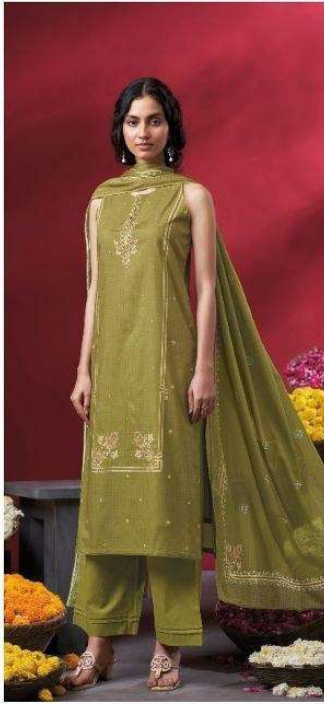

S4803-A

Ganga®
Nireya
S4803- A/B/C/D