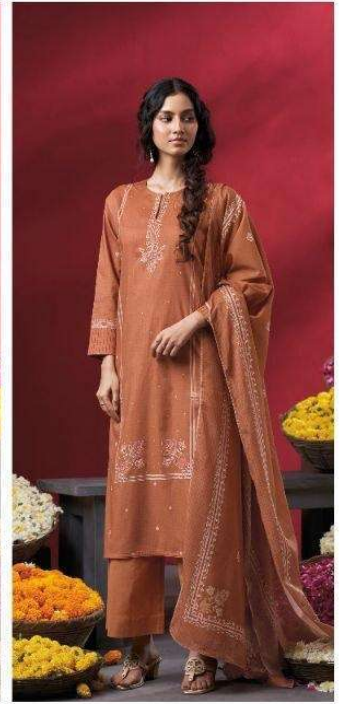

S4803-D

S4803-A

S4803-B

S4803-C

S4803-D

Ganga®
Nireya
S4803- A/B/C/D

Ganga®

Ganga®
Nireya
S4803

Nireya
S4803

—DESCRIPTION—

~TOP~

PREMIUM COTTON PRINTED WITH HAND EMBROIDERY,
HAND WORK, PRINTED LACE ON DAMAN.

~BOTTOM~

PREMIUM COTTON SOLID COLOR.

~DUPATTA~

PREMIUM COTTON MUL PRINTED WITH CROCHET
LACE BORDER.