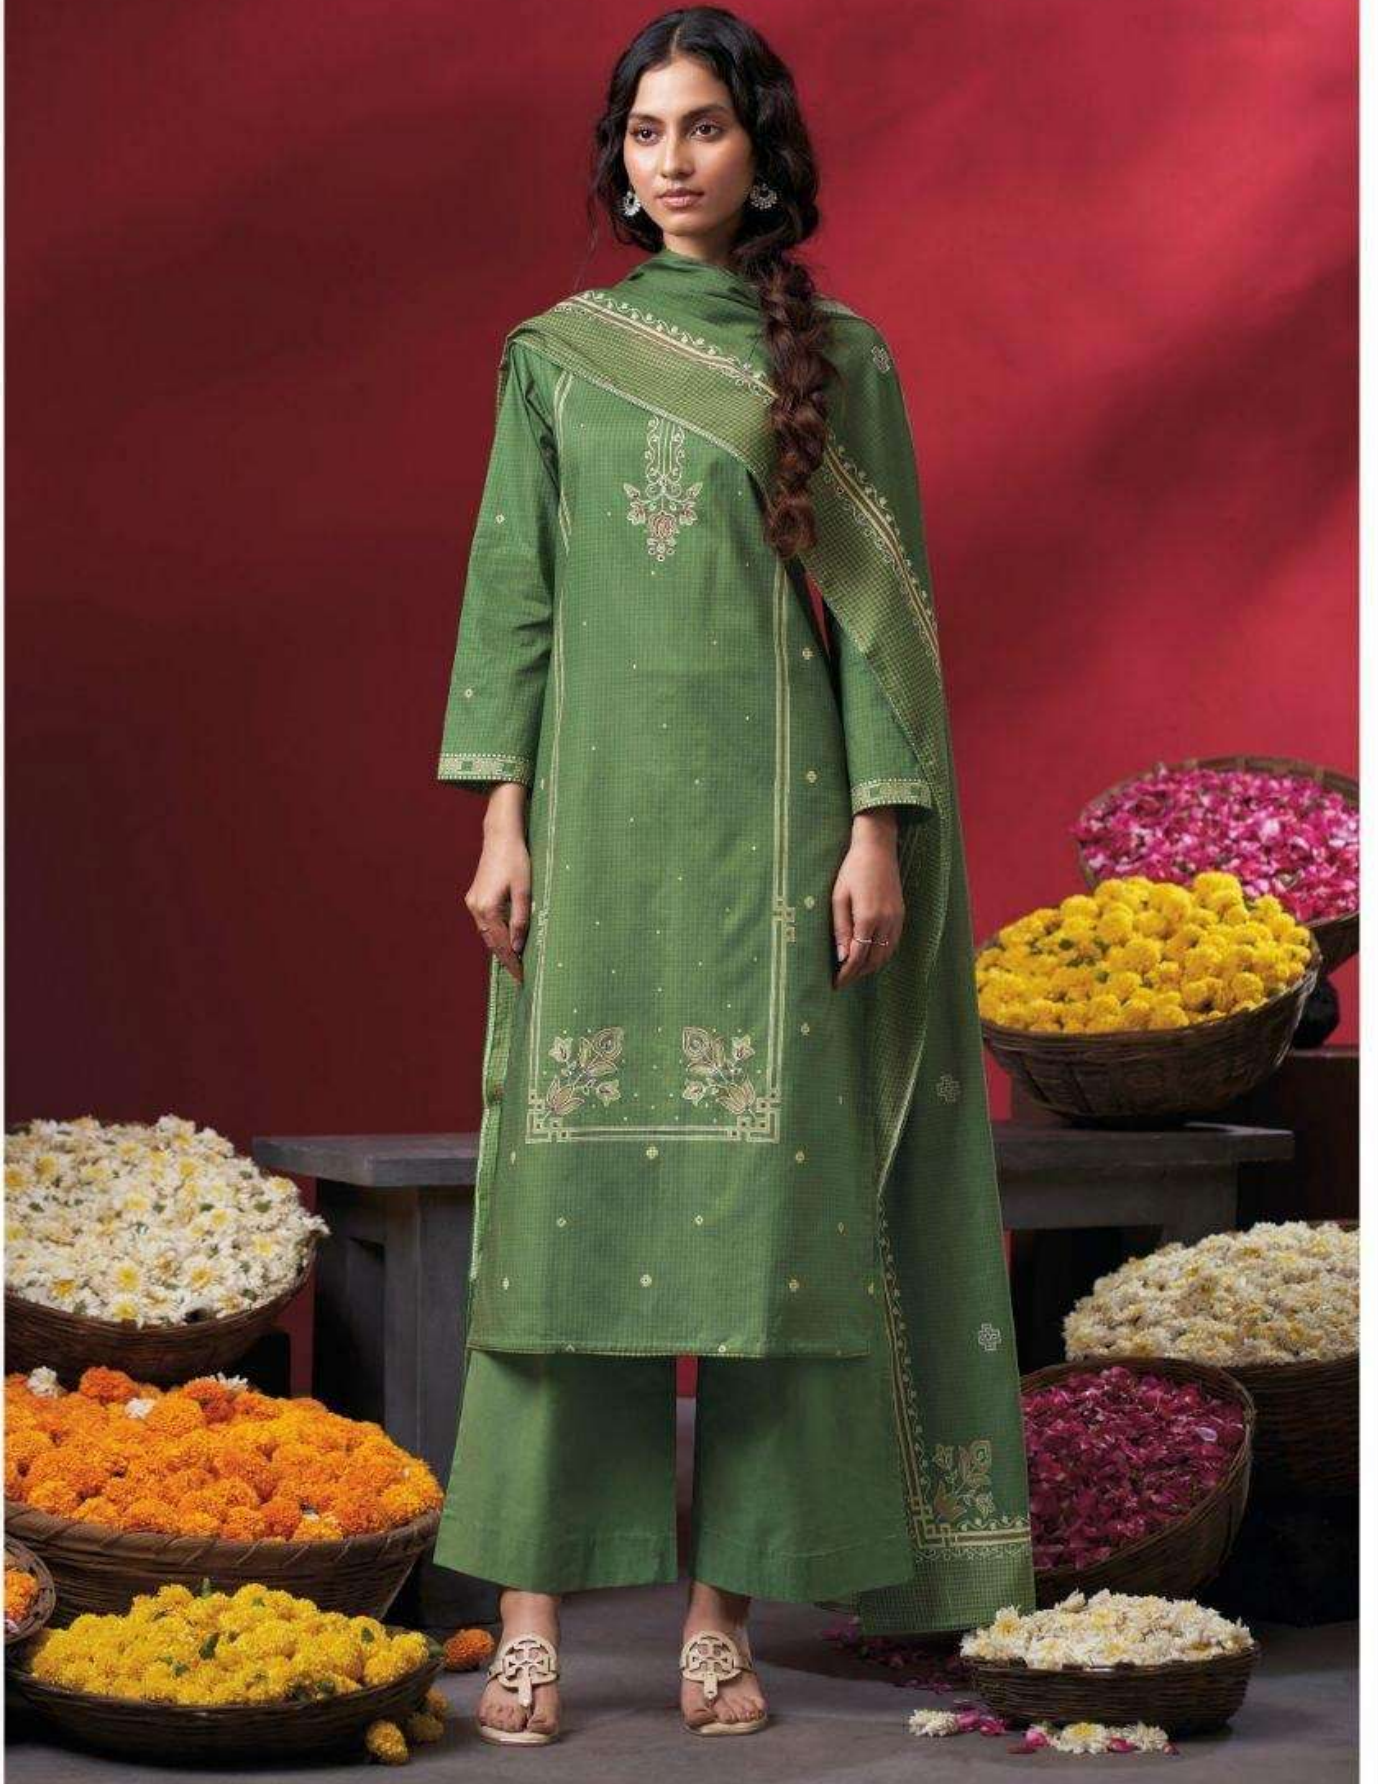

Ganga®
S4803-C