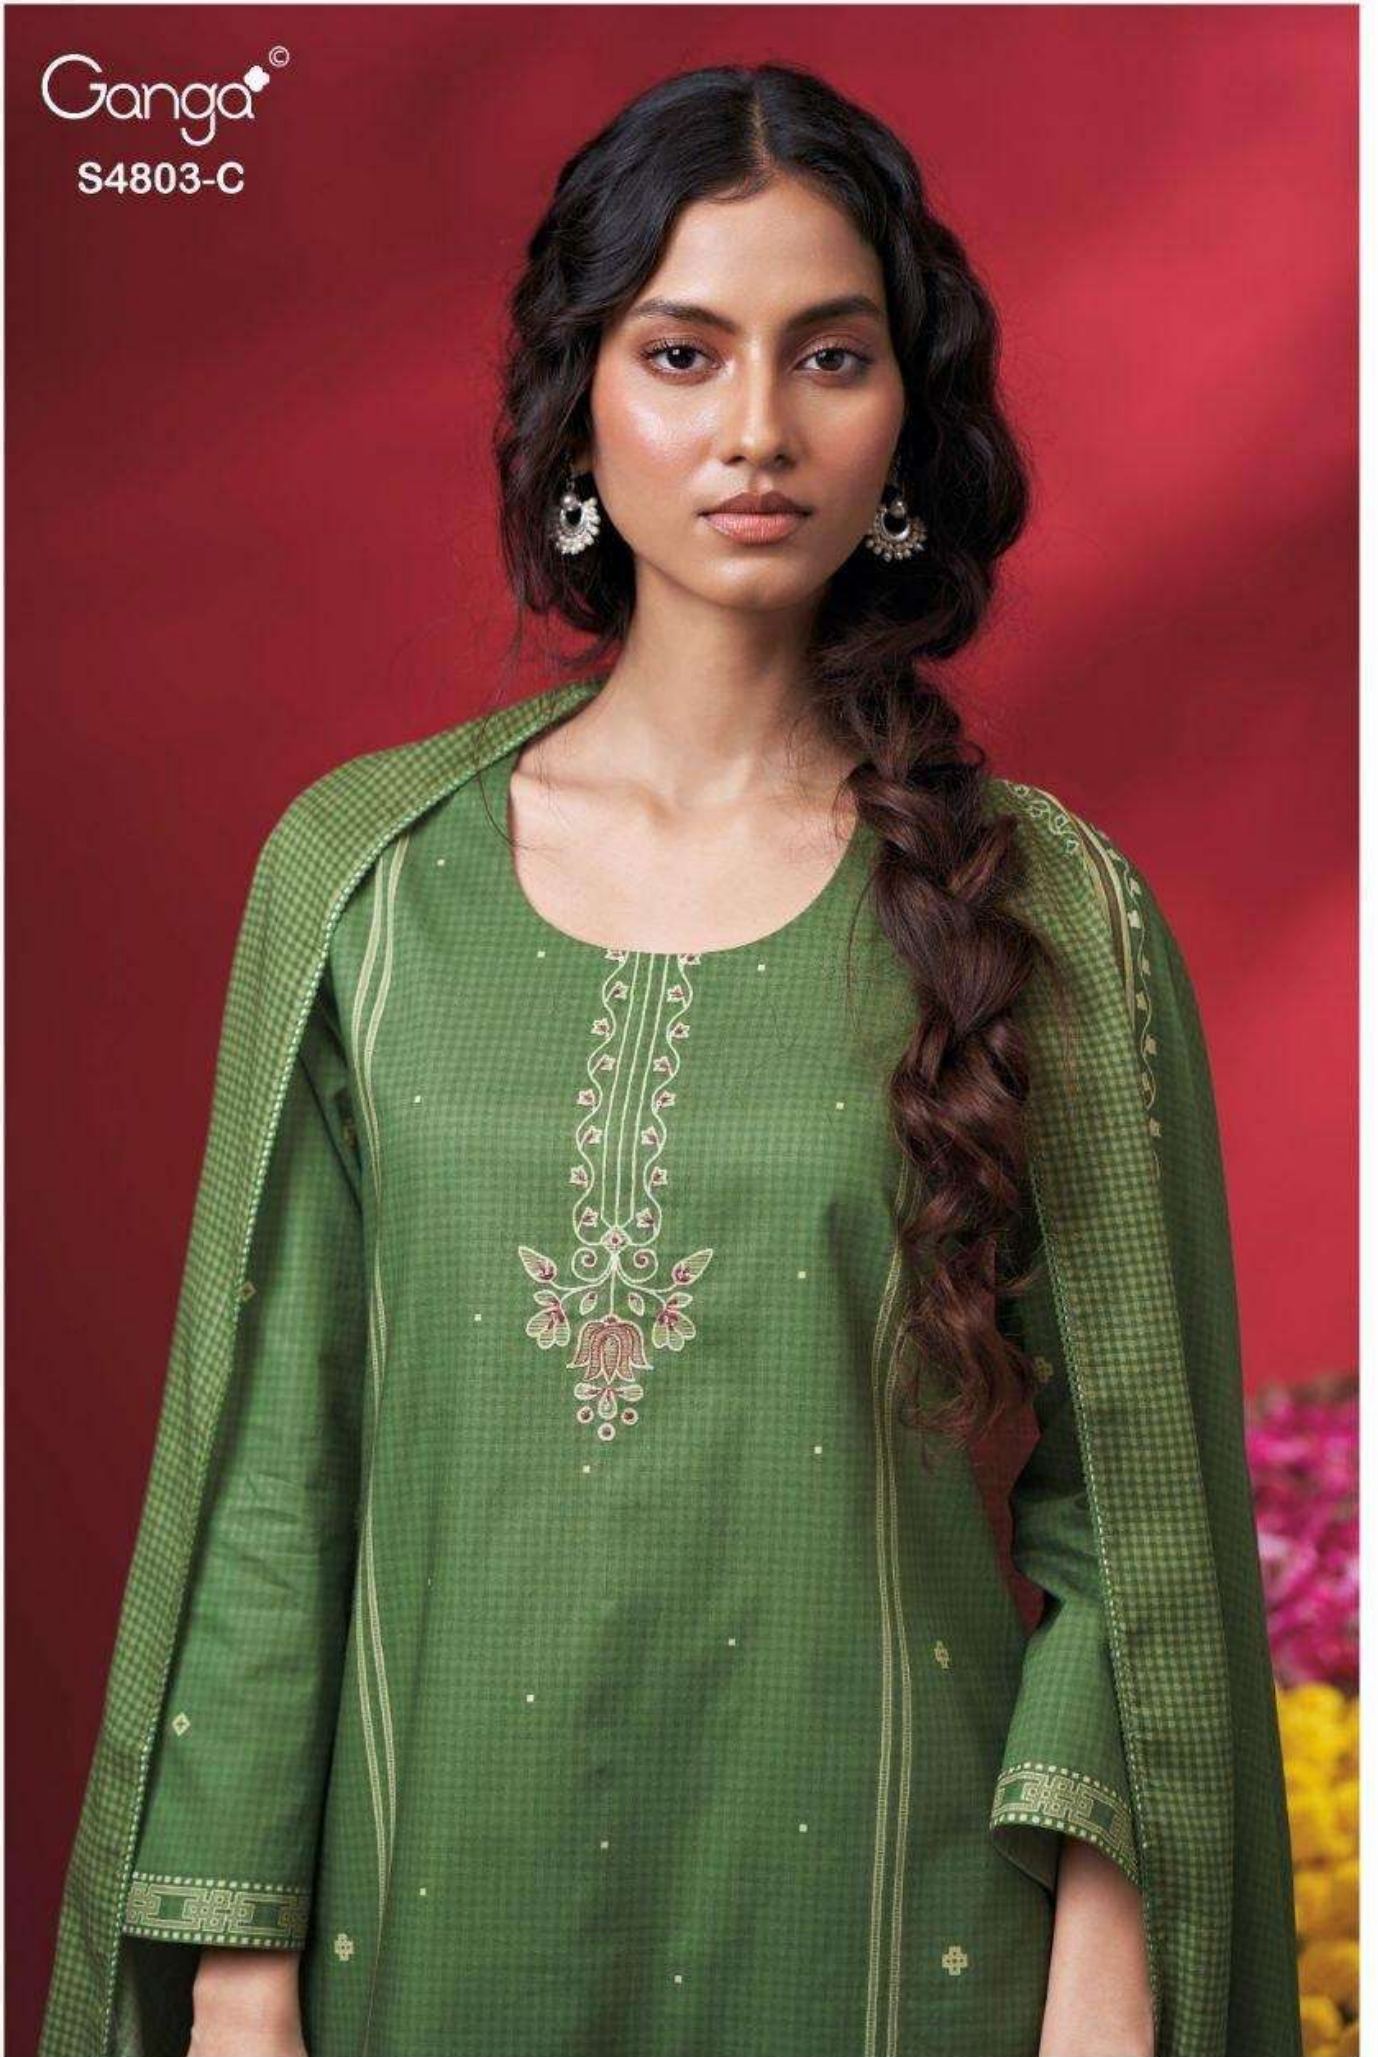

Ganga®
S4803-C