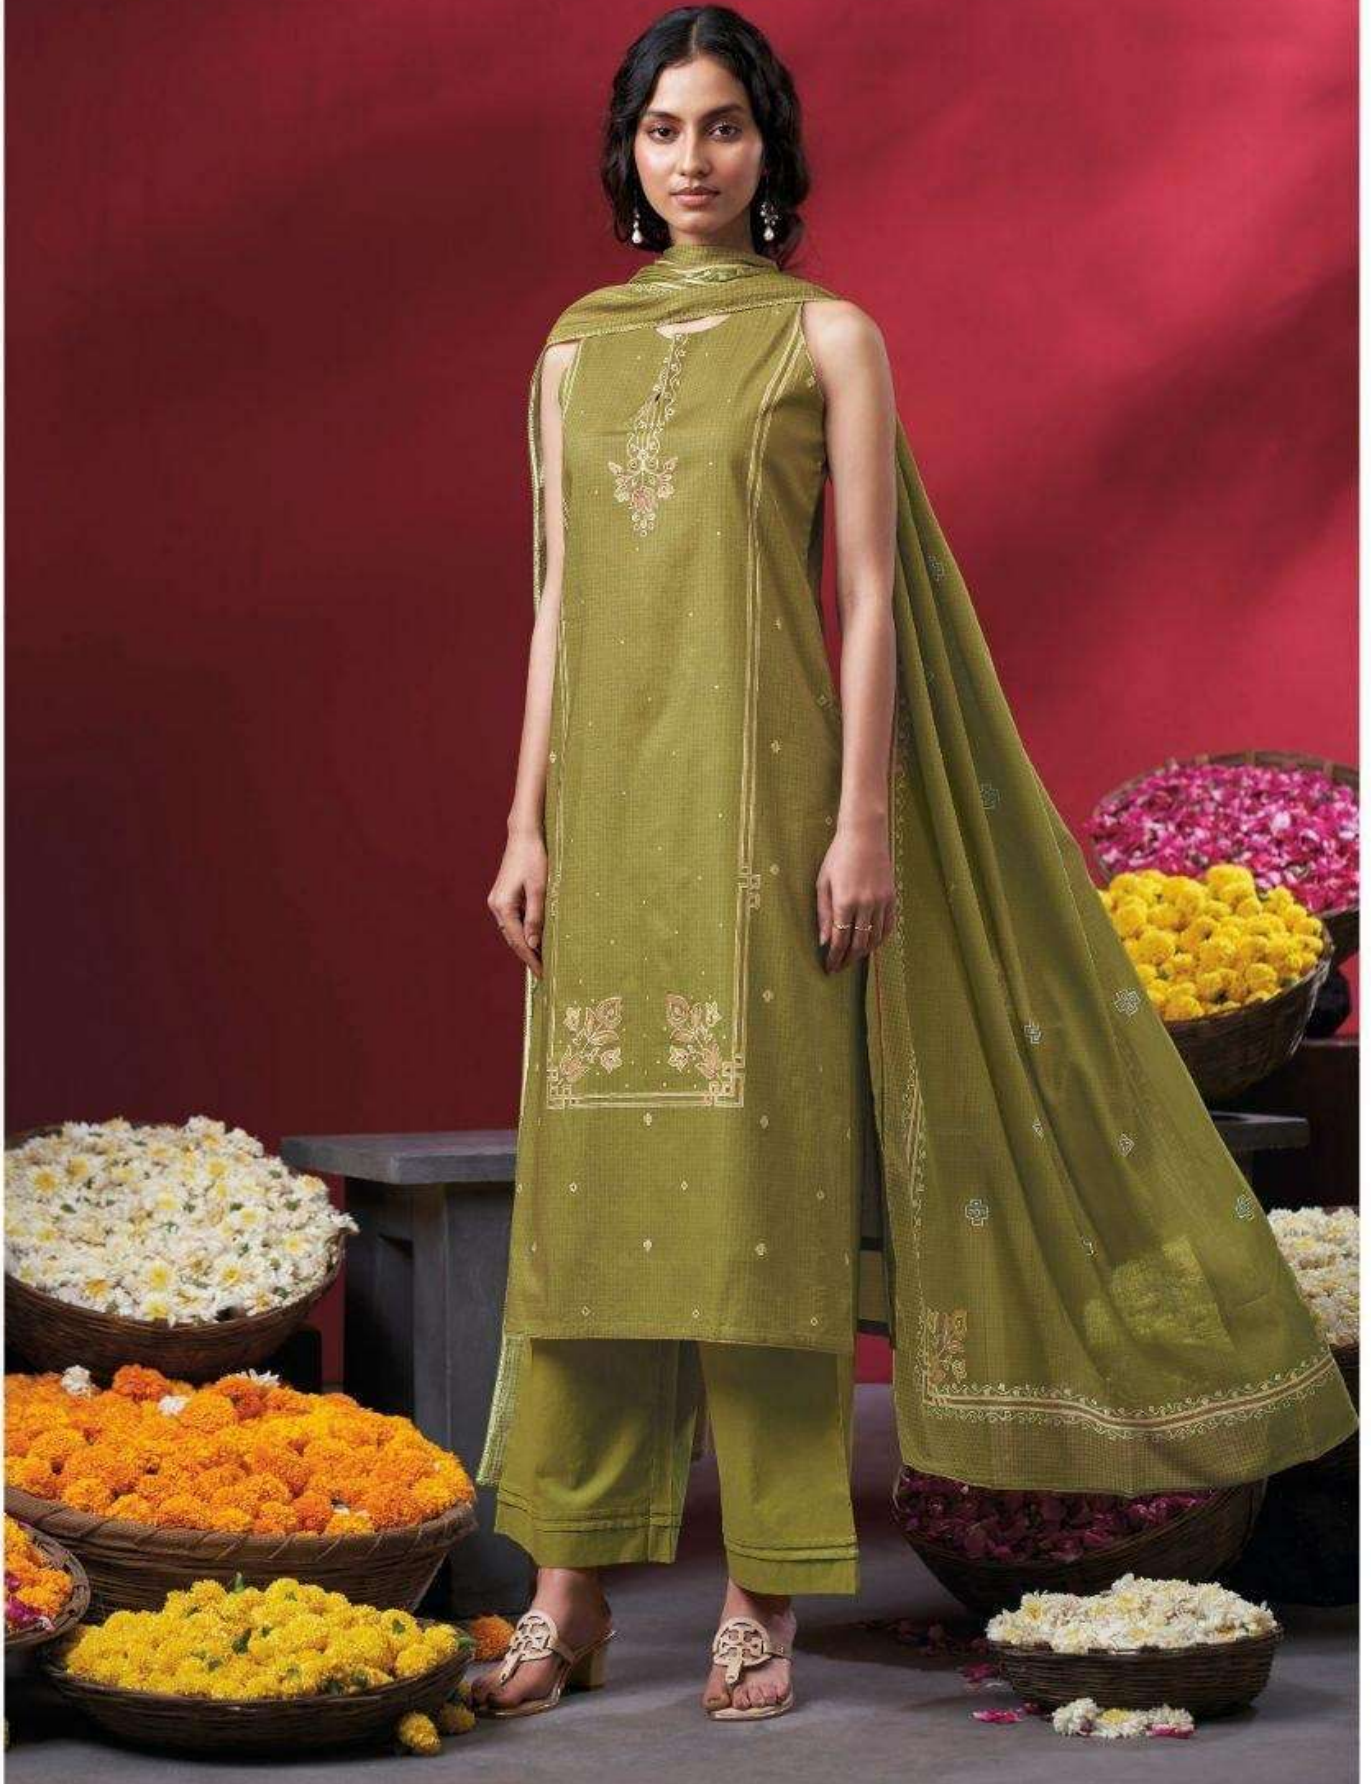

Ganga®

S4803-A