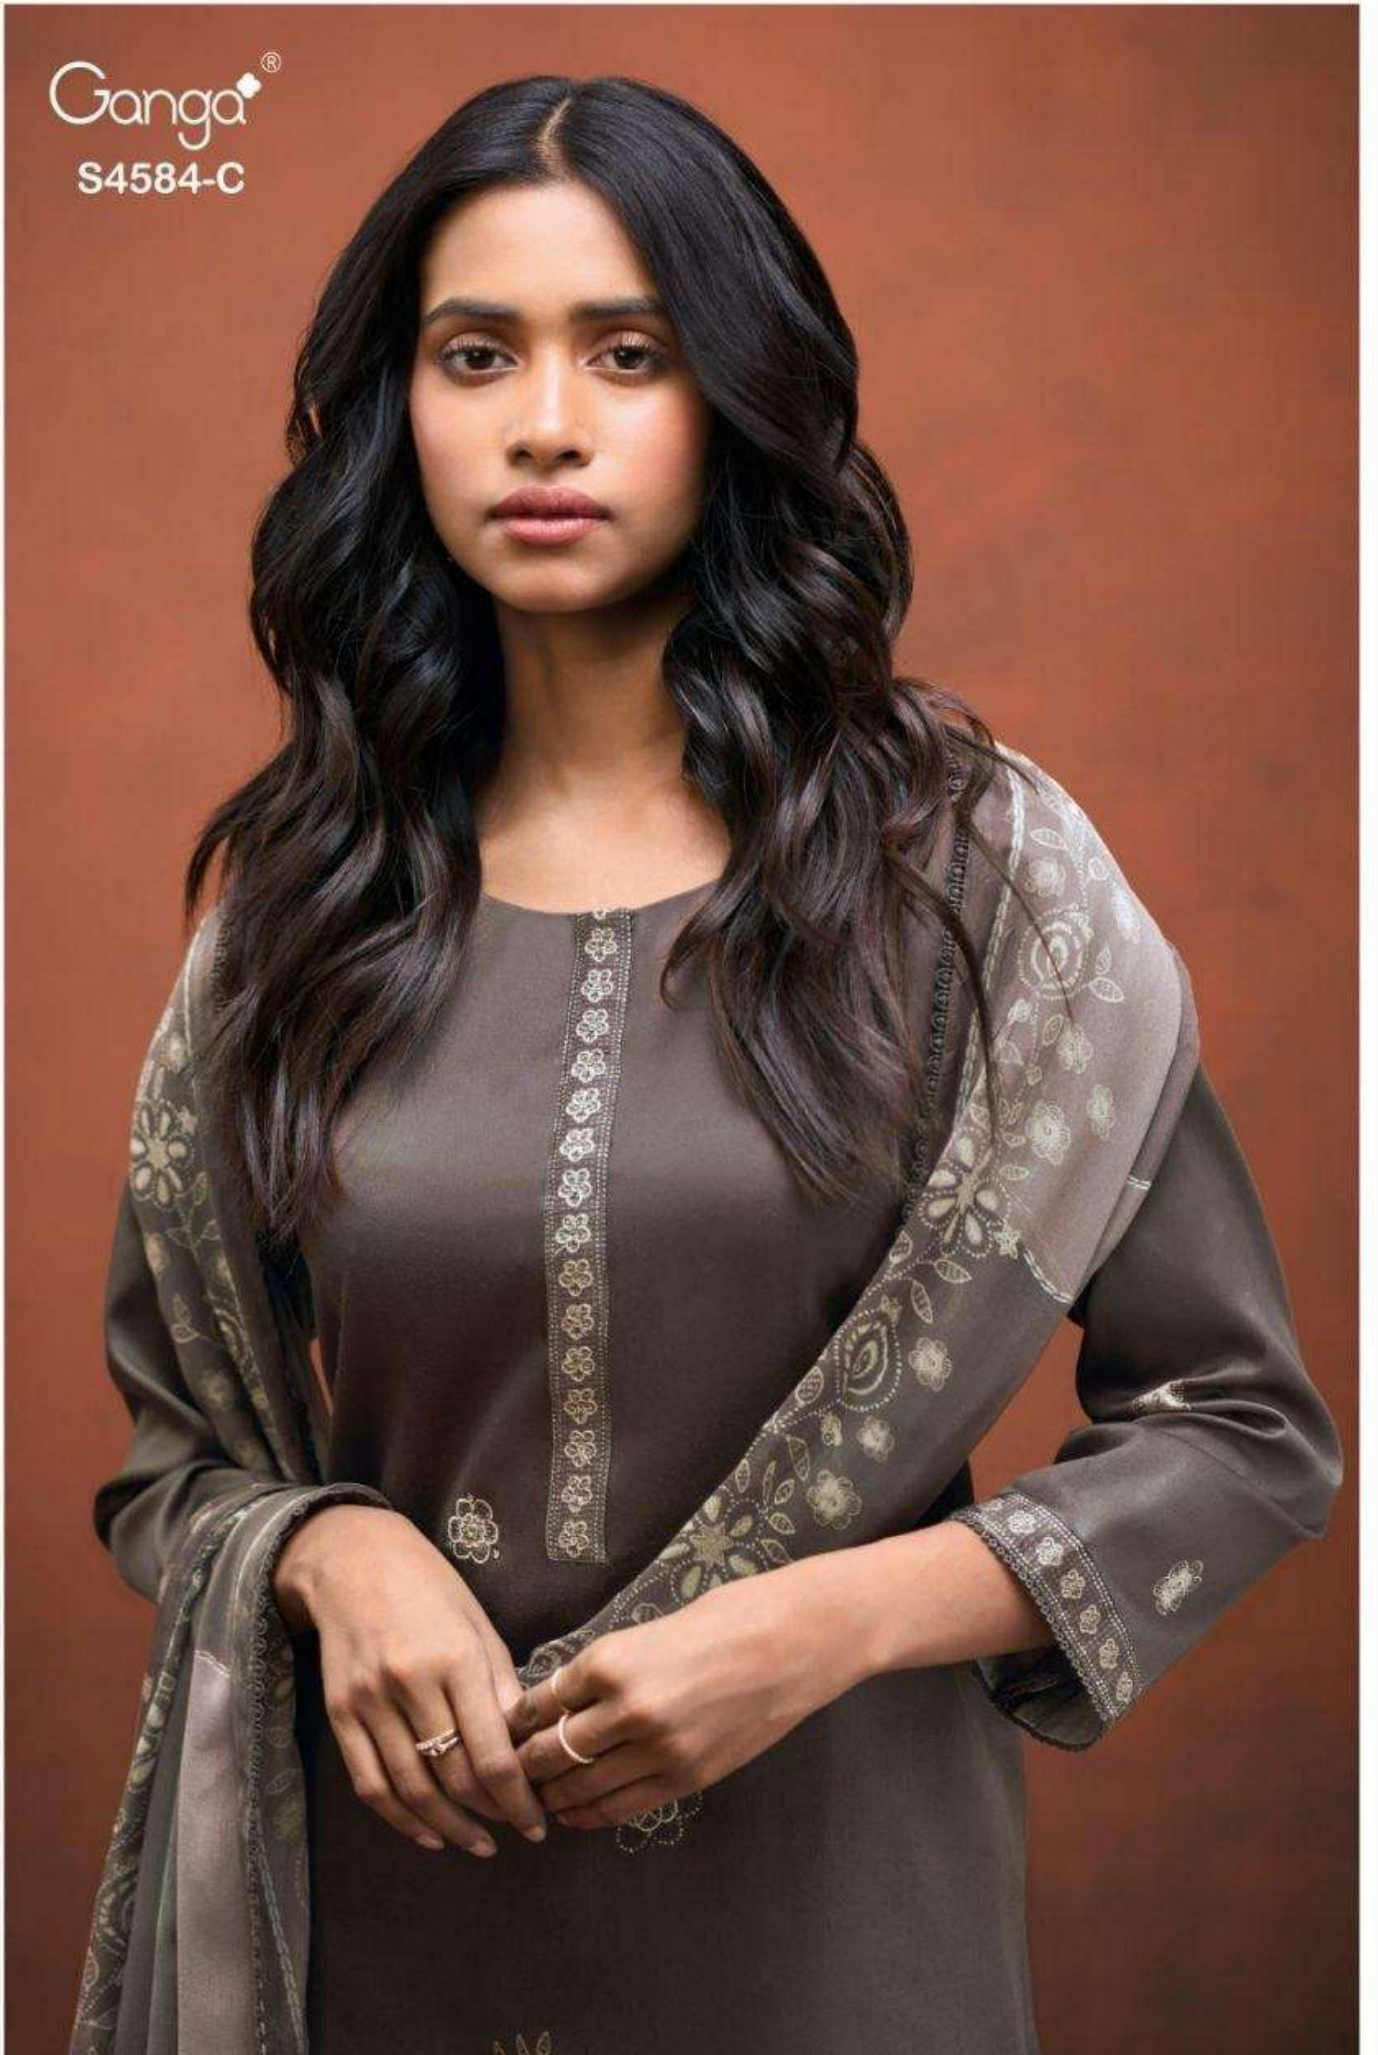

Ganga®
S4584-C