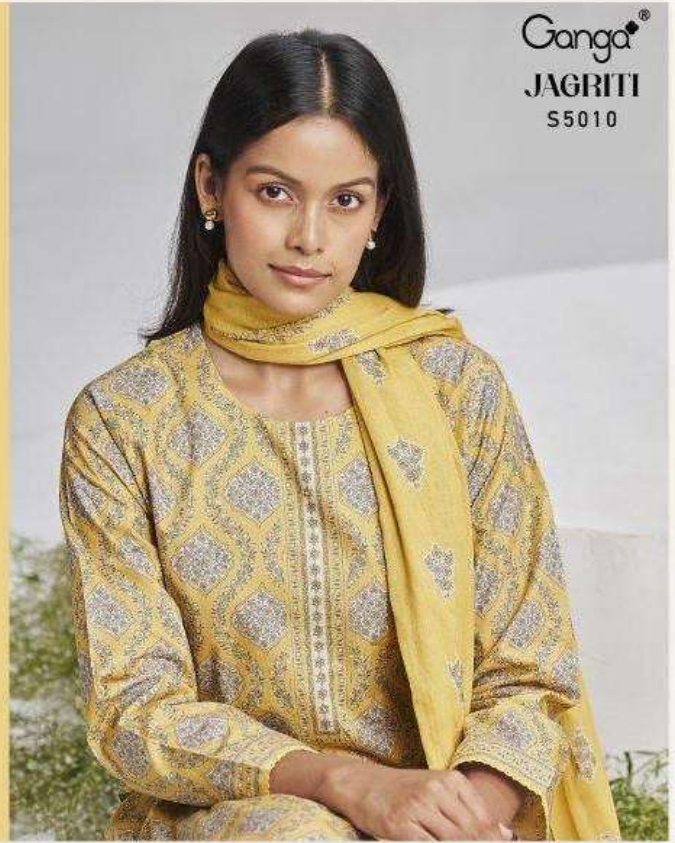

Ganga®

S5010-A

Ganga®

JAGRITI

S5010

Ganga®

Ganga®
JAGRITI
S5010

JAGRITI S5010

DESCRIPTION

~TOP~

PREMIUM COTTON PRINTED WITH HAND WORK,
CROCHET LACE ON DAMAN & SLEEVES.

~BOTTOM~

PREMIUM COTTON SOLID COLOR.

~DUPATTA~

PREMIUM COTTON MUL PRINTED WITH CROCHET
LACE BORDER.

S5010 -A