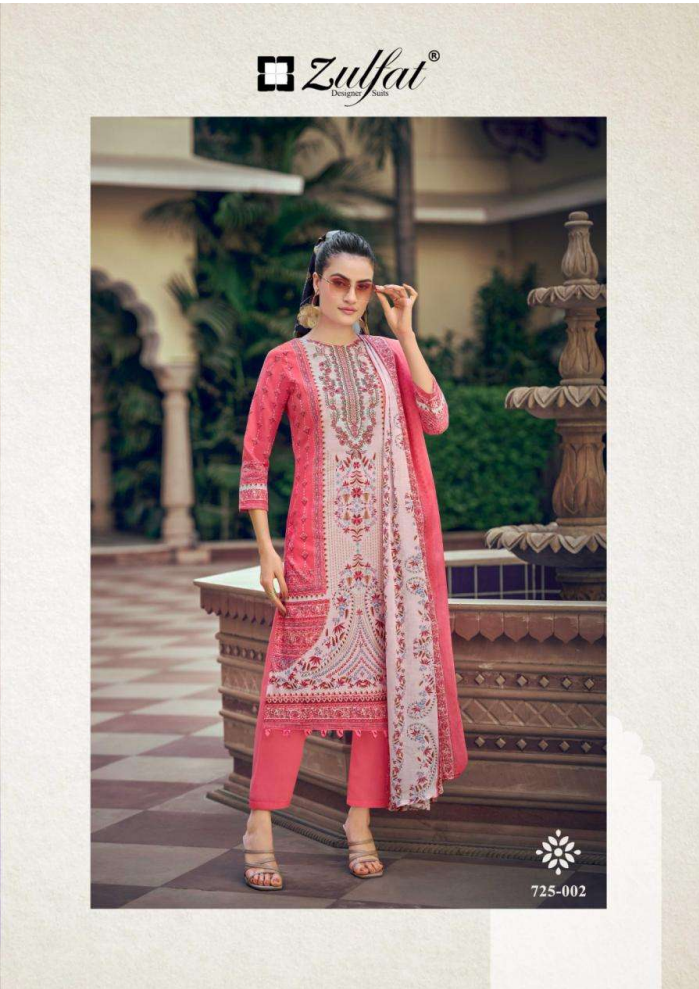

Zulfat[®]
Designer Suits

Fuel your love for Indian ethnicity by adorning this magnificently crafted designer dress embellished with delicate embroidery work.

Ideal pick

When it comes to adorn a look ritually expressive, this soothing green embroidery detailed dress is an ideal pick!