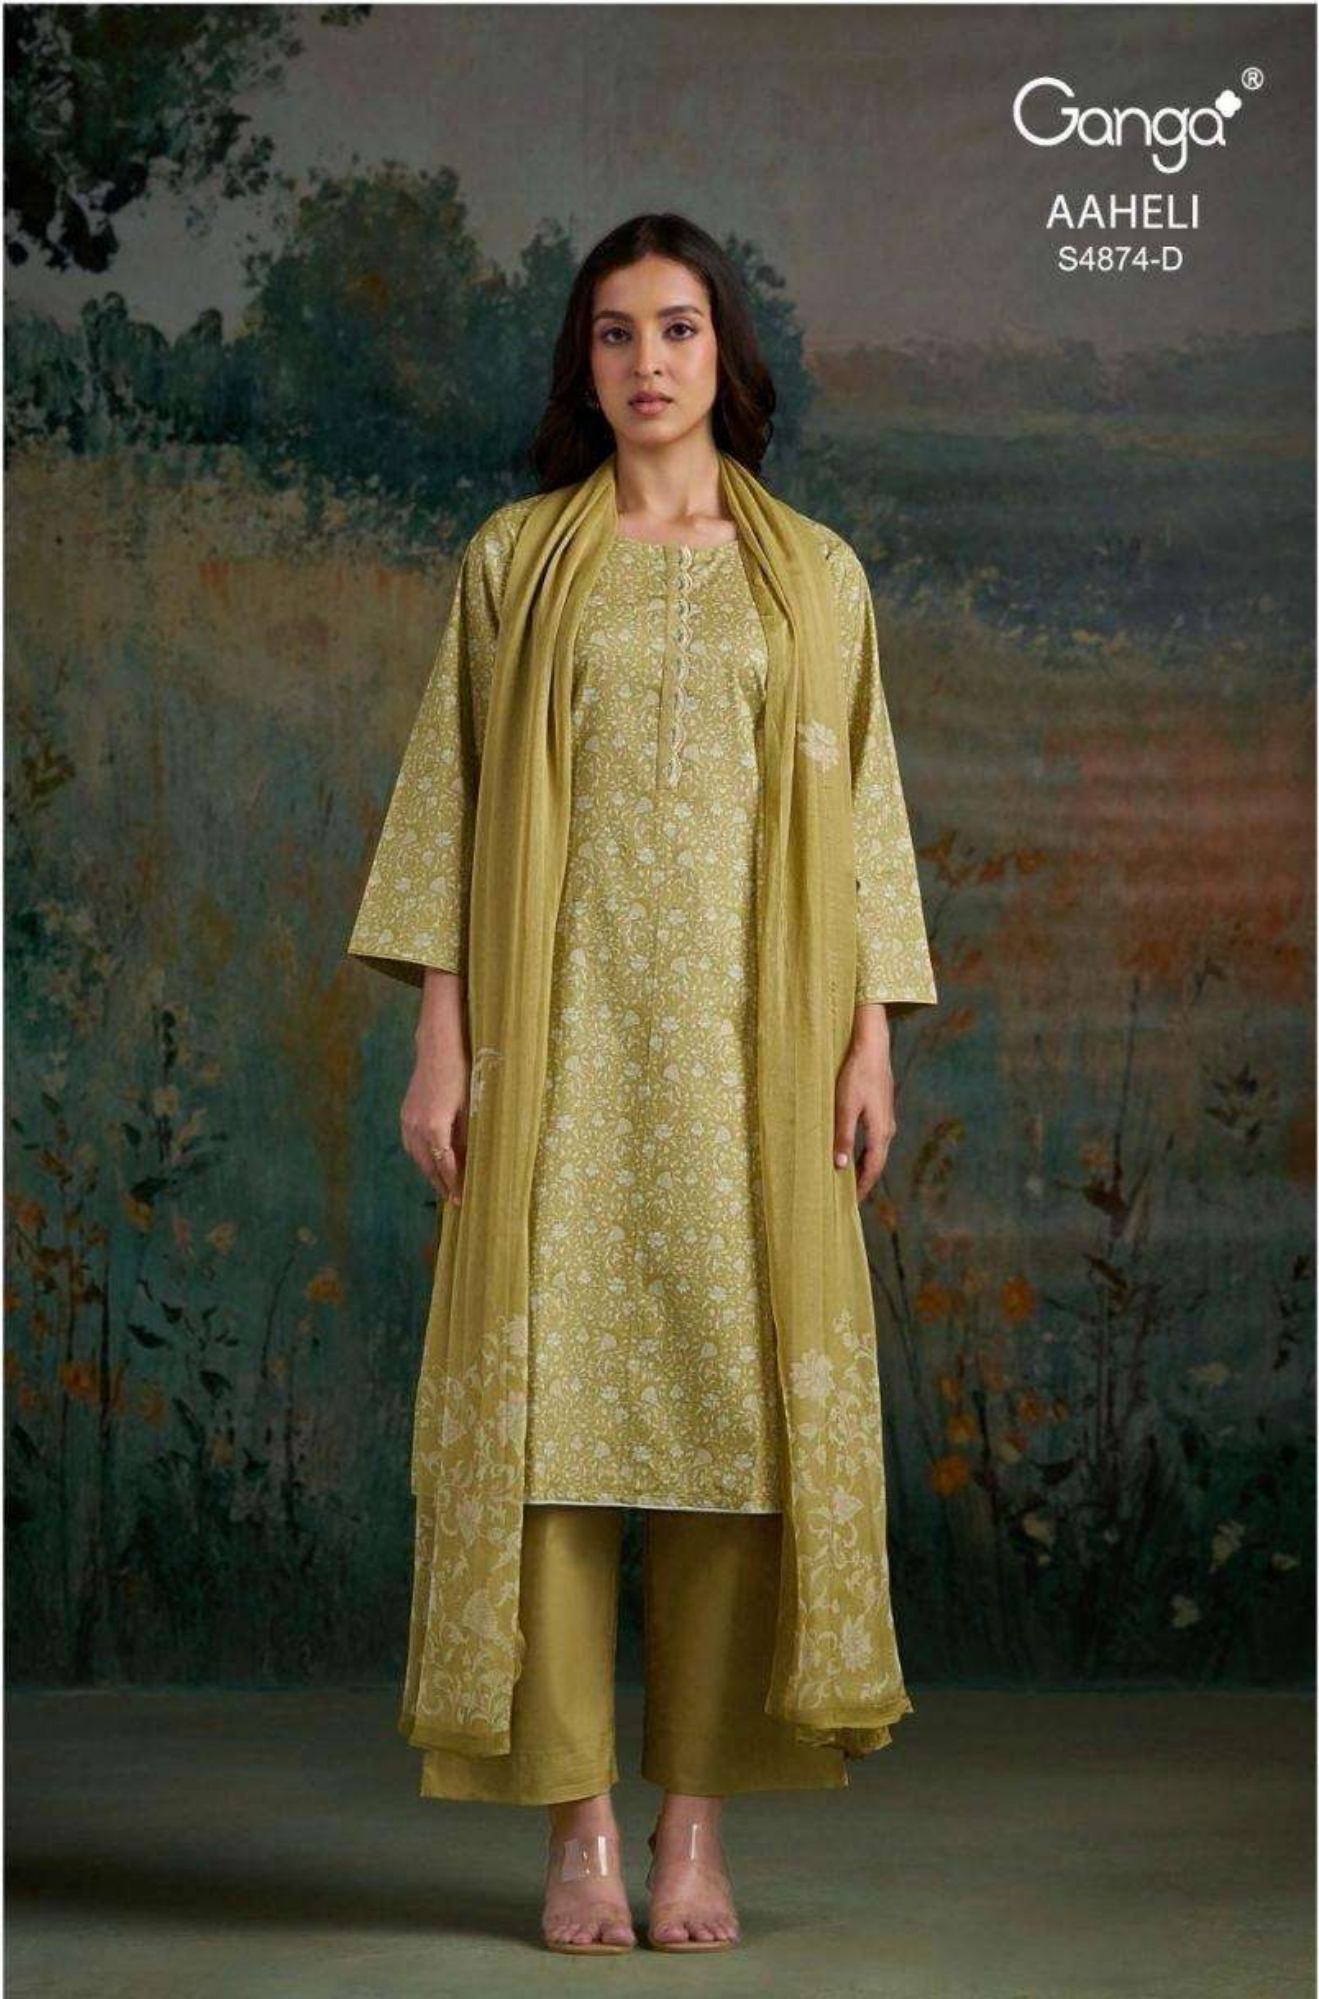

Ganga®

AAHELI  
S4874

Ganga®  
AAHELI  
S4874

—DESCRIPTION—

~TOP~

PREMIUM COTTON PRINTED WITH EMBROIDERY,  
SOLID COLOR BORDER ON DAMAN & SLEEVES.

~BOTTOM~

PREMIUM COTTON SOLID COLOR