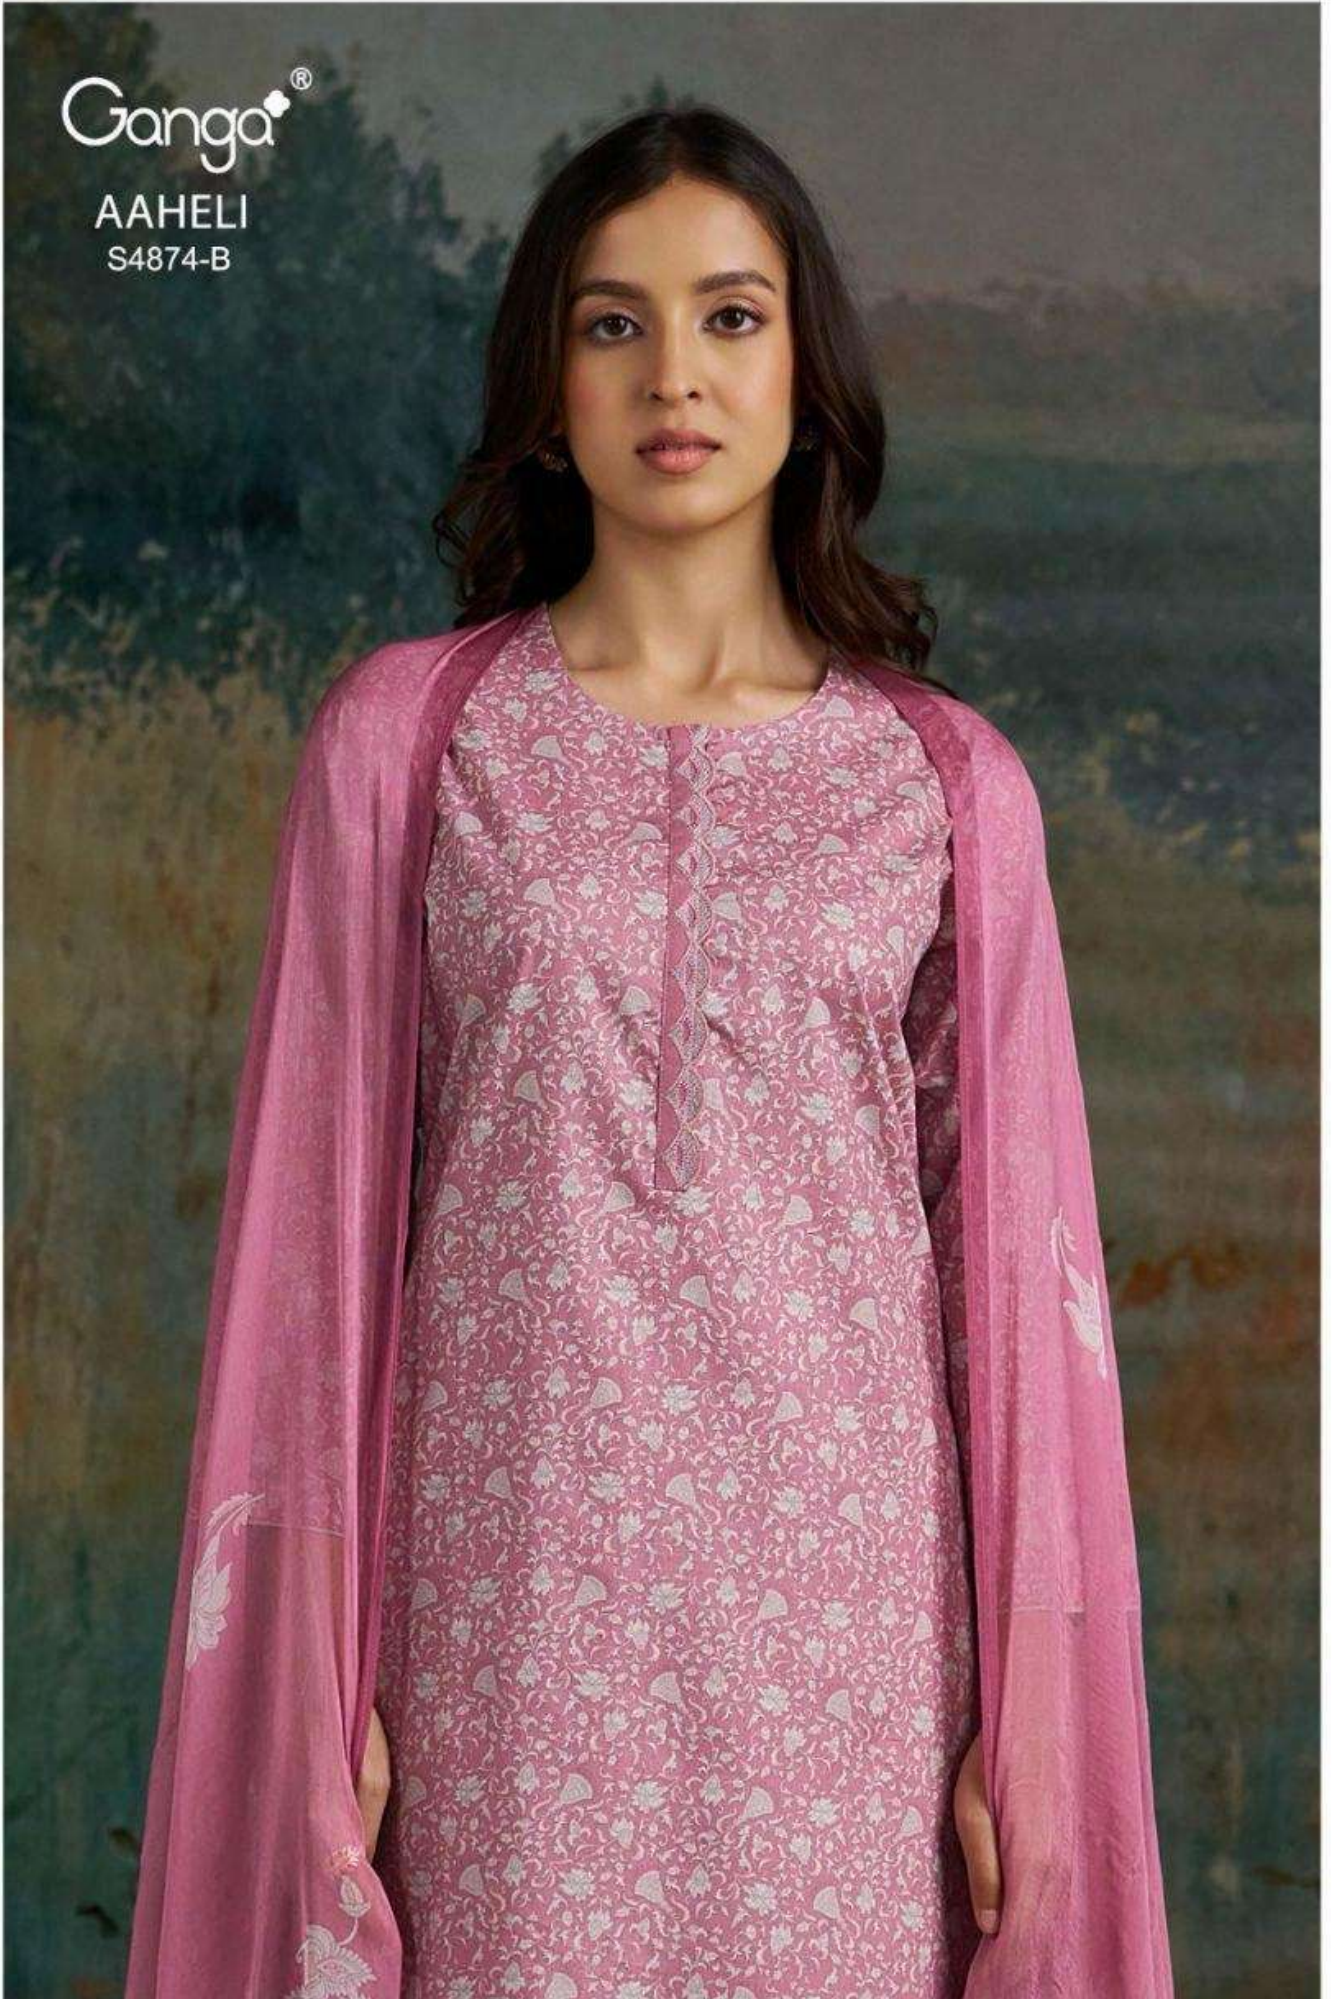

Ganga®

AAHELI  
S4874-B

Ganga®

AAHELI

S4874-B

Ganga®

AAHELI

S4874-A

Ganga®

AAHELI  
S4874

Ganga®  
AAHELI  
S4874

—DESCRIPTION—

~TOP~

PREMIUM COTTON PRINTED WITH EMBROIDERY,  
SOLID COLOR BORDER ON DAMAN & SLEEVES.

~BOTTOM~

PREMIUM COTTON SOLID COLOR