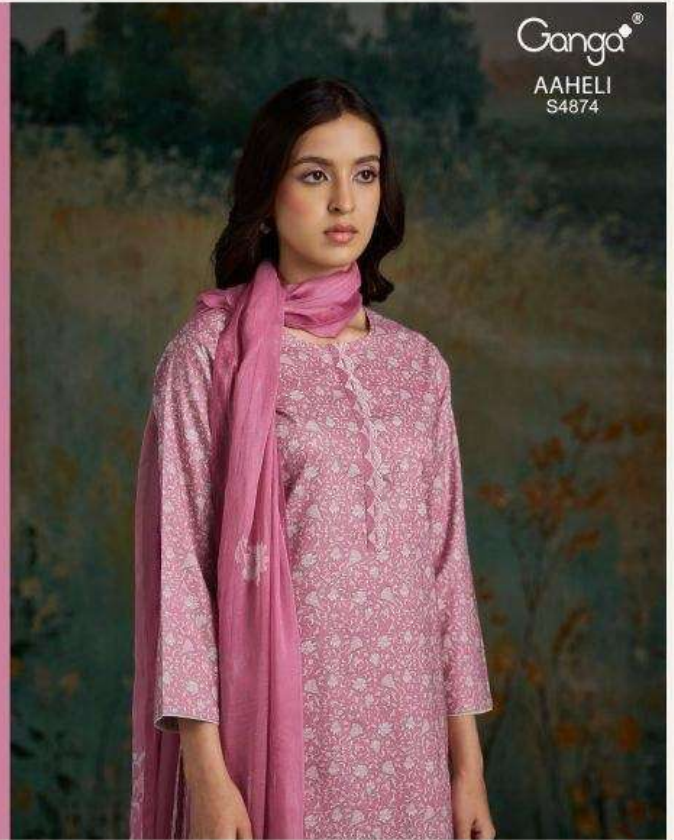

Ganga®

AAHELI  
S4874

Ganga®  
AAHELI  
S4874

—DESCRIPTION—

~TOP~

PREMIUM COTTON PRINTED WITH EMBROIDERY,  
SOLID COLOR BORDER ON DAMAN & SLEEVES.

~BOTTOM~

PREMIUM COTTON SOLID COLOR