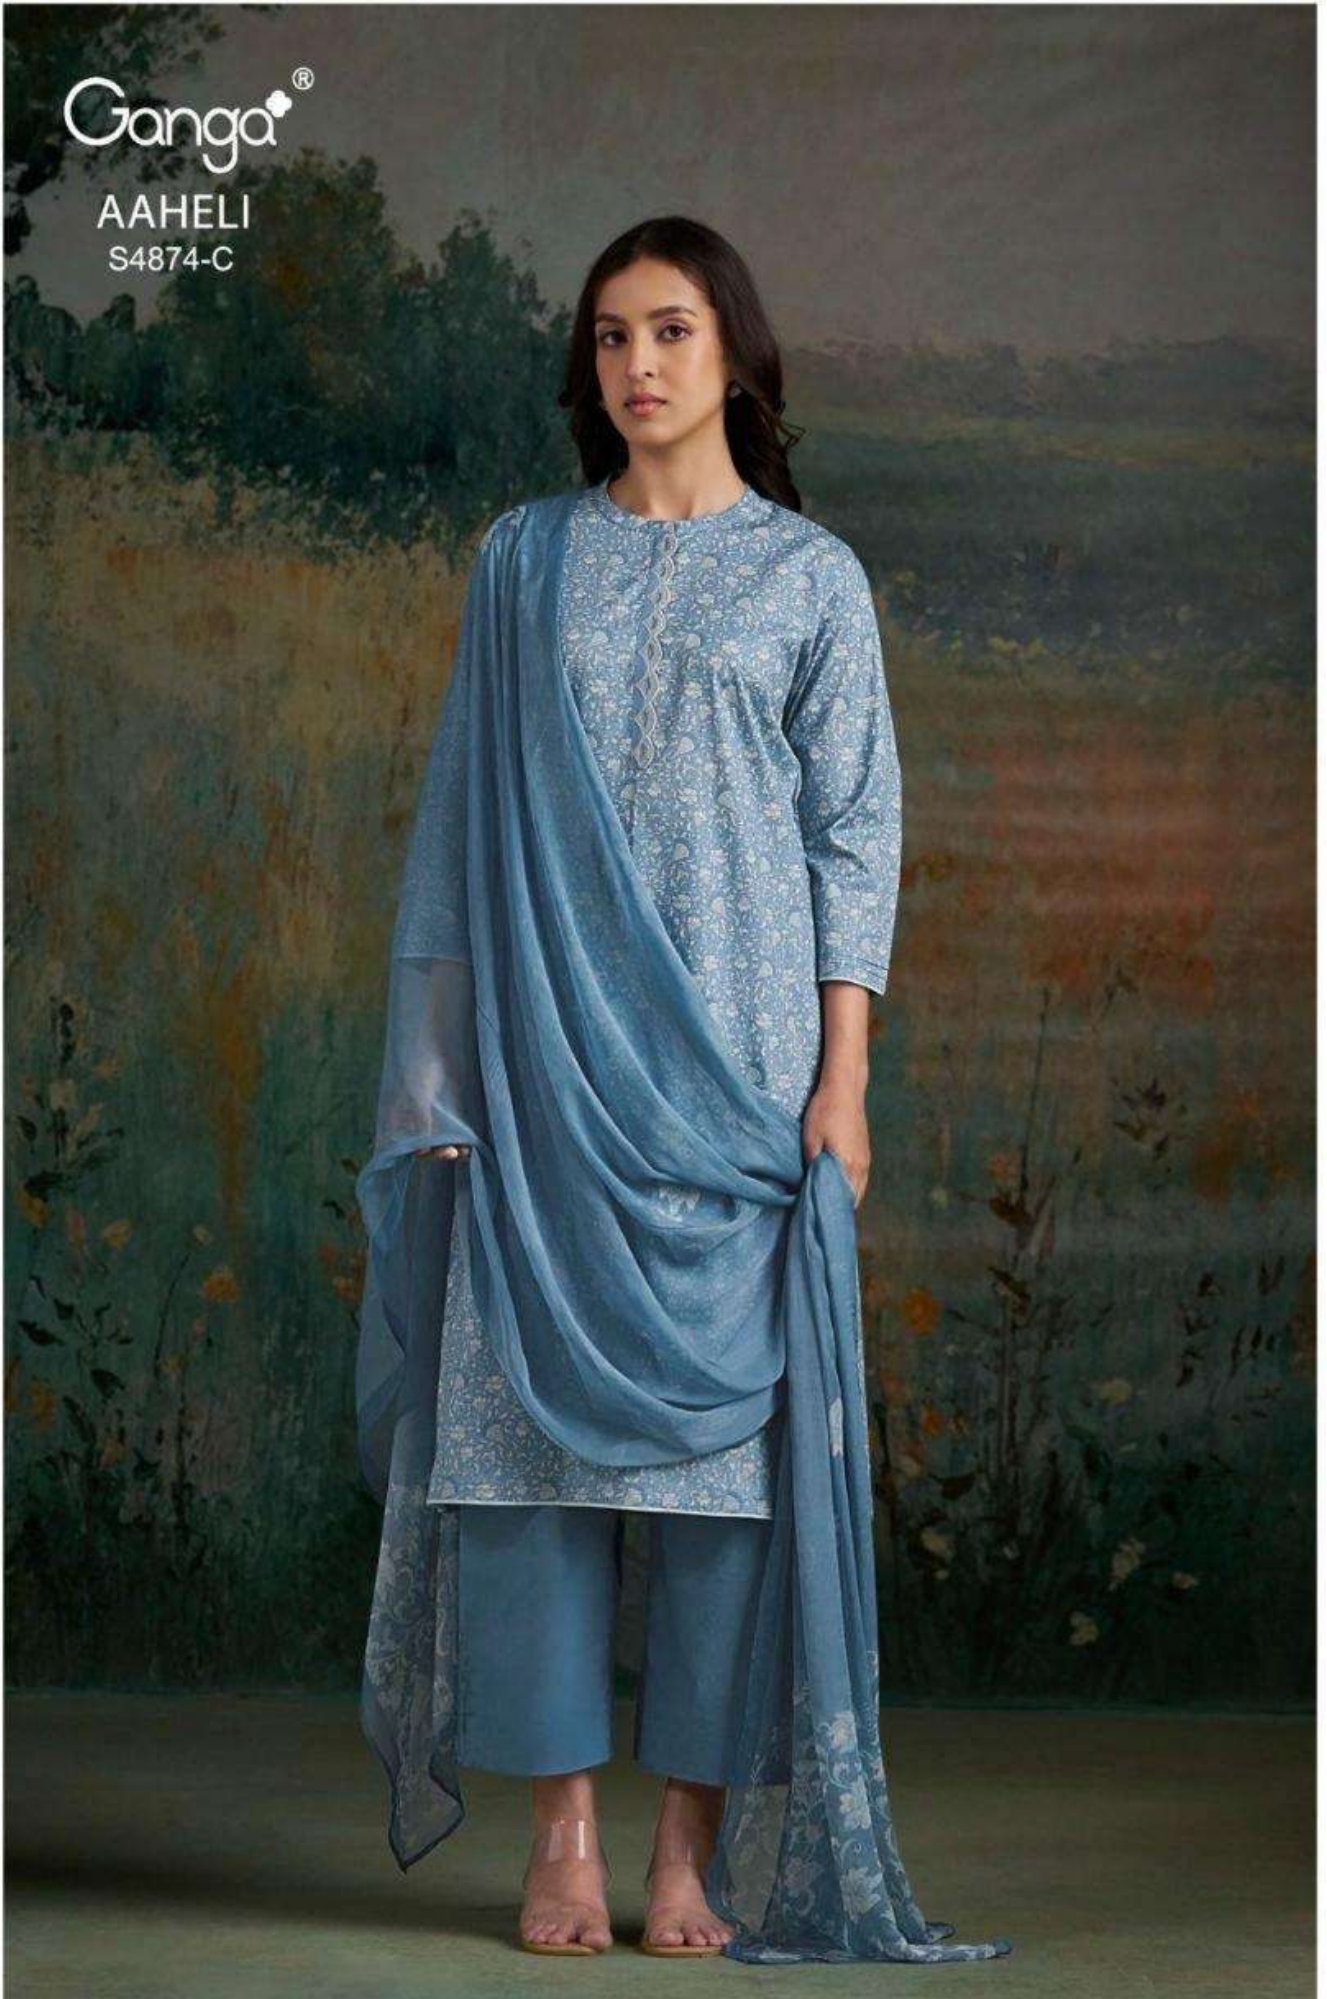

Ganga®

AAHELI  
S4874-C

Ganga®

AAHELI  
S4874

Ganga®

AAHELI  
S4874-C

Ganga®

AAHELI  
S4874-C

Ganga®

AAHELI  
S4874

Ganga®  
AAHELI  
S4874

—DESCRIPTION—

~TOP~

PREMIUM COTTON PRINTED WITH EMBROIDERY,  
SOLID COLOR BORDER ON DAMAN & SLEEVES.

~BOTTOM~

PREMIUM COTTON SOLID COLOR