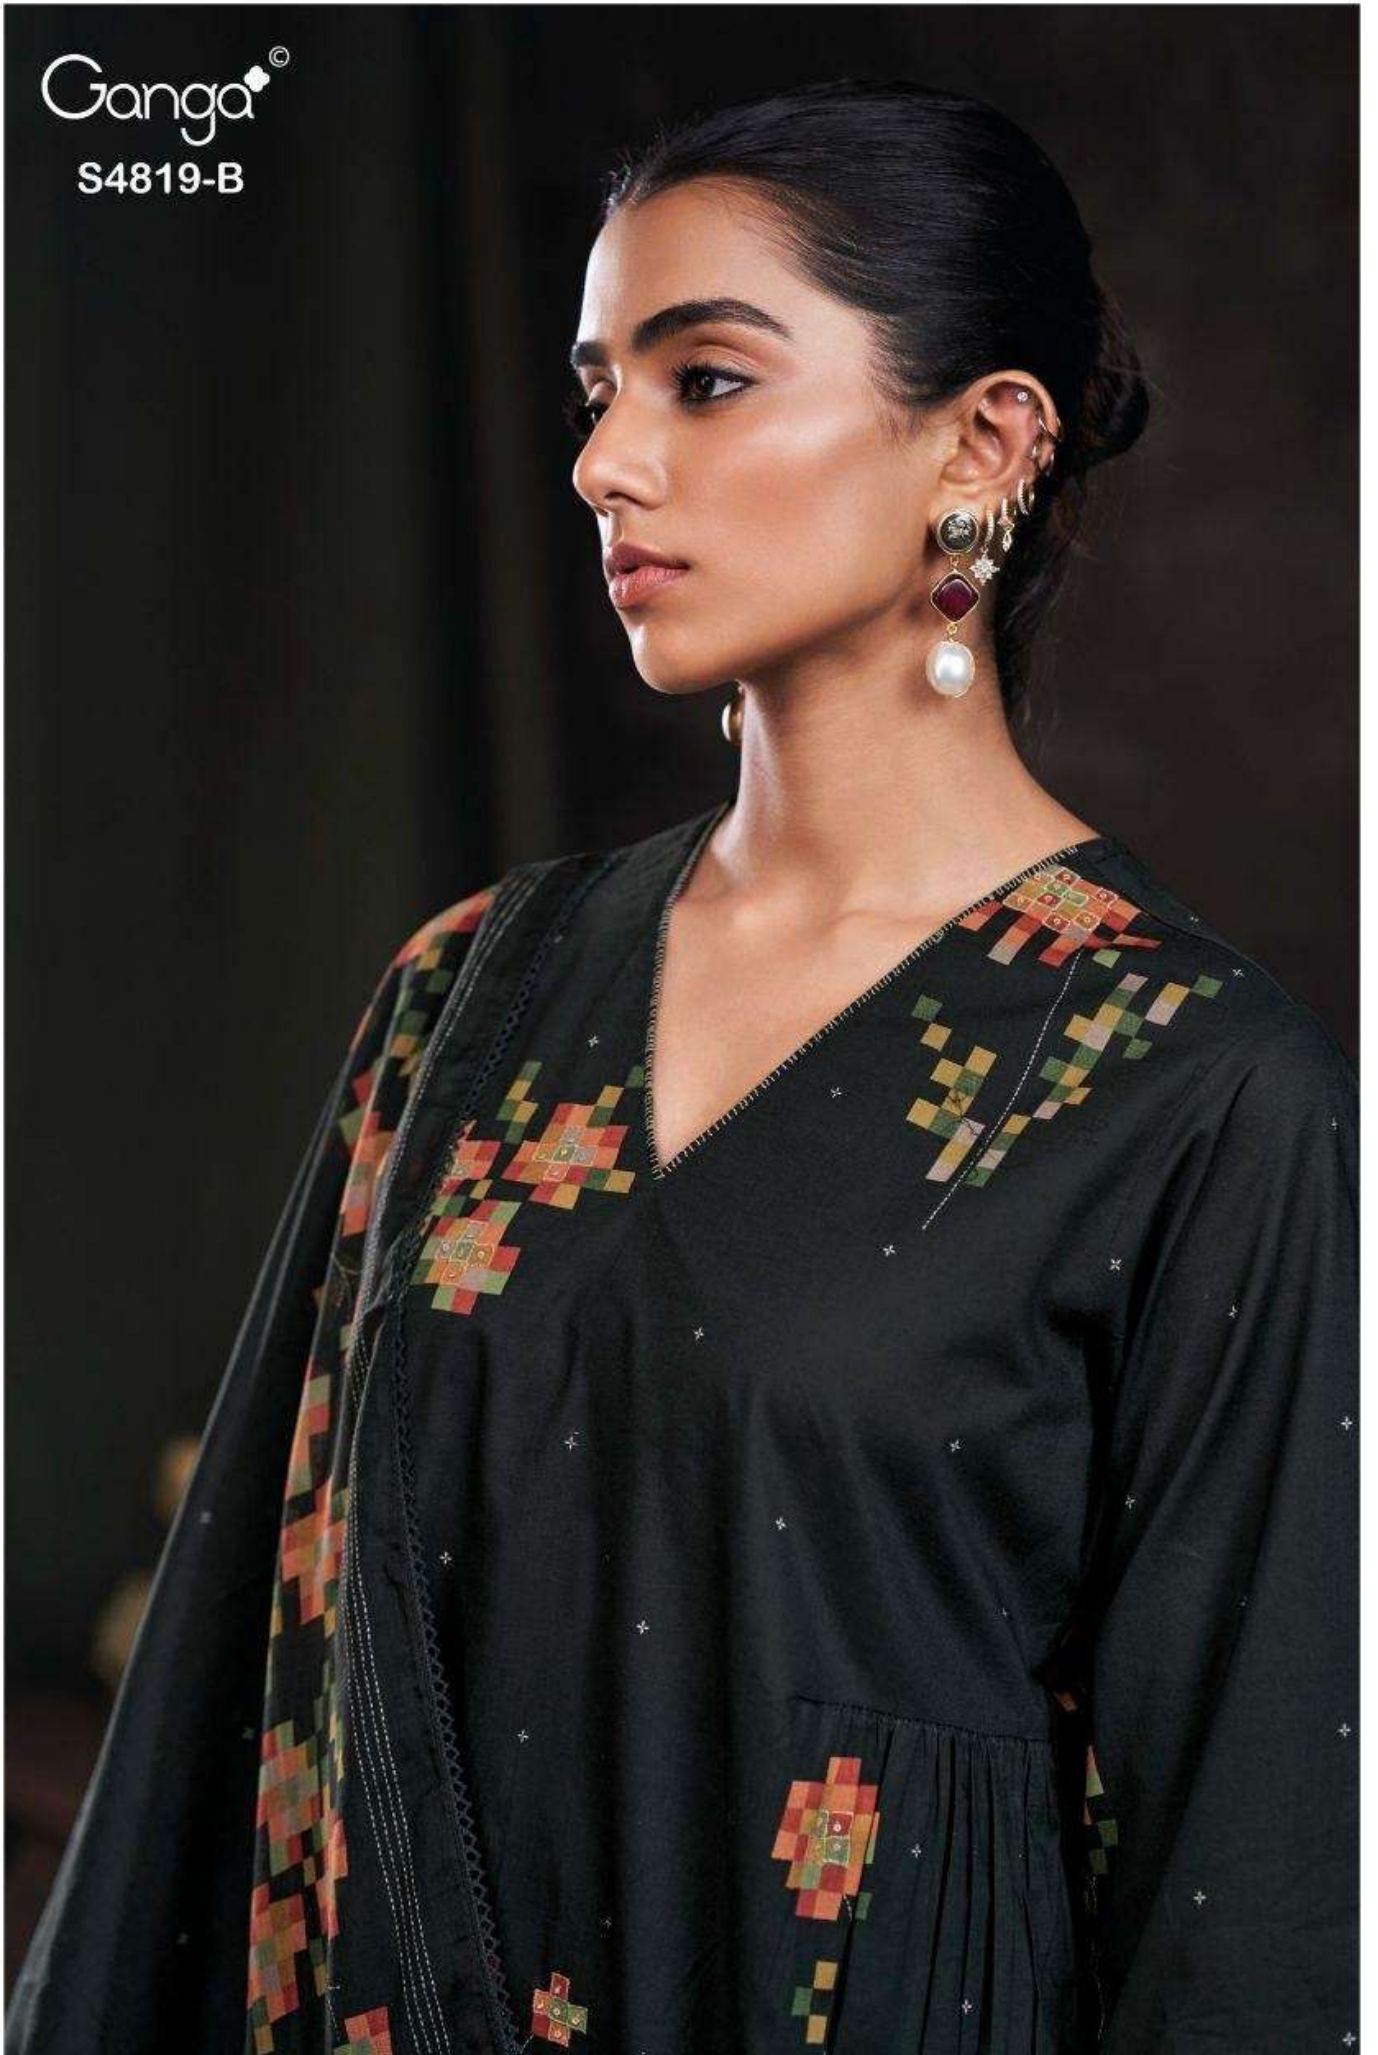

Ganga®
S4819-B