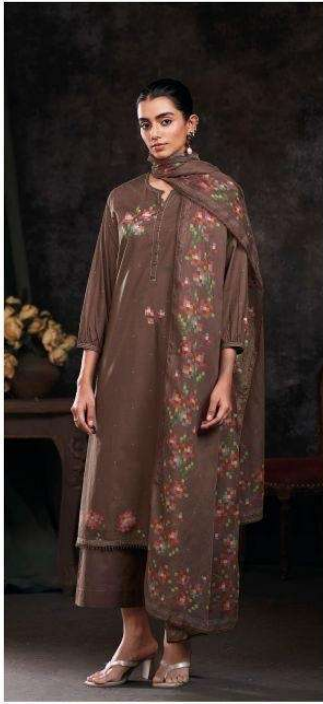

Ganga[®]

S4819-B

Ganga[®]

Tirzah

S4819

Ganga[®]

S4819-B

Ganga[®]
S4819-C

Ganga[®]
S4819-B

Ganga[®]

S4819-A

Ganga[®]

S4819-A

Ganga[®]
S4819-C

Ganga[®]
S4819-D

Ganga[®]
S4819-D

DESCRIPTION

~TOP~

PREMIUM COTTON PRINTED WITH HAND EMBROIDERY,
HAND WORK, SCHIFFLI EMBROIDERY LACE ON
DAMAN & SLEEVES.

~BOTTOM~

PREMIUM COTTON SOLID COLOR

~DUPATTA~

PREMIUM COTTON MUL PRINTED WITH CROCHET
LACE BORDER.