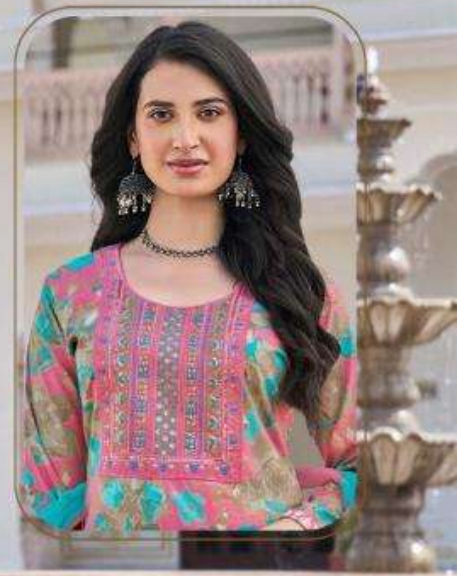

Kavya^{TM}

Premium Product by kanika

Deepika

63007