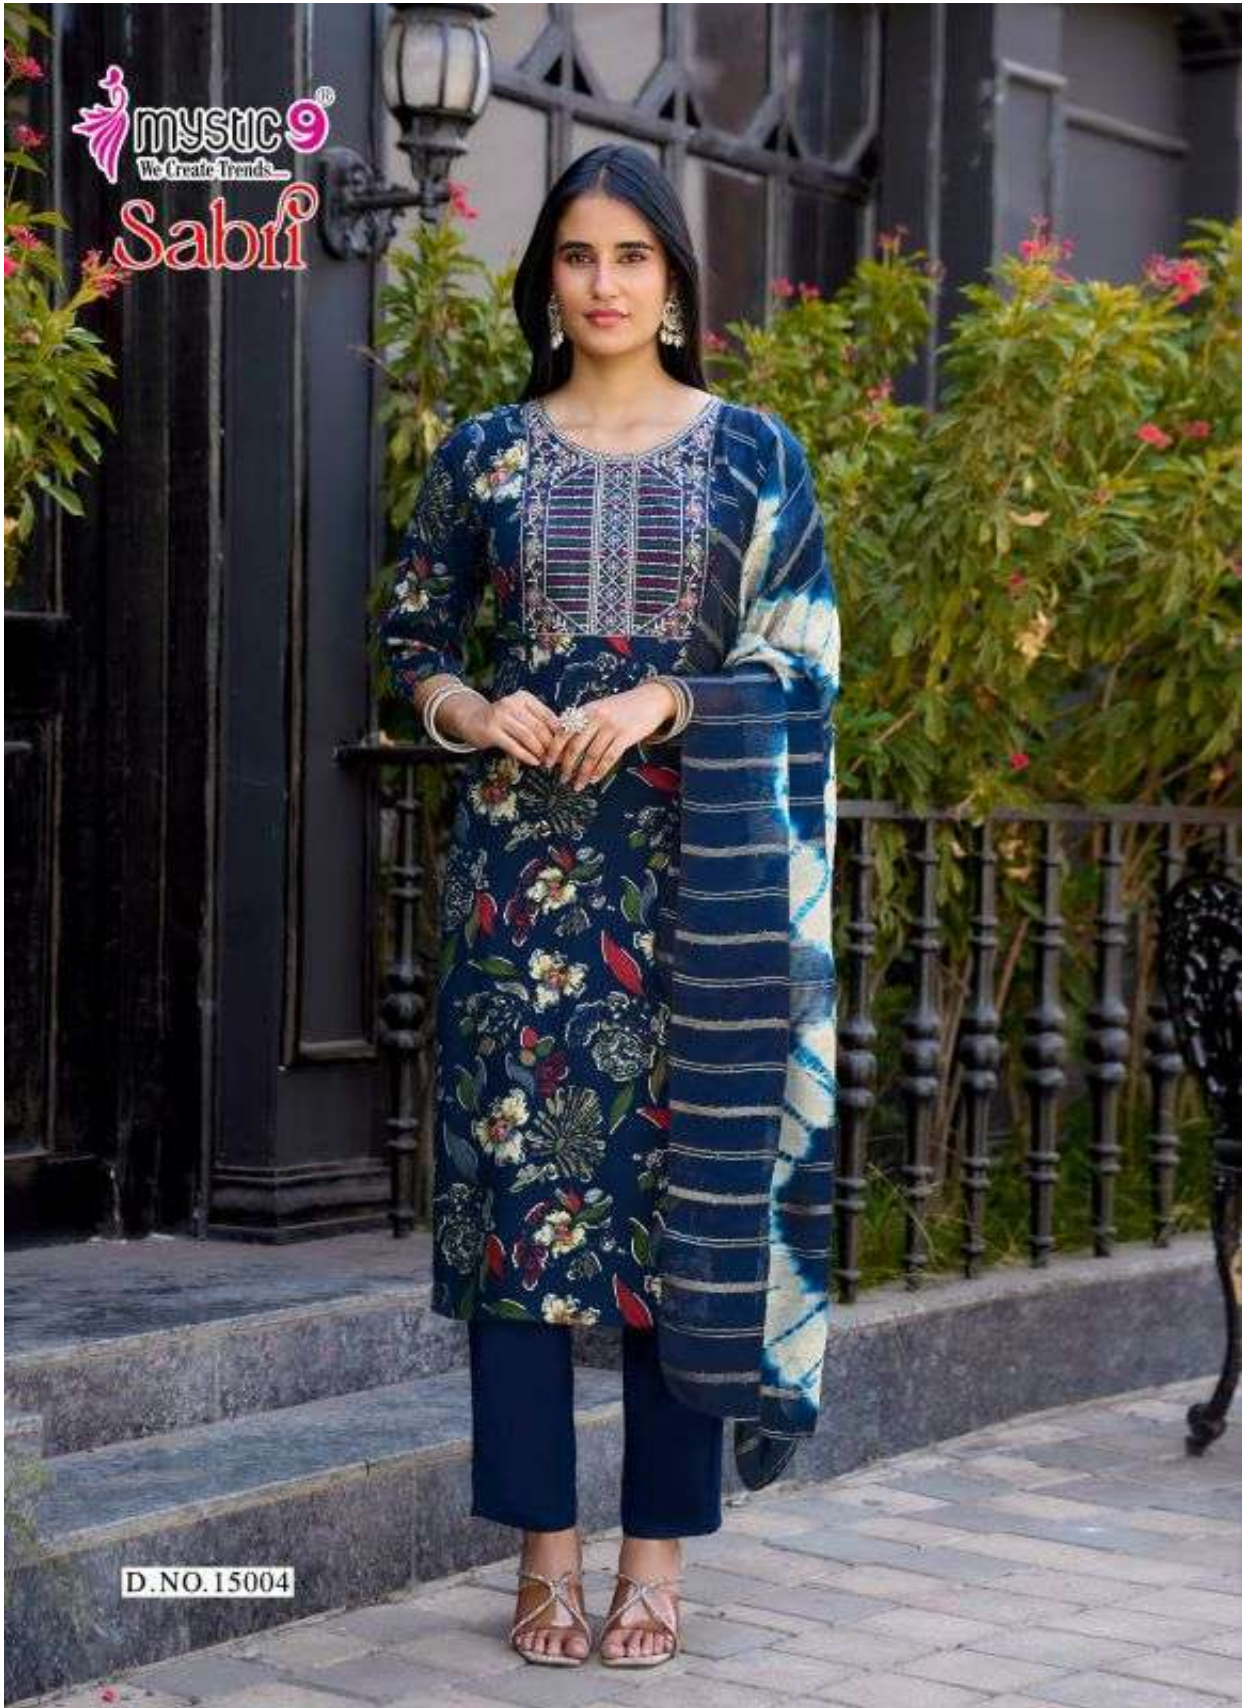

D.NO.15001

mystic 9
We Create Trends
Sabri

D.NO.15004

mystic 9[®]
We Create Trends...

Sabri

Mood regal

Lush shades of teal, viridian & grape lend an opulence to monsoon's saustere palette

TRADITIONAL glamour