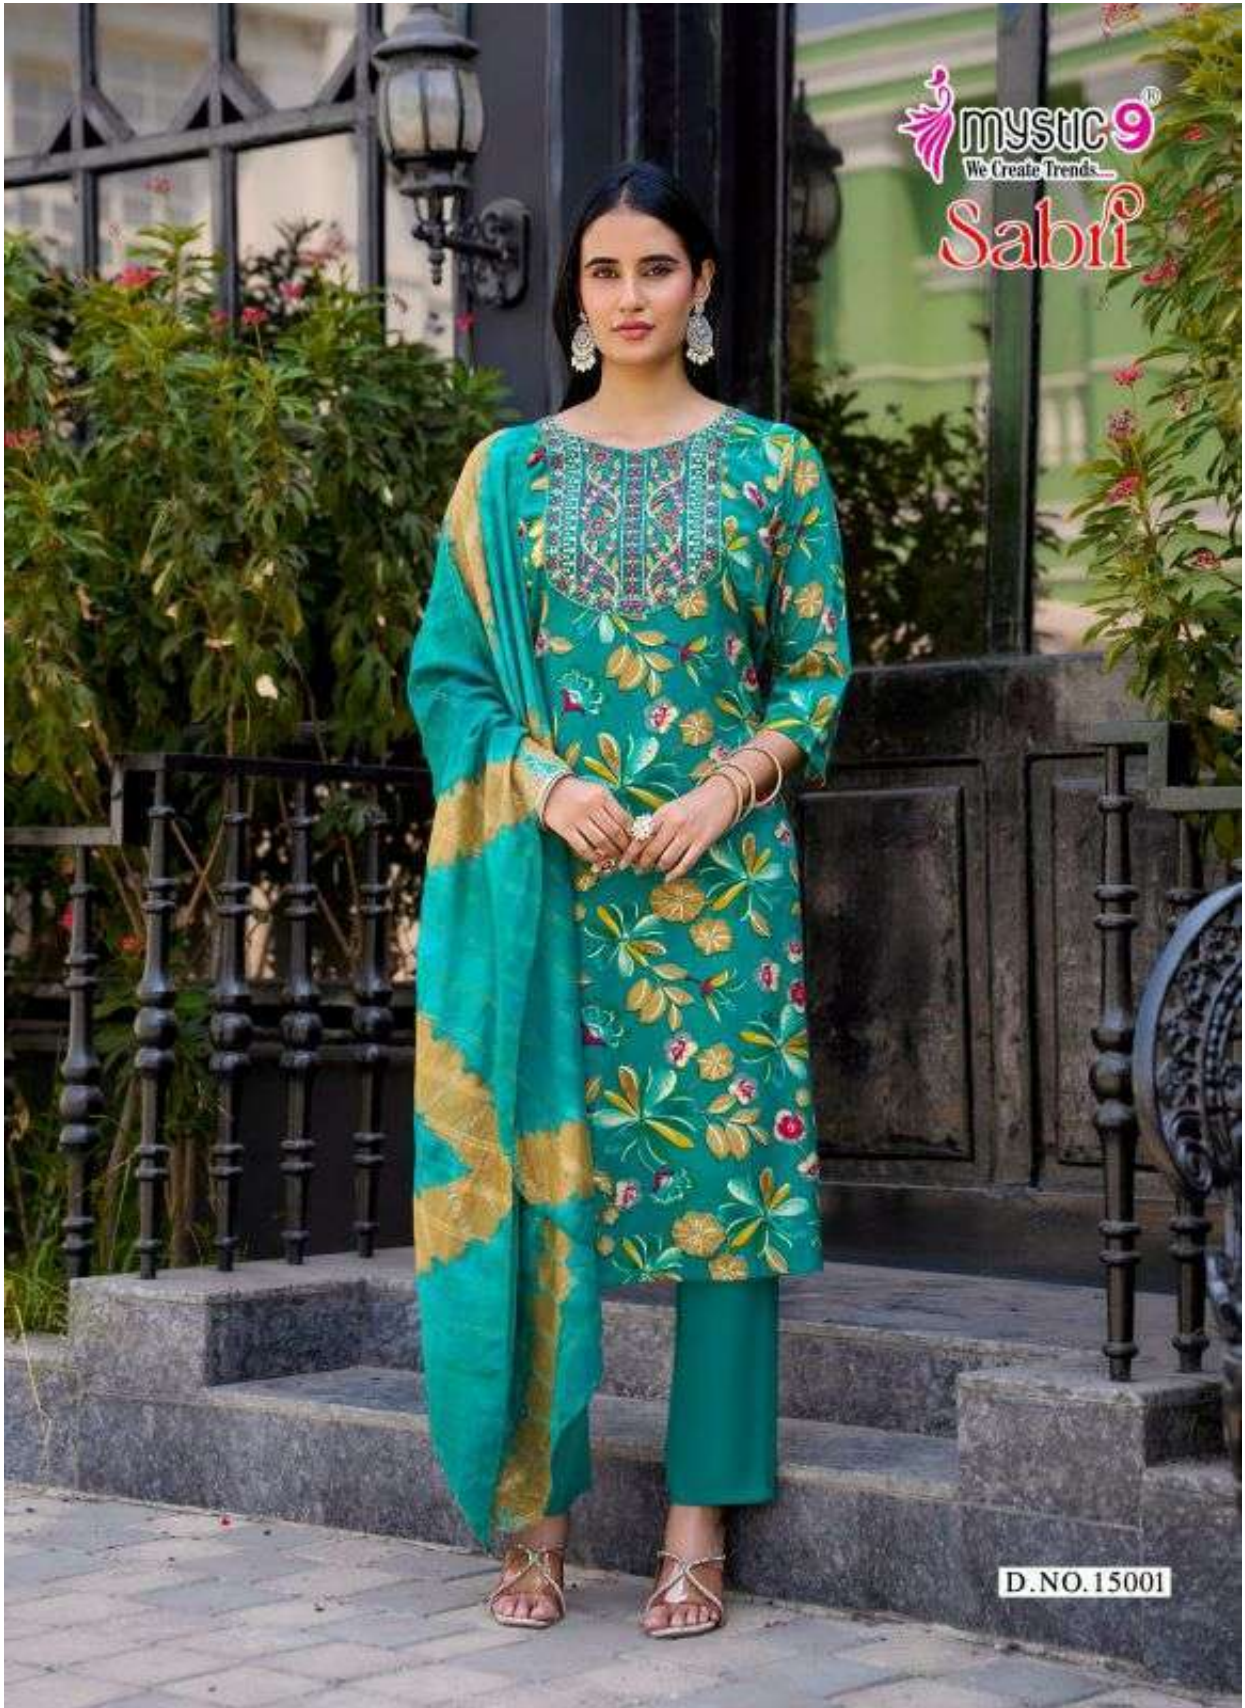

mystic 9^{TM}
We Create Trends...
Sabri

D.NO.15001