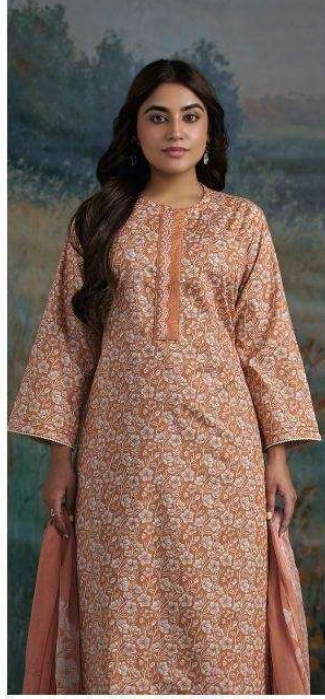

S4835-C

S4835-C

S4835-D

S4835 -A

S4835 -B

S4835 -C

S4835 -D

Ganga®
AADITRI
S4835 -A/B/C/D

S4835-A

Ganga®

Ganga®
AADITRI
S4835

AADITRI
S4835

—DESCRIPTION—

~TOP~

PREMIUM COTTON PRINTED WITH EMBROIDERY,
CROCHET LACE ON DAMAN & SLEEVES.

~BOTTOM~

PREMIUM COTTON SOLID COLOR

~DUPATTA~

PREMIUM PURE CHIFFON PRINTED.

Ganga®

AADITRI

S4835

S4835-B