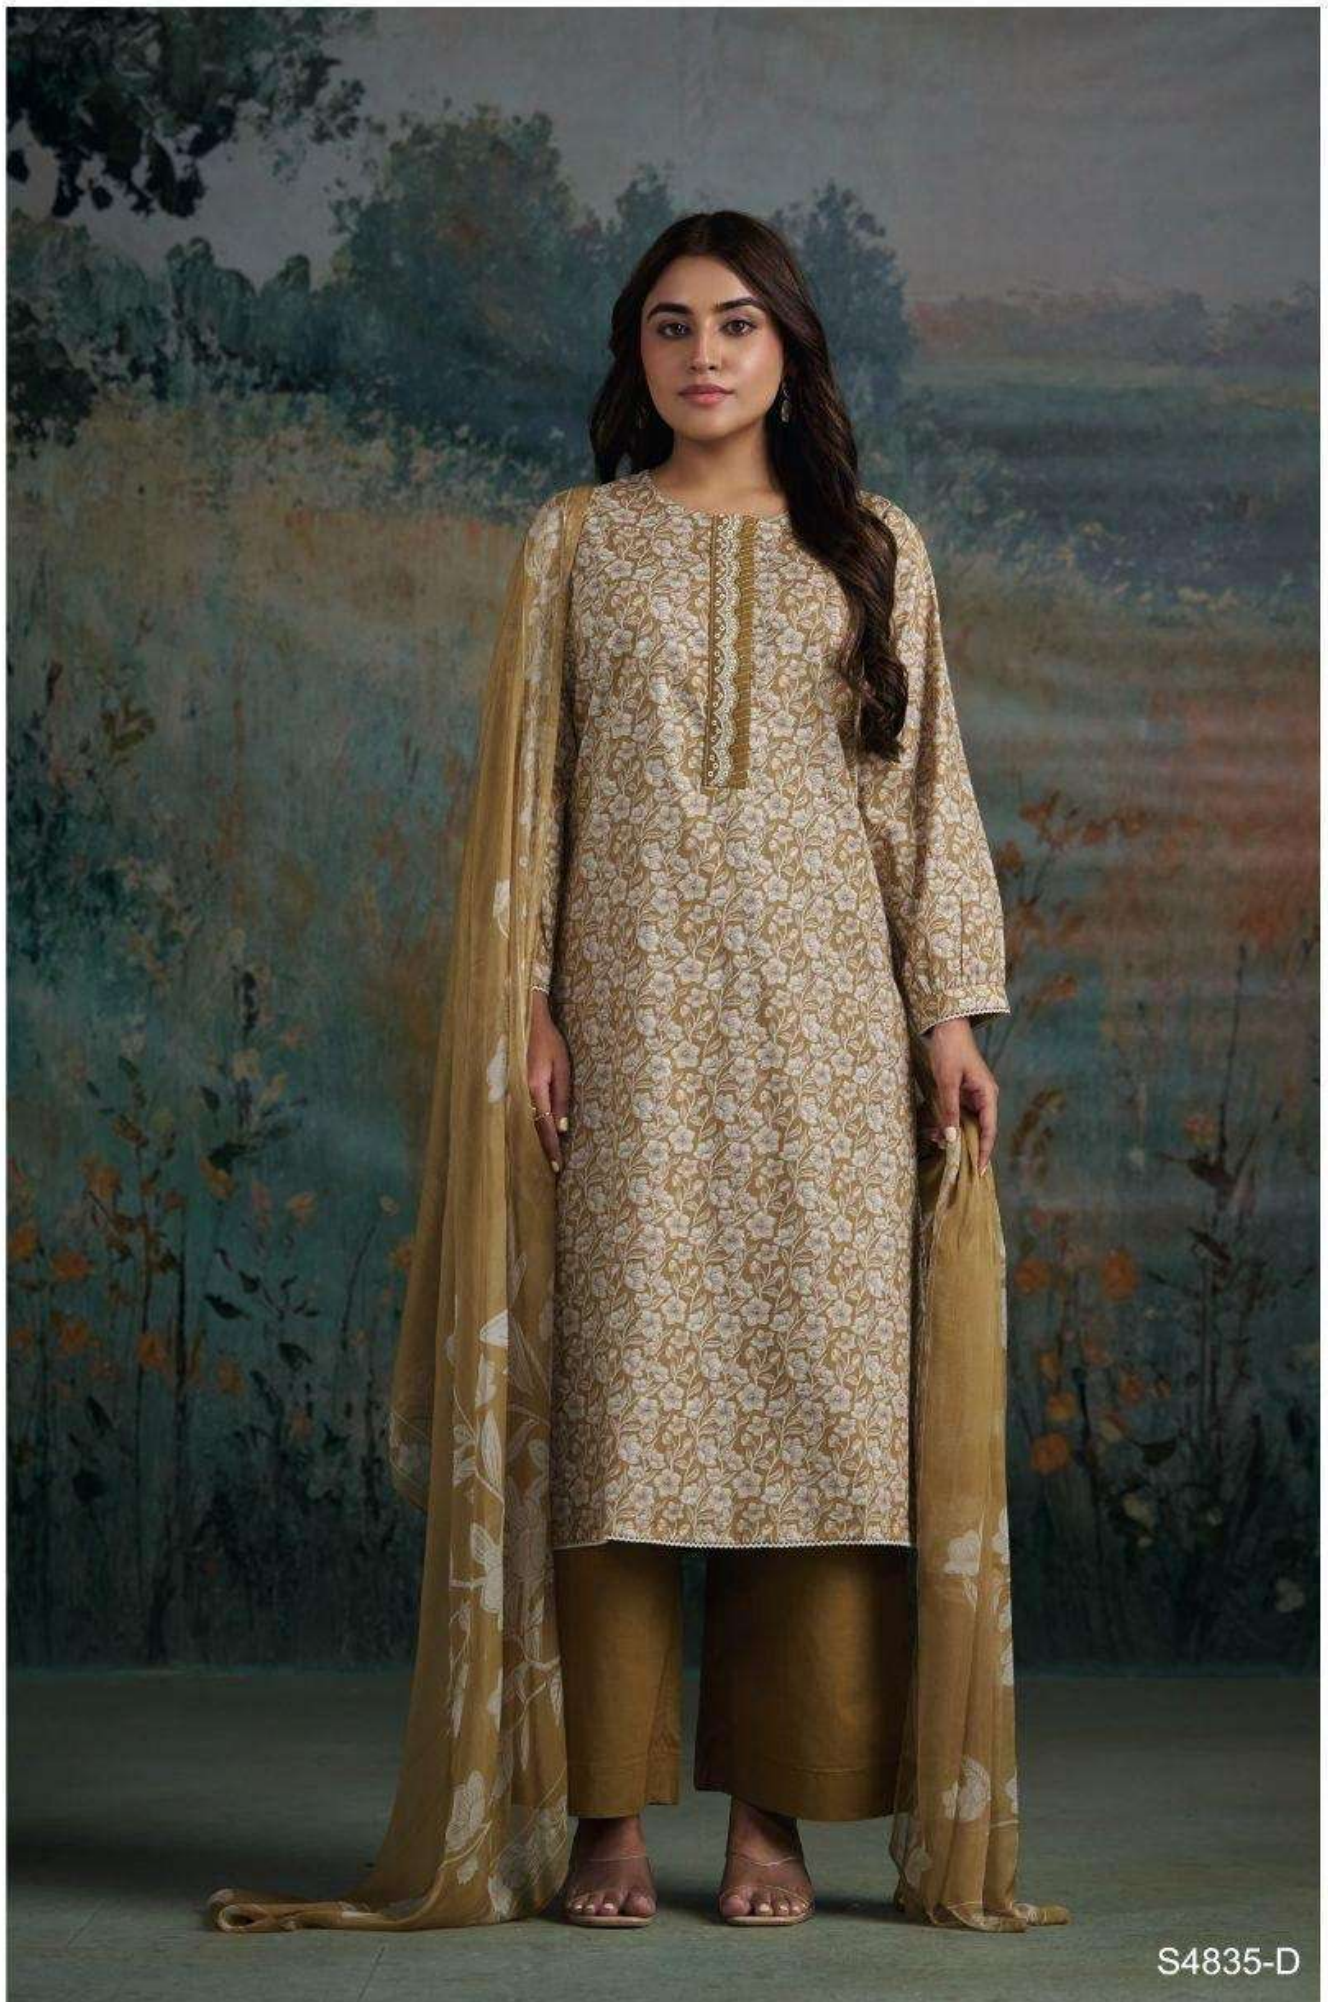

S4835-C

S4835-C

S4835-D

S4835 -A

S4835 -B

S4835 -C

S4835 -D

Ganga®
AADITRI
S4835 -A/B/C/D

S4835-A

Ganga®

Ganga®
AADITRI
S4835

AADITRI
S4835

—DESCRIPTION—

~TOP~

PREMIUM COTTON PRINTED WITH EMBROIDERY,
CROCHET LACE ON DAMAN & SLEEVES.

~BOTTOM~

PREMIUM COTTON SOLID COLOR

~DUPATTA~

PREMIUM PURE CHIFFON PRINTED.

Ganga®

AADITRI

S4835

S4835-B