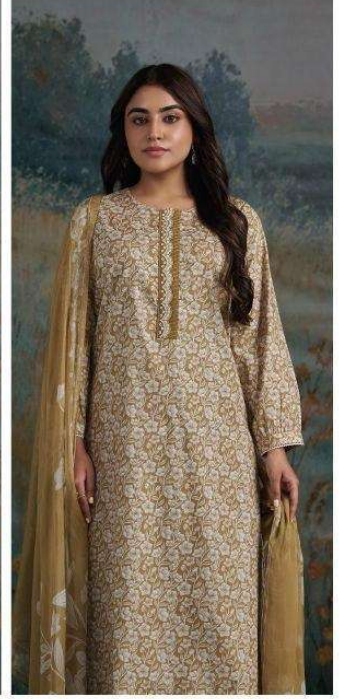

S4835-C

S4835-C

S4835-D

S4835 -A

S4835 -B

S4835 -C

S4835 -D

Ganga®
AADITRI
S4835 -A/B/C/D

S4835-A

Ganga®

Ganga®
AADITRI
S4835

AADITRI
S4835

—DESCRIPTION—

~TOP~

PREMIUM COTTON PRINTED WITH EMBROIDERY,
CROCHET LACE ON DAMAN & SLEEVES.

~BOTTOM~

PREMIUM COTTON SOLID COLOR

~DUPATTA~

PREMIUM PURE CHIFFON PRINTED.

Ganga®

AADITRI

S4835

S4835-B