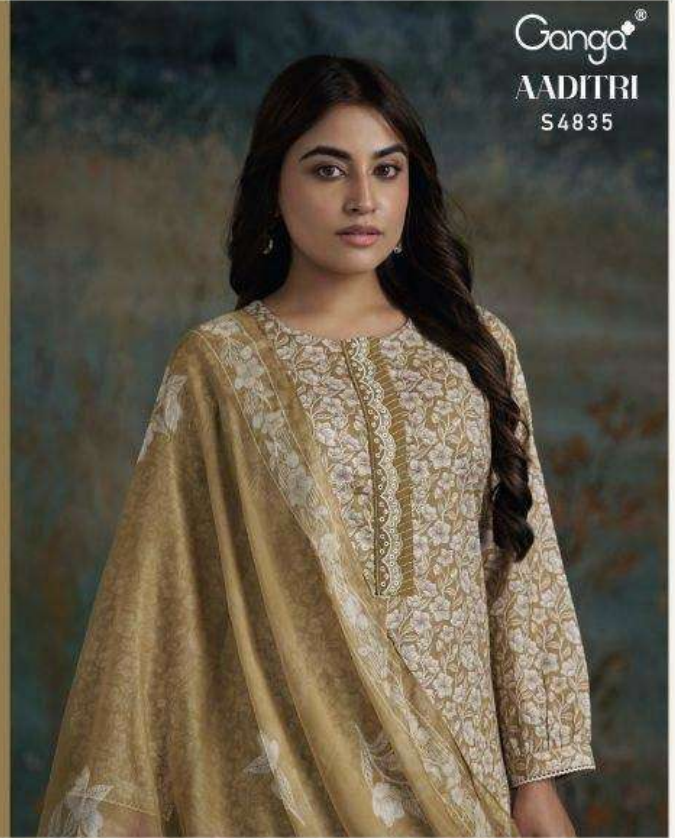

S4835-C

S4835-C

S4835-D

S4835 -A

S4835 -B

S4835 -C

S4835 -D

Ganga®
AADITRI
S4835 -A/B/C/D

S4835-A

Ganga®

Ganga®
AADITRI
S4835

AADITRI
S4835

—DESCRIPTION—

~TOP~

PREMIUM COTTON PRINTED WITH EMBROIDERY,
CROCHET LACE ON DAMAN & SLEEVES.

~BOTTOM~

PREMIUM COTTON SOLID COLOR

~DUPATTA~

PREMIUM PURE CHIFFON PRINTED.

Ganga®

AADITRI

S4835

S4835-B