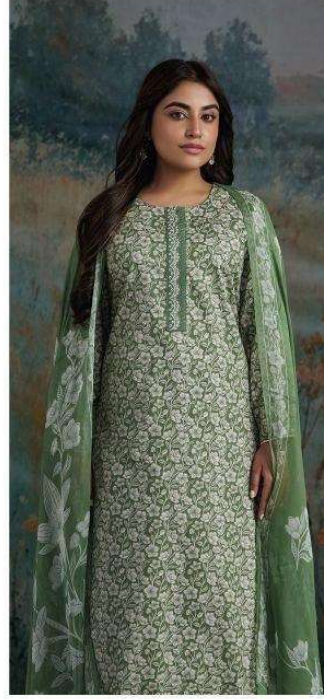

S4835-C

S4835-C

S4835-D

S4835 -A

S4835 -B

S4835 -C

S4835 -D

Ganga®
AADITRI
S4835 -A/B/C/D

S4835-A

Ganga®

Ganga®
AADITRI
S4835

AADITRI
S4835

—DESCRIPTION—

~TOP~

PREMIUM COTTON PRINTED WITH EMBROIDERY,
CROCHET LACE ON DAMAN & SLEEVES.

~BOTTOM~

PREMIUM COTTON SOLID COLOR

~DUPATTA~

PREMIUM PURE CHIFFON PRINTED.

Ganga®

AADITRI

S4835

S4835-B