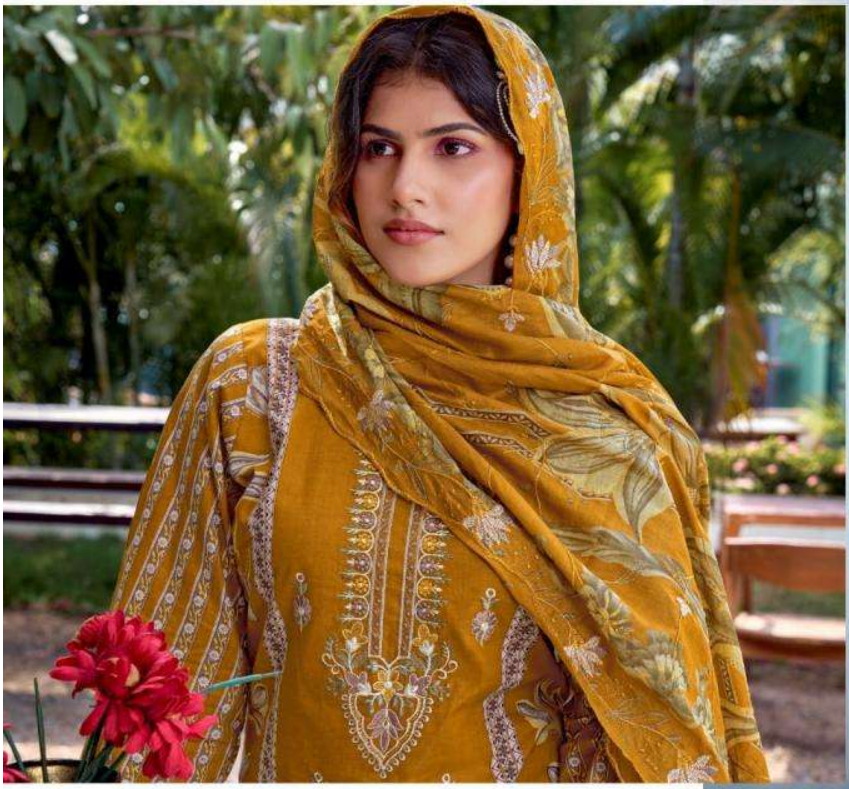

Levisha®

Spun with care, our fabrics are born from a symphony of yarn blends and advanced weaving.

1005