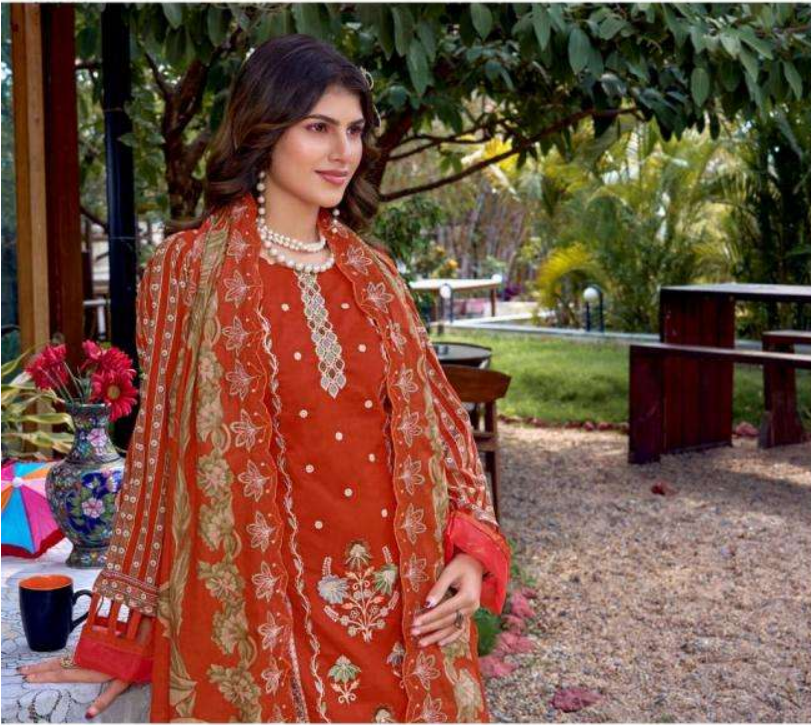

ALL IN ALL, JUST THE PERFECT

Dainty details, natural shade and a whiff of pure bliss; All in all, just the perfect ensemble for the woman who finds solace in extravagant chic.