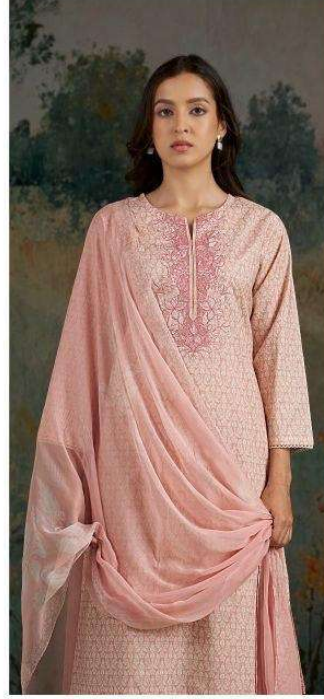

S4933-C

Ganga®

CAMELI
S4933

S4933-A

Ganga®

CAMELI
S4933

Ganga®
CAMELI
S4933

—DESCRIPTION—

~TOP~

PREMIUM COTTON PRINTED WITH EMBROIDERY,
CROCHET LACE ON DAMAN & SLEEVES.

~BOTTOM~

PREMIUM COTTON PRINTED.

~DUPATTA~

PREMIUM PURE CHIFFON PRINTED.

S4933-A

S4933-B