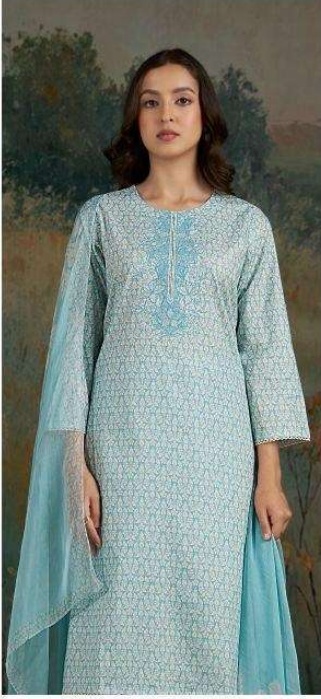

S4933-C

Ganga®

CAMELI
S4933

S4933-A

Ganga®

CAMELI
S4933

Ganga®
CAMELI
S4933

—DESCRIPTION—

~TOP~

PREMIUM COTTON PRINTED WITH EMBROIDERY,
CROCHET LACE ON DAMAN & SLEEVES.

~BOTTOM~

PREMIUM COTTON PRINTED.

~DUPATTA~

PREMIUM PURE CHIFFON PRINTED.

S4933-A

S4933-B