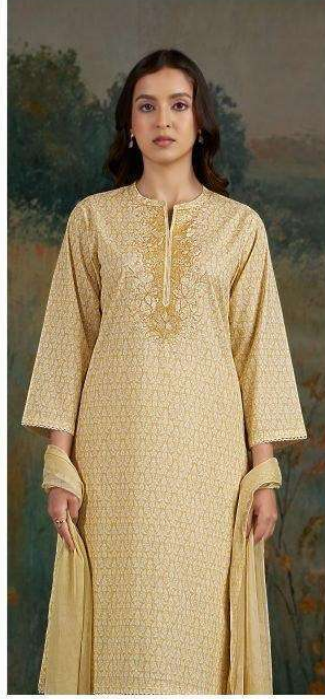

S4933-C

Ganga®

CAMELI
S4933

S4933-A

Ganga®

CAMELI
S4933

Ganga®
CAMELI
S4933

—DESCRIPTION—

~TOP~

PREMIUM COTTON PRINTED WITH EMBROIDERY,
CROCHET LACE ON DAMAN & SLEEVES.

~BOTTOM~

PREMIUM COTTON PRINTED.

~DUPATTA~

PREMIUM PURE CHIFFON PRINTED.

S4933-A

S4933-B