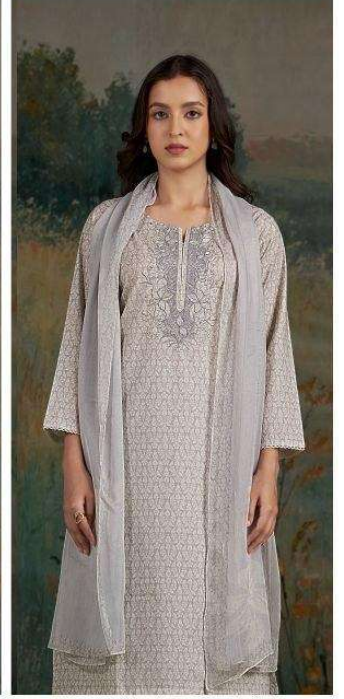

S4933-D

Ganga®
CAMELI
S4933-A/B/C/D