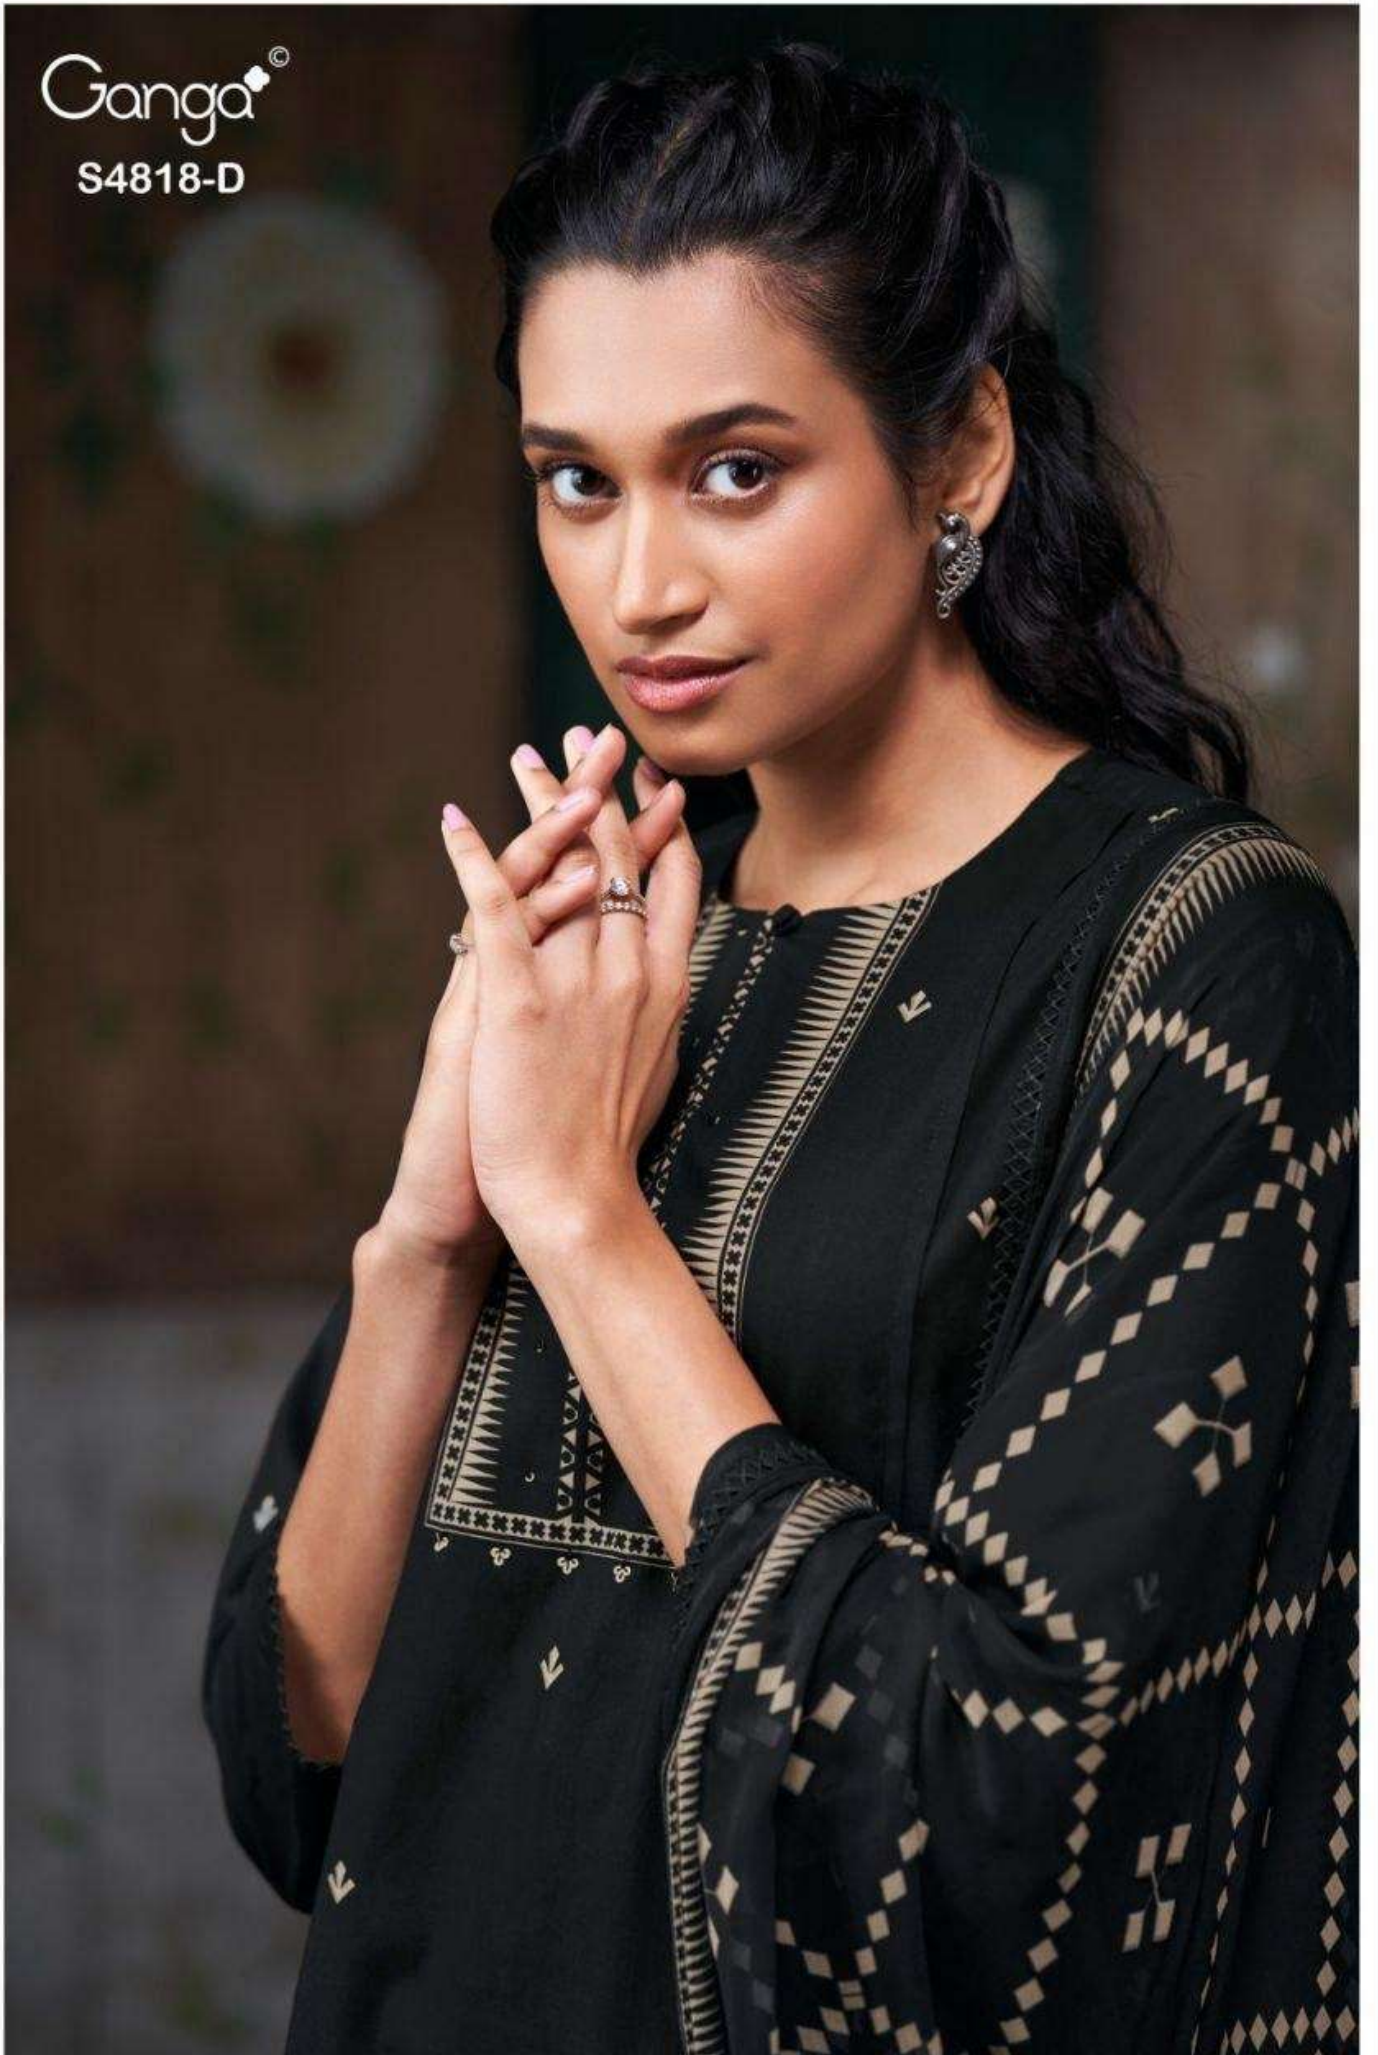

Ganga®
S4818-D