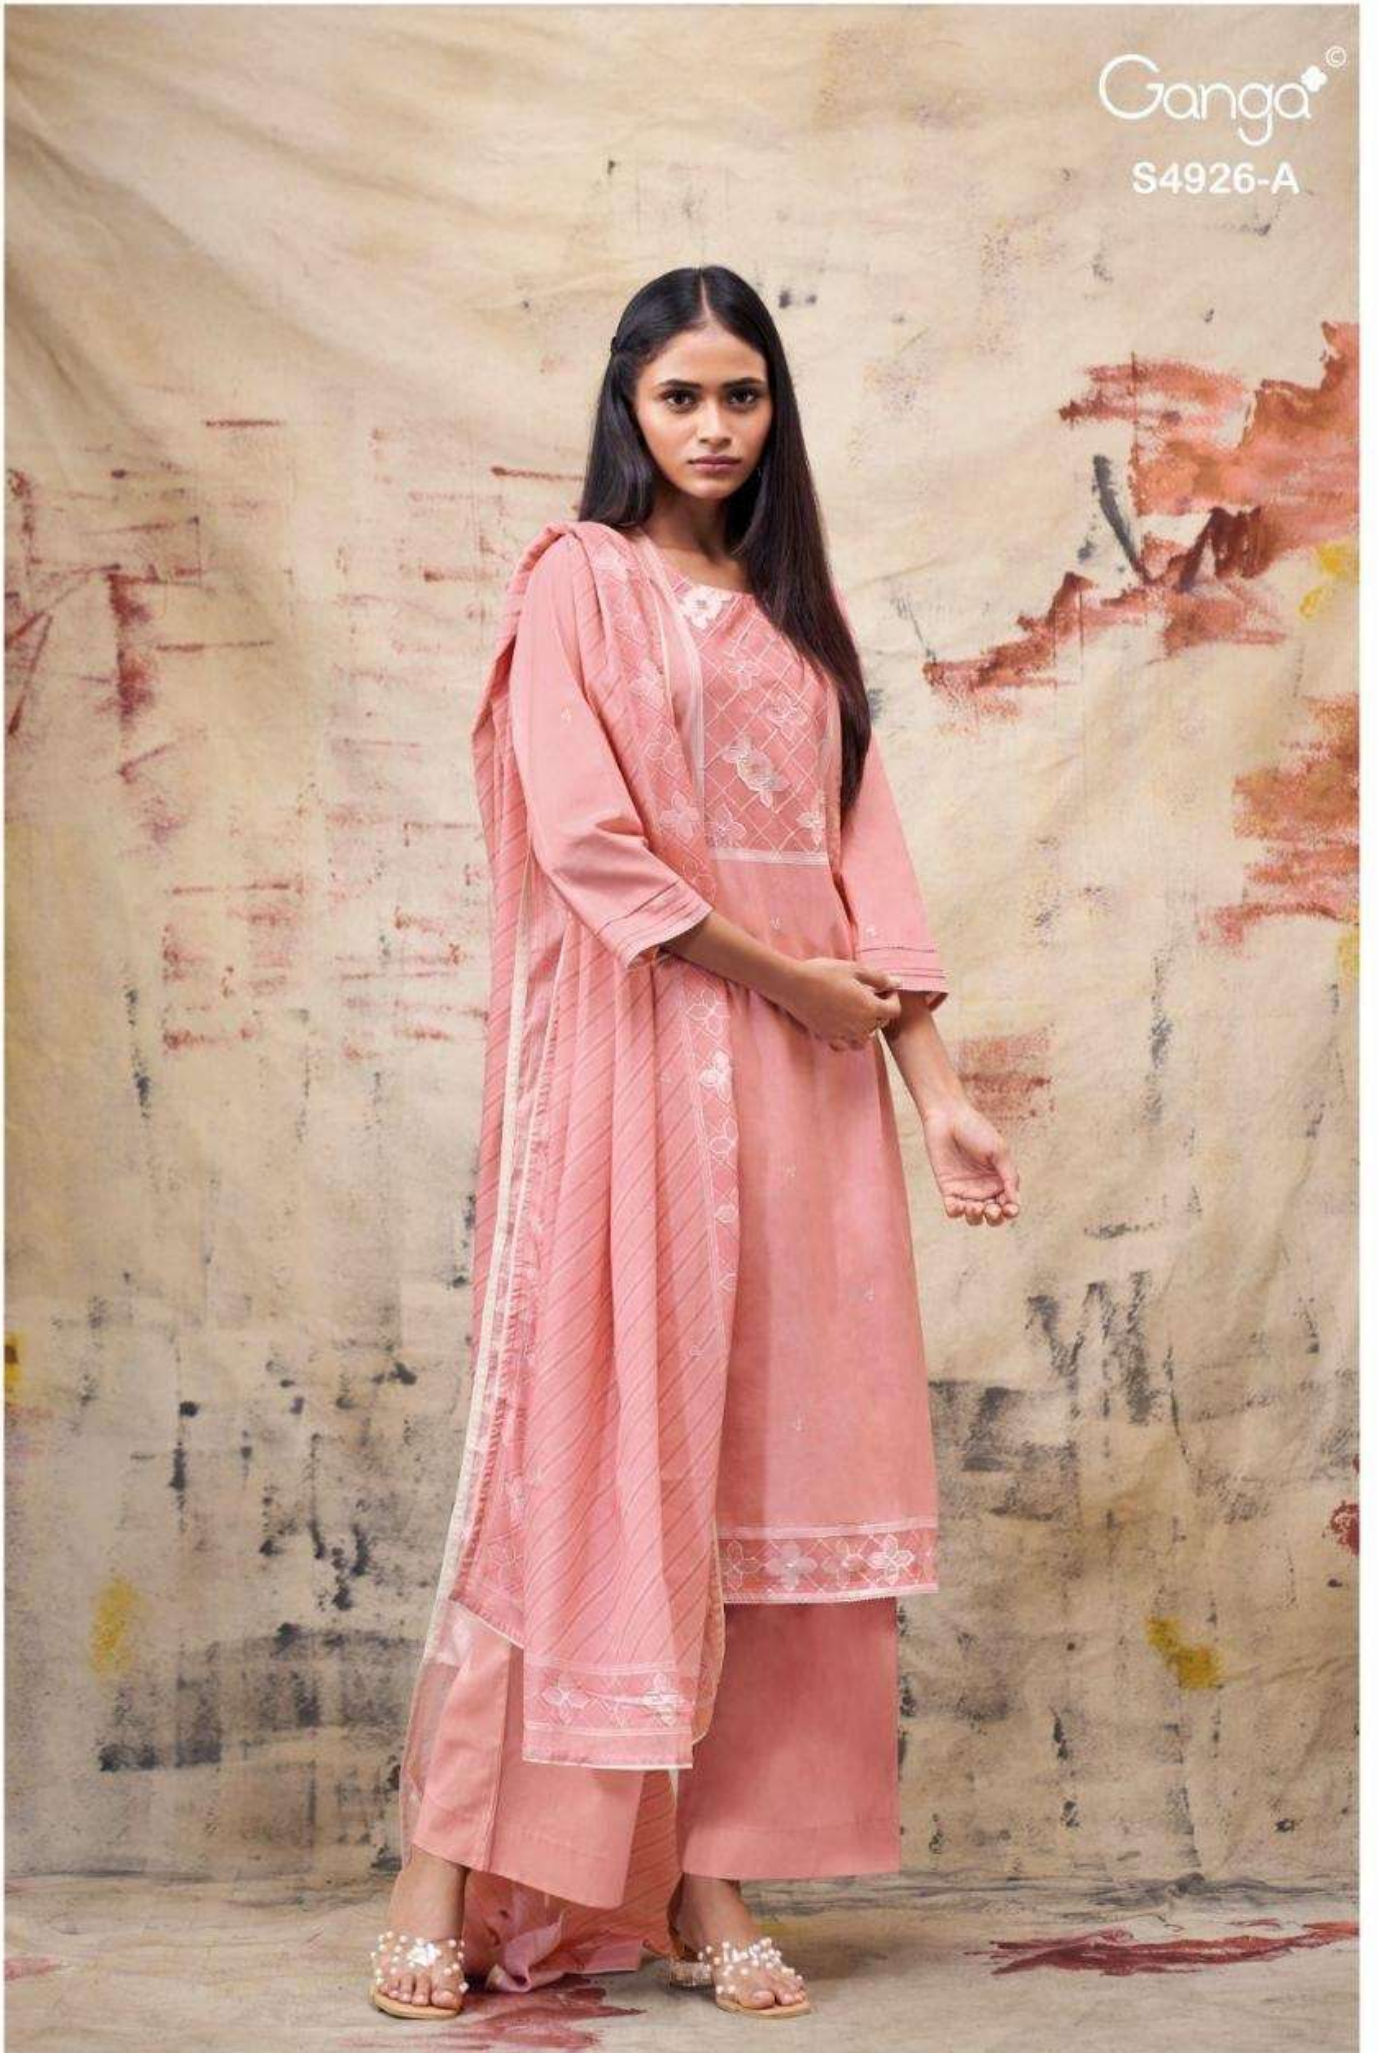

Ganga®

Ganga®
Garvya
S4926

Garvya
S4926

DESCRIPTION

~TOP~

PREMIUM COTTON PRINTED WITH HAND EMBROIDERY,
HAND WORK, CROCHET LACE BORDER ON
DAMAN & SLEEVES.

~BOTTOM~

PREMIUM COTTON SOLID COLOR

~DUPATTA~

PREMIUM COTTON MUL PRINTED WITH SOLID COLOR
COTTON BORDER.

Ganga[®]
S4926-D

Ganga[®]

S4926-B

Ganga[®]

S4926-A

Ganga[®]
S4926-C