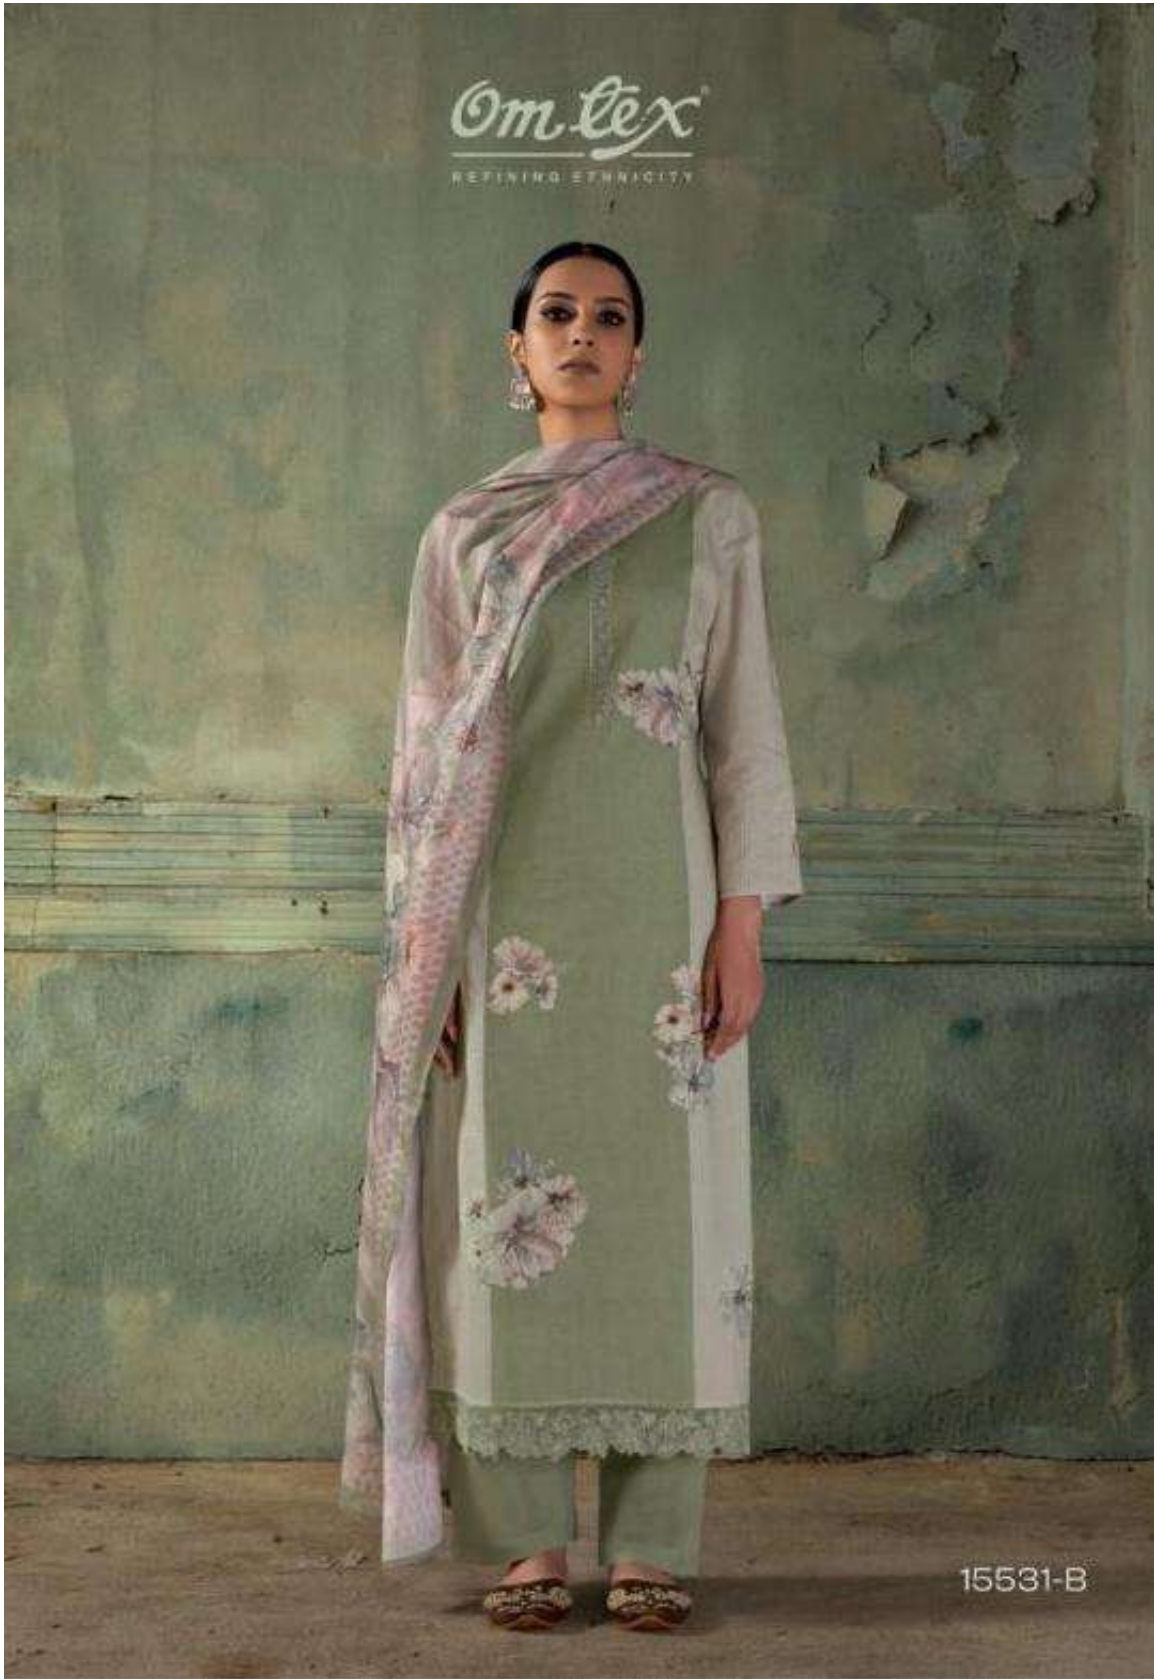

Om Lex
REFINING ETHNICITY

15531-B

DESCRIPTION

TOP

PREMIUM LAWN COTTON
DIGITAL PRINT WITH
EMBROIDERY LACE

BOTTOM

PREMIUM LAWN COTTON

DUPATTA