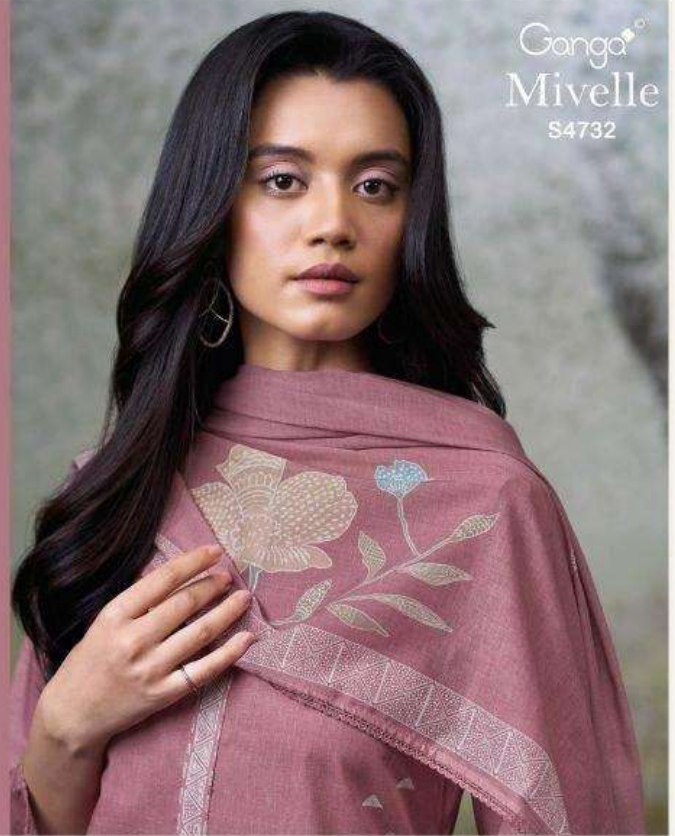

Ganga[®]
Mivelle
S4732- A/B/C/D

Ganga[®]

S4732-B

Ganga®

Ganga®
Mivelle
S4732

Mivelle
S4732

—DESCRIPTION—

~TOP~

PREMIUM COTTON PRINTED WITH HAND EMBROIDERY,
HAND WORK, PRINTED NECK LACE, CROCHET LACE ON
DAMAN & SLEEVES.

~BOTTOM~

PREMIUM COTTON SOLID COLOR.

~DUPATTA~

PREMIUM COTTON MUL PRINTED WITH CROCHET
LACE BORDER.