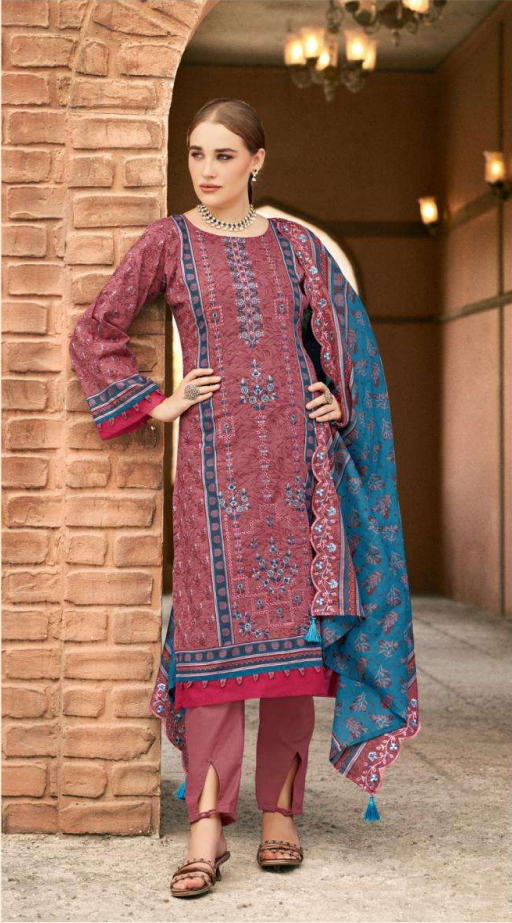

Levisha®

1713
"Breeze In. Shine On."