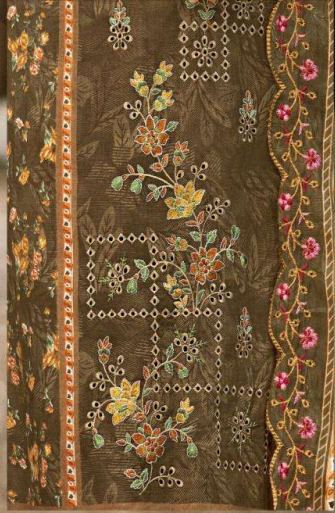

Levisha®

1717

Levisha®

Character, character, character
— might be the difference
between a man and a woman.
It's not just the way you look,
it's the way you think and the way you act.
It's the way you live and the way you love.

Levisha®

"Made for Golden Hours"

1714

Levisha®

1715

"A shade of green that
speaks royalty
and serenity."

Levisha®

"Draped in green,
walking gently through
the world like nature intended."

1718

Levisha®

1716

Created for summer
living, where
comfort meets
radiant style

Levisha®

Let every outfit flow like warm ocean air, soft against your skin and bold enough to turn every sidewalk into your runway.