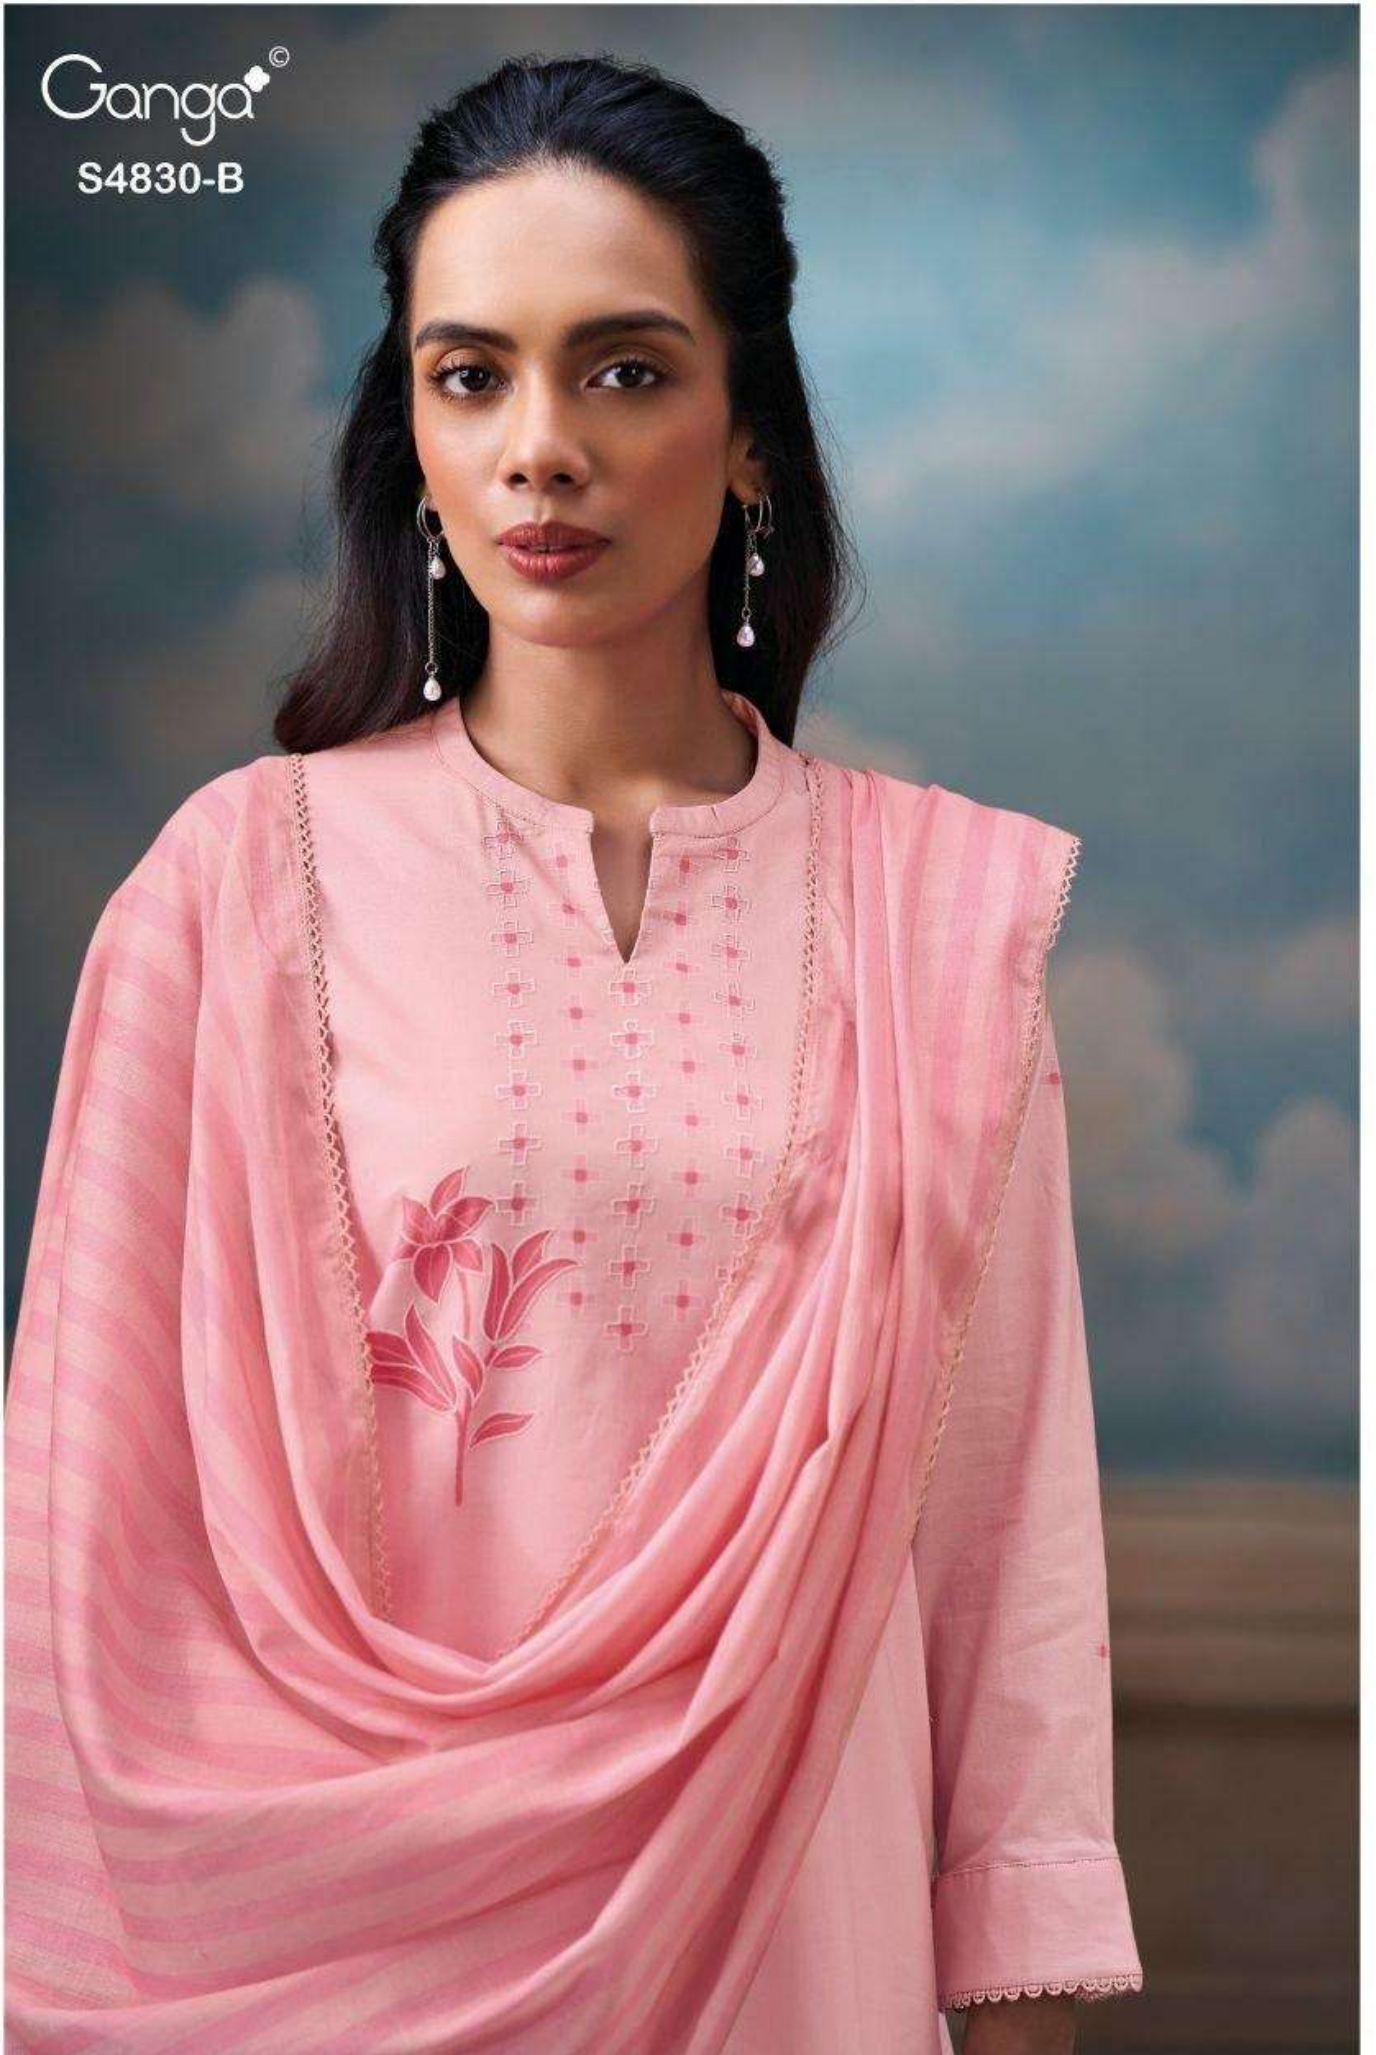

Ganga[®]

S4830-D

Ganga[®]

S4830-A

Ganga[®]
S4830-B

S4830-A

S4830-B

S4830-C

Ganga®

Siennae
S4830

Ganga®
Siennae
S4830

—DESCRIPTION—

~TOP~

PREMIUM COTTON PRINTED WITH HAND EMBROIDERY,
SCHIFFLI EMBROIDERY LACE ON
DAMAN & SLEEVES.

~BOTTOM~

PREMIUM COTTON SOLID COLOR

~DUPATTA~

PREMIUM COTTON MUL PRINTED WITH CROCHET
LACE BORDER.

Ganga[®]
S4830-C

Ganga[®]
Siennae

S4830

Ganga[®]
S4830-B