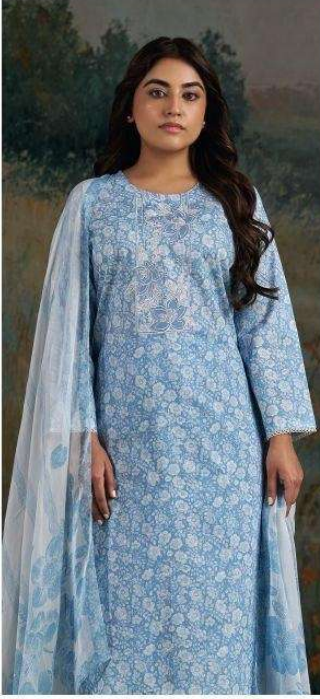

S4936-B

S4936-B

S4936-C

Ganga®

Ganga®  
CHAITANA  
S4936

CHAITANA  
S4936

—DESCRIPTION—

~TOP~

PREMIUM COTTON PRINTED WITH EMBROIDERY,  
SCHIFFLI EMBROIDERY LACE ON DAMAN & SLEEVES.

~BOTTOM~

PREMIUM COTTON PRINTED.

~DUPATTA~

PREMIUM PURE CHIFFON PRINTED.

Ganga®

CHAITANA  
S4936

S4936-A