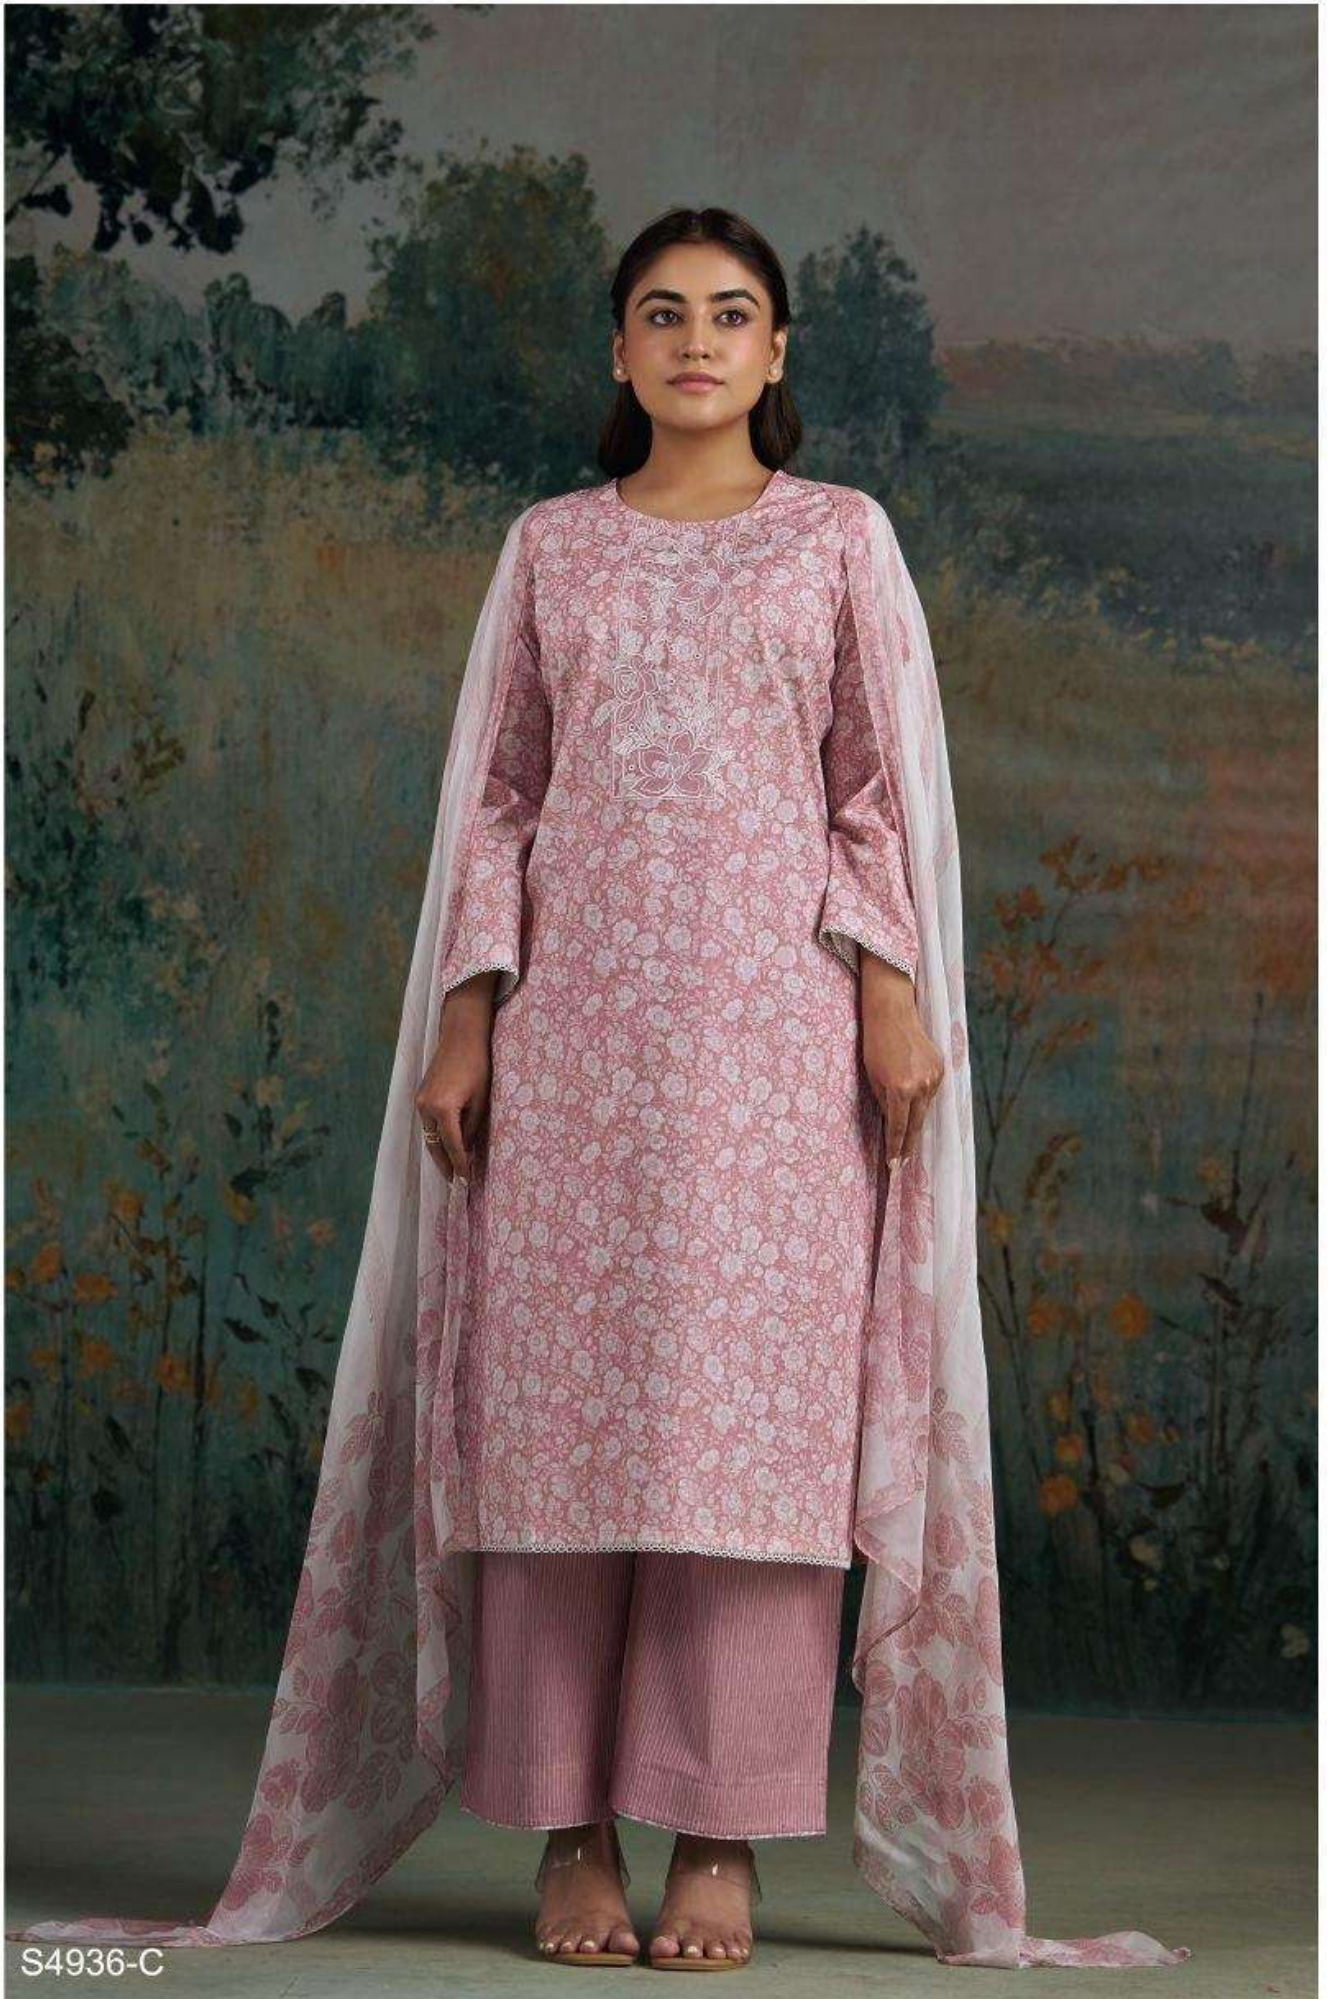

S4936-B

S4936-B

S4936-C

Ganga®

Ganga®  
CHAITANA  
S4936

CHAITANA  
S4936

—DESCRIPTION—

~TOP~

PREMIUM COTTON PRINTED WITH EMBROIDERY,  
SCHIFFLI EMBROIDERY LACE ON DAMAN & SLEEVES.

~BOTTOM~

PREMIUM COTTON PRINTED.

~DUPATTA~

PREMIUM PURE CHIFFON PRINTED.

Ganga®

CHAITANA  
S4936

S4936-A