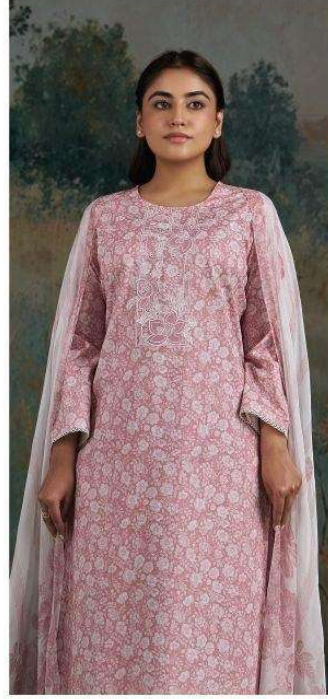

S4936-C

Ganga®
CHAITANA
S4936-A/B/C/D