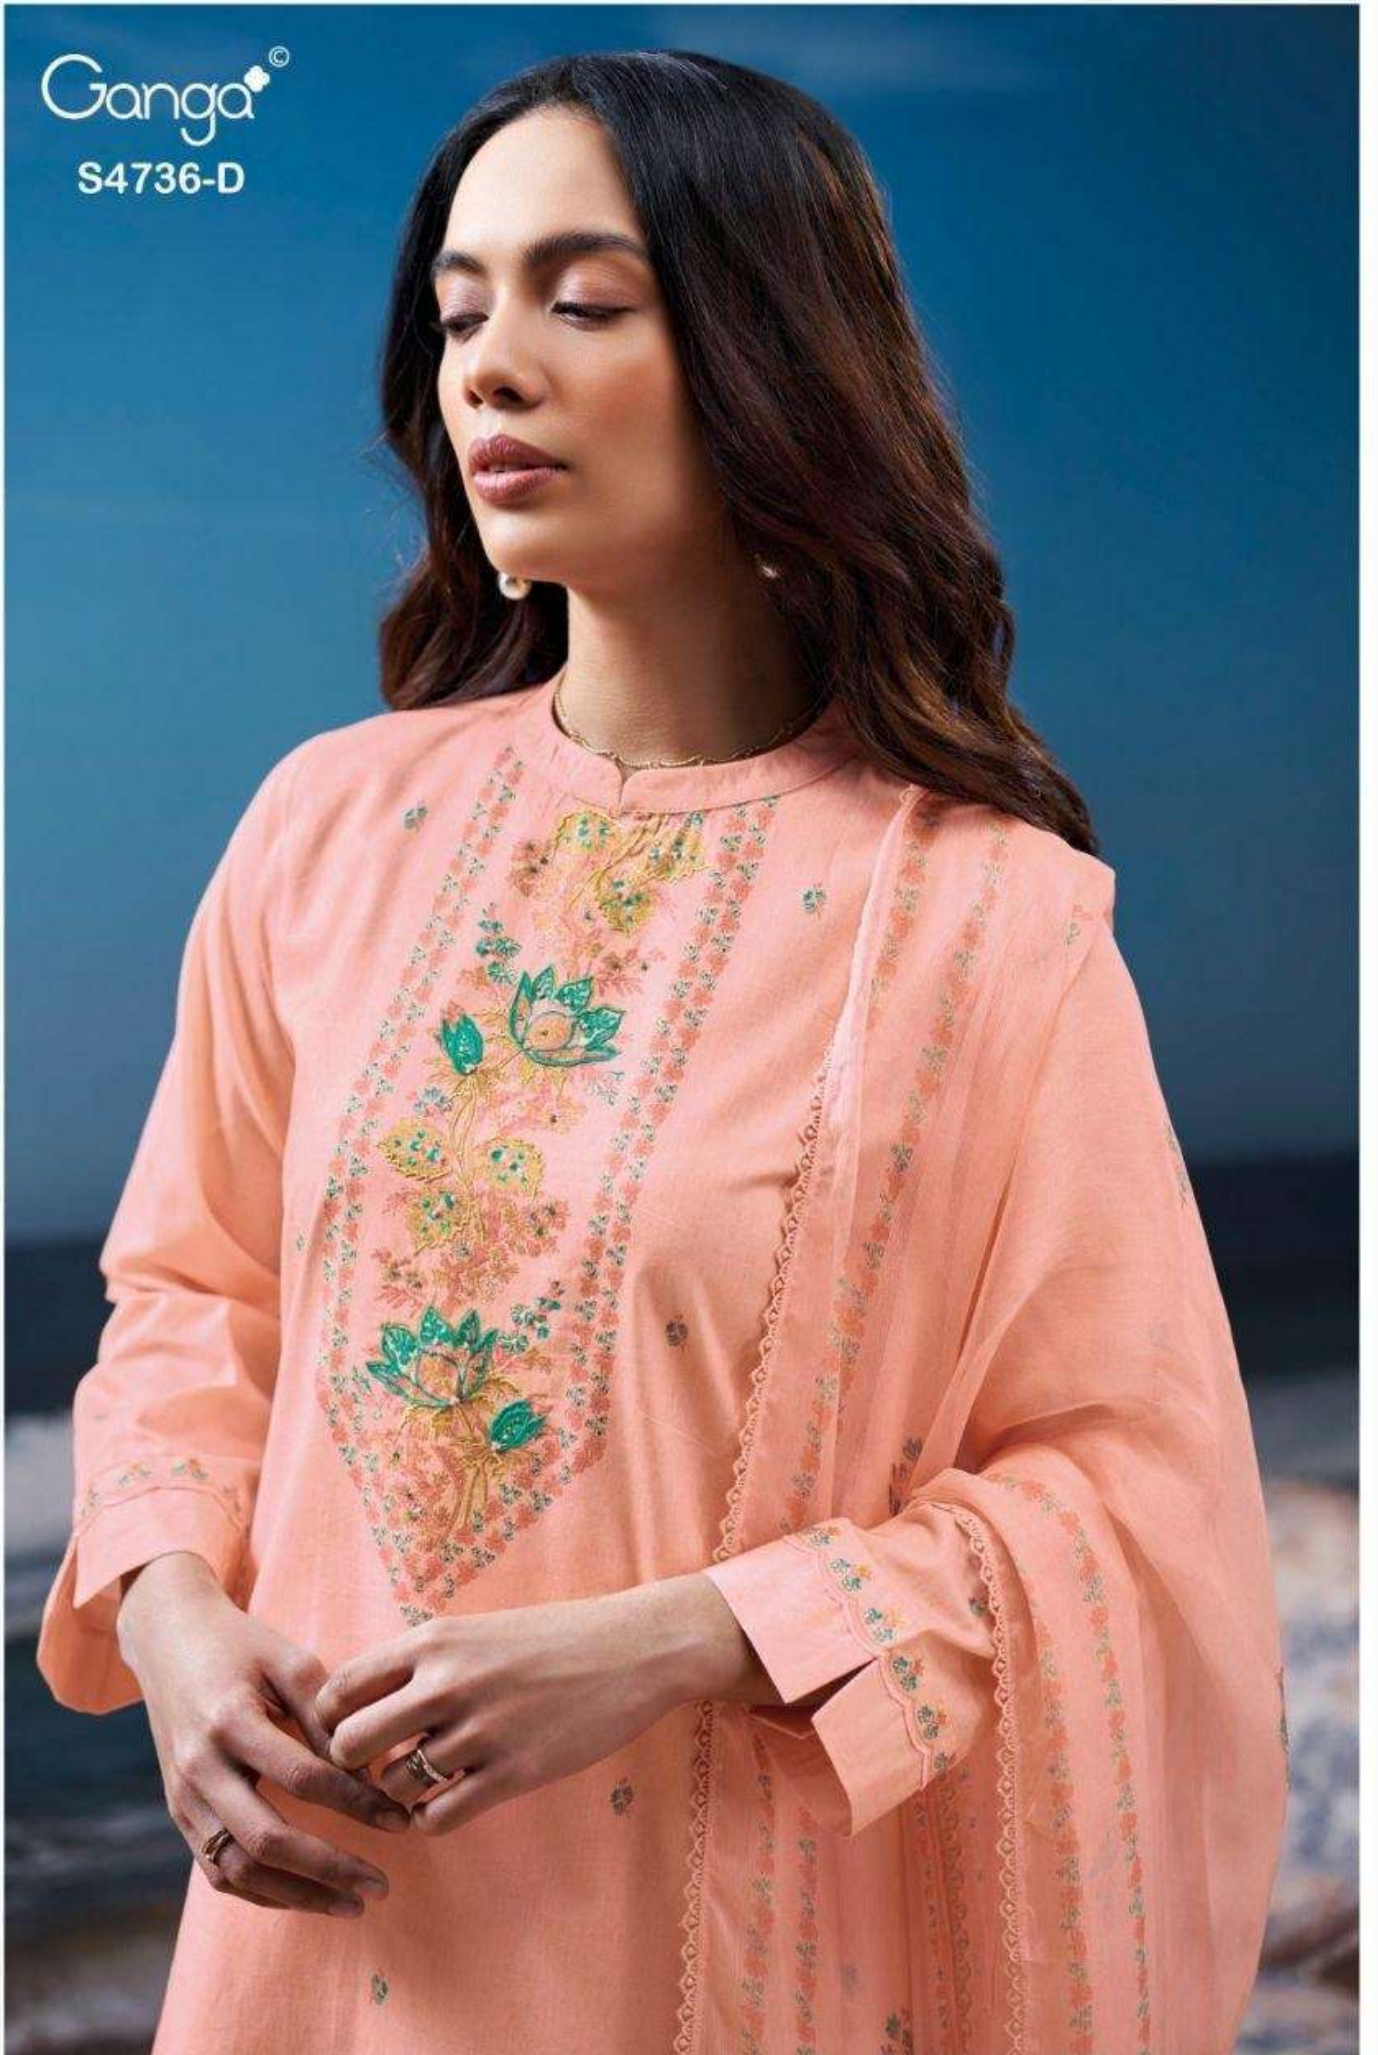

Ganga®

S4736-D