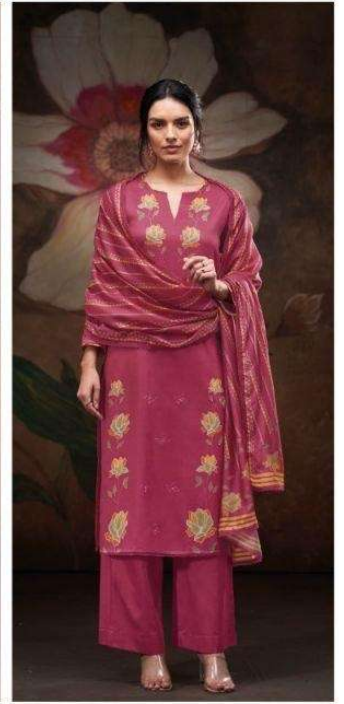

Ganga®
S4865-D

S4865-A

S4865-B

S4865-C

S4865-D

Ganga®
Pratika
S4865- A/B/C/D

Ganga[®]
Pratika
S4865

Ganga®
S4865-D

Pratika
S4865

DESCRIPTION

~TOP~

PREMIUM COTTON PRINTED WITH HAND EMBROIDERY,
HAND WORK, SCHIFFLI EMBROIDERY LACE
ON DAMAN.

~BOTTOM~

PREMIUM COTTON SOLID COLOR

~DUPATTA~

PREMIUM PURE BEMBERG LAWN PRINTED WITH
SCHIFFLI EMBROIDERY LACE BORDER.