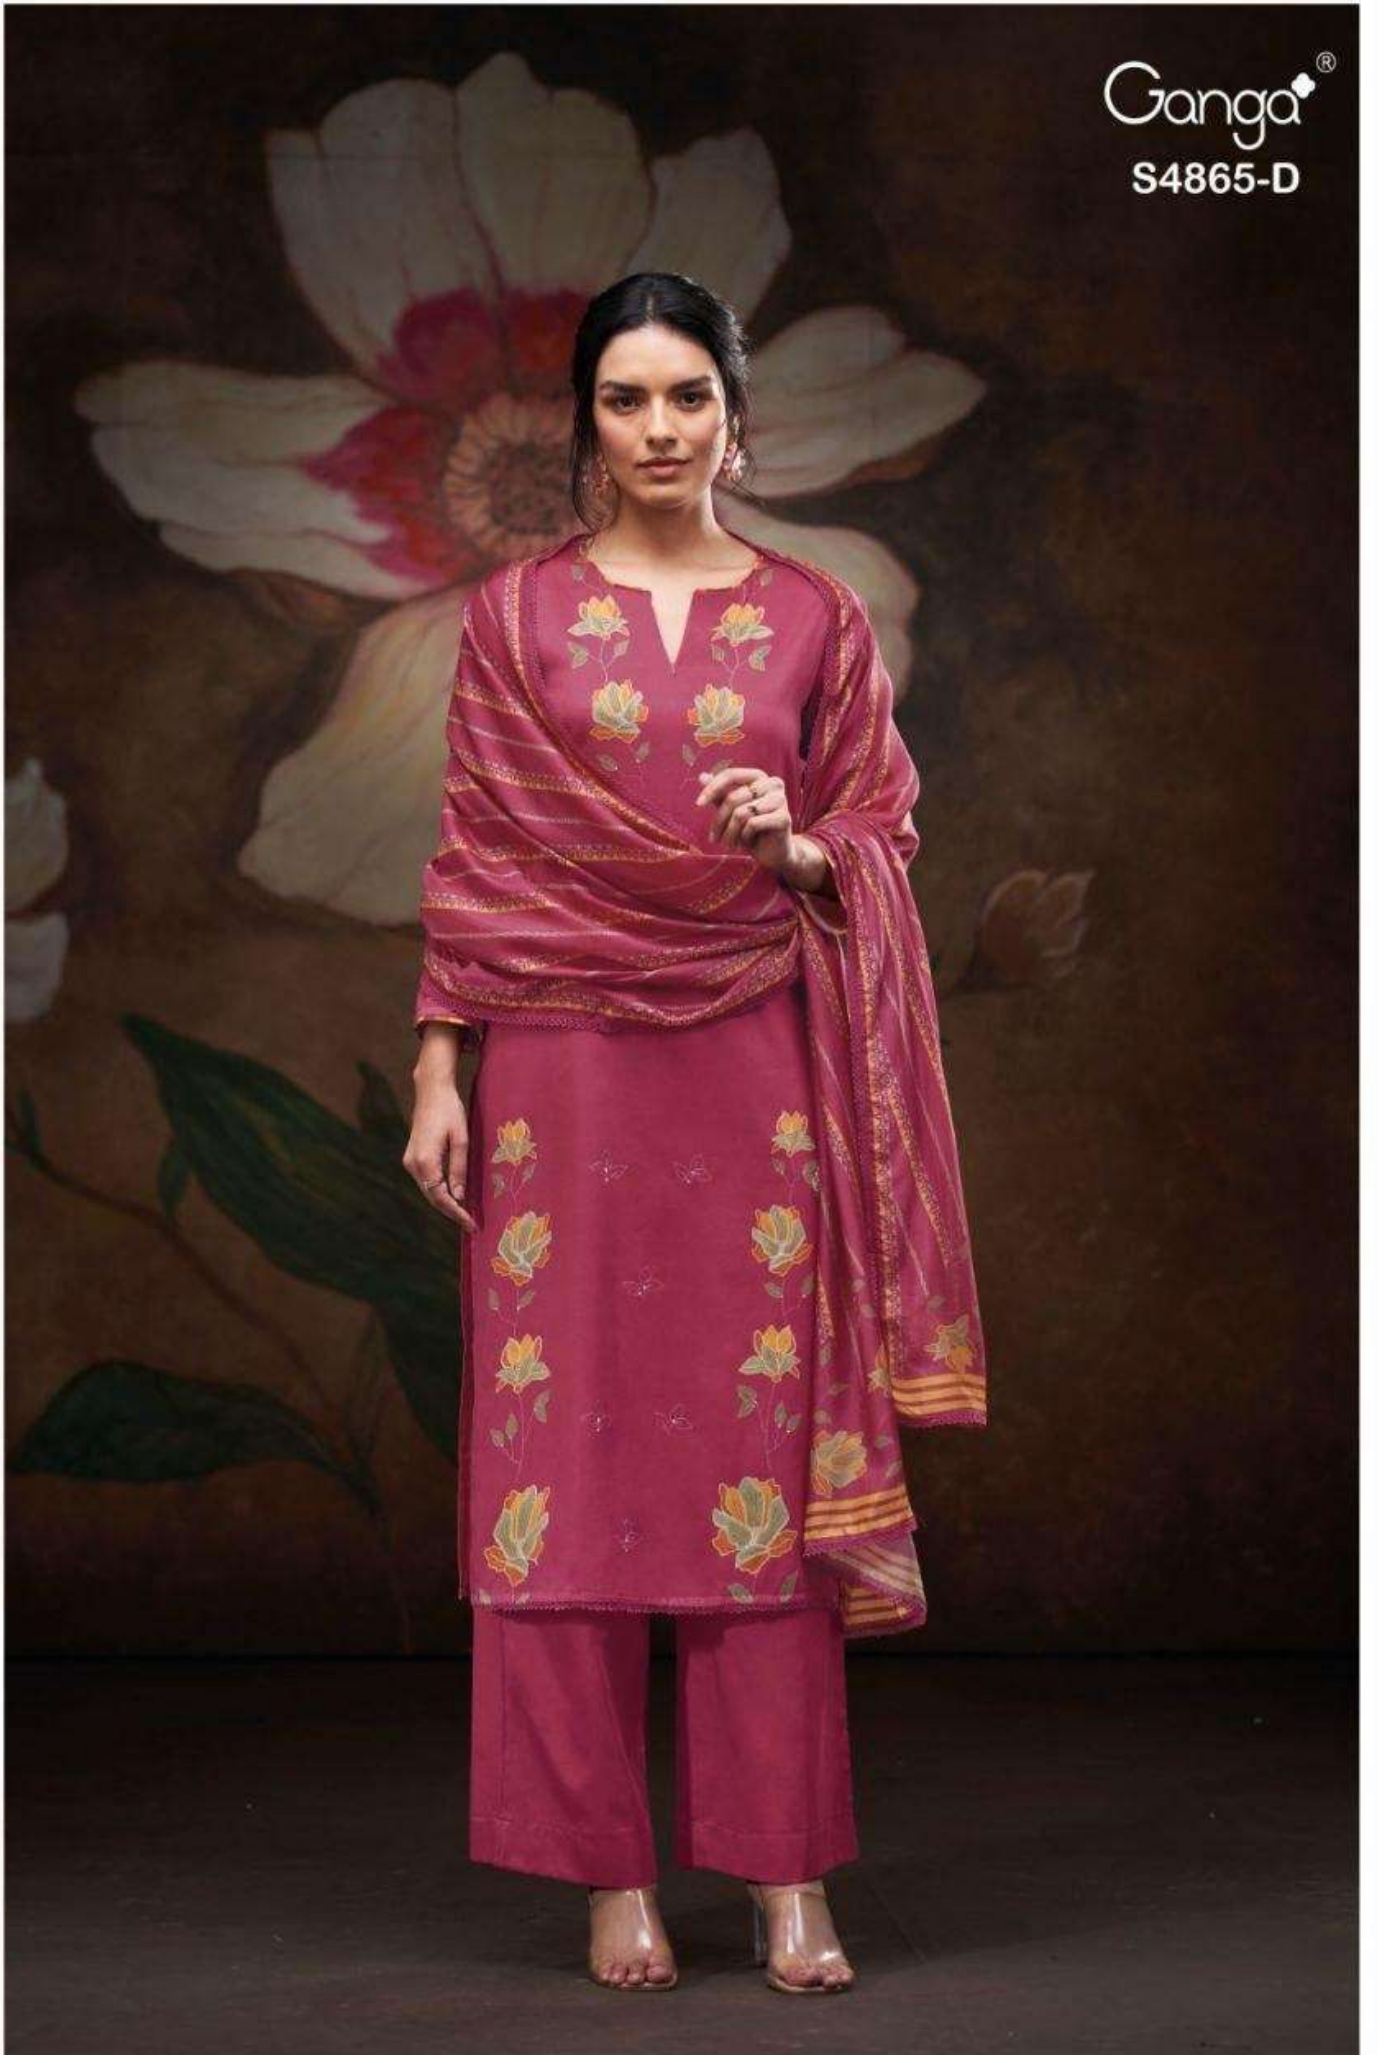

Ganga®
S4865-D

S4865-A

S4865-B

S4865-C

S4865-D

Ganga®
Pratika
S4865- A/B/C/D

Ganga[®]
Pratika
S4865

Ganga®
S4865-D

Pratika
S4865

DESCRIPTION

~TOP~

PREMIUM COTTON PRINTED WITH HAND EMBROIDERY,
HAND WORK, SCHIFFLI EMBROIDERY LACE
ON DAMAN.

~BOTTOM~

PREMIUM COTTON SOLID COLOR

~DUPATTA~

PREMIUM PURE BEMBERG LAWN PRINTED WITH
SCHIFFLI EMBROIDERY LACE BORDER.