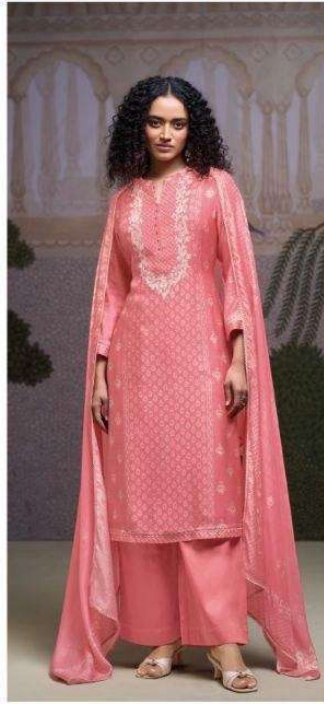

Ganga®
S4337-D

S4337-A

S4337-B

S4337-C

S4337-D

Ganga®
Varesha
S4337- A/B/C/D

Ganga®
S4337-A

Ganga[®]
S4337-C

Ganga®

Varesha
S4820

Ganga®
Varesha
S4820

DESCRIPTION

~TOP~

PREMIUM COTTON PRINTED WITH HAND EMBROIDERY,
HAND WORK, PRINTED & SCHIFFLI EMBROIDERY LACE
ON DAMAN & SLEEVES.

~BOTTOM~

PREMIUM COTTON SOLID COLOR

~DUPATTA~

PREMIUM COTTON MUL PRINTED WITH CROCHET
LACE BORDER.

Ganga®
S4337-A

Ganga®
S4337-C

Ganga®
S4337-D

Ganga®
S4337-B

Ganga[®]
Varesha
S4820

Ganga®
S4337-D