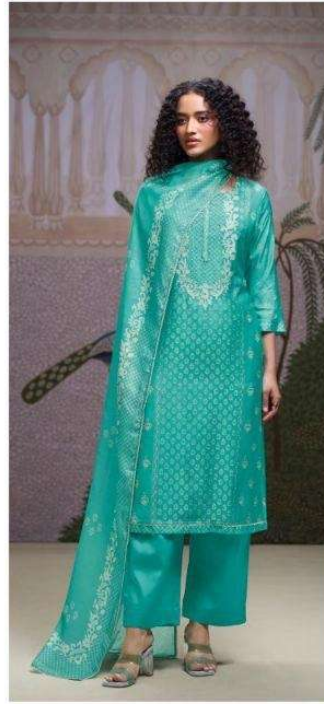

Ganga®
S4337-D

S4337-A

S4337-B

S4337-C

S4337-D

Ganga®
Varesha
S4337- A/B/C/D

Ganga®
S4337-A

Ganga[®]
S4337-C

Ganga®

Varesha
S4820

Ganga®
Varesha
S4820

DESCRIPTION

~TOP~

PREMIUM COTTON PRINTED WITH HAND EMBROIDERY,
HAND WORK, PRINTED & SCHIFFLI EMBROIDERY LACE
ON DAMAN & SLEEVES.

~BOTTOM~

PREMIUM COTTON SOLID COLOR

~DUPATTA~

PREMIUM COTTON MUL PRINTED WITH CROCHET
LACE BORDER.

Ganga®
S4337-A

Ganga®
S4337-C

Ganga®
S4337-D

Ganga®
S4337-B

Ganga[®]
Varesha
S4820

Ganga®
S4337-D