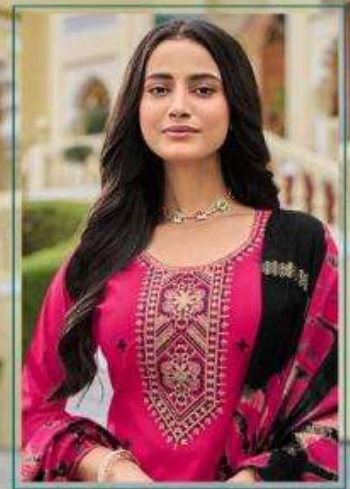

Kavya™

Premium Product by kanika

KEERTHIKA

11004