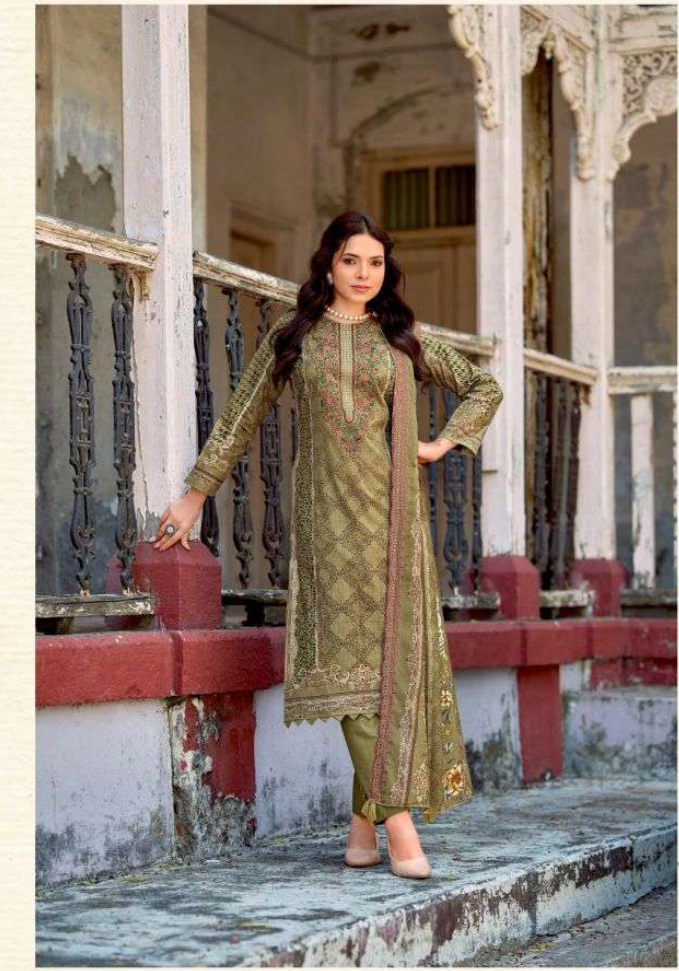

ریاض آرٹس
RIAZ ARTS
The Luxury Lane

Soft Sunshine

Fresh, airy, and graceful — a true expression of summer style.

1002