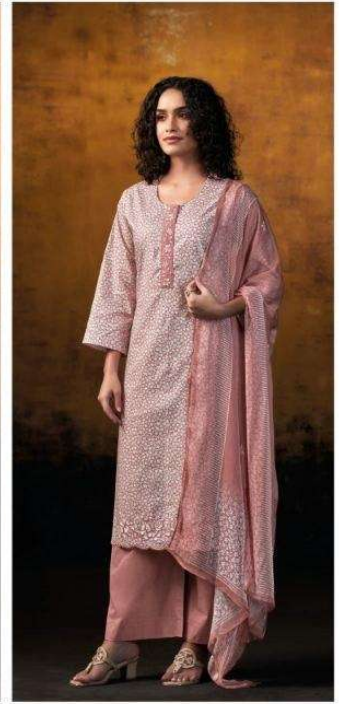

S4811-D

Ganga®
Ramya
S4811- A/B/C/D