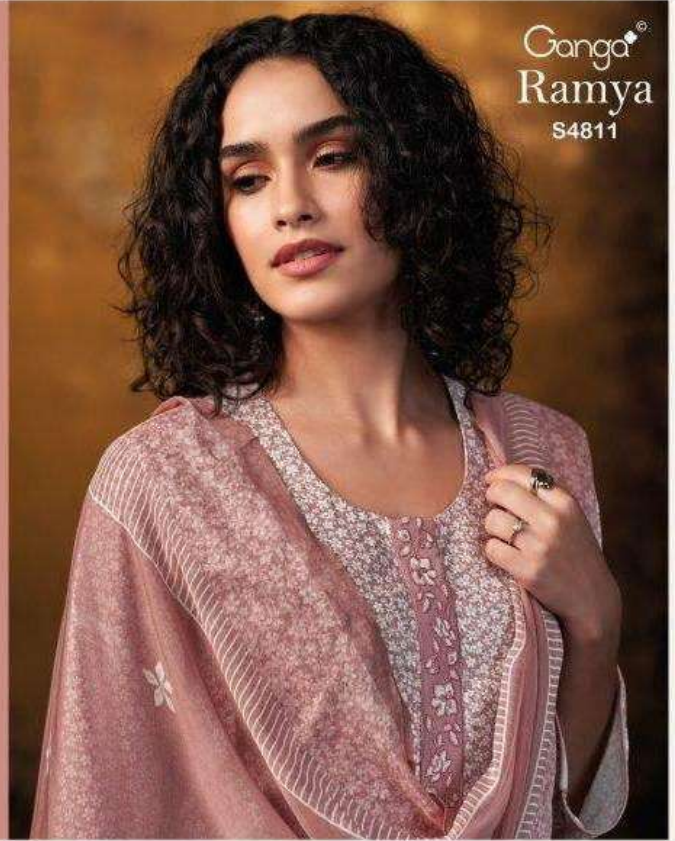

S4811-B

Ganga[®]
S4811-C

Ganga®

Ganga®
Ramya
S4811

Ramya
S4811

DESCRIPTION

~TOP~

PREMIUM COTTON PRINTED WITH EMBROIDERY,
CUT WORK, EMBROIDERY LACE ON NECK.

~BOTTOM~

PREMIUM COTTON SOLID COLOR

~DUPATTA~

PREMIUM PURE CHIFFON PRINTED.

Ganga[®]

S4811-A