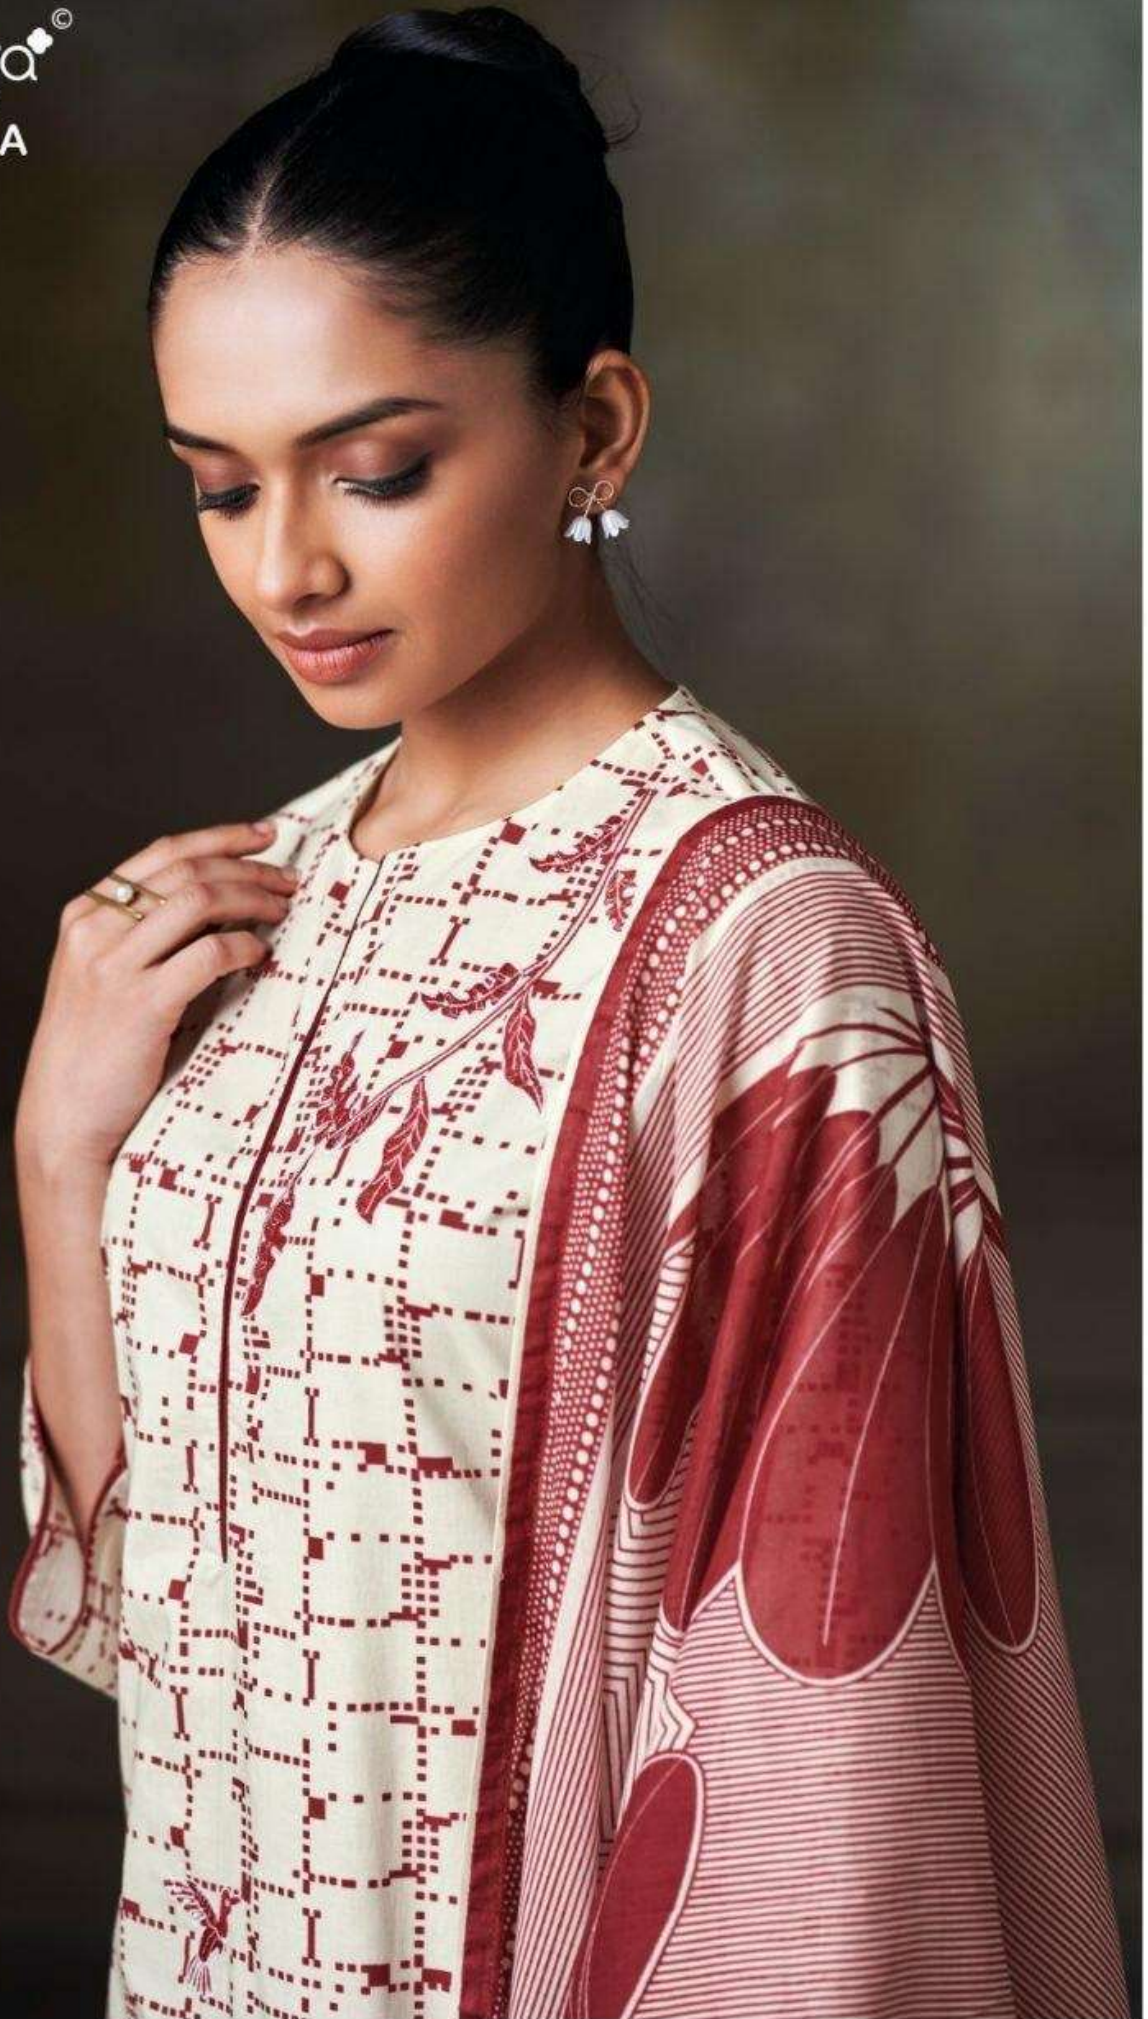

Ganga®

S4896-A