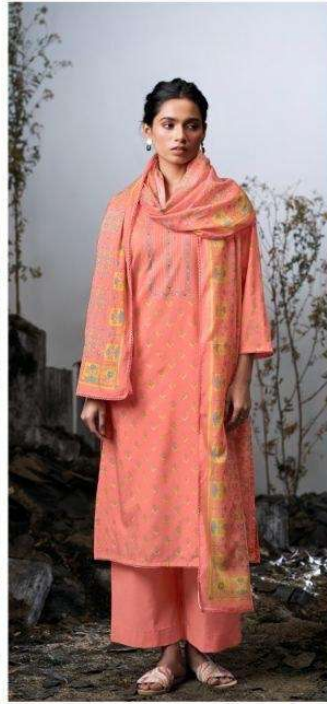

Ganga[®]

S4751-B

Ganga[®]
Jashvi
S4751

S4751-A

S4751-B

S4751-C

S4751-D

Ganga®
Jashvi
S4751- A/B/C/D

Jashvi
S4751

—DESCRIPTION—

~TOP~

PREMIUM COTTON PRINTED WITH HAND WORK,
CROCHET LACE BORDER ON DAMAN & SLEEVES.

~BOTTOM~

PREMIUM COTTON SOLID COLOR

~DUPATTA~

PREMIUM COTTON MUL PRINTED WITH CROCHET
LACE BORDER.