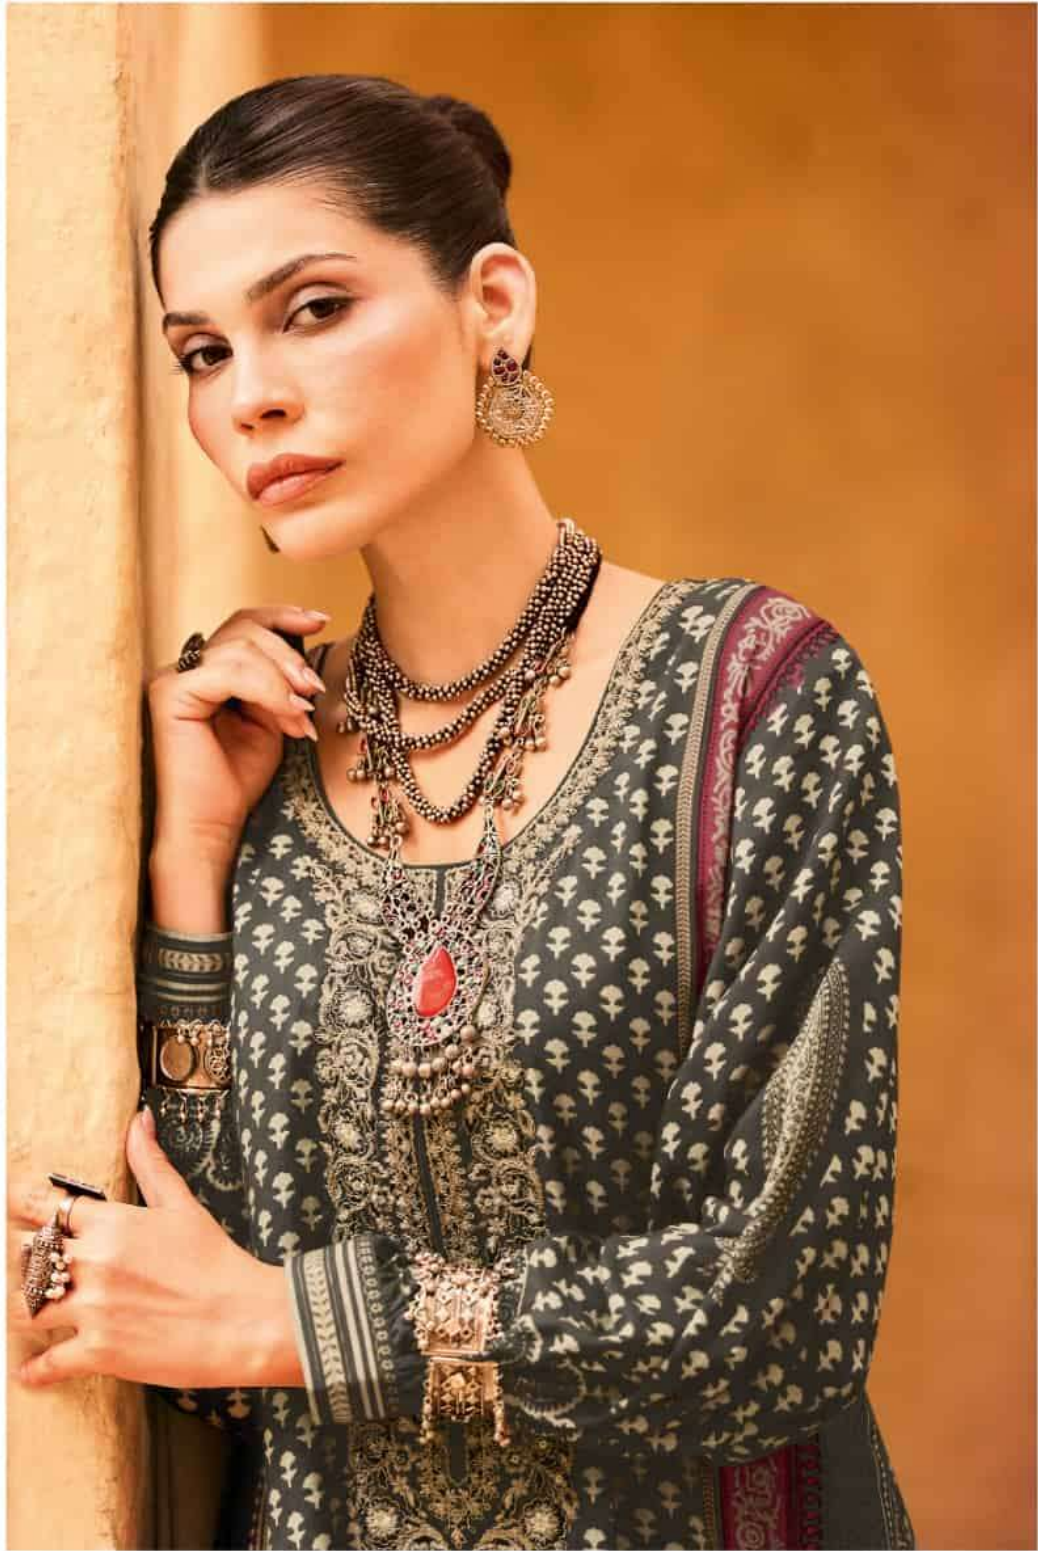

### **TOP**

VISCOSE MUSLIN DIGITALLY PRINTED WITH  
EMBROIDERED NECKLINE

### **DUPATTA**

VISCOSE MUSLIN DIGITALLY PRINTED WITH  
ADDED TASSELS

### **BOTTOM**

MATTE SATIN SOLID

VARSHAA

*Bagh-02*

BG-02

BG-01

VARSHAA  
*Bagh-02*

BG-01