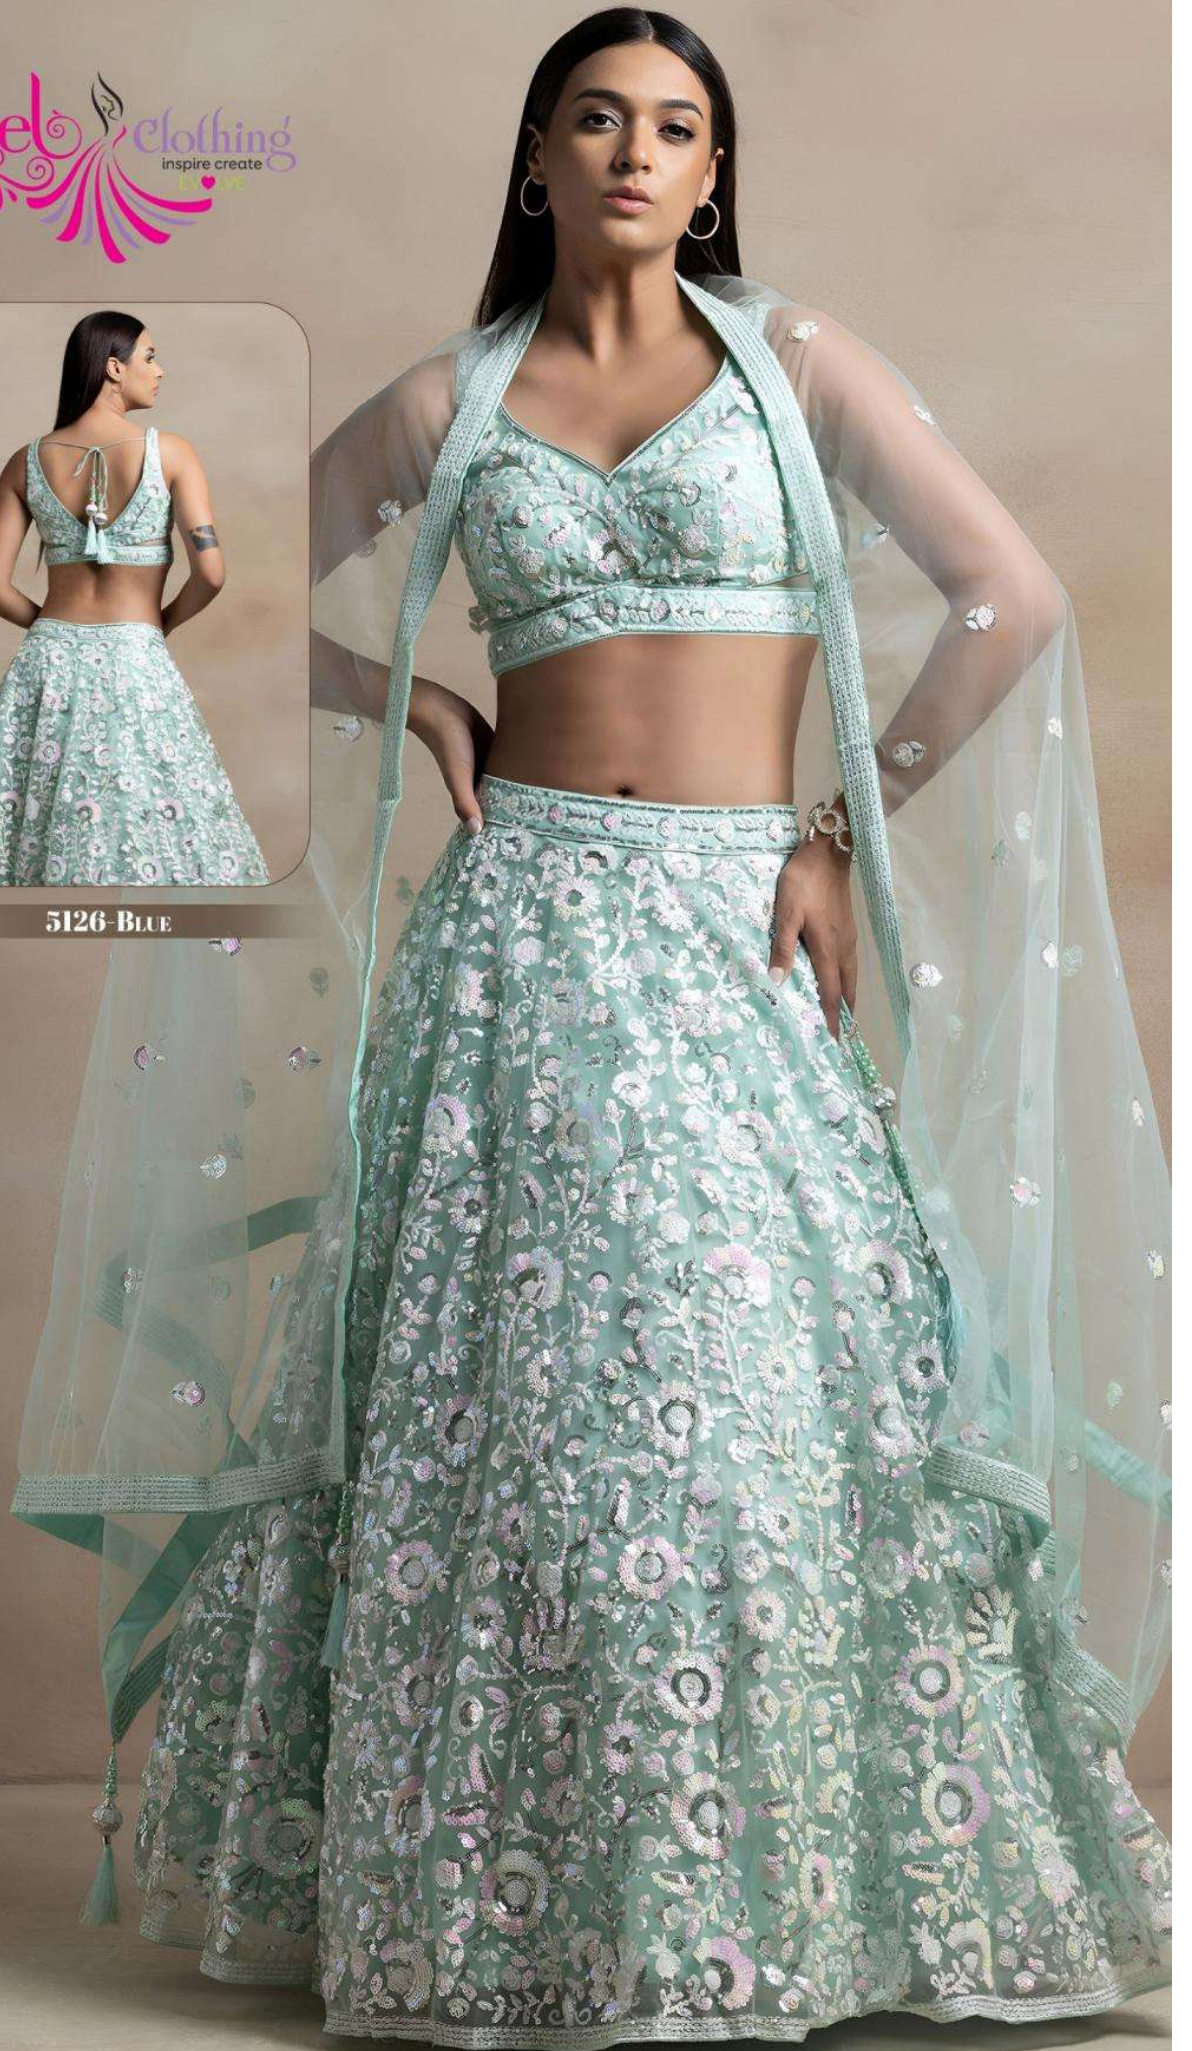

**Zeel Clothing**  
inspire create

**5126 PINK**

SKU/CODE	MAIN COLOR	BLOUSE FABRIC	LEHENGA FABRIC	DUPATTA FABRIC	BLOUSE SIZE (UNSTITCHED)	LEHENGA SIZE (SEMI-STITCHED)	WORK TYPE
5126-Blue	BLUE	SOFT NET	SOFT NET	SOFT NET	BLOUSE UP TO 42 (UNSTITCHED)	LEHENGA WAIST AND LENGTH UP TO 42	Thread and Multiple Sequins Embroidery Work
5126-Lavender	LAVENDER	SOFT NET	SOFT NET	SOFT NET	BLOUSE UP TO 42 (UNSTITCHED)	LEHENGA WAIST AND LENGTH UP TO 42	Thread and Multiple Sequins Embroidery Work
5126-Pink	PINK	SOFT NET	SOFT NET	SOFT NET	BLOUSE UP TO 42 (UNSTITCHED)	LEHENGA WAIST AND LENGTH UP TO 42	Thread and Multiple Sequins Embroidery Work
5126-Yellow	YELLOW	SOFT NET	SOFT NET	SOFT NET	BLOUSE UP TO 42 (UNSTITCHED)	LEHENGA WAIST AND LENGTH UP TO 42	Thread and Multiple Sequins Embroidery Work

**Zeel clothing**  
inspire create

**5126-YELLOW**

**Zeel Clothing**  
inspire create

**5126 PINK**

**Zeelo clothing**  
inspire create  
LOVE

**5126-LAVENDER**

**Zeel clothing**  
inspire create  
LIVE

**5126-BLUE**

**5126-BLUE**

**5126-LAVENDER**

**5126-PINK**

**5126-YELLOW**

**Zeel** clothing  
inspire create  
EVOLVE

**VOL-35**

5126-YELLOW

5126-PINK

**5126-LAVENDER**

5126-BLUE

**VOL-35**