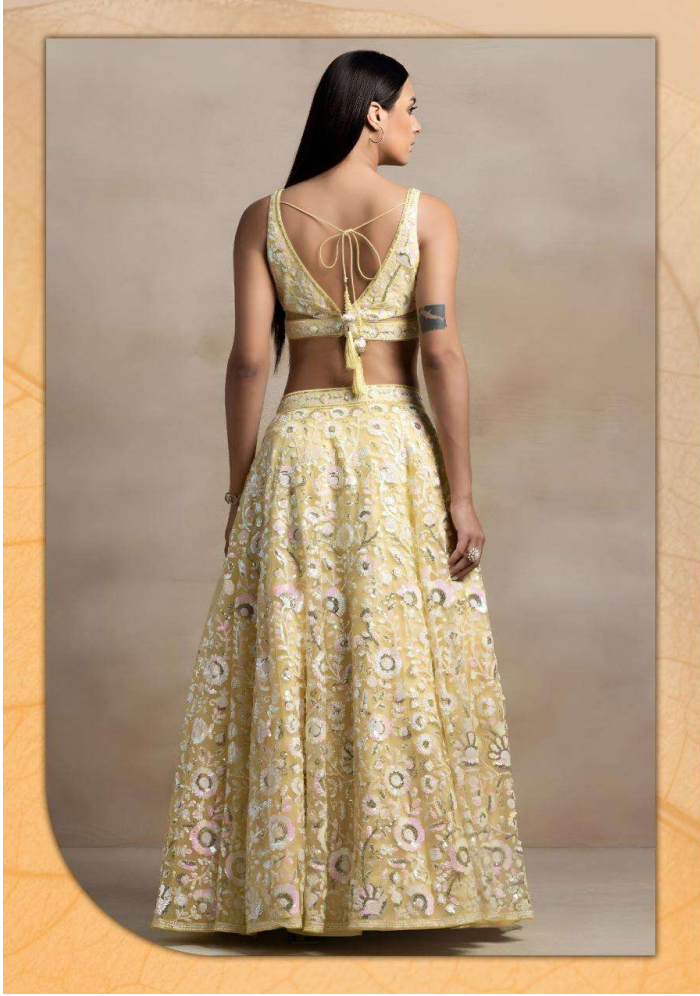

**Zeel Clothing**  
inspire create

**5126 PINK**

SKU/CODE	MAIN COLOR	BLOUSE FABRIC	LEHENGA FABRIC	DUPATTA FABRIC	BLOUSE SIZE (UNSTITCHED)	LEHENGA SIZE (SEMI-STITCHED)	WORK TYPE
5126-Blue	BLUE	SOFT NET	SOFT NET	SOFT NET	BLOUSE UP TO 42 (UNSTITCHED)	LEHENGA WAIST AND LENGTH UP TO 42	Thread and Multiple Sequins Embroidery Work
5126-Lavender	LAVENDER	SOFT NET	SOFT NET	SOFT NET	BLOUSE UP TO 42 (UNSTITCHED)	LEHENGA WAIST AND LENGTH UP TO 42	Thread and Multiple Sequins Embroidery Work
5126-Pink	PINK	SOFT NET	SOFT NET	SOFT NET	BLOUSE UP TO 42 (UNSTITCHED)	LEHENGA WAIST AND LENGTH UP TO 42	Thread and Multiple Sequins Embroidery Work
5126-Yellow	YELLOW	SOFT NET	SOFT NET	SOFT NET	BLOUSE UP TO 42 (UNSTITCHED)	LEHENGA WAIST AND LENGTH UP TO 42	Thread and Multiple Sequins Embroidery Work

**5126-BLUE**

**5126-LAVENDER**

**5126-PINK**

**5126-YELLOW**

**Zeel** clothing  
inspire create  
EVOLVE

**VOL-35**

5126-YELLOW

5126-PINK