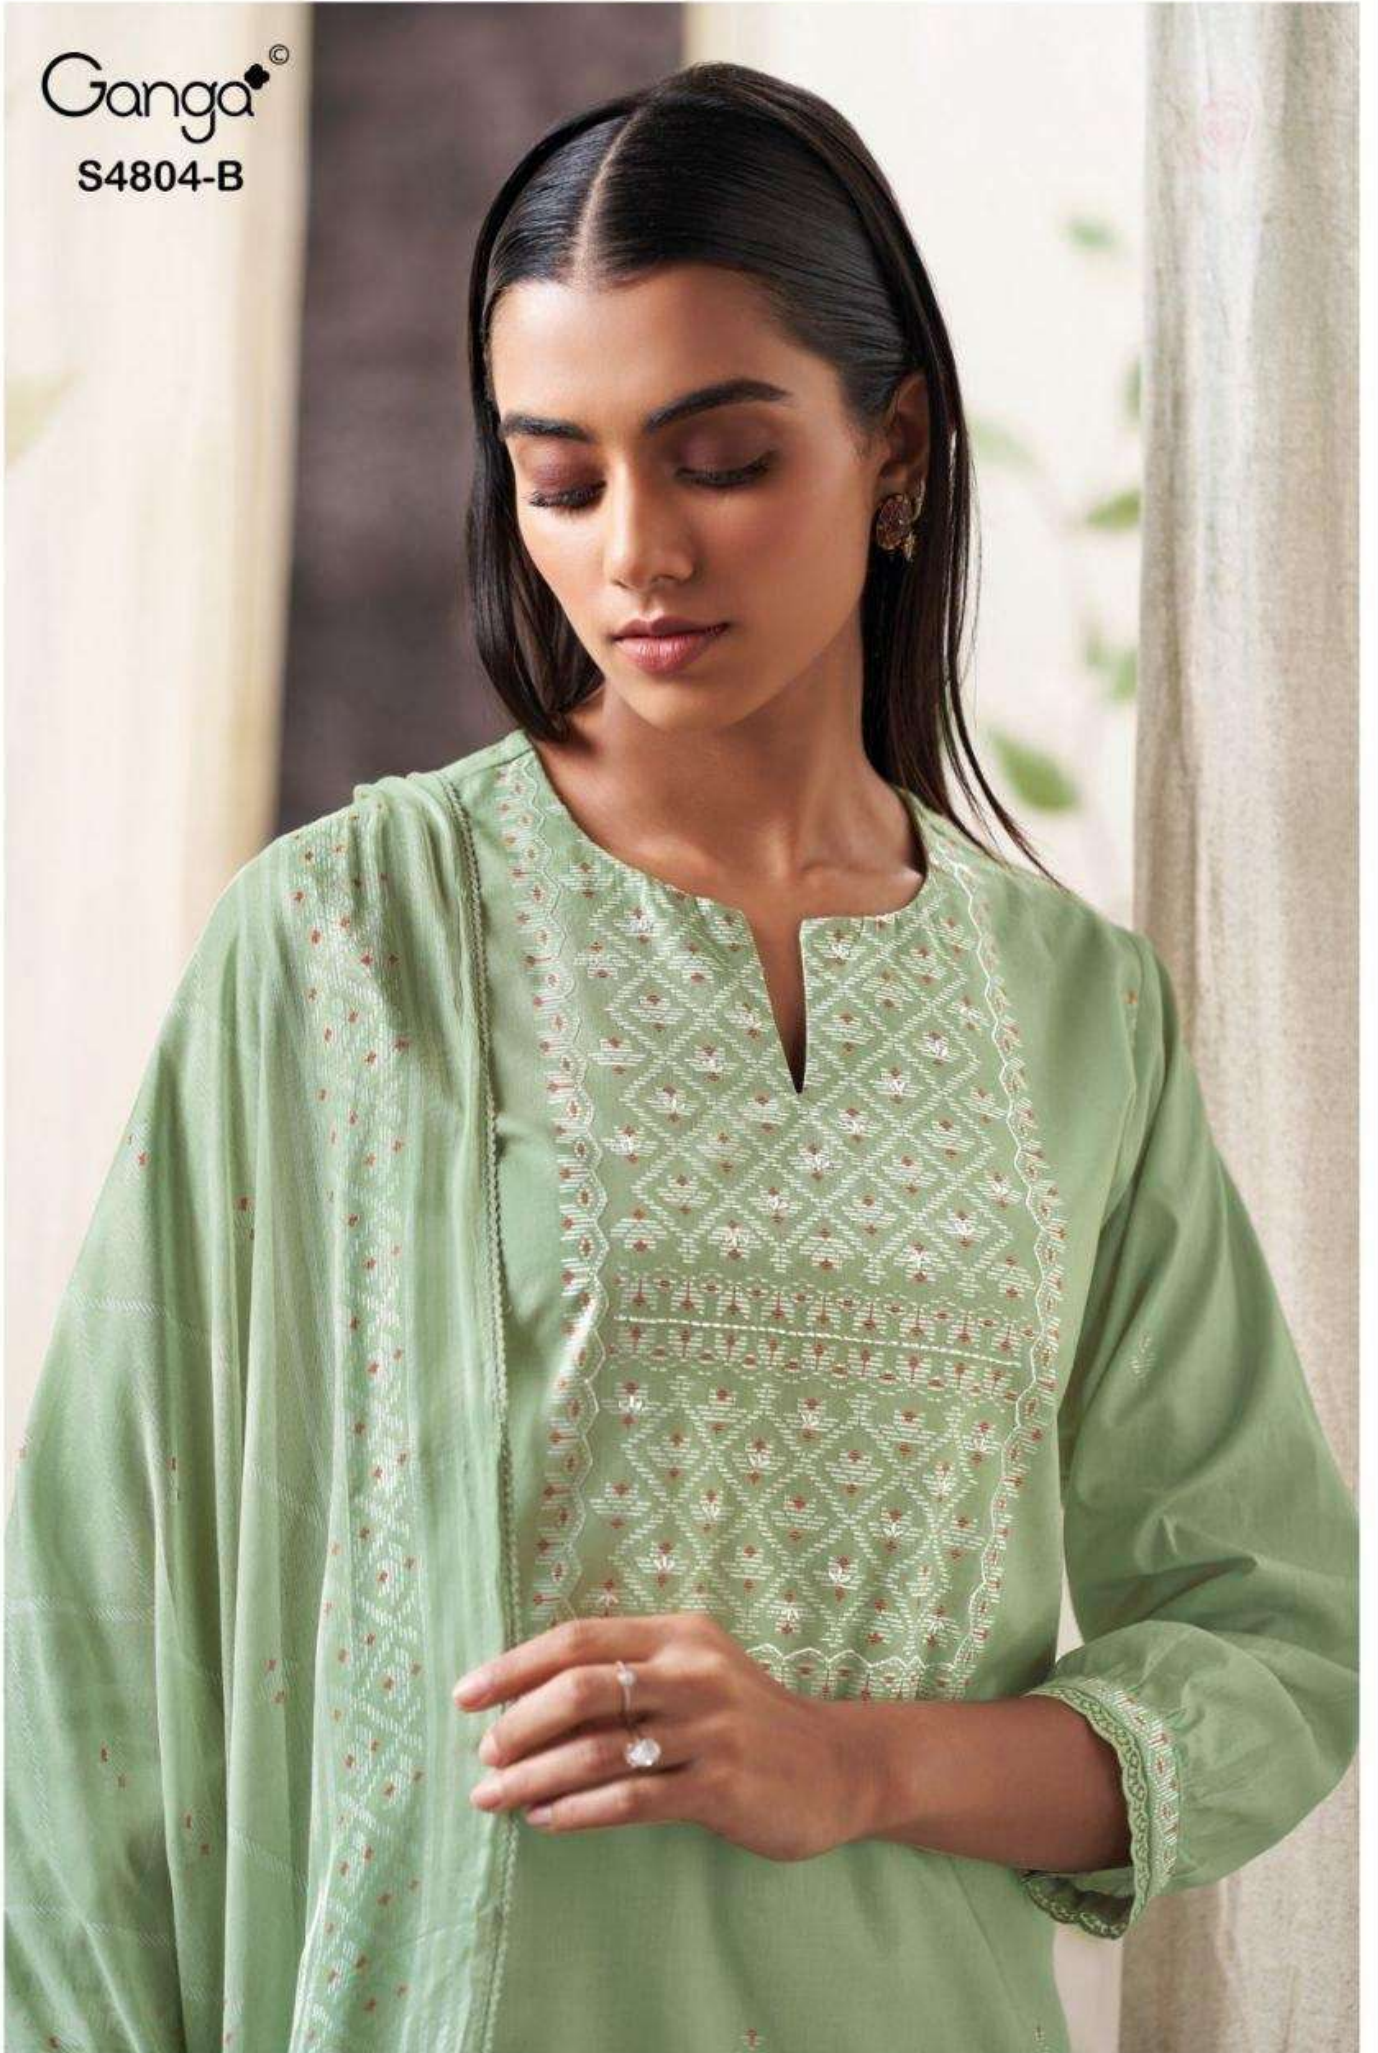

Ganga[®]
S4804-D

Ganga®

Ganga®
Drisanae
S4804

Drisanae
S4804

—DESCRIPTION—

~TOP~

PREMIUM COTTON PRINTED WITH HAND EMBROIDERY,
EMBROIDERY LACE ON DAMAN AND SLEEVES.

~BOTTOM~

PREMIUM COTTON SOLID COLOR

~DUPATTA~

PREMIUM PURE CHIFFON PRINTED WITH CROCHET
LACE BORDER.

Ganga[®]

S4804-B

Ganga[®]
S4804-C

Ganga[®]

S4804-B