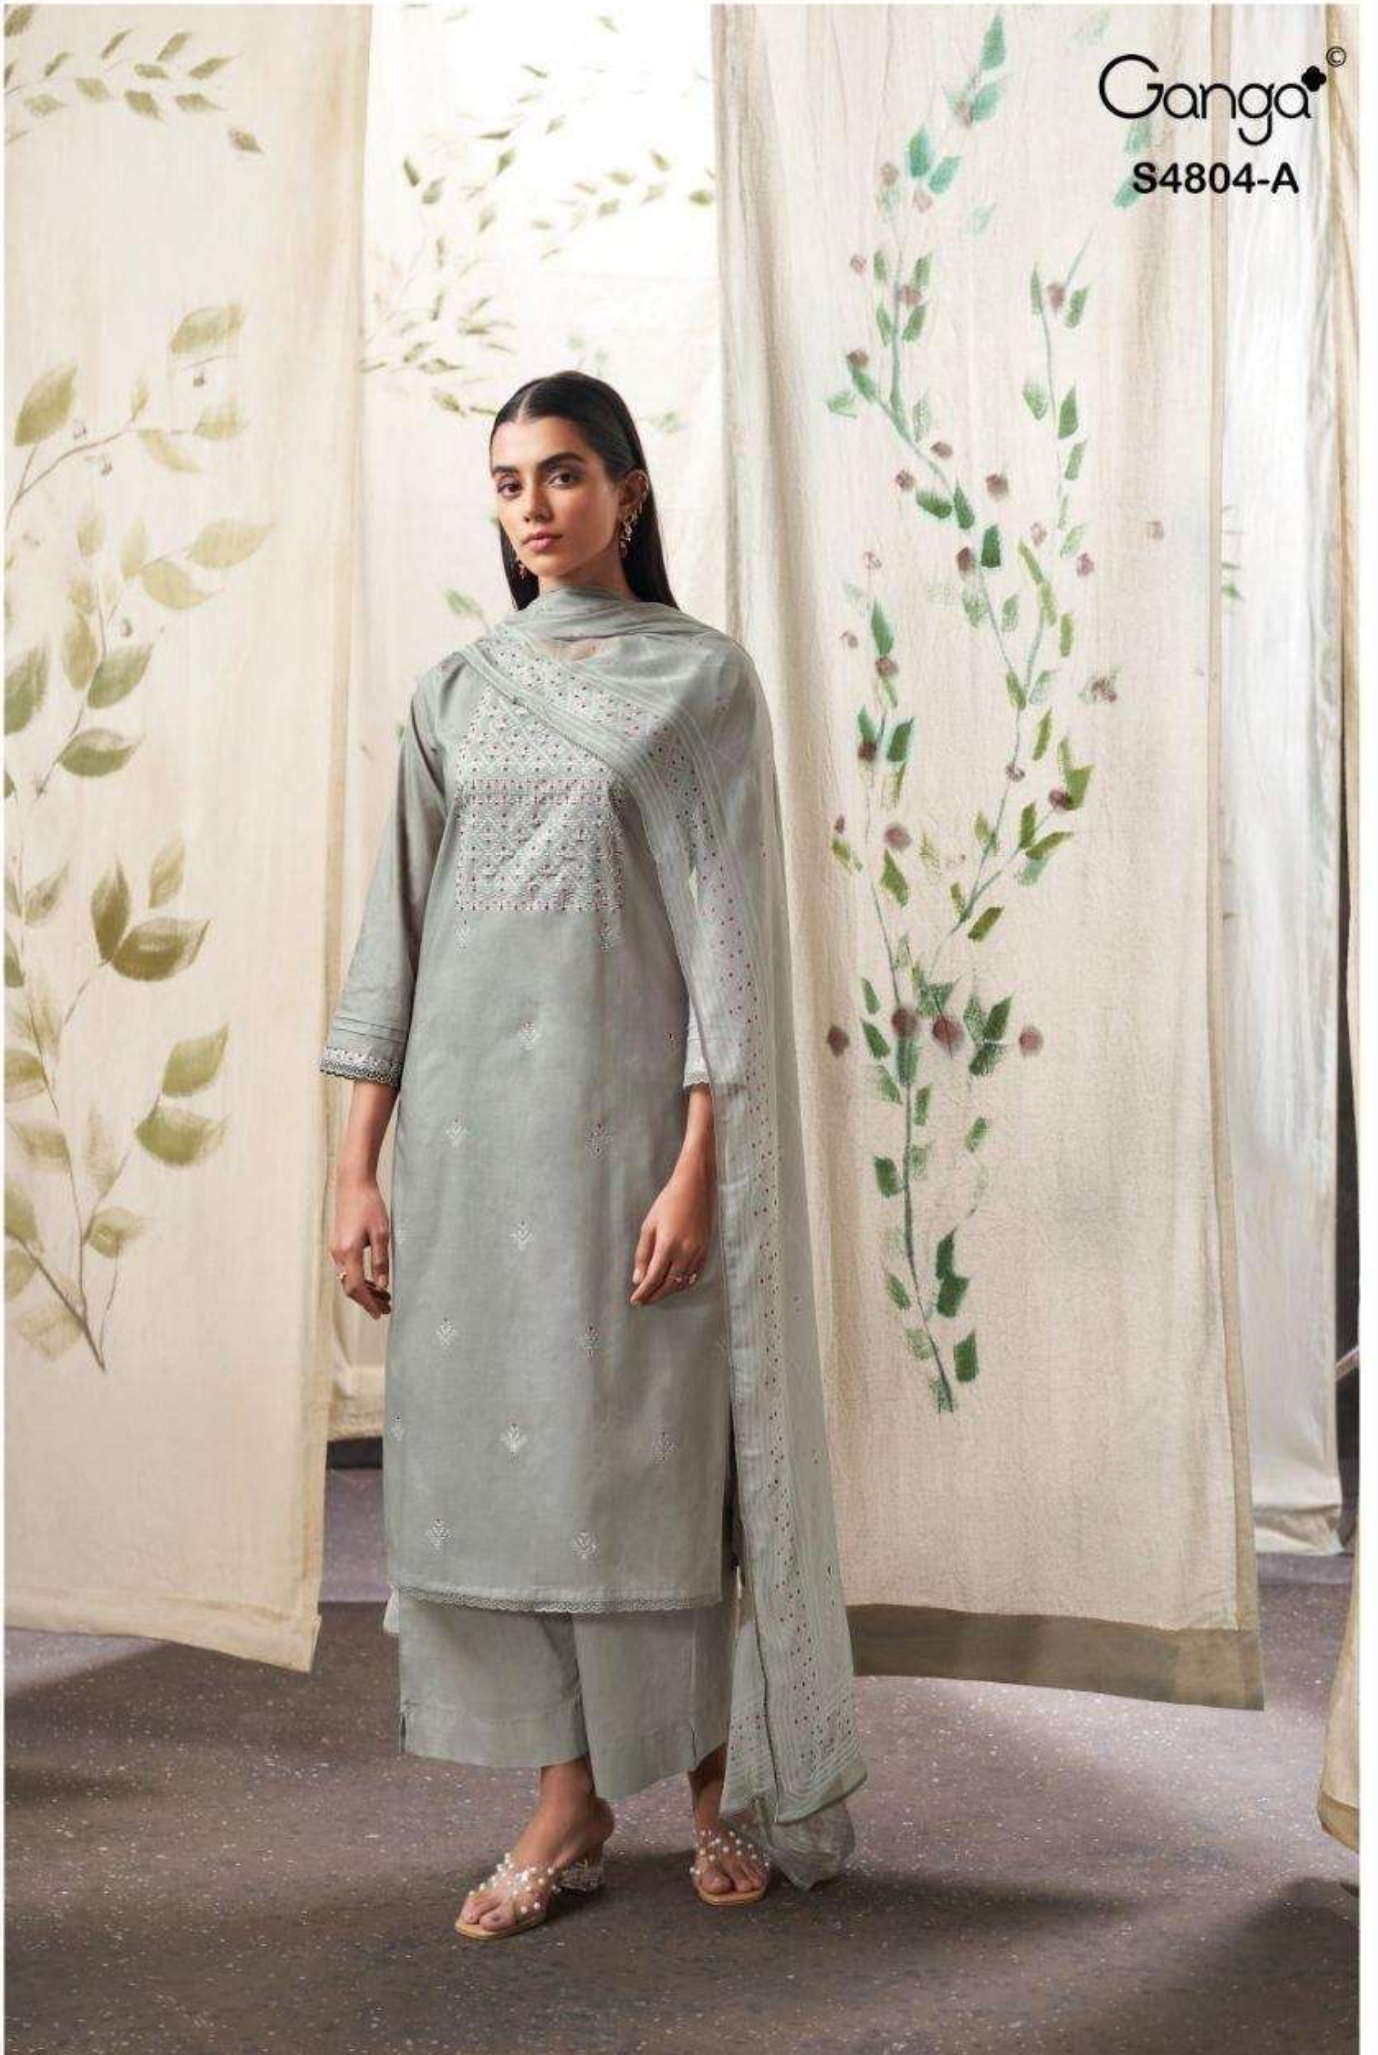

Ganga®
S4804-A