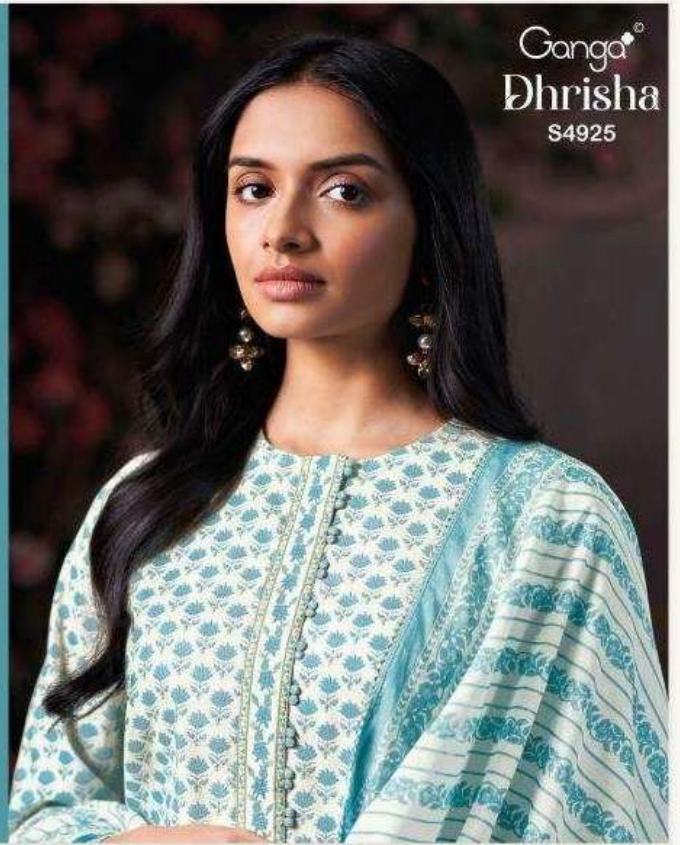

Ganga[®]

S4925-B

Ganga[®]

S4925-B

S4925-A

S4925-B

S4925-C

S4925-D

Ganga®
Dhrisha
S4925- A/B/C/D

Ganga®

Ganga®
Dhrisha
S4925

Dhrisha
S4925

DESCRIPTION

~TOP~

PREMIUM COTTON PRINTED WITH PRINTED NECK BORDER, SCHIFFLI EMBROIDERY LACE, SOLID COLOR ON DAMAN & SLEEVES.

~BOTTOM~

PREMIUM COTTON PRINTED.

~DUPATTA~

PREMIUM COTTON MUL PRINTED WITH SCHIFFLI EMBROIDERY LACE BORDER.

Ganga[®]
S4925-D

Ganga[®]

S4925-A

Ganga[®]

S4925-C