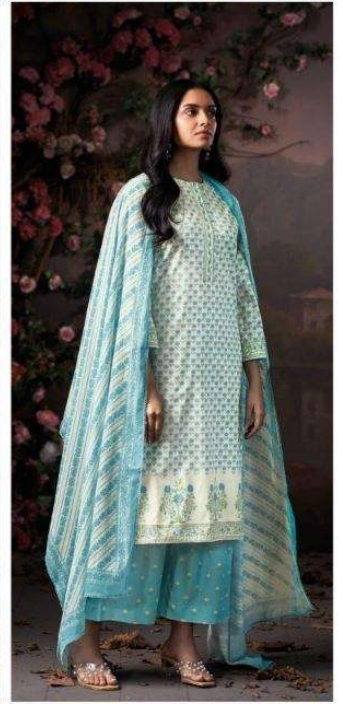

Ganga[®]

S4925-B

Ganga[®]

S4925-B

S4925-A

S4925-B

S4925-C

S4925-D

Ganga®
Dhrisha
S4925- A/B/C/D

Ganga®

Ganga®
Dhrisha
S4925

Dhrisha
S4925

DESCRIPTION

~TOP~

PREMIUM COTTON PRINTED WITH PRINTED NECK BORDER, SCHIFFLI EMBROIDERY LACE, SOLID COLOR ON DAMAN & SLEEVES.

~BOTTOM~

PREMIUM COTTON PRINTED.

~DUPATTA~

PREMIUM COTTON MUL PRINTED WITH SCHIFFLI EMBROIDERY LACE BORDER.

Ganga[®]
S4925-D

Ganga[®]

S4925-A

Ganga[®]

S4925-C