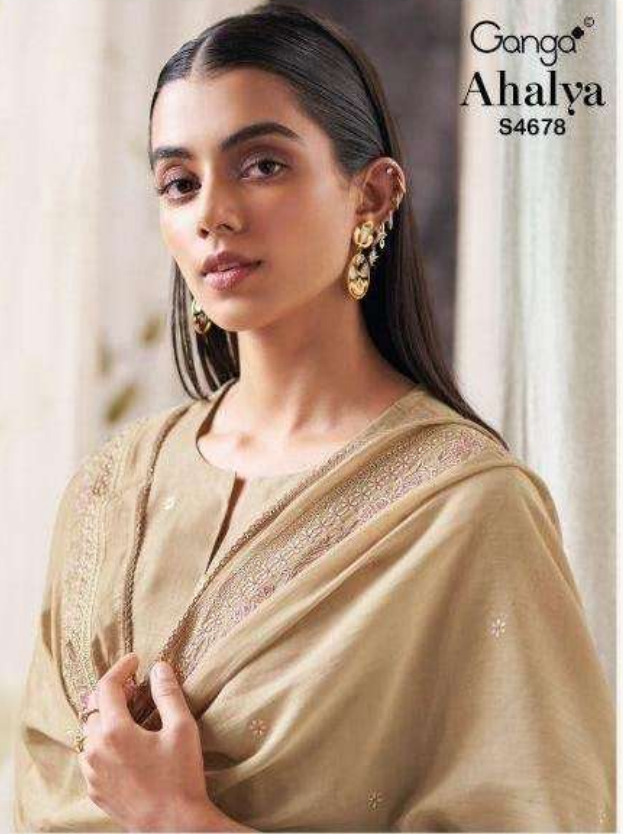

Ganga®
Ahalya
S4678

Ahalya
S4678

—DESCRIPTION—

~TOP~

PREMIUM PURE MUL SOLID COLOR WITH EMBROIDERY,
CROCHET JARI LACE DAMAN & SLEEVES.

~BOTTOM~

PREMIUM COTTON SOLID COLOR

~DUPATTA~

PREMIUM PURE MUL SOLID COLOR WITH EMBROIDERY,
CROCHET JARI LACE BORDER.