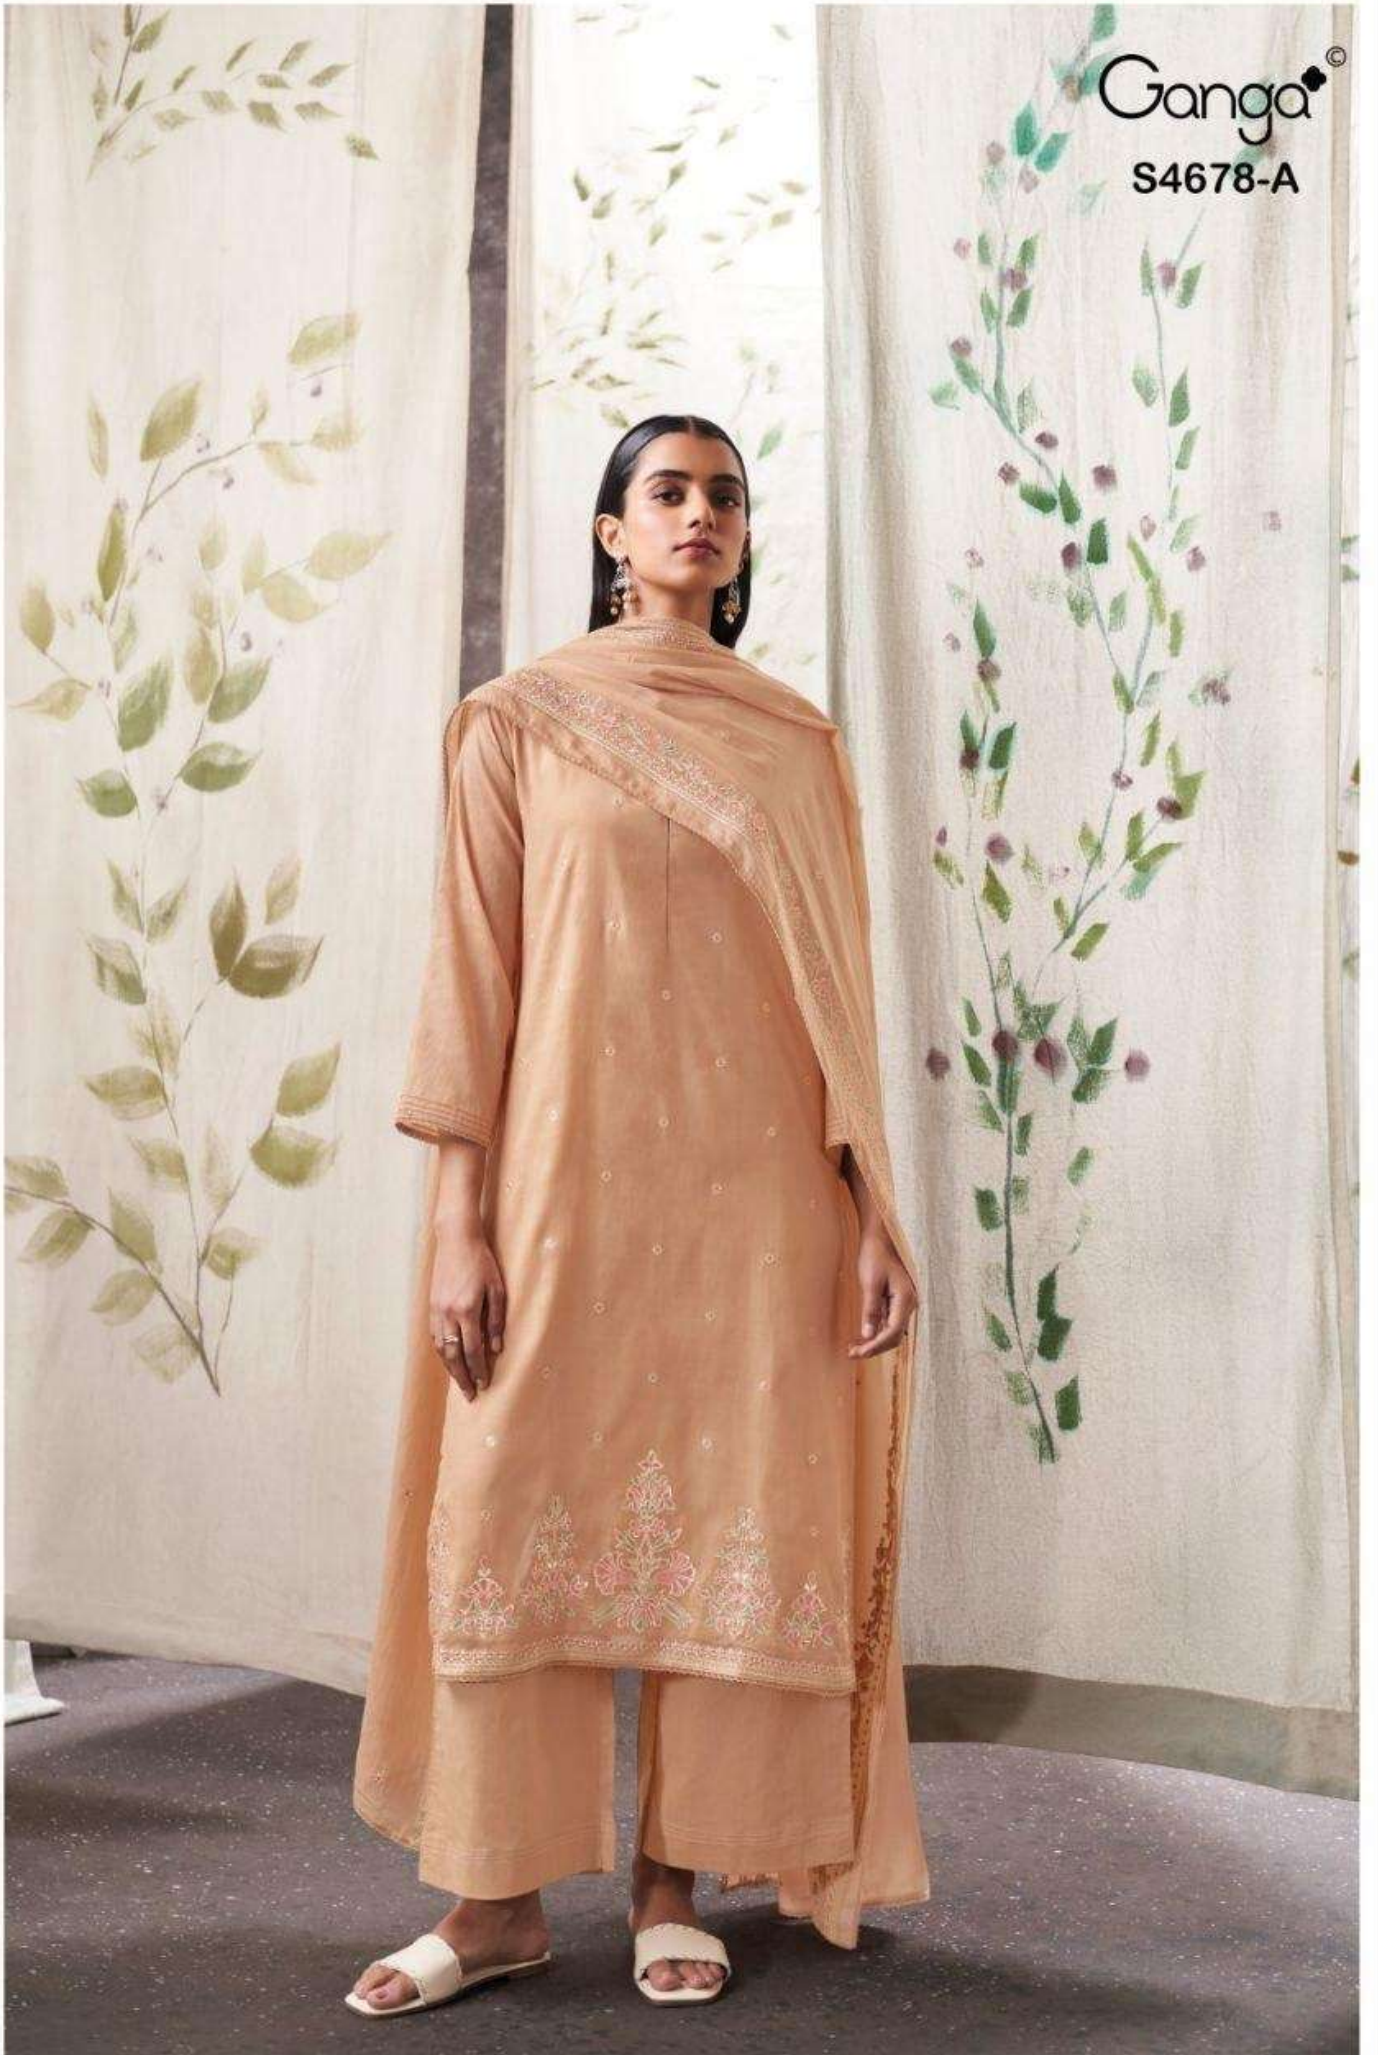

Ganga[®]

S4678-A

Ganga[®]

S4678-B

S4678-A

S4678-B

S4678-C

S4678-D

Ganga®
Ahalya
S4678

Ahalya
S4678

—DESCRIPTION—

~TOP~

PREMIUM PURE MUL SOLID COLOR WITH EMBROIDERY,
CROCHET JARI LACE DAMAN & SLEEVES.

~BOTTOM~

PREMIUM COTTON SOLID COLOR

~DUPATTA~

PREMIUM PURE MUL SOLID COLOR WITH EMBROIDERY,
CROCHET JARI LACE BORDER.