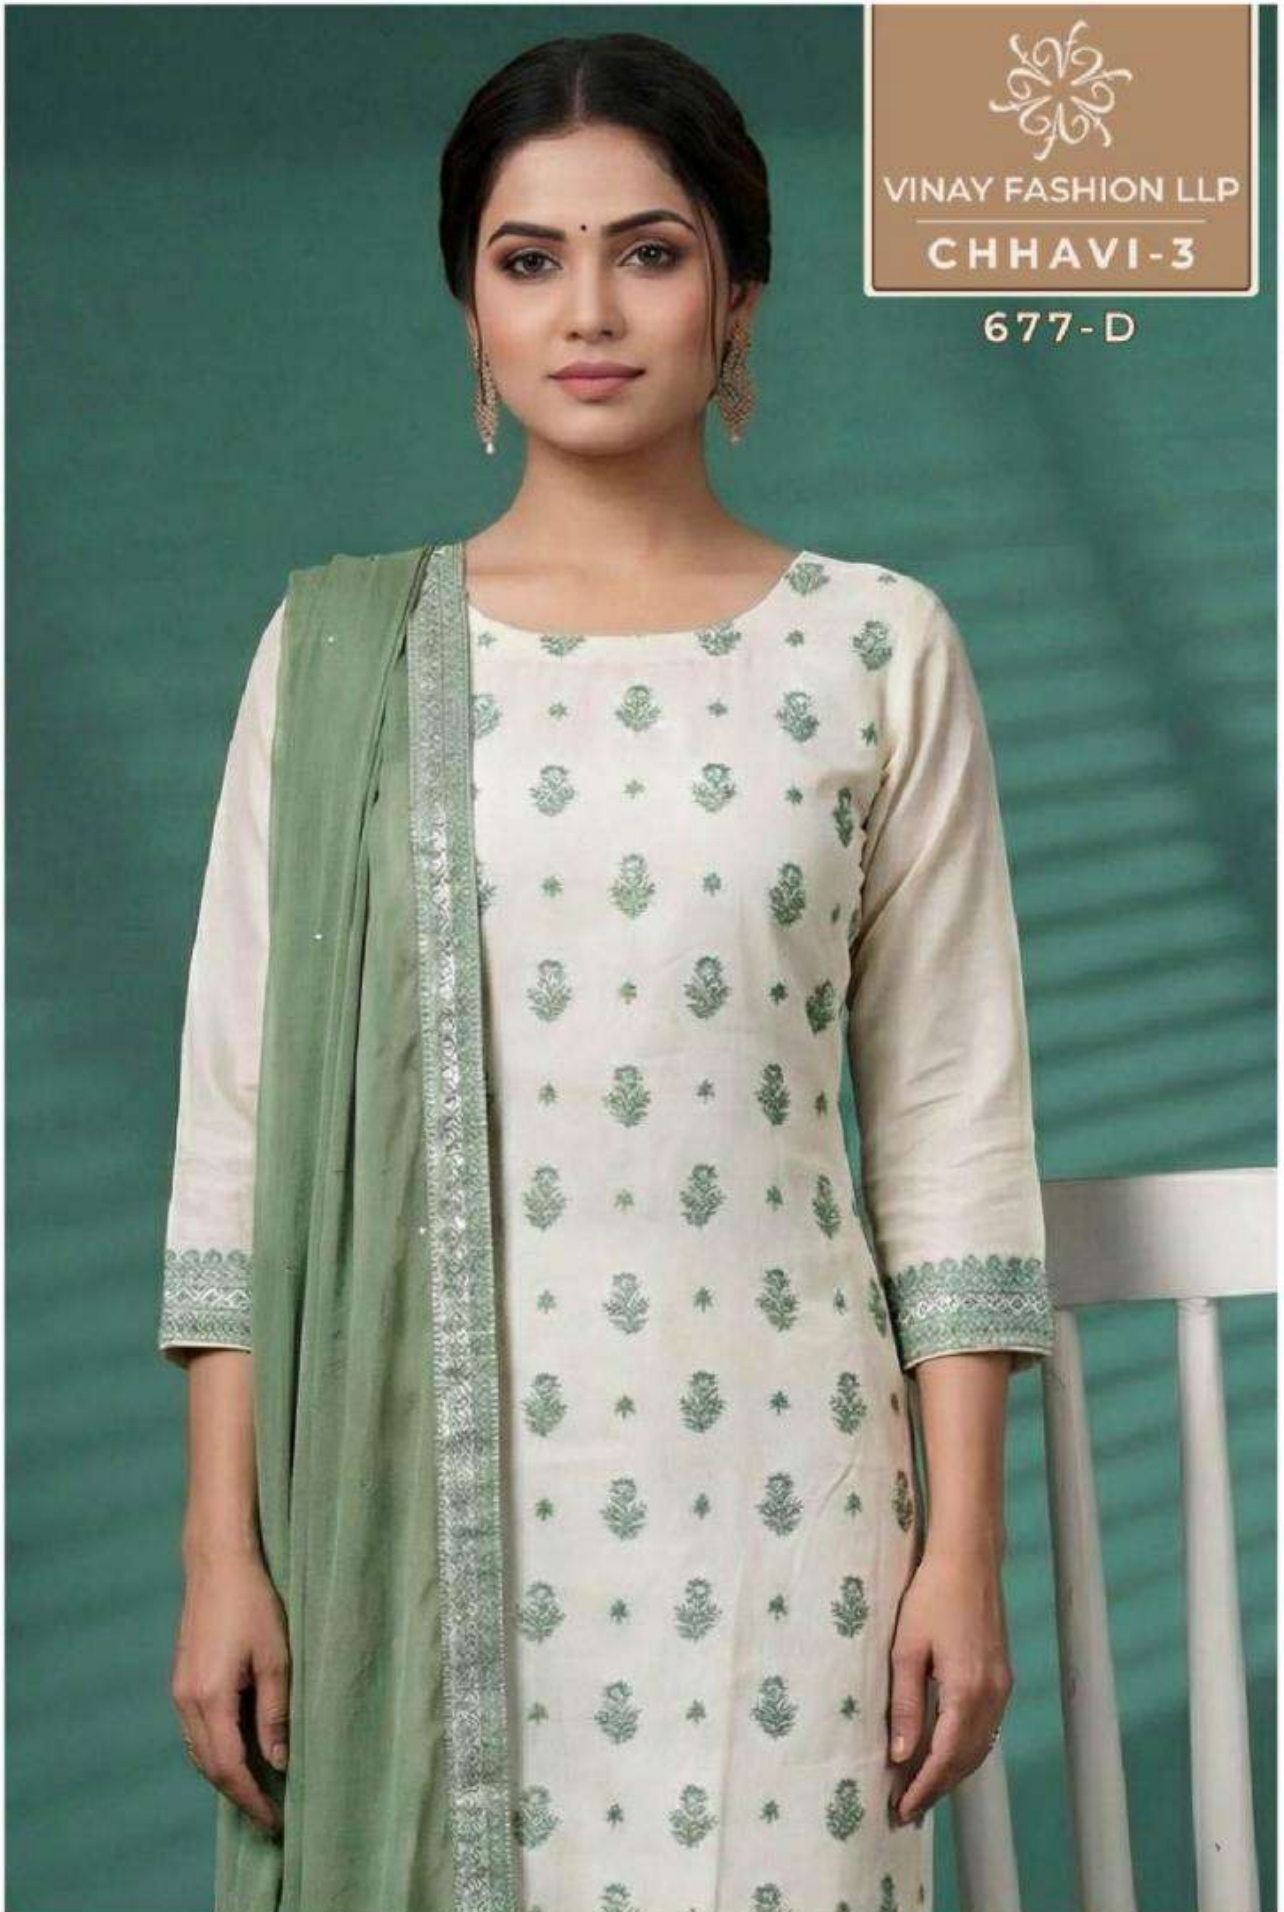

VINAY FASHION LLP

CHHAVI-3

677-D