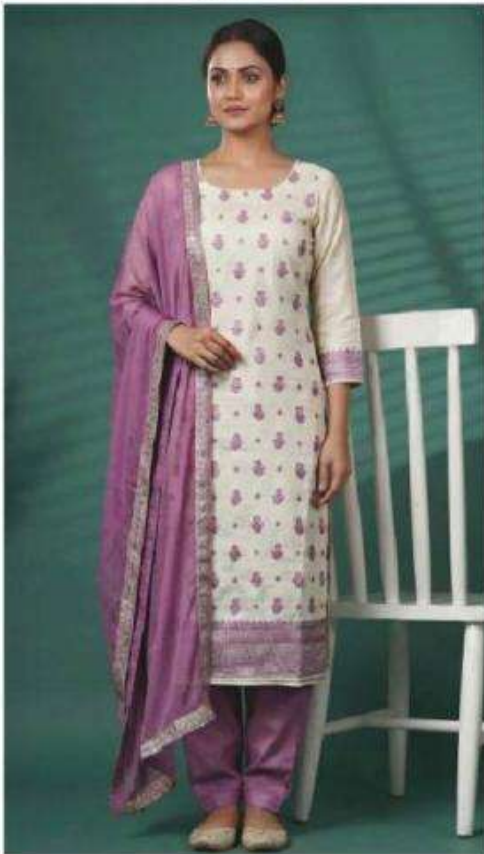

VINAY FASHION LLP

CHHAVI-3

677-C

PRODUCT DESCRIPTION

VIS MACHLIN WEAVED WITH
HANDWORKED CHIFFON DUPATTA AND
SANTOON BOTTOM

677-A

677-B

677-C