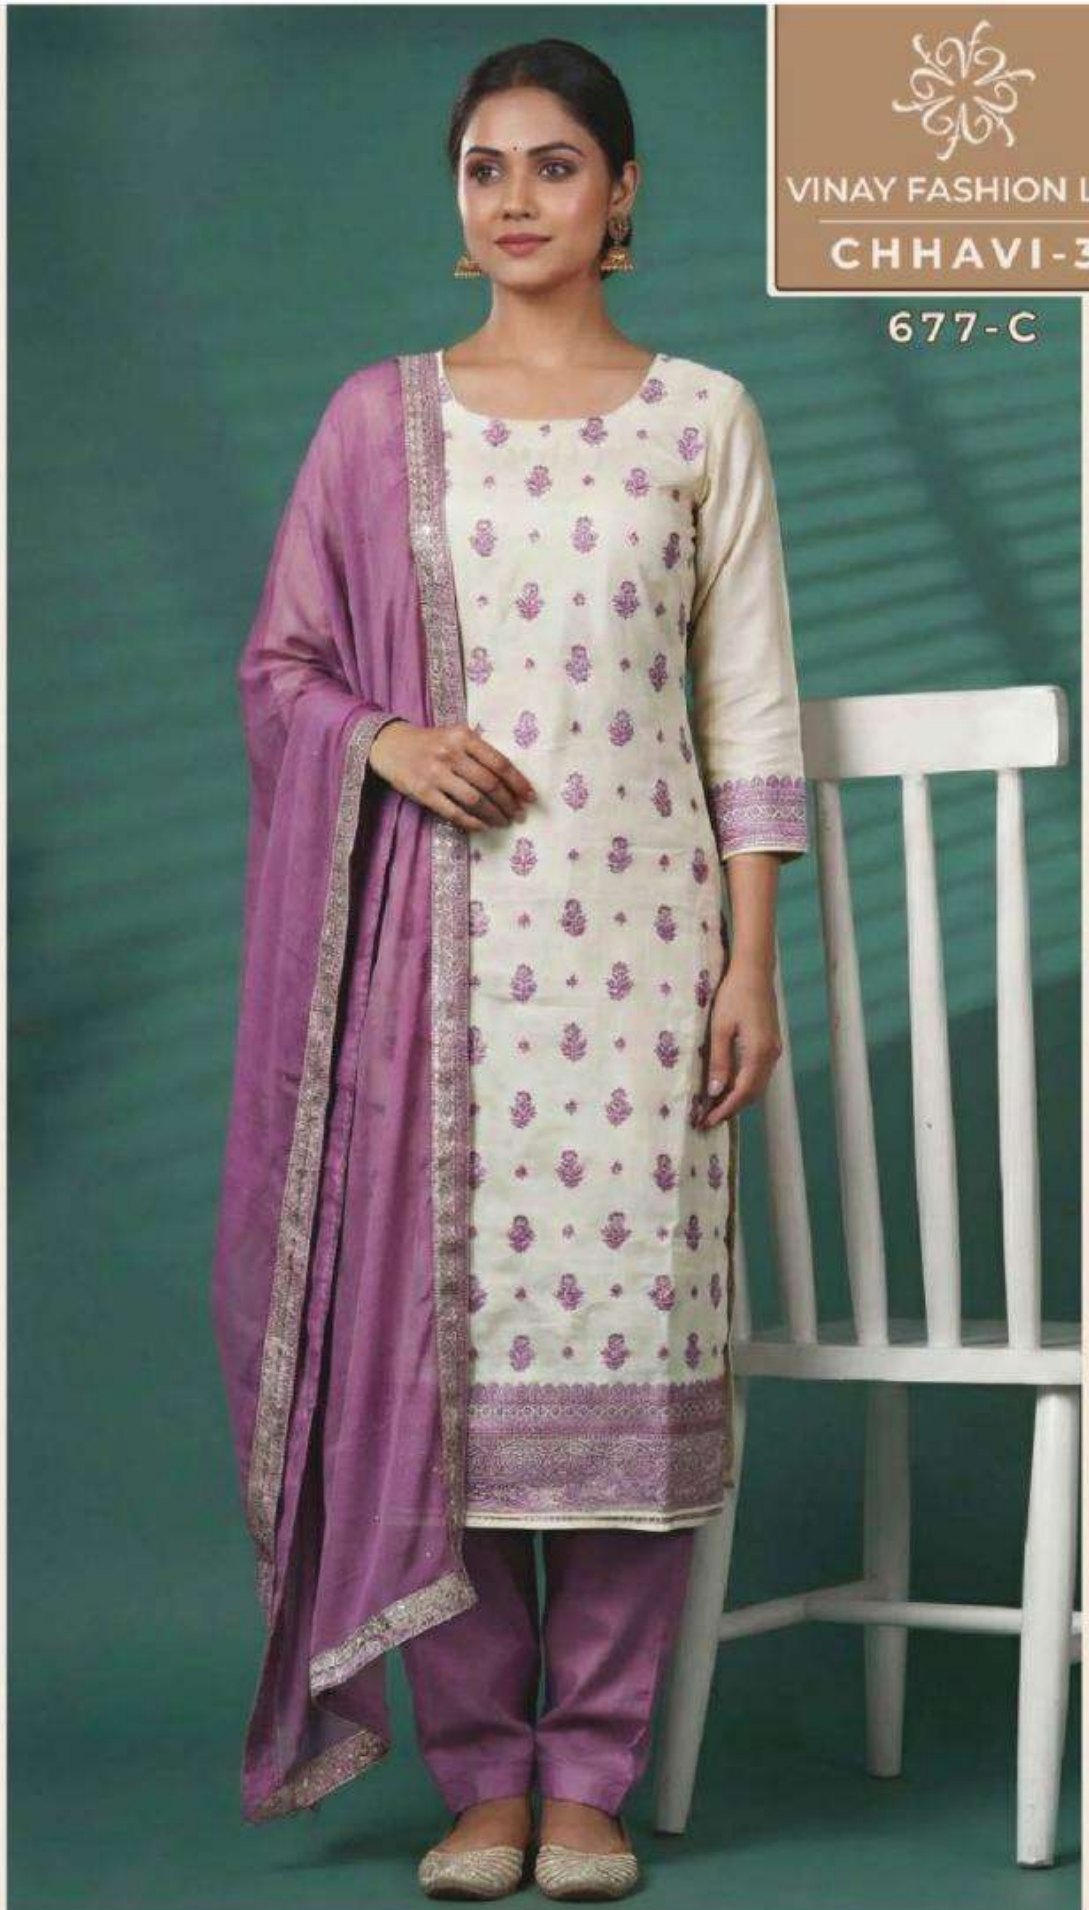

VINAY FASHION LLP

CHHAVI-3

677-C

PRODUCT DESCRIPTION

VIS MACHLIN WEAVED WITH
HANDWORKED CHIFFON DUPATTA AND
SANTOON BOTTOM

677-A

677-B

677-C