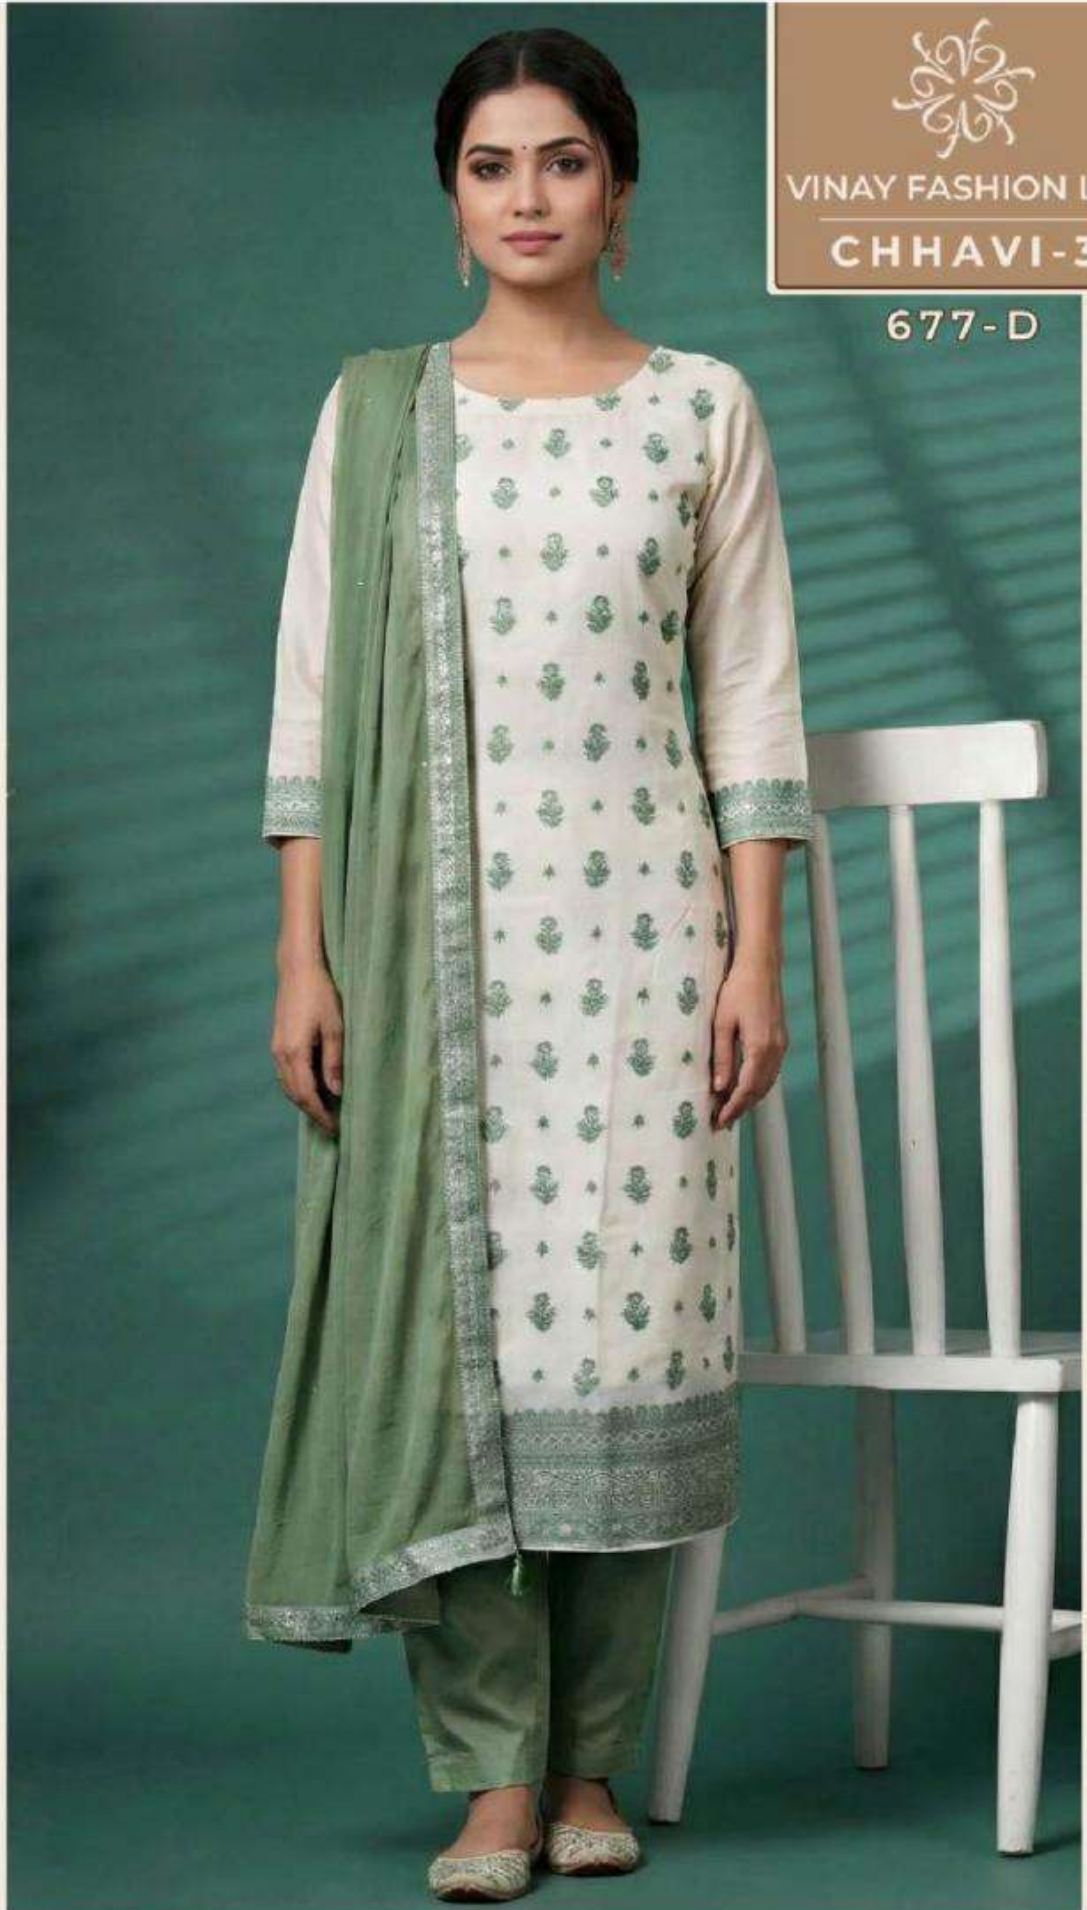

VINAY FASHION LLP

CHHAVI-3

677-D