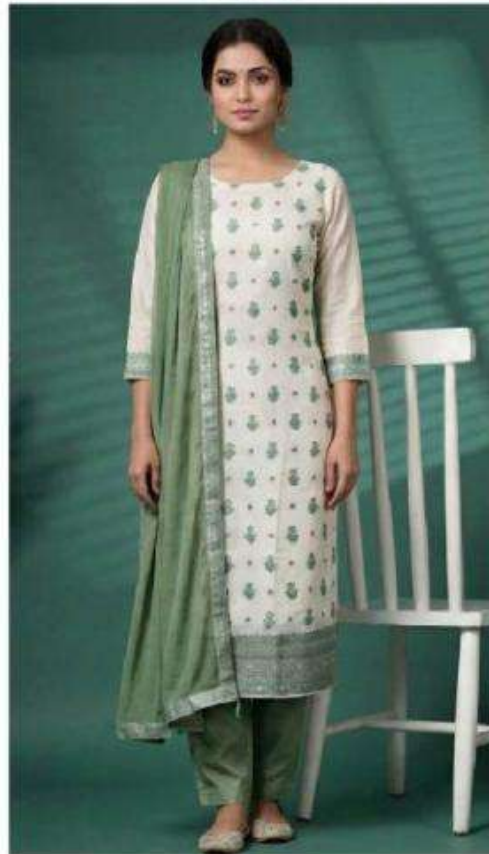

VINAY FASHION LLP

CHHAVI-3

677-C

PRODUCT DESCRIPTION

VIS MACHLIN WEAVED WITH
HANDWORKED CHIFFON DUPATTA AND
SANTOON BOTTOM

677-A

677-B

677-C