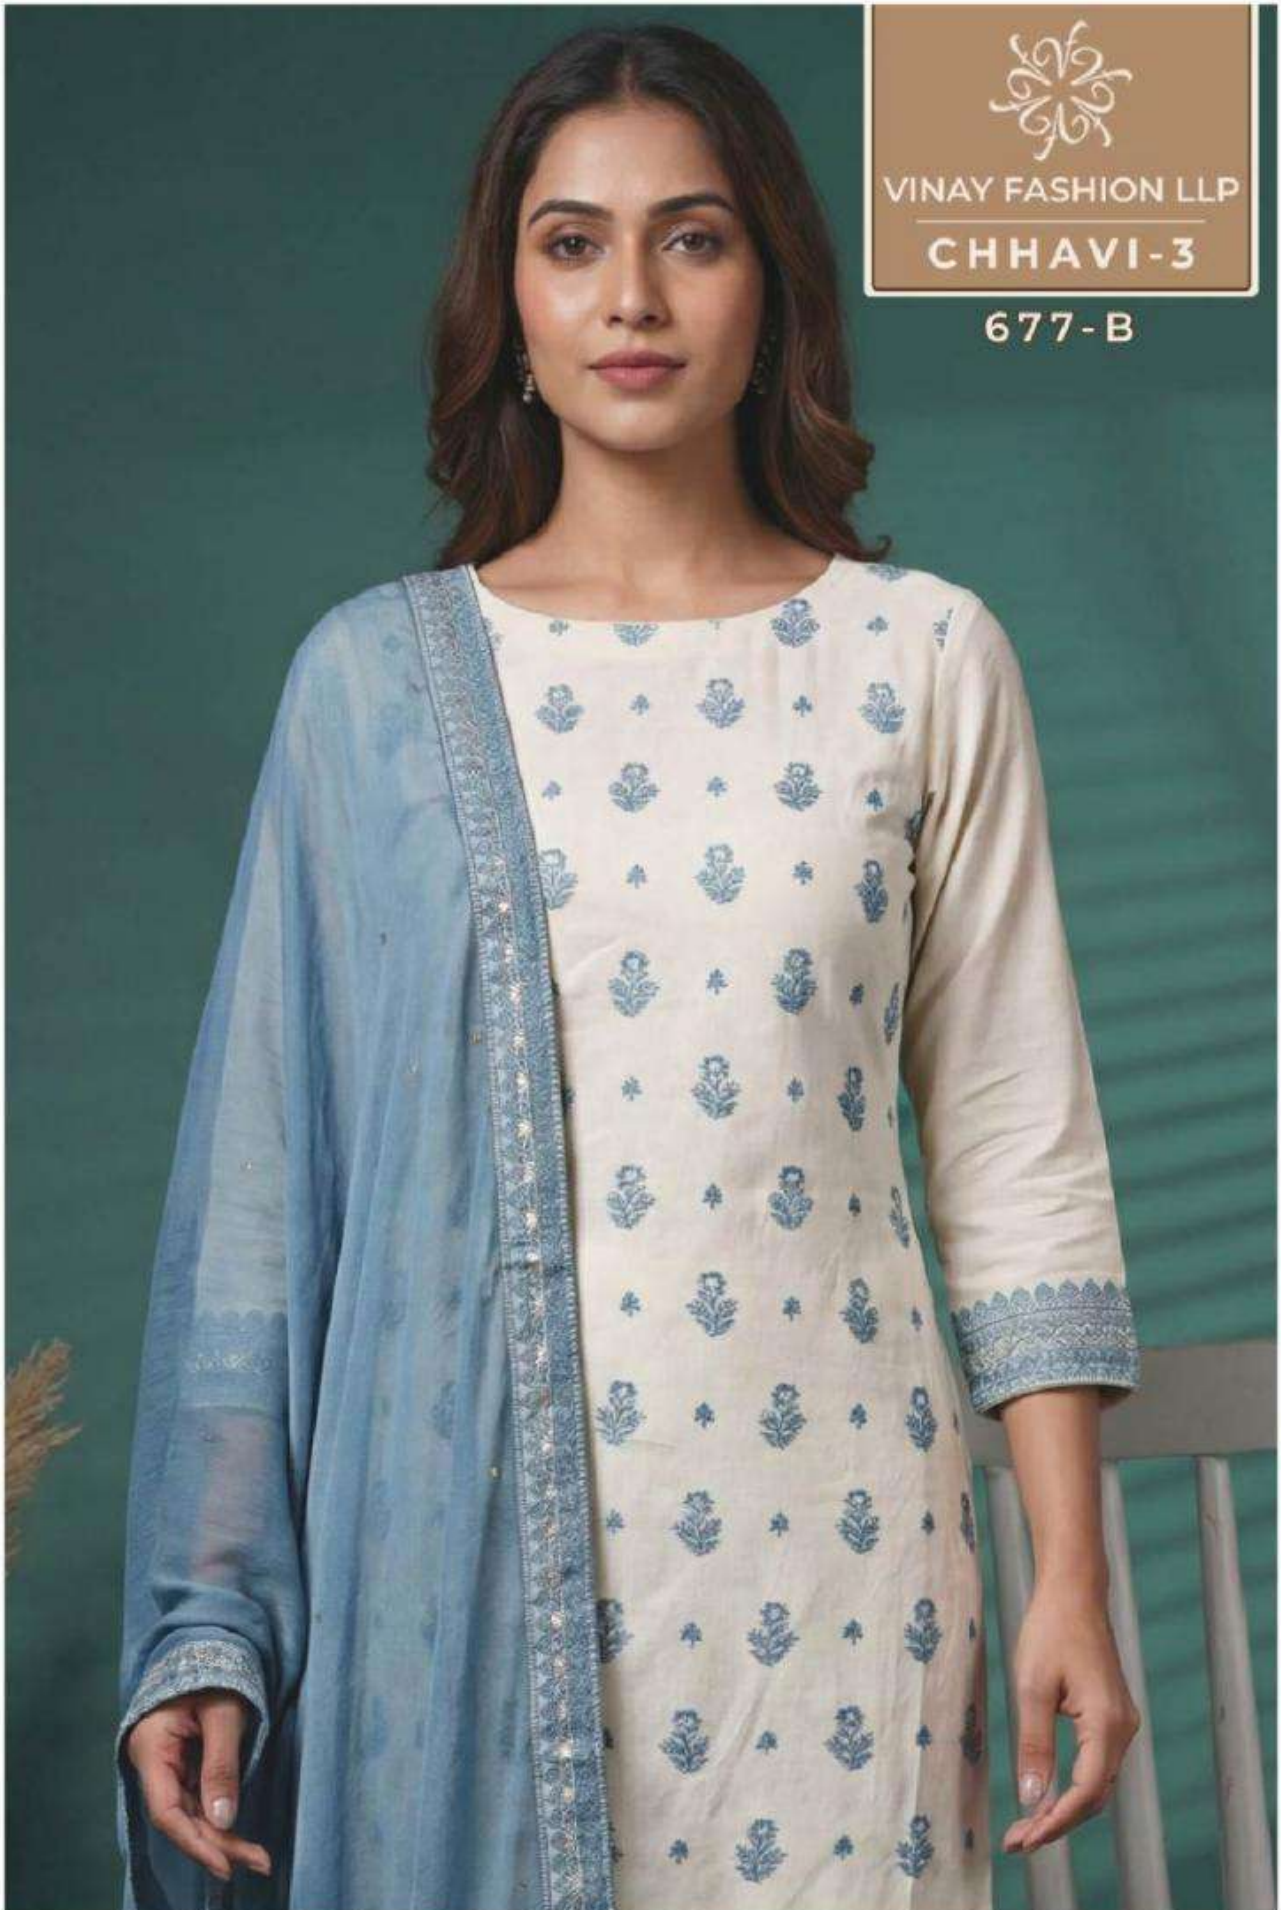

VINAY FASHION LLP

CHHAVI-3

677-B