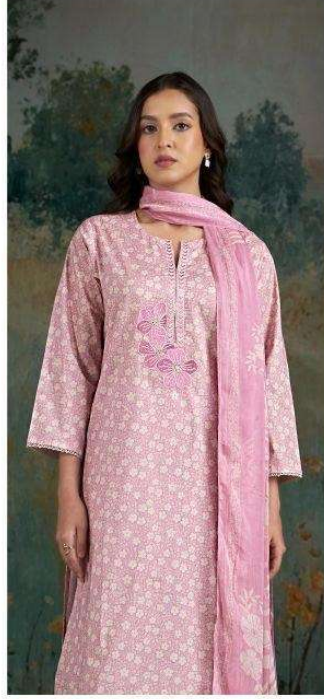

S4890-D

S4890-A

S4890-B

S4890-C

S4890-D

Ganga®

BABINA
S4890-A/B/C/D

S4890-D

PREMIUM COTTON PRINTED WITH EMBROIDERY,
SCHIFFLI EMBROIDERY LACE ON DAMAN & SLEEVES.

~BOTTOM~

PREMIUM COTTON PRINTED

~DUPATTA~

PREMIUM PURE CHIFFON PRINTED.

S4890-B

S4890-C