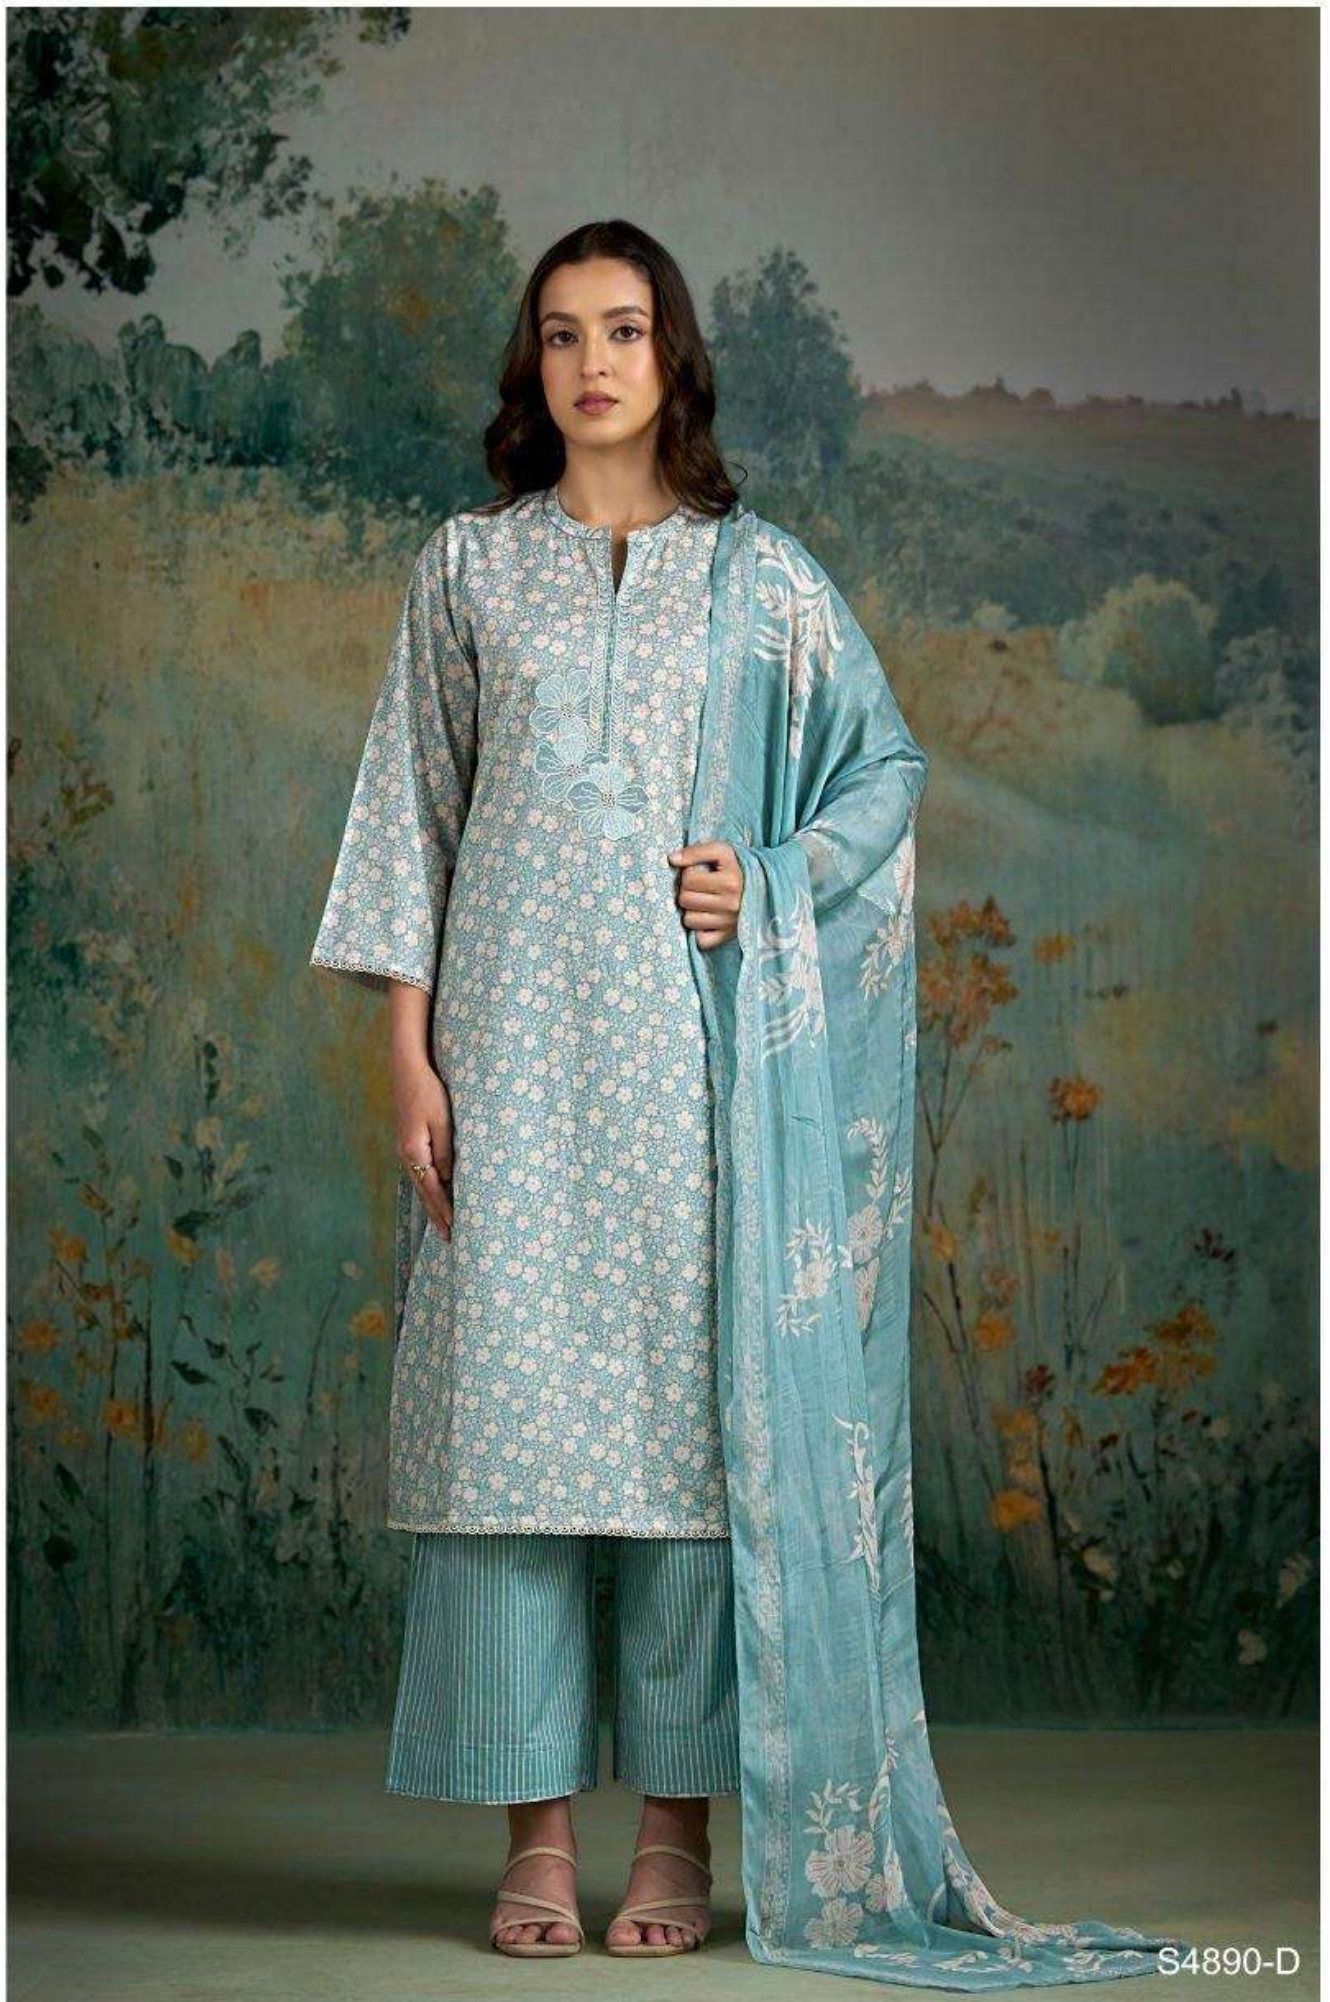

S4890-D

S4890-A

S4890-B

S4890-C

S4890-D

Ganga®

BABINA
S4890-A/B/C/D

S4890-D

Ganga®

BABINA
S4890

S4890-A

Ganga®

BABINA
S4890

Ganga®
BABINA
S4890

DESCRIPTION

~TOP~

PREMIUM COTTON PRINTED WITH EMBROIDERY,
SCHIFFLI EMBROIDERY LACE ON DAMAN & SLEEVES.

~BOTTOM~

PREMIUM COTTON PRINTED

~DUPATTA~

PREMIUM PURE CHIFFON PRINTED.

S4890-B

S4890-C