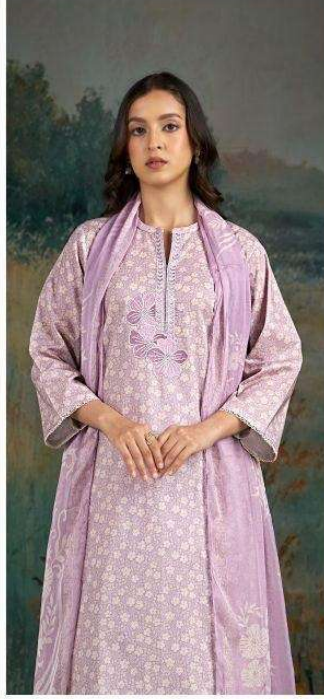

S4890-D

S4890-A

S4890-B

S4890-C

S4890-D

Ganga®

BABINA
S4890-A/B/C/D

S4890-D

PREMIUM COTTON PRINTED WITH EMBROIDERY,
SCHIFFLI EMBROIDERY LACE ON DAMAN & SLEEVES.

~BOTTOM~

PREMIUM COTTON PRINTED

~DUPATTA~

PREMIUM PURE CHIFFON PRINTED.

S4890-B

S4890-C