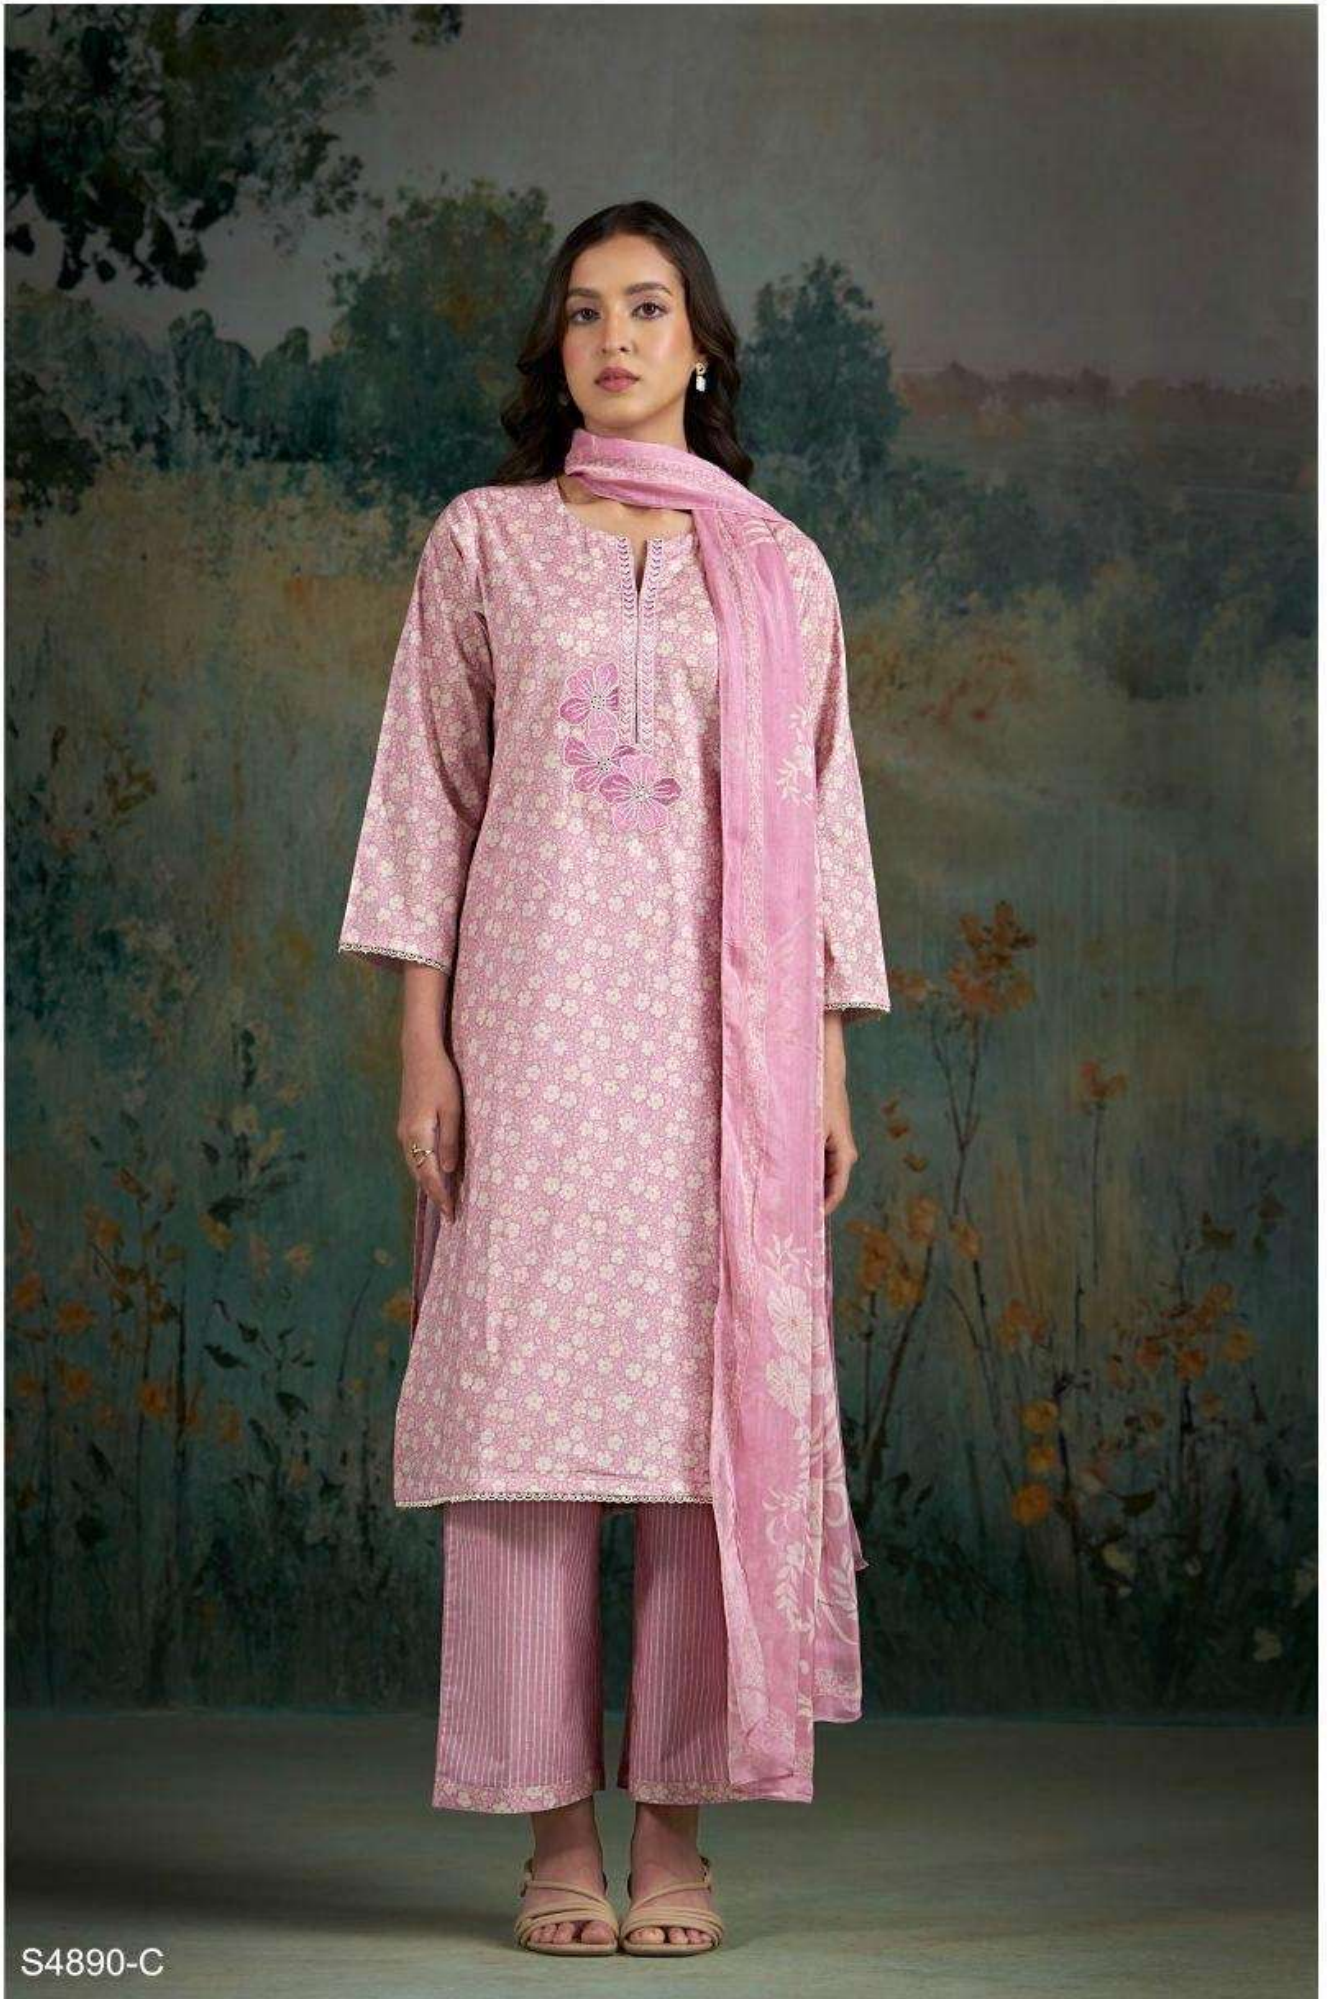

PREMIUM COTTON PRINTED WITH EMBROIDERY,
SCHIFFLI EMBROIDERY LACE ON DAMAN & SLEEVES.

~BOTTOM~

PREMIUM COTTON PRINTED

~DUPATTA~

PREMIUM PURE CHIFFON PRINTED.

S4890-B

S4890-C