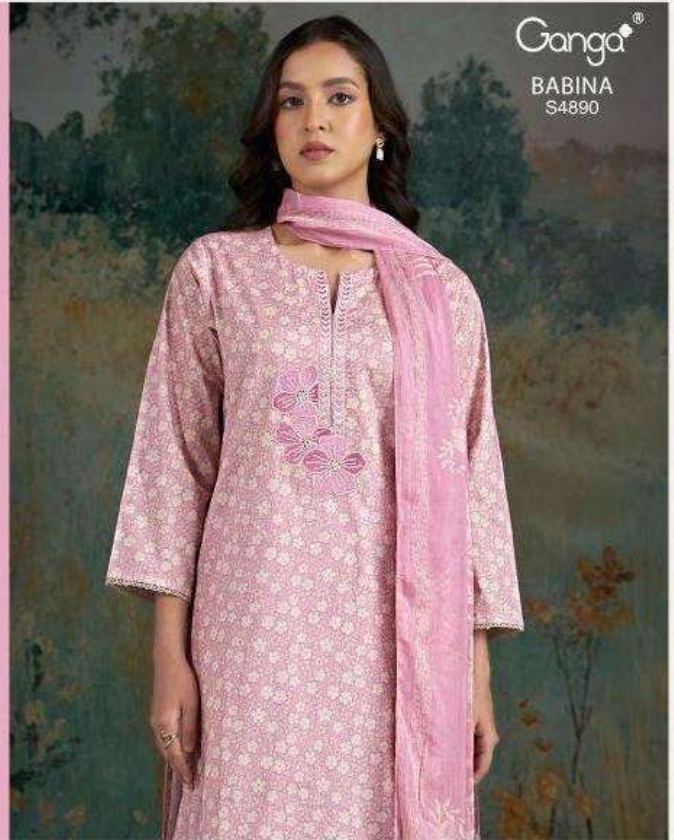

Ganga®

BABINA
S4890

S4890-A

Ganga®

BABINA
S4890

Ganga®
BABINA
S4890

DESCRIPTION

~TOP~

PREMIUM COTTON PRINTED WITH EMBROIDERY,
SCHIFFLI EMBROIDERY LACE ON DAMAN & SLEEVES.

~BOTTOM~

PREMIUM COTTON PRINTED

~DUPATTA~

PREMIUM PURE CHIFFON PRINTED.

S4890-B

S4890-C