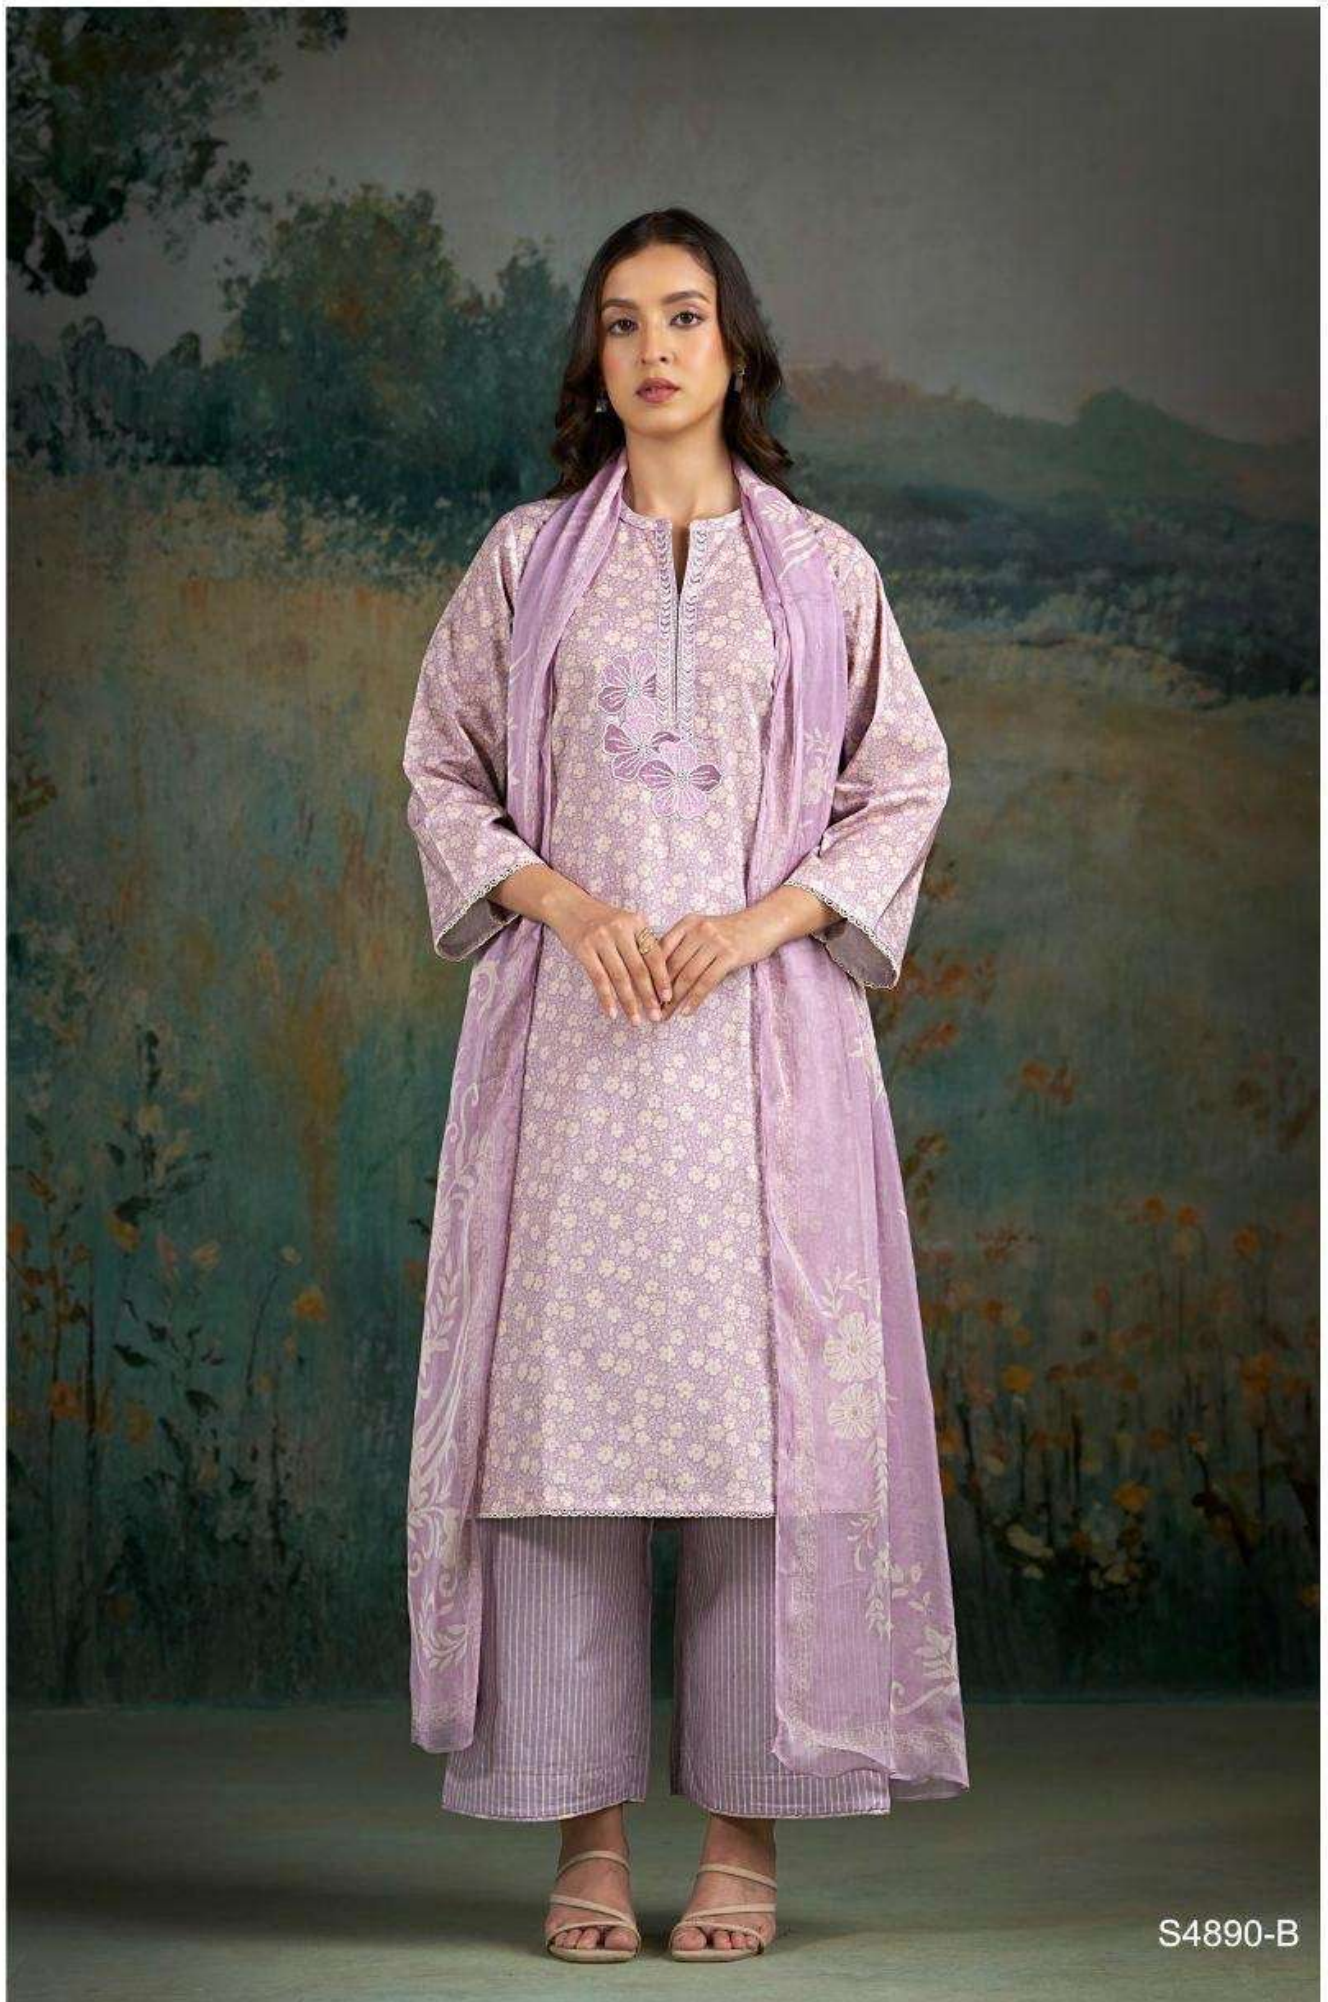

PREMIUM COTTON PRINTED WITH EMBROIDERY,
SCHIFFLI EMBROIDERY LACE ON DAMAN & SLEEVES.

~BOTTOM~

PREMIUM COTTON PRINTED

~DUPATTA~

PREMIUM PURE CHIFFON PRINTED.

S4890-B

S4890-C