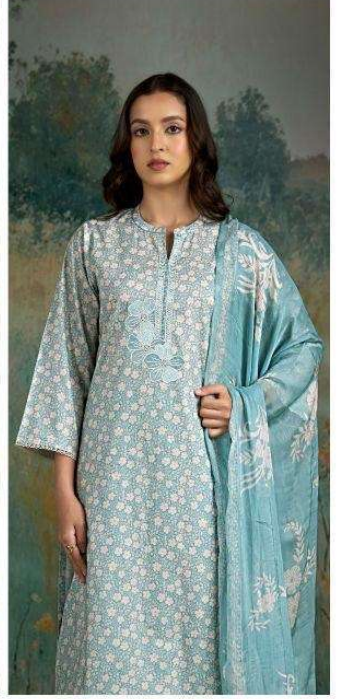

S4890-D

S4890-A

S4890-B

S4890-C

S4890-D

Ganga®

BABINA
S4890-A/B/C/D

S4890-D

PREMIUM COTTON PRINTED WITH EMBROIDERY,
SCHIFFLI EMBROIDERY LACE ON DAMAN & SLEEVES.

~BOTTOM~

PREMIUM COTTON PRINTED

~DUPATTA~

PREMIUM PURE CHIFFON PRINTED.

S4890-B

S4890-C