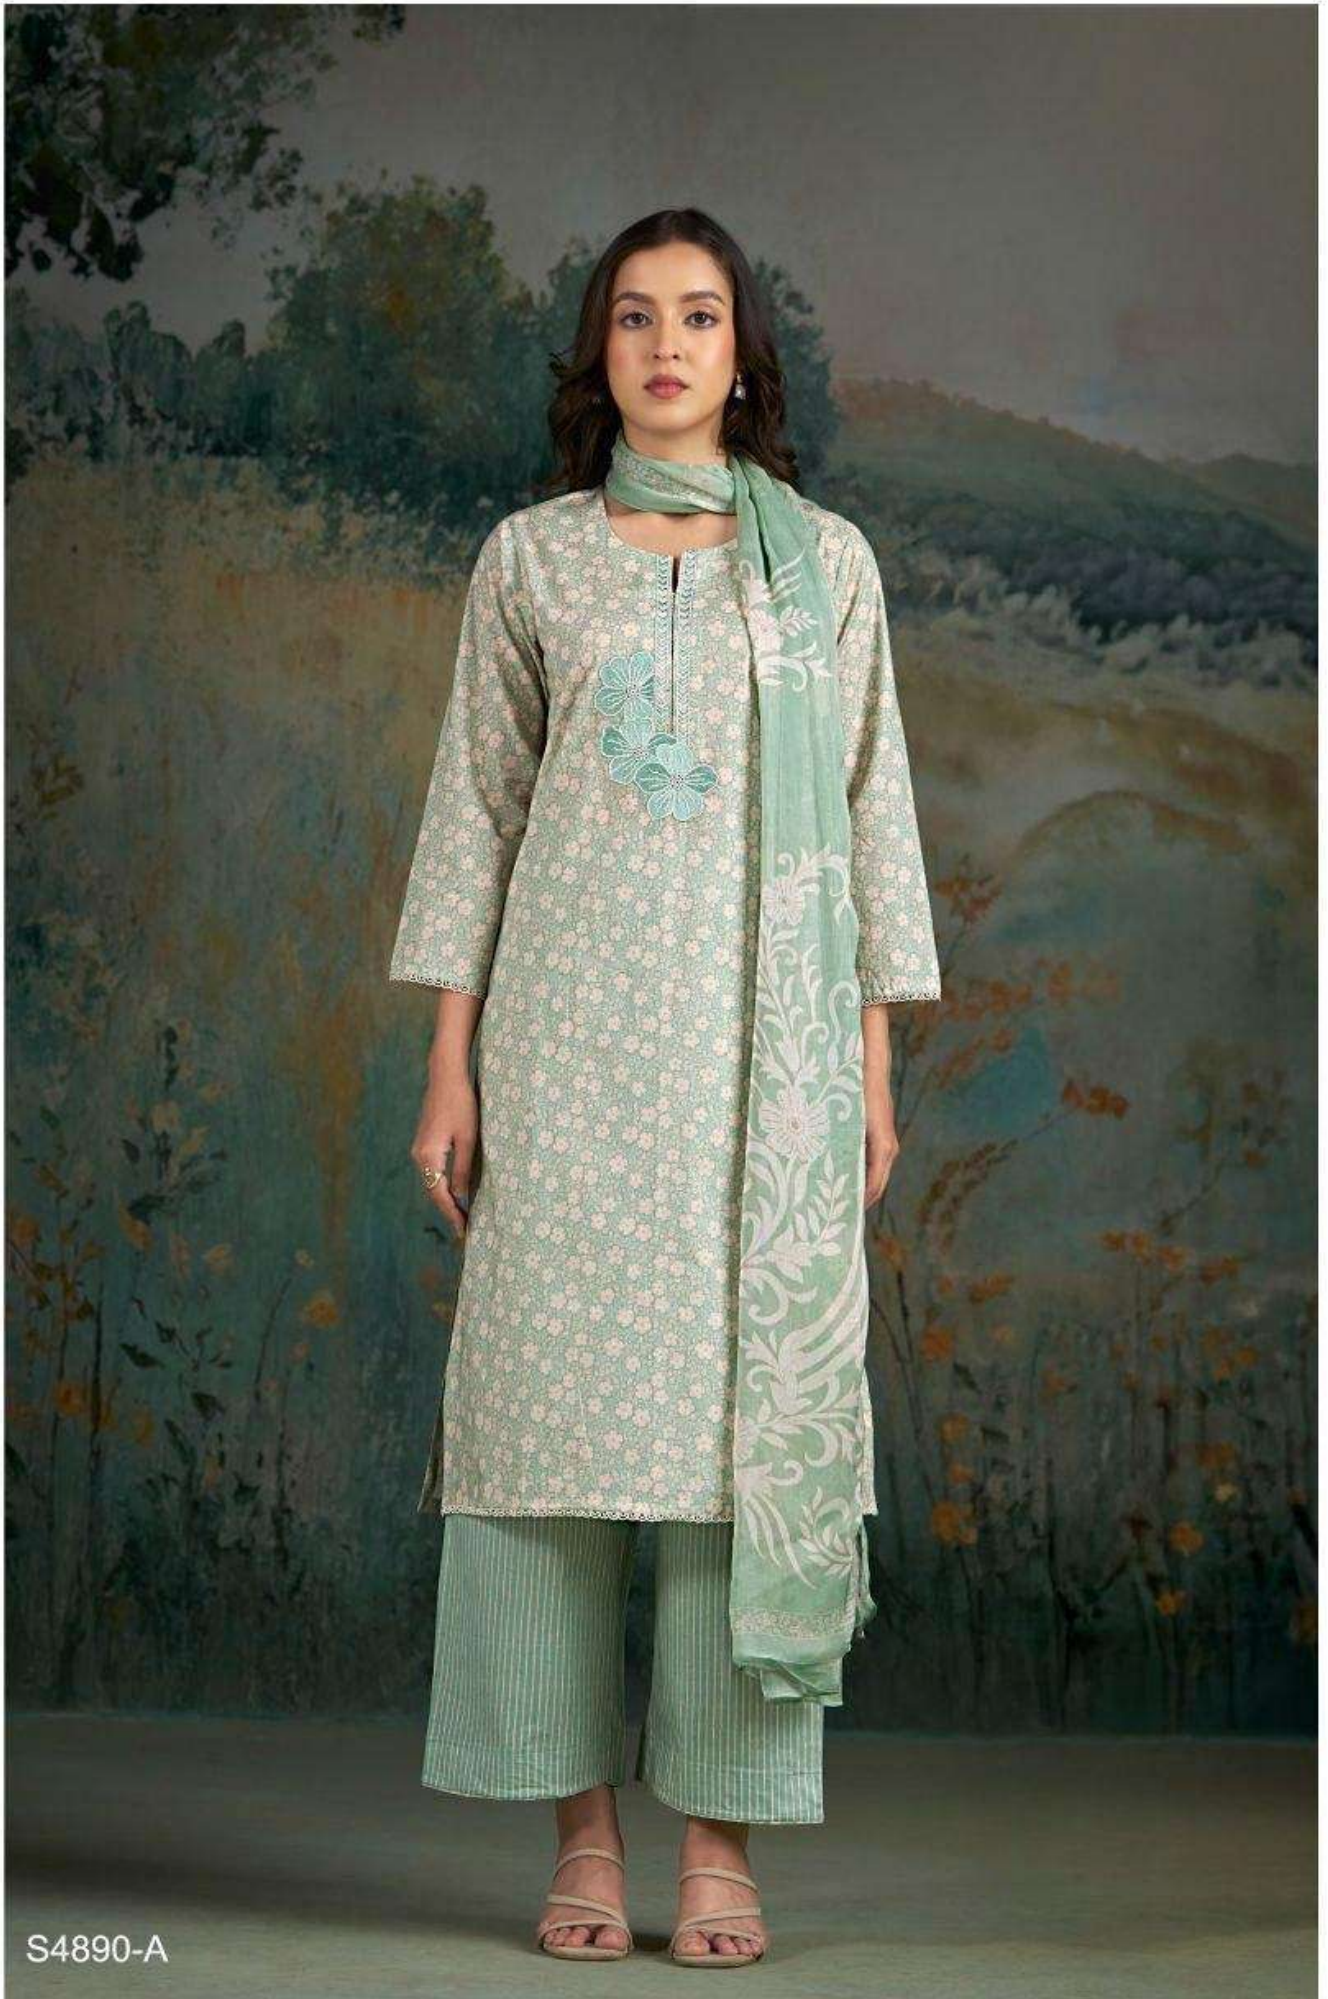

S4890-D

S4890-A

S4890-B

S4890-C

S4890-D

Ganga®

BABINA
S4890-A/B/C/D

S4890-D

Ganga®

BABINA
S4890

S4890-A

Ganga®

BABINA
S4890

Ganga®
BABINA
S4890

DESCRIPTION

~TOP~

PREMIUM COTTON PRINTED WITH EMBROIDERY,
SCHIFFLI EMBROIDERY LACE ON DAMAN & SLEEVES.

~BOTTOM~

PREMIUM COTTON PRINTED

~DUPATTA~

PREMIUM PURE CHIFFON PRINTED.

S4890-B

S4890-C