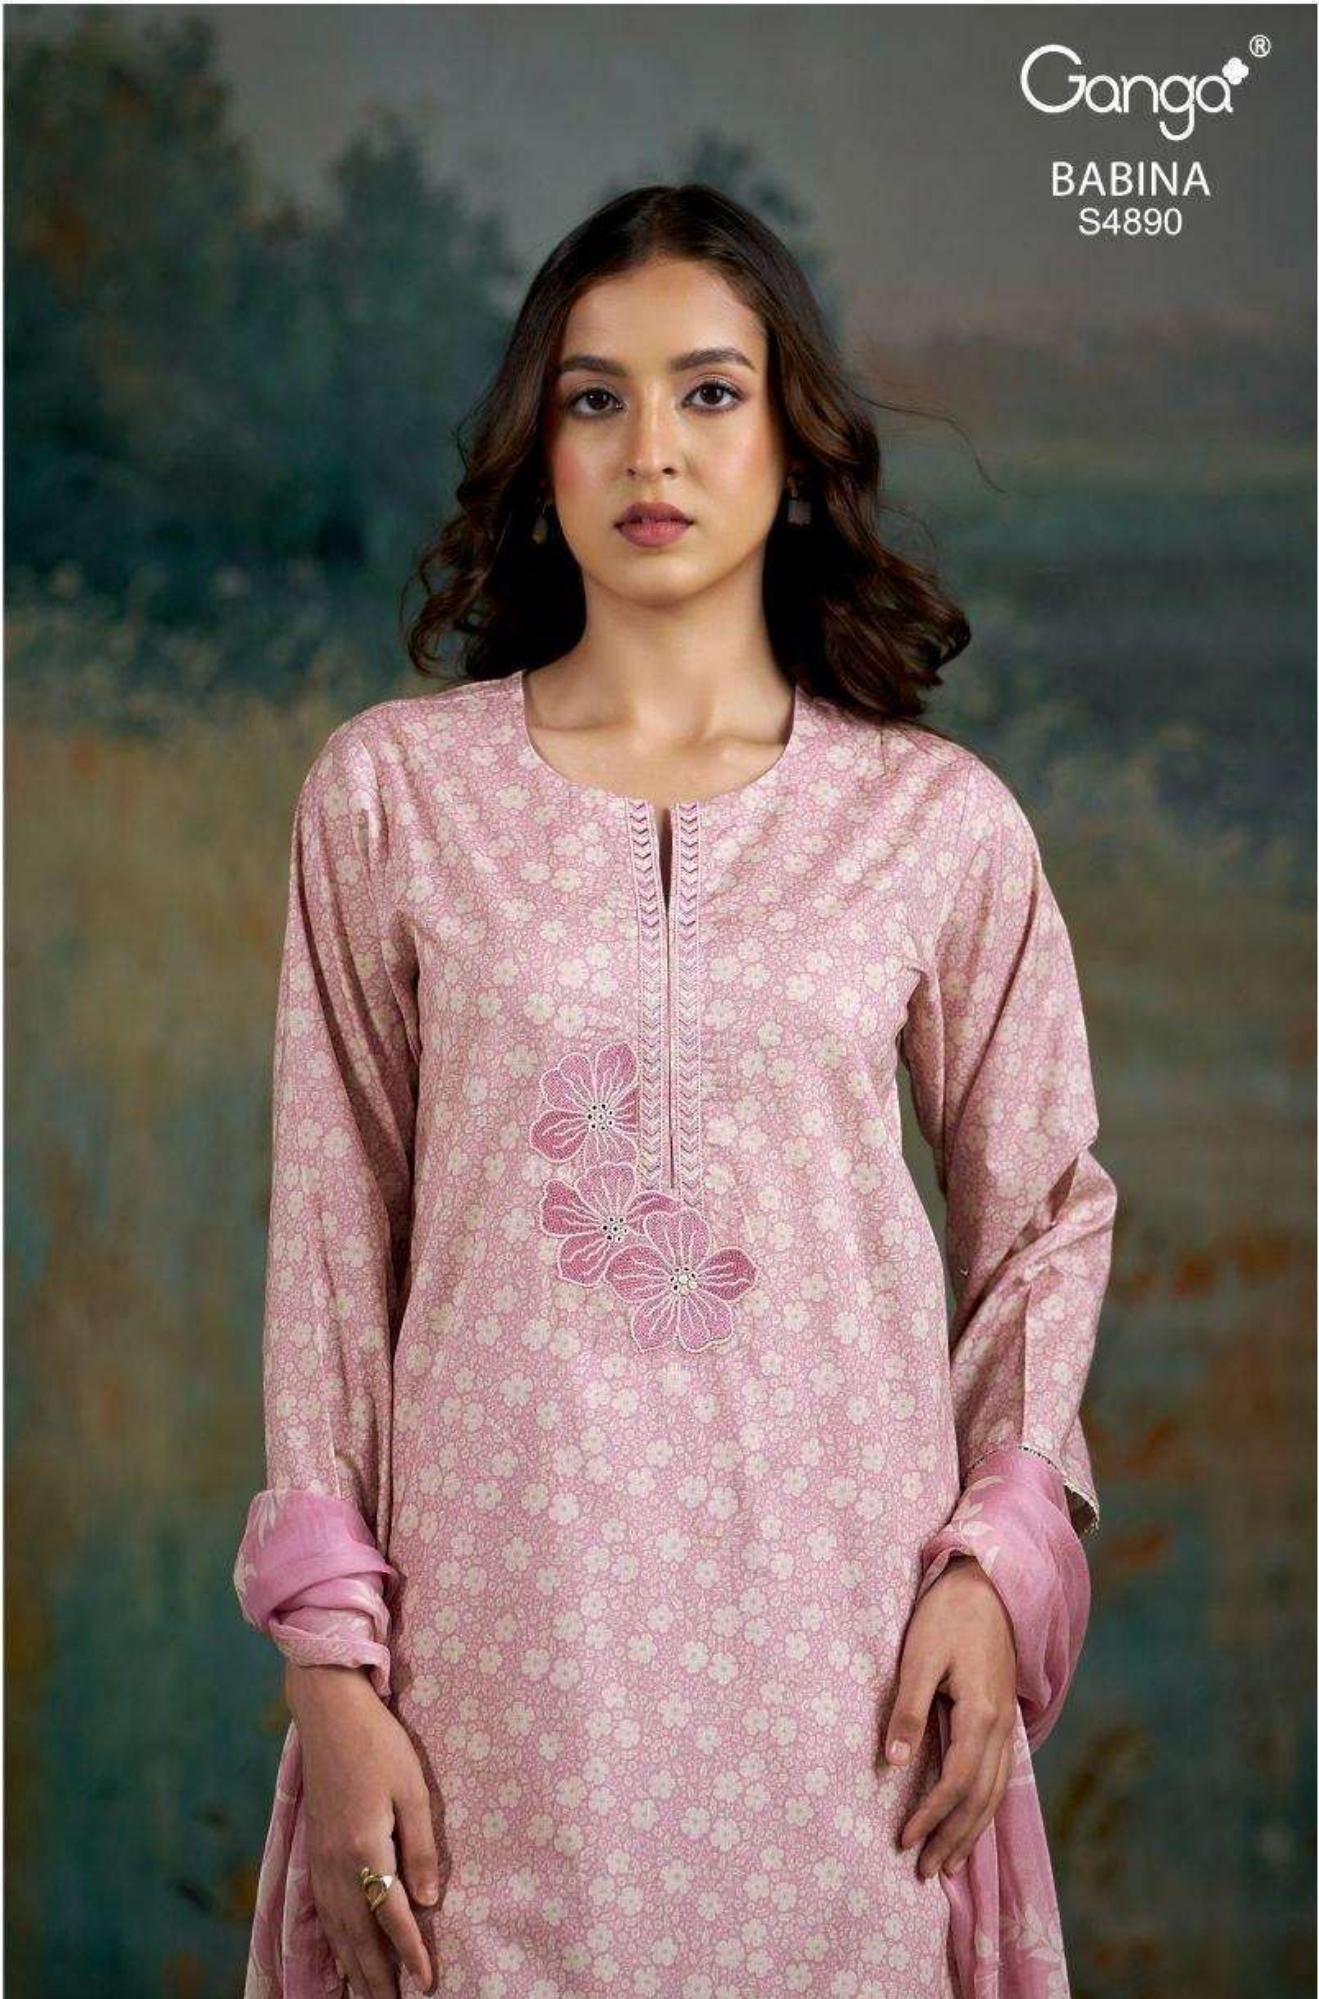

S4890-D

S4890-A

S4890-B

S4890-C

S4890-D

Ganga®

BABINA
S4890-A/B/C/D

S4890-D

Ganga®

BABINA
S4890

S4890-A

Ganga®

BABINA
S4890

Ganga®
BABINA
S4890

DESCRIPTION

~TOP~

PREMIUM COTTON PRINTED WITH EMBROIDERY,
SCHIFFLI EMBROIDERY LACE ON DAMAN & SLEEVES.

~BOTTOM~

PREMIUM COTTON PRINTED

~DUPATTA~

PREMIUM PURE CHIFFON PRINTED.

S4890-B

S4890-C