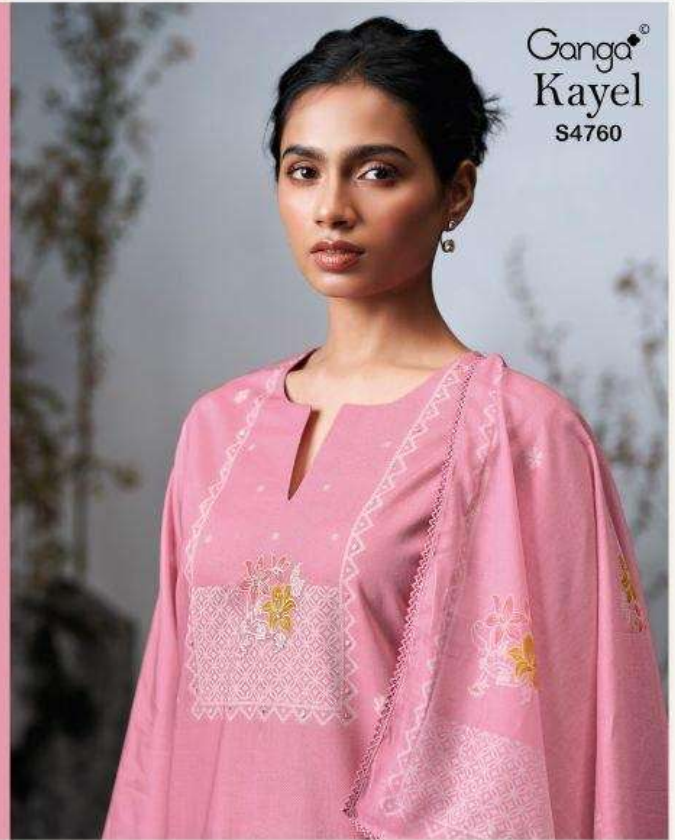

Ganga[®]
S4760-A

Ganga[®]
Kayel
S4760

Ganga[®]
S4760-A

S4760-A

S4760-B

S4760-C

S4760-D

Ganga®
Kayel
S4760- A/B/C/D

Ganga®

Ganga®
Kayel
S4760

Kayel
S4760

DESCRIPTION

~TOP~

PREMIUM COTTON PRINTED WITH HAND WORK,
HAND EMBROIDERY, PRINTED DAMAN AND CUT WORK.

~BOTTOM~

PREMIUM COTTON SOLID COLOR