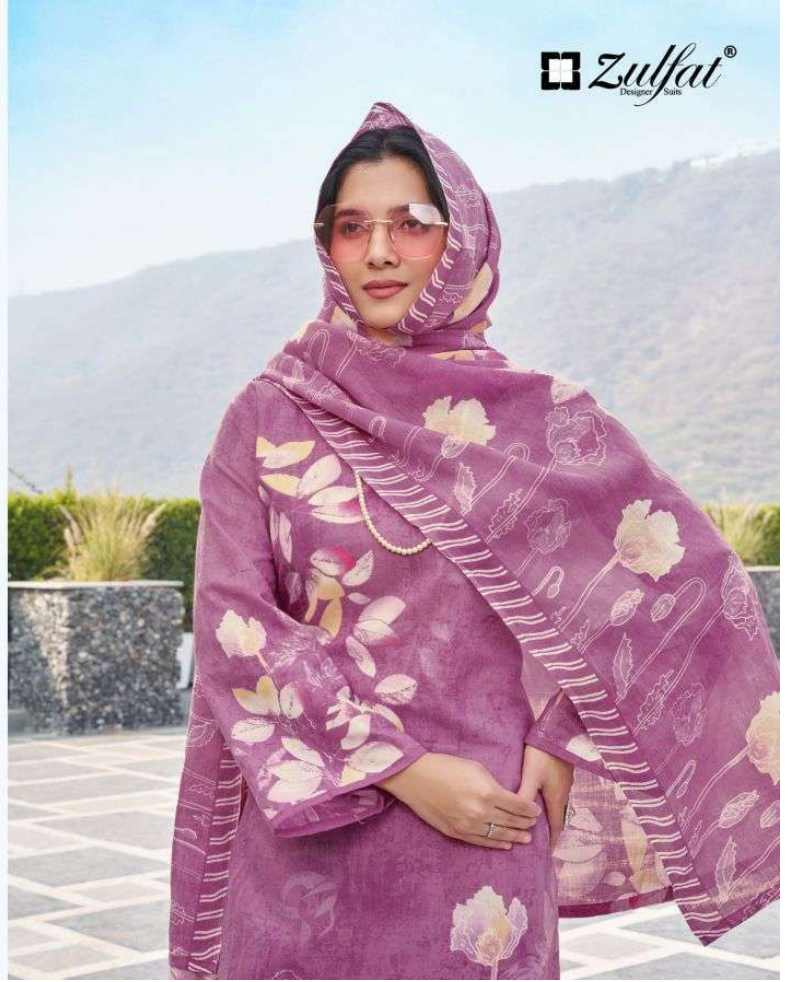

Zulfat®
Designs