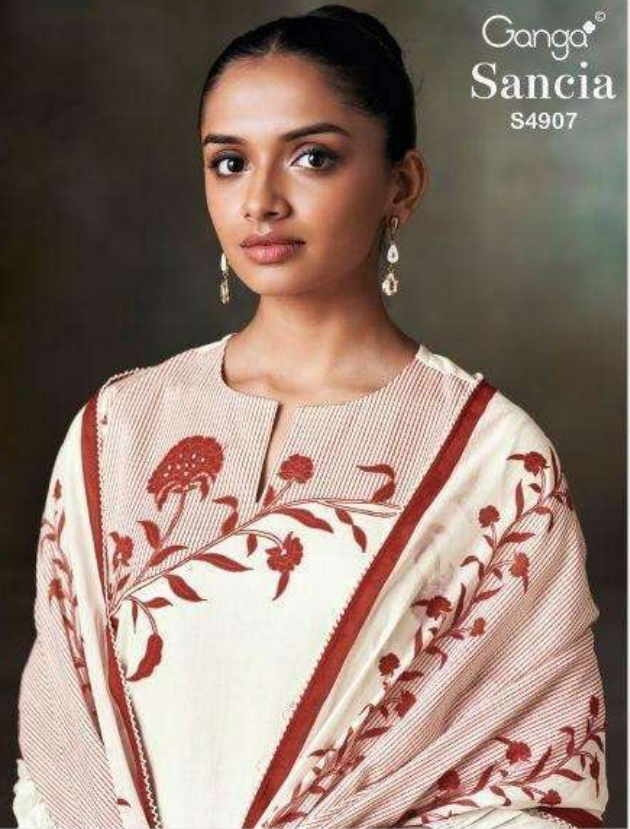

Ganga[®]
S4907-B

Ganga[®]
S4907-C

Ganga®

Ganga®
Sancia
S4907

Sancia
S4907

—DESCRIPTION—

~TOP~

PREMIUM COTTON PRINTED WITH HAND WORK,
SOLID BORDER ON DAMAN.

~BOTTOM~

PREMIUM COTTON SOLID COLOR

~DUPATTA~

PREMIUM COTTON MUL PRINTED WITH CROCHET
LACE BORDER.

S4907-A

S4907-B

S4907-C

S4907-D