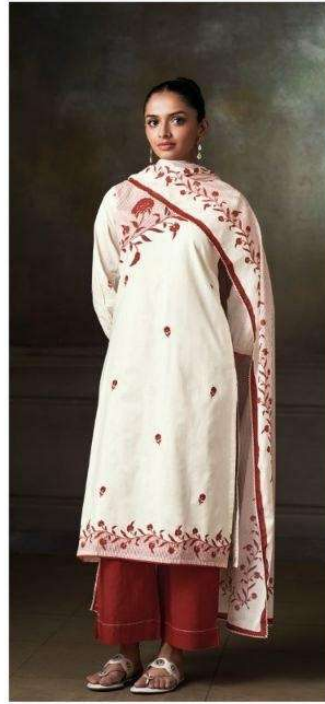

Ganga[®]
S4907-B

Ganga[®]
S4907-C

Ganga®

Ganga®
Sancia
S4907

Sancia
S4907

—DESCRIPTION—

~TOP~

PREMIUM COTTON PRINTED WITH HAND WORK,
SOLID BORDER ON DAMAN.

~BOTTOM~

PREMIUM COTTON SOLID COLOR

~DUPATTA~

PREMIUM COTTON MUL PRINTED WITH CROCHET
LACE BORDER.

S4907-A

S4907-B

S4907-C

S4907-D