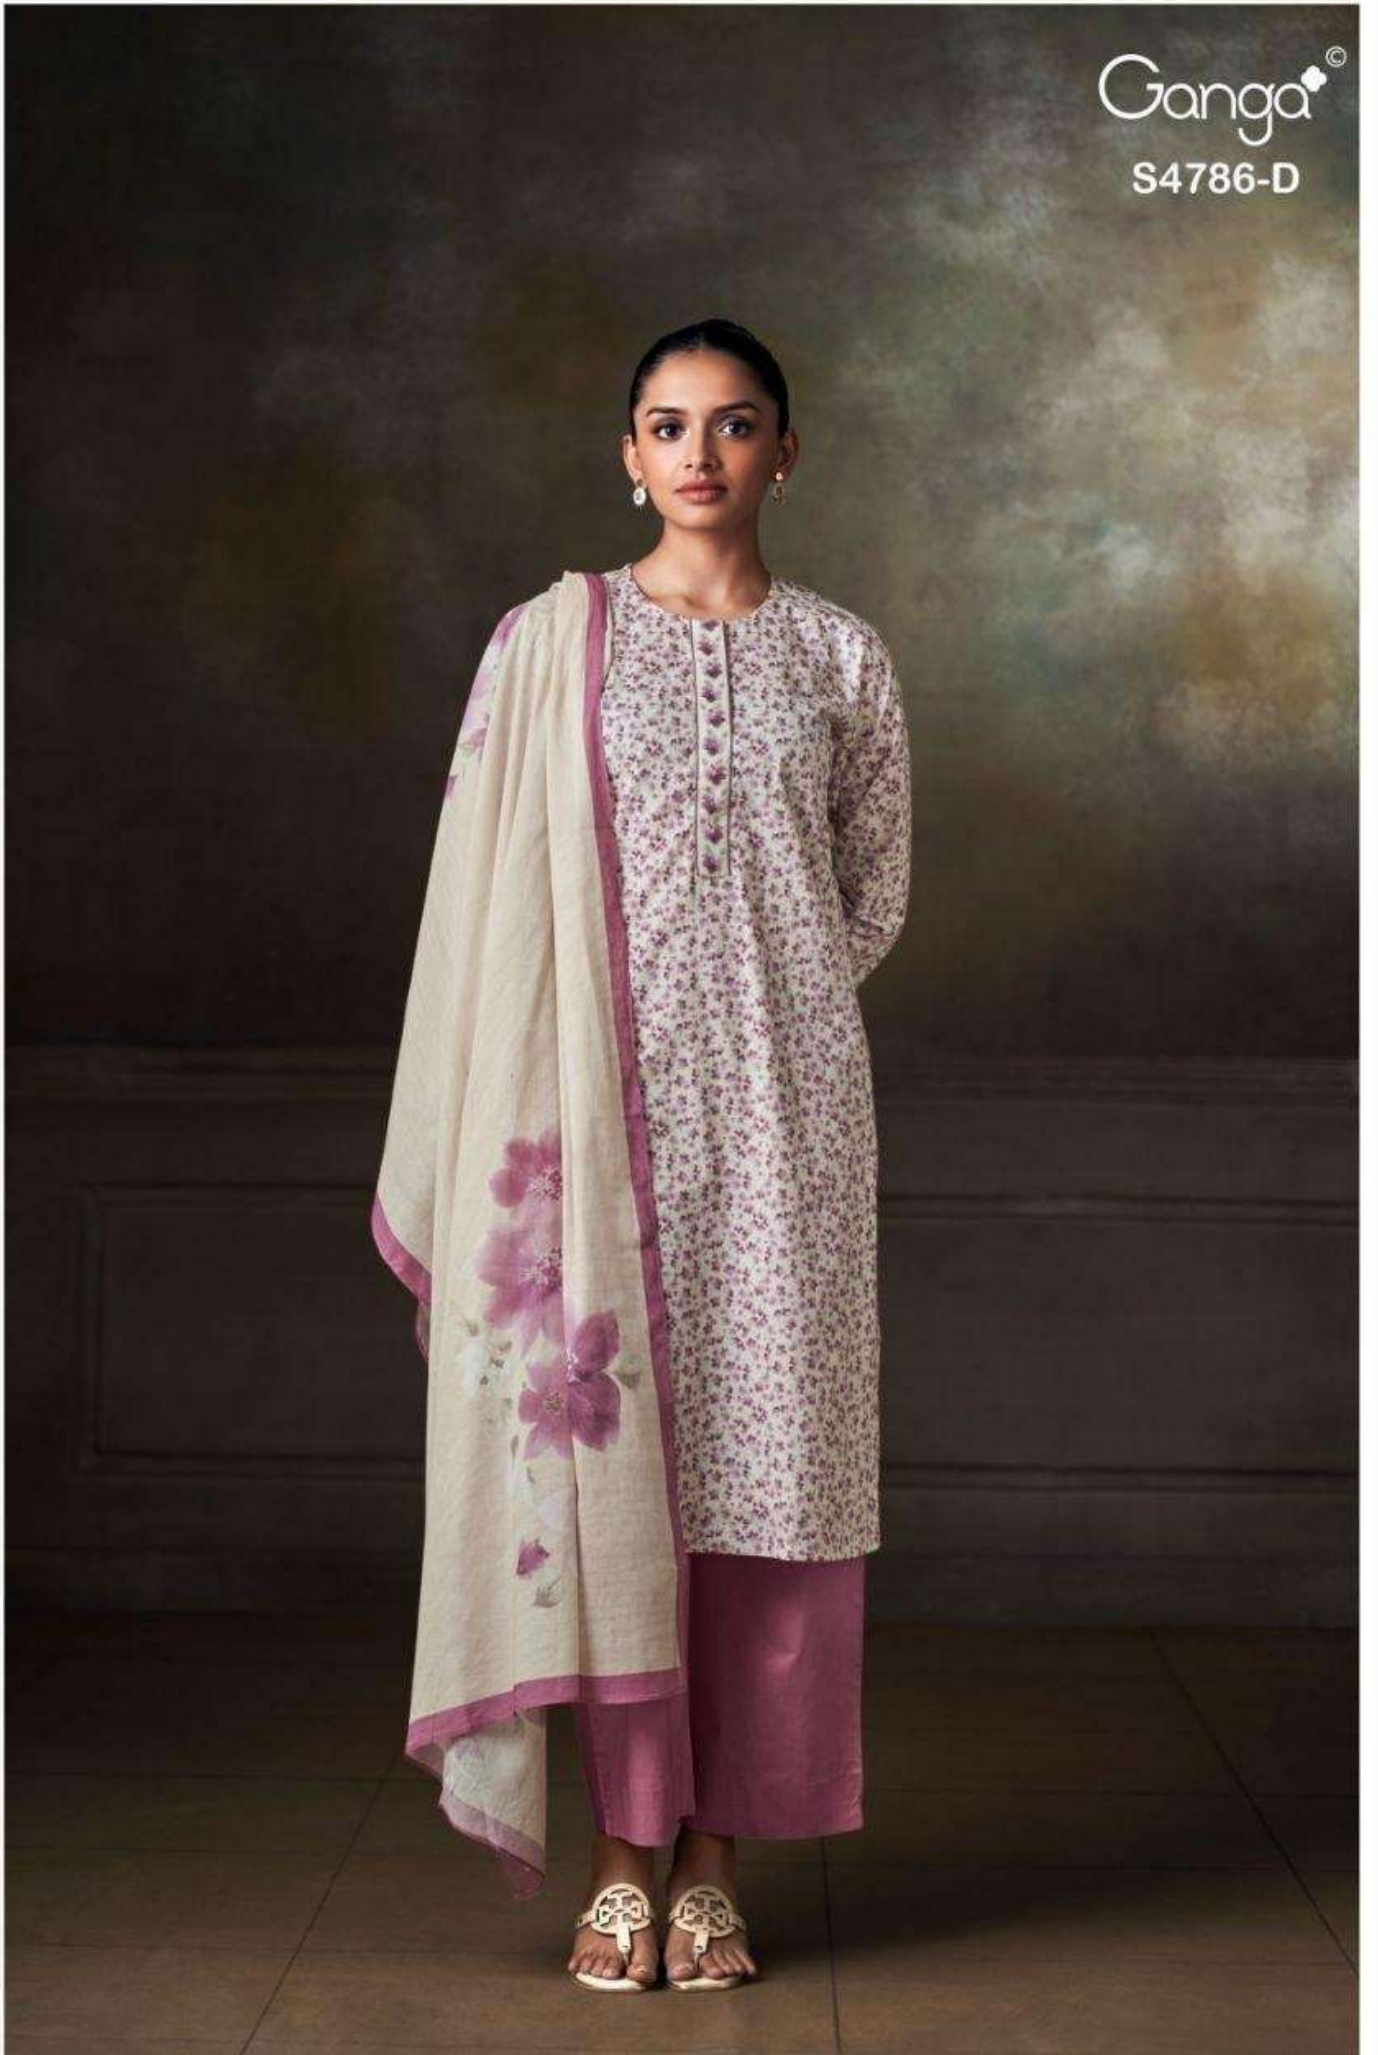

Ganga®
S4786-D