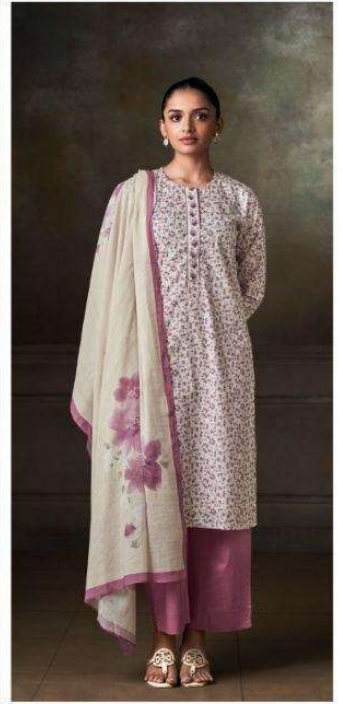

S4786-D

Ganga®
Ketzia
S4786- A/B/C/D