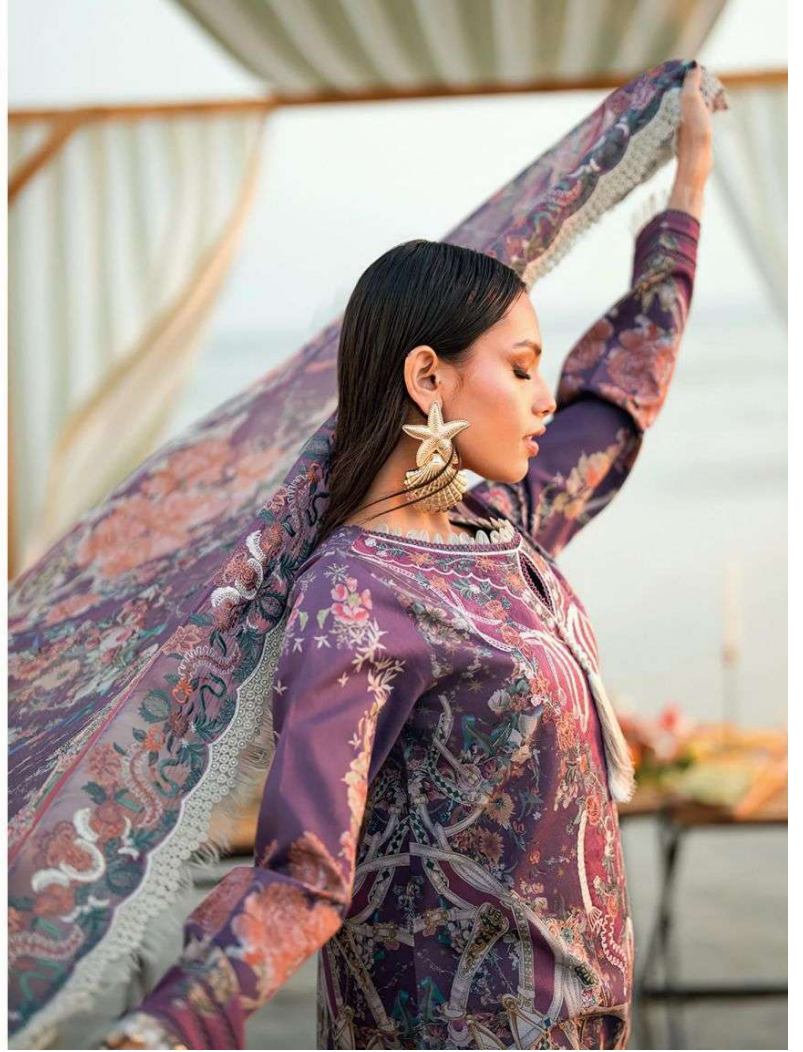

Jade
Needle Wonder-6