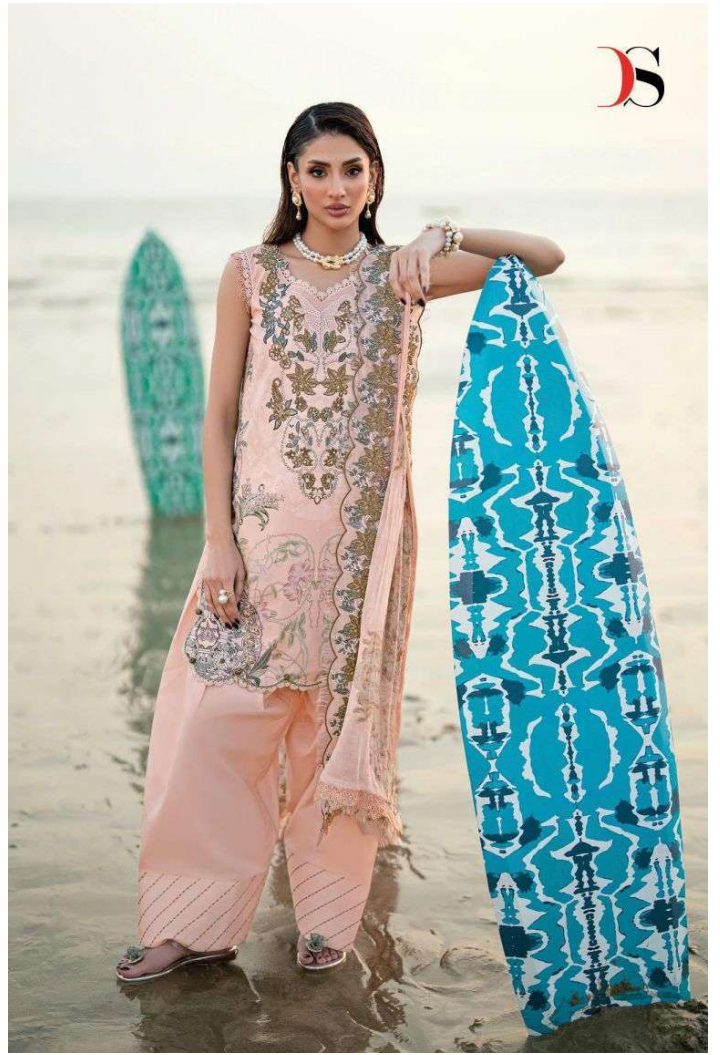

The logo for DEEPSY suits features a stylized 'D' and 'S' in a red and black font above the brand name 'DEEPSY' in red, with 'suits' in a smaller black font below it.

DEEPSY[®]
suits

The logo for DEEPSY suits features a stylized red 'D' and black 'S' monogram above the brand name 'DEEPSY' in a red serif font, with 'suits' in a smaller black font below it.

1883

1881

Jade
Needle Wonder-6

DS
DEEPSY[®]
suits

1881

1882

1885

1886

1883

1884

1887

1888

DS
DEEPSY
SUITS

Jade
Needle Wonder-6

1882

1887