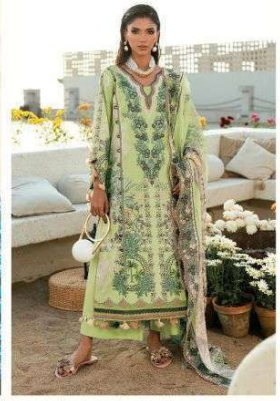

The logo for DEEPSY suits features a stylized 'D' and 'S' in a red and black font above the brand name 'DEEPSY' in red, with 'suits' in a smaller black font below it.

DEEPSY[®]
suits

The logo for DEEPSY suits features a stylized red 'D' and black 'S' monogram above the brand name 'DEEPSY' in a red serif font, with 'suits' in a smaller black font below it.

1883

1881

Jade
Needle Wonder-6

DS
DEEPSY[®]
suits

1881

1882

1885

1886

1883

1884

1887

1888

DS
DEEPSY
SUITS

Jade
Needle Wonder-6

1882

1887