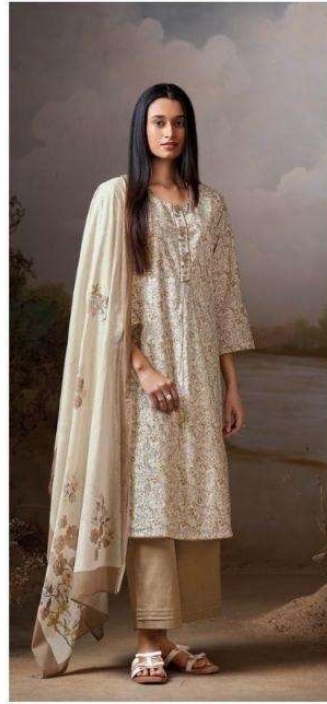

Ganga[®]
S4785-C

Ganga®

Brahvii
S4785

Ganga®
Brahvii
S4785

—DESCRIPTION—

~TOP~

PREMIUM COTTON PRINTED WITH PRINTED NECK,
AND HAND WORK.

~BOTTOM~

PREMIUM COTTON SOLID COLOR

~DUPATTA~

PREMIUM COTTON MUL PRINTED

Ganga[®]
Brahvii
S4785

Ganga[®]
S4785-A

S4785-A

S4785-B

S4785-C