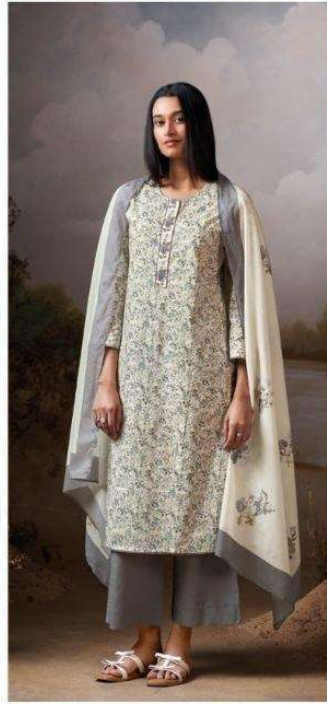

Ganga[®]
S4785-C

Ganga®

Brahvii
S4785

Ganga®
Brahvii
S4785

—DESCRIPTION—

~TOP~

PREMIUM COTTON PRINTED WITH PRINTED NECK,
AND HAND WORK.

~BOTTOM~

PREMIUM COTTON SOLID COLOR

~DUPATTA~

PREMIUM COTTON MUL PRINTED

Ganga[®]
Brahvii
S4785

Ganga[®]
S4785-A

S4785-A

S4785-B

S4785-C