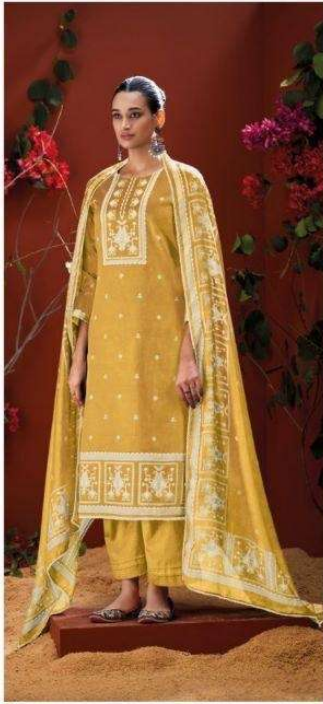

Ganga[®]

S4840-B

Ganga[®]
S4840-C

S4840-A

S4840-B

S4840-C

S4840-D

Ganga®
Pranvya
S4840- A/B/C/D

Ganga[®]

S4840-A

Ganga®

Ganga®
Pranvya
S4840

Pranvya
S4840

DESCRIPTION

~TOP~

PREMIUM COTTON PRINTED WITH HAND WORK,
SCHIFFLI EMBROIDERY LACE ON DAMAN.

~BOTTOM~

PREMIUM COTTON SOLID COLOR

~DUPATTA~

PREMIUM PURE BEMBERG LAWN PRINTED WITH
CROCHET LACE BORDER.

Ganga[®]

S4840-B

Ganga[®]
Pranvya
S4840

Ganga[®]
S4840-C