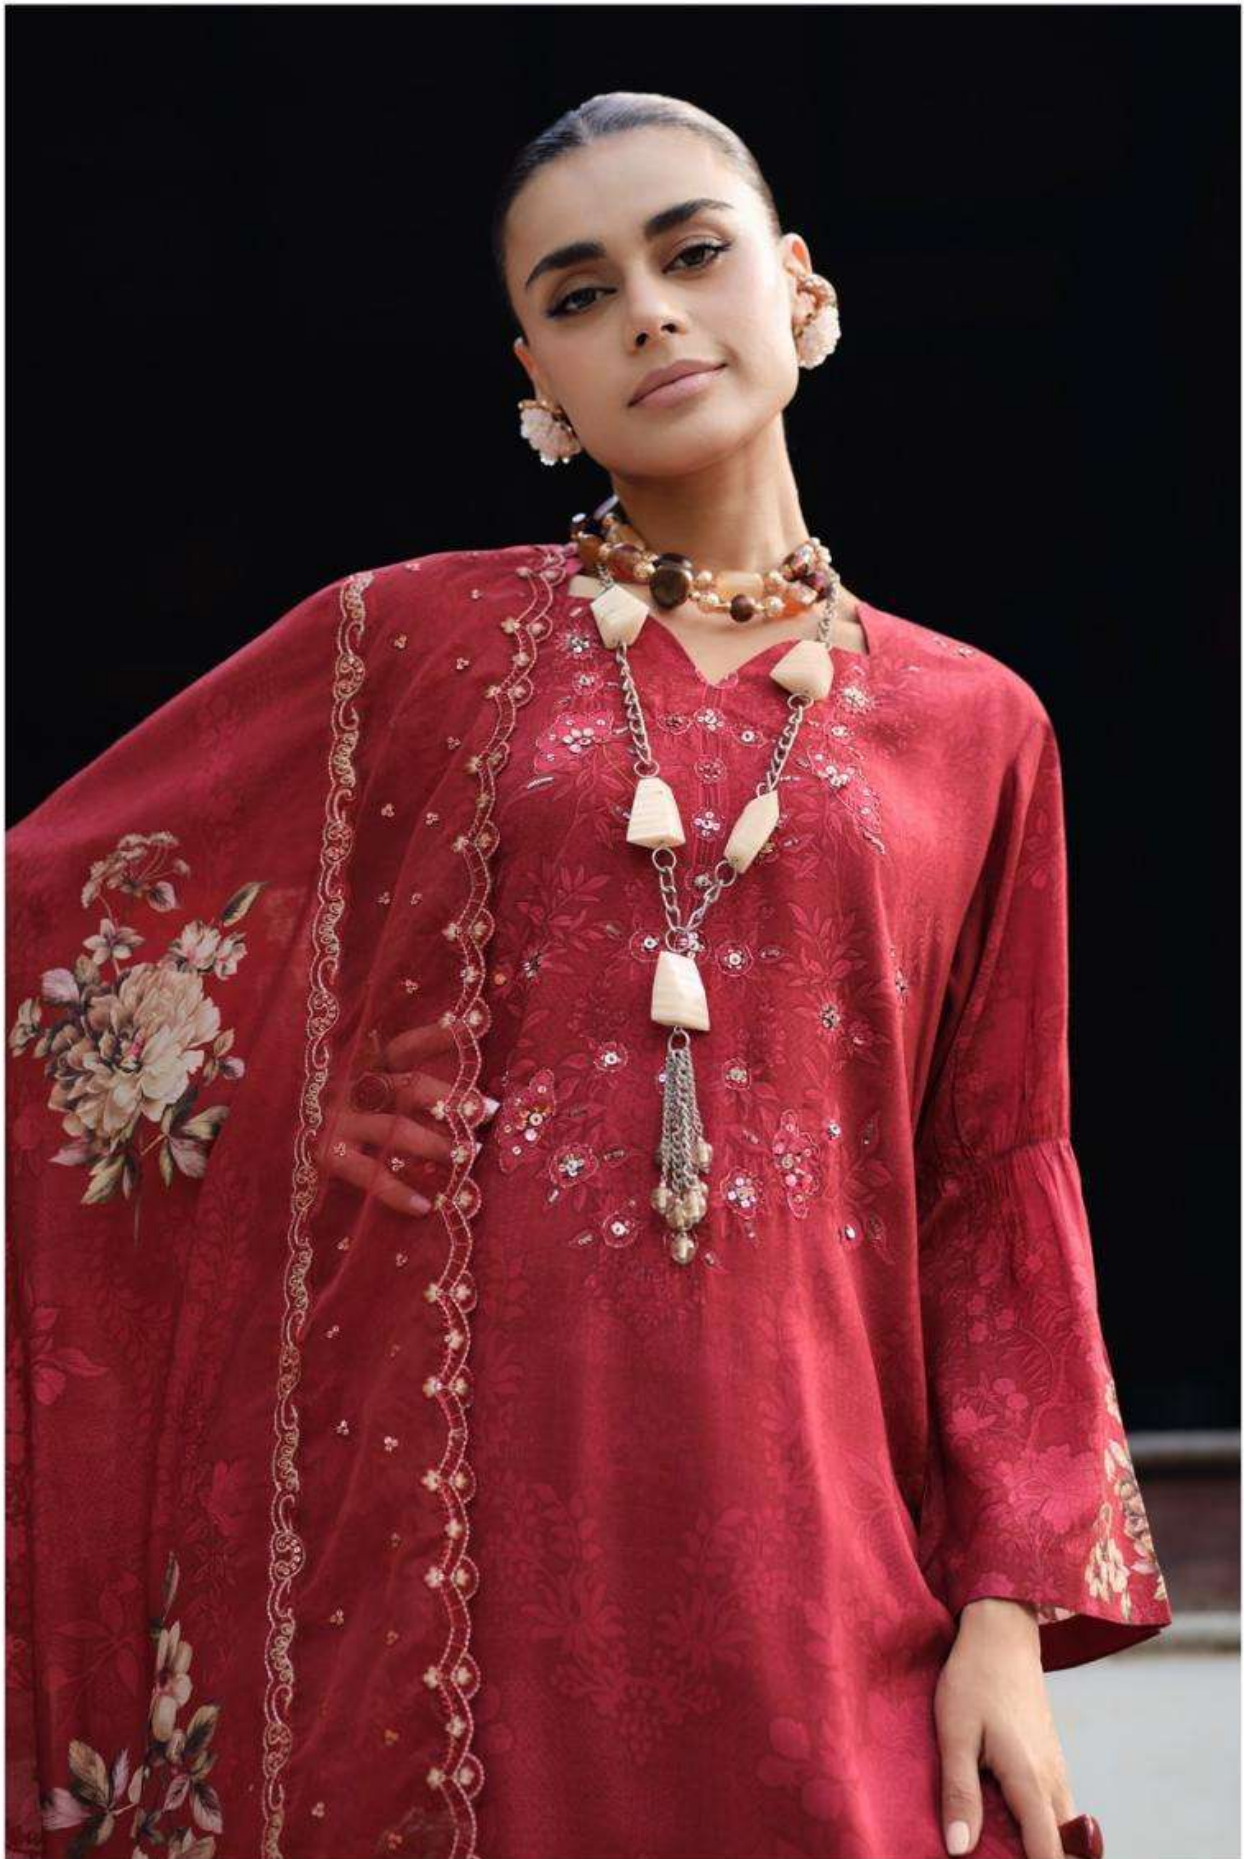

SEN-05

SEN-01

SEN-03

SEN-05

SEN-04

DESCRIPTION

TOP

VISCOSE MUSLIN DIGITALLY PRINTED WITH SEQUENCE AND THREAD WORK AND LACES

-

DUPATTA

VISCOSE MUSLIN DIGITALLY PRINTED WITH ORGANZA EMBROIDERED BORDERS

-

BOTTOM

MATTE SATIN SOLID.

SEN-02

VARSHAA

Shaah e noor