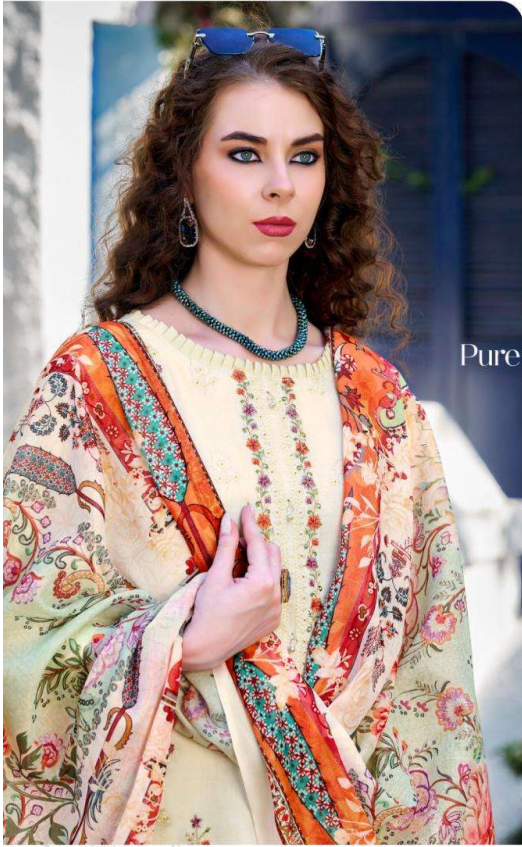

Pure Statement

976-001